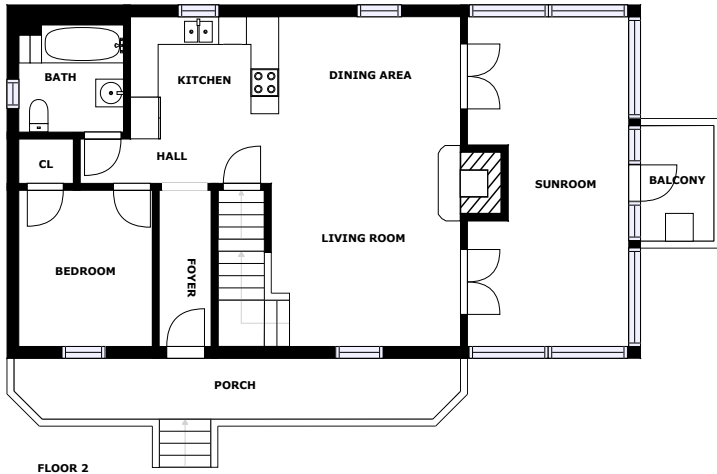

Home report

67 Crestview Ln
Cherry Log

Highlights

1 Kitchen

1 Living room

2 Bedroom

2 Bath

16 Doors

Floor plan

Appendix 1: Data sheet

Garage - 1	Utility - 1	Closet - 2
Closet - WalkIn - 1	Bath - 2	Entry - 1
Entry - Foyer - 1	Bedroom - 2	Bedroom - Master - 1
Room - 1	Room - Glass - 1	Hall - 2
Dining - 1	Dining - Open - 1	Kitchen - 1
LivingRoom - 1	Outdoor - 2	Outdoor - Balcony - 1
Outdoor - Porch - 1	OpenToBelow - 1	