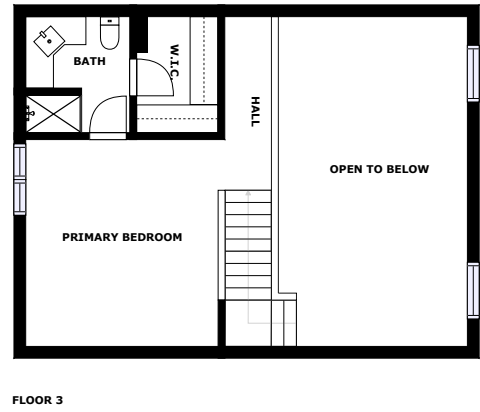

Home report

67 Crestview Ln
Cherry Log

Highlights

1 Kitchen

1 Living room

2 Bedroom

2 Bath

16 Doors

Floor plan

Appendix 1: Data sheet

Garage - 1	Utility - 1	Closet - 2
Closet - WalkIn - 1	Bath - 2	Entry - 1
Entry - Foyer - 1	Bedroom - 2	Bedroom - Master - 1
Room - 1	Room - Glass - 1	Hall - 2
Dining - 1	Dining - Open - 1	Kitchen - 1
LivingRoom - 1	Outdoor - 2	Outdoor - Balcony - 1
Outdoor - Porch - 1	OpenToBelow - 1	