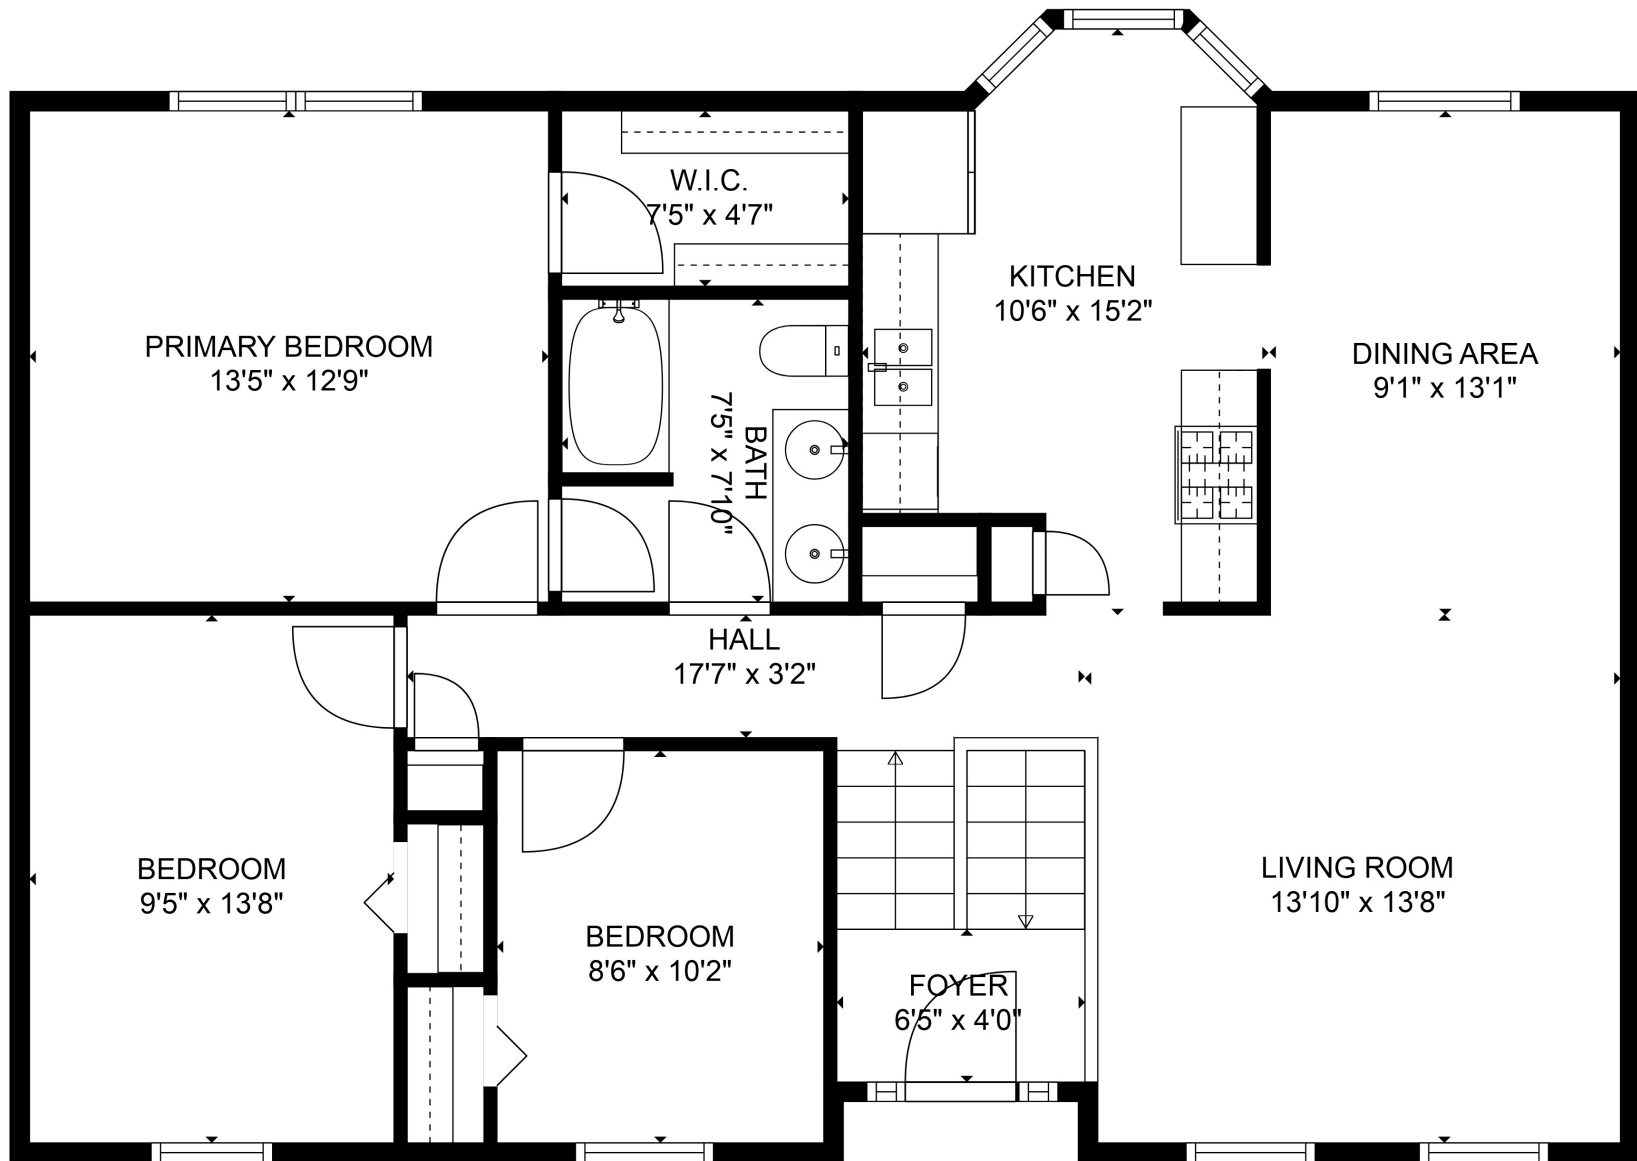

FLOOR 2

FLOOR 1

TOTAL: 1615 sq. ft
 FLOOR 1: 513 sq. ft, FLOOR 2: 1102 sq. ft
 EXCLUDED AREAS: GARAGE: 512 sq. ft, FIREPLACE: 4 sq. ft

Sizes and Dimensions are approximate

TOTAL: 1615 sq. ft
 FLOOR 1: 513 sq. ft, FLOOR 2: 1102 sq. ft
 EXCLUDED AREAS: GARAGE: 512 sq. ft, FIREPLACE: 4 sq. ft

Sizes and Dimensions are approximate

TOTAL: 1615 sq. ft
FLOOR 1: 513 sq. ft, FLOOR 2: 1102 sq. ft
EXCLUDED AREAS: GARAGE: 512 sq. ft, FIREPLACE: 4 sq. ft

Sizes and Dimensions are approximate