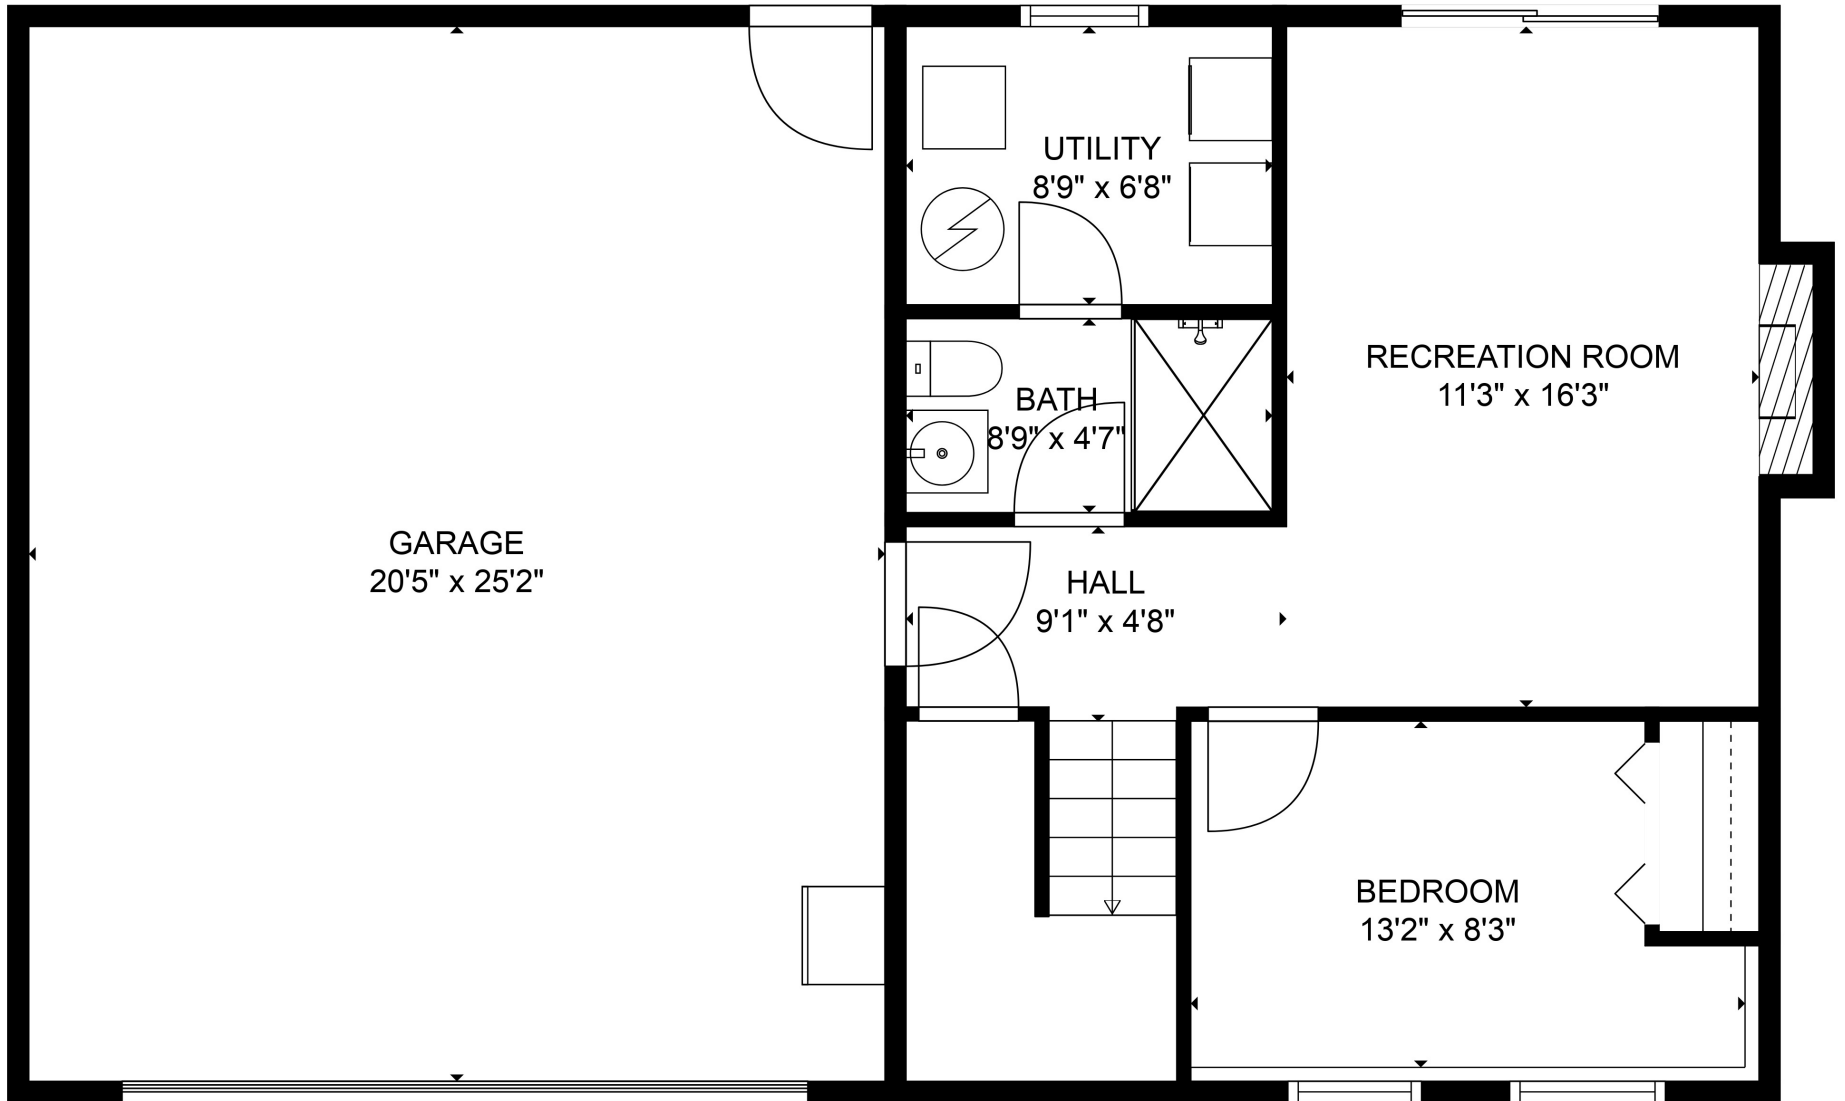

FLOOR 2

FLOOR 1

TOTAL: 1615 sq. ft
 FLOOR 1: 513 sq. ft, FLOOR 2: 1102 sq. ft
 EXCLUDED AREAS: GARAGE: 512 sq. ft, FIREPLACE: 4 sq. ft

Sizes and Dimensions are approximate

TOTAL: 1615 sq. ft
 FLOOR 1: 513 sq. ft, FLOOR 2: 1102 sq. ft
 EXCLUDED AREAS: GARAGE: 512 sq. ft, FIREPLACE: 4 sq. ft

Sizes and Dimensions are approximate

TOTAL: 1615 sq. ft
FLOOR 1: 513 sq. ft, FLOOR 2: 1102 sq. ft
EXCLUDED AREAS: GARAGE: 512 sq. ft, FIREPLACE: 4 sq. ft

Sizes and Dimensions are approximate