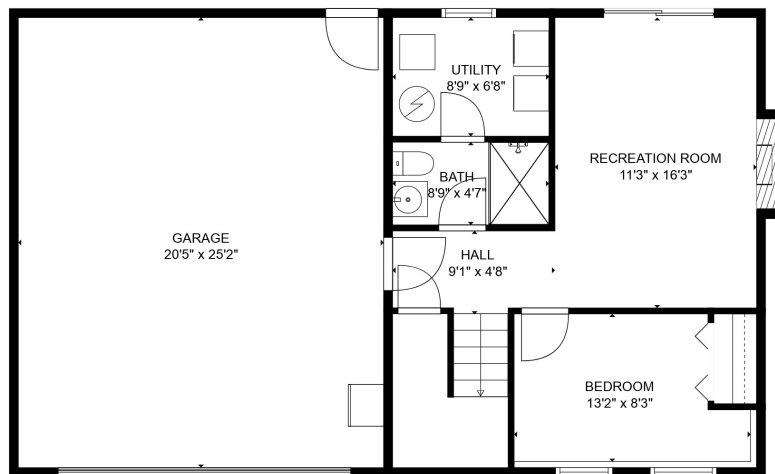

FLOOR 2

FLOOR 1

TOTAL: 1615 sq. ft
 FLOOR 1: 513 sq. ft, FLOOR 2: 1102 sq. ft
 EXCLUDED AREAS: GARAGE: 512 sq. ft, FIREPLACE: 4 sq. ft

Sizes and Dimensions are approximate

TOTAL: 1615 sq. ft
 FLOOR 1: 513 sq. ft, FLOOR 2: 1102 sq. ft
 EXCLUDED AREAS: GARAGE: 512 sq. ft, FIREPLACE: 4 sq. ft

Sizes and Dimensions are approximate

TOTAL: 1615 sq. ft
FLOOR 1: 513 sq. ft, FLOOR 2: 1102 sq. ft
EXCLUDED AREAS: GARAGE: 512 sq. ft, FIREPLACE: 4 sq. ft

Sizes and Dimensions are approximate