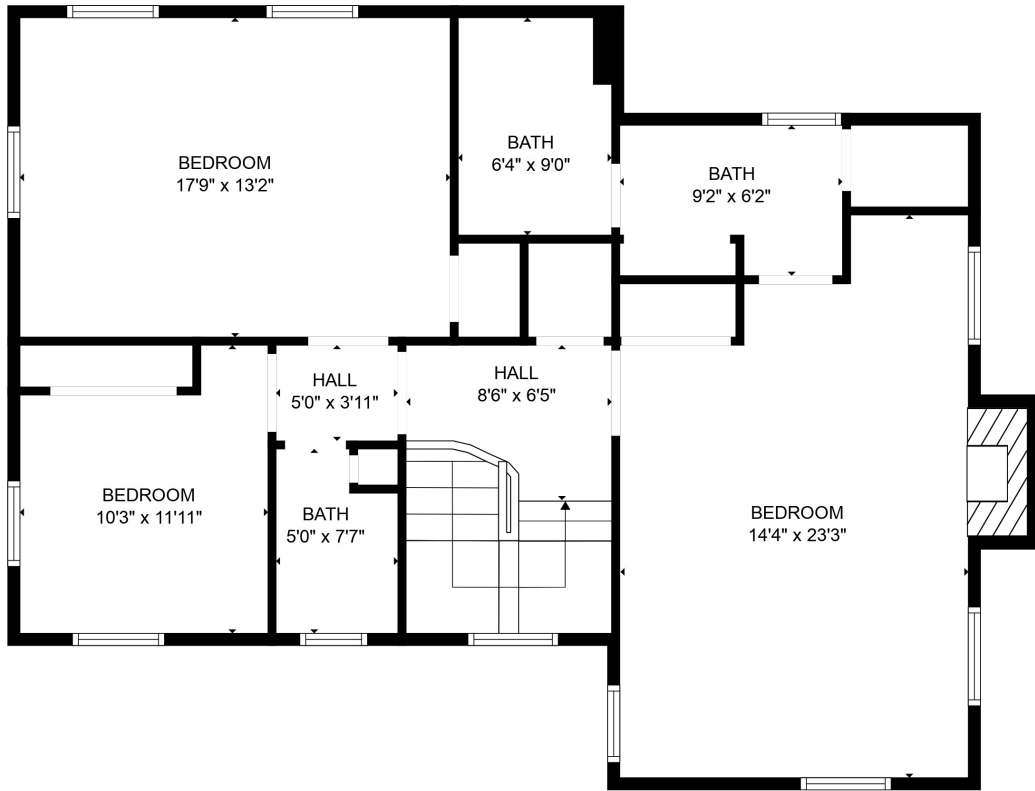

Total scanned area: 4724 sq. ft

SIZES AND DIMENSIONS ARE APPROXIMATE. ACTUAL MAY VARY.

Total scanned area: 4724 sq. ft

SIZES AND DIMENSIONS ARE APPROXIMATE. ACTUAL MAY VARY.

Total scanned area: 4724 sq. ft

SIZES AND DIMENSIONS ARE APPROXIMATE. ACTUAL MAY VARY.