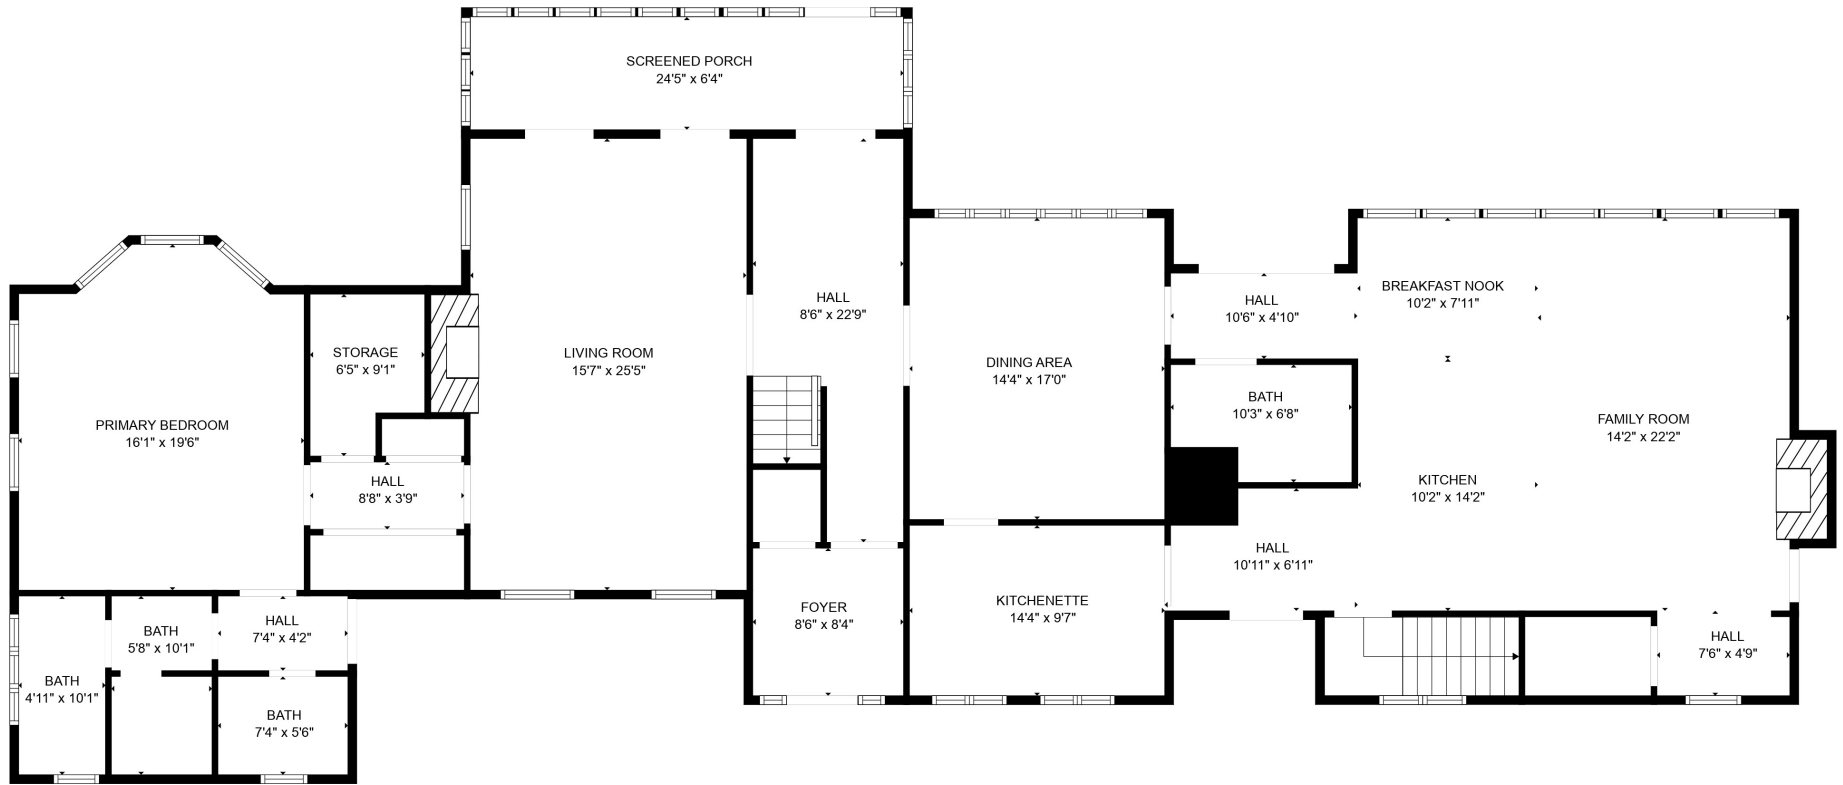

Total scanned area: 4724 sq. ft

SIZES AND DIMENSIONS ARE APPROXIMATE. ACTUAL MAY VARY.

Total scanned area: 4724 sq. ft

SIZES AND DIMENSIONS ARE APPROXIMATE. ACTUAL MAY VARY.

Total scanned area: 4724 sq. ft

SIZES AND DIMENSIONS ARE APPROXIMATE. ACTUAL MAY VARY.