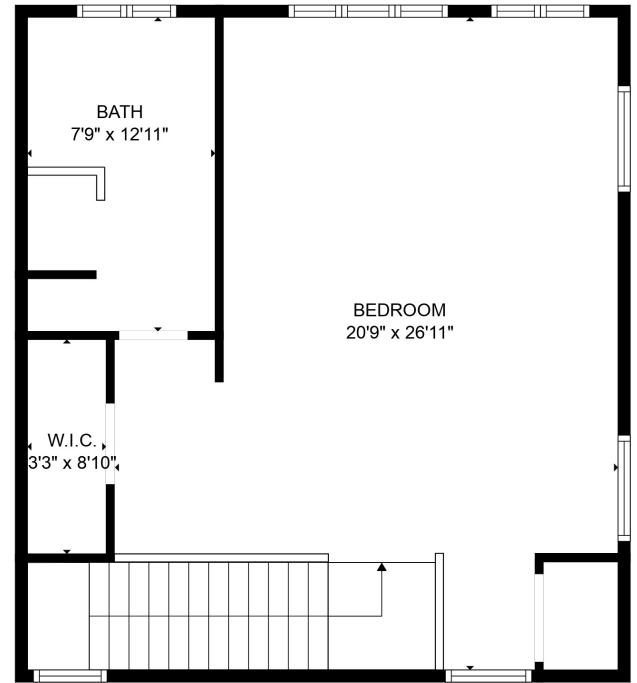

Total scanned area: 4724 sq. ft

SIZES AND DIMENSIONS ARE APPROXIMATE. ACTUAL MAY VARY.

Total scanned area: 4724 sq. ft

SIZES AND DIMENSIONS ARE APPROXIMATE. ACTUAL MAY VARY.

Total scanned area: 4724 sq. ft

SIZES AND DIMENSIONS ARE APPROXIMATE. ACTUAL MAY VARY.