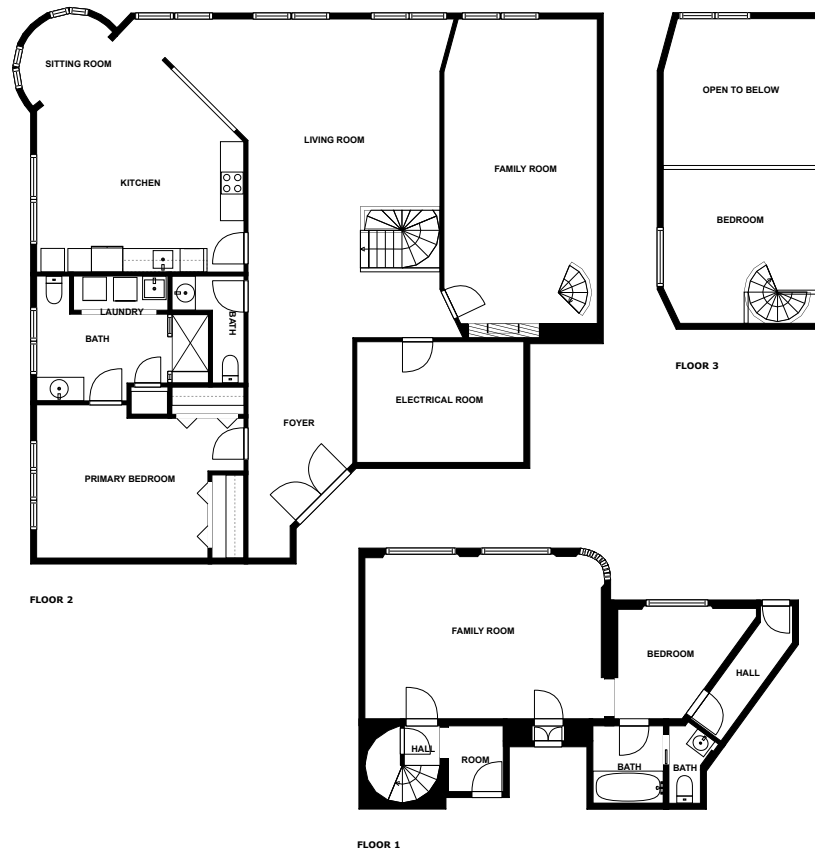

Home report

Pius Street 1 B1
Pittsburgh

Highlights

1 Kitchen

4 Living room

3 Bedroom

4 Bath

22 Doors

34 Windows

Nearby services Data source: Google Maps

S 18th St + Steps, 0.2 mi

Family Dollar, 0.5 mi

Central blood bank, 0.4 mi

Southside Catholic School,
0.2 mi

Dish Osteria Bar, 0.2 mi

US Steel Rooftop Heliport,
1.3 mi

Floor plan

MEASUREMENTS ARE CALCULATED BY CUBICASA TECHNOLOGY. DEEMED HIGHLY RELIABLE BUT NOT GUARANTEED.

Appendix 1: Data sheet

Room - 2	Room - Electrical - 1	Bath - 4
Bath - Toilet - 1	Hall - 2	Bedroom - 3
Bedroom - Master - 1	LivingRoom - 4	LivingRoom - Family - 2
LivingRoom - Sitting - 1	Utility - 1	Utility - Laundry - 1
Kitchen - 1	Entry - 1	Entry - Foyer - 1
OpenToBelow - 1		