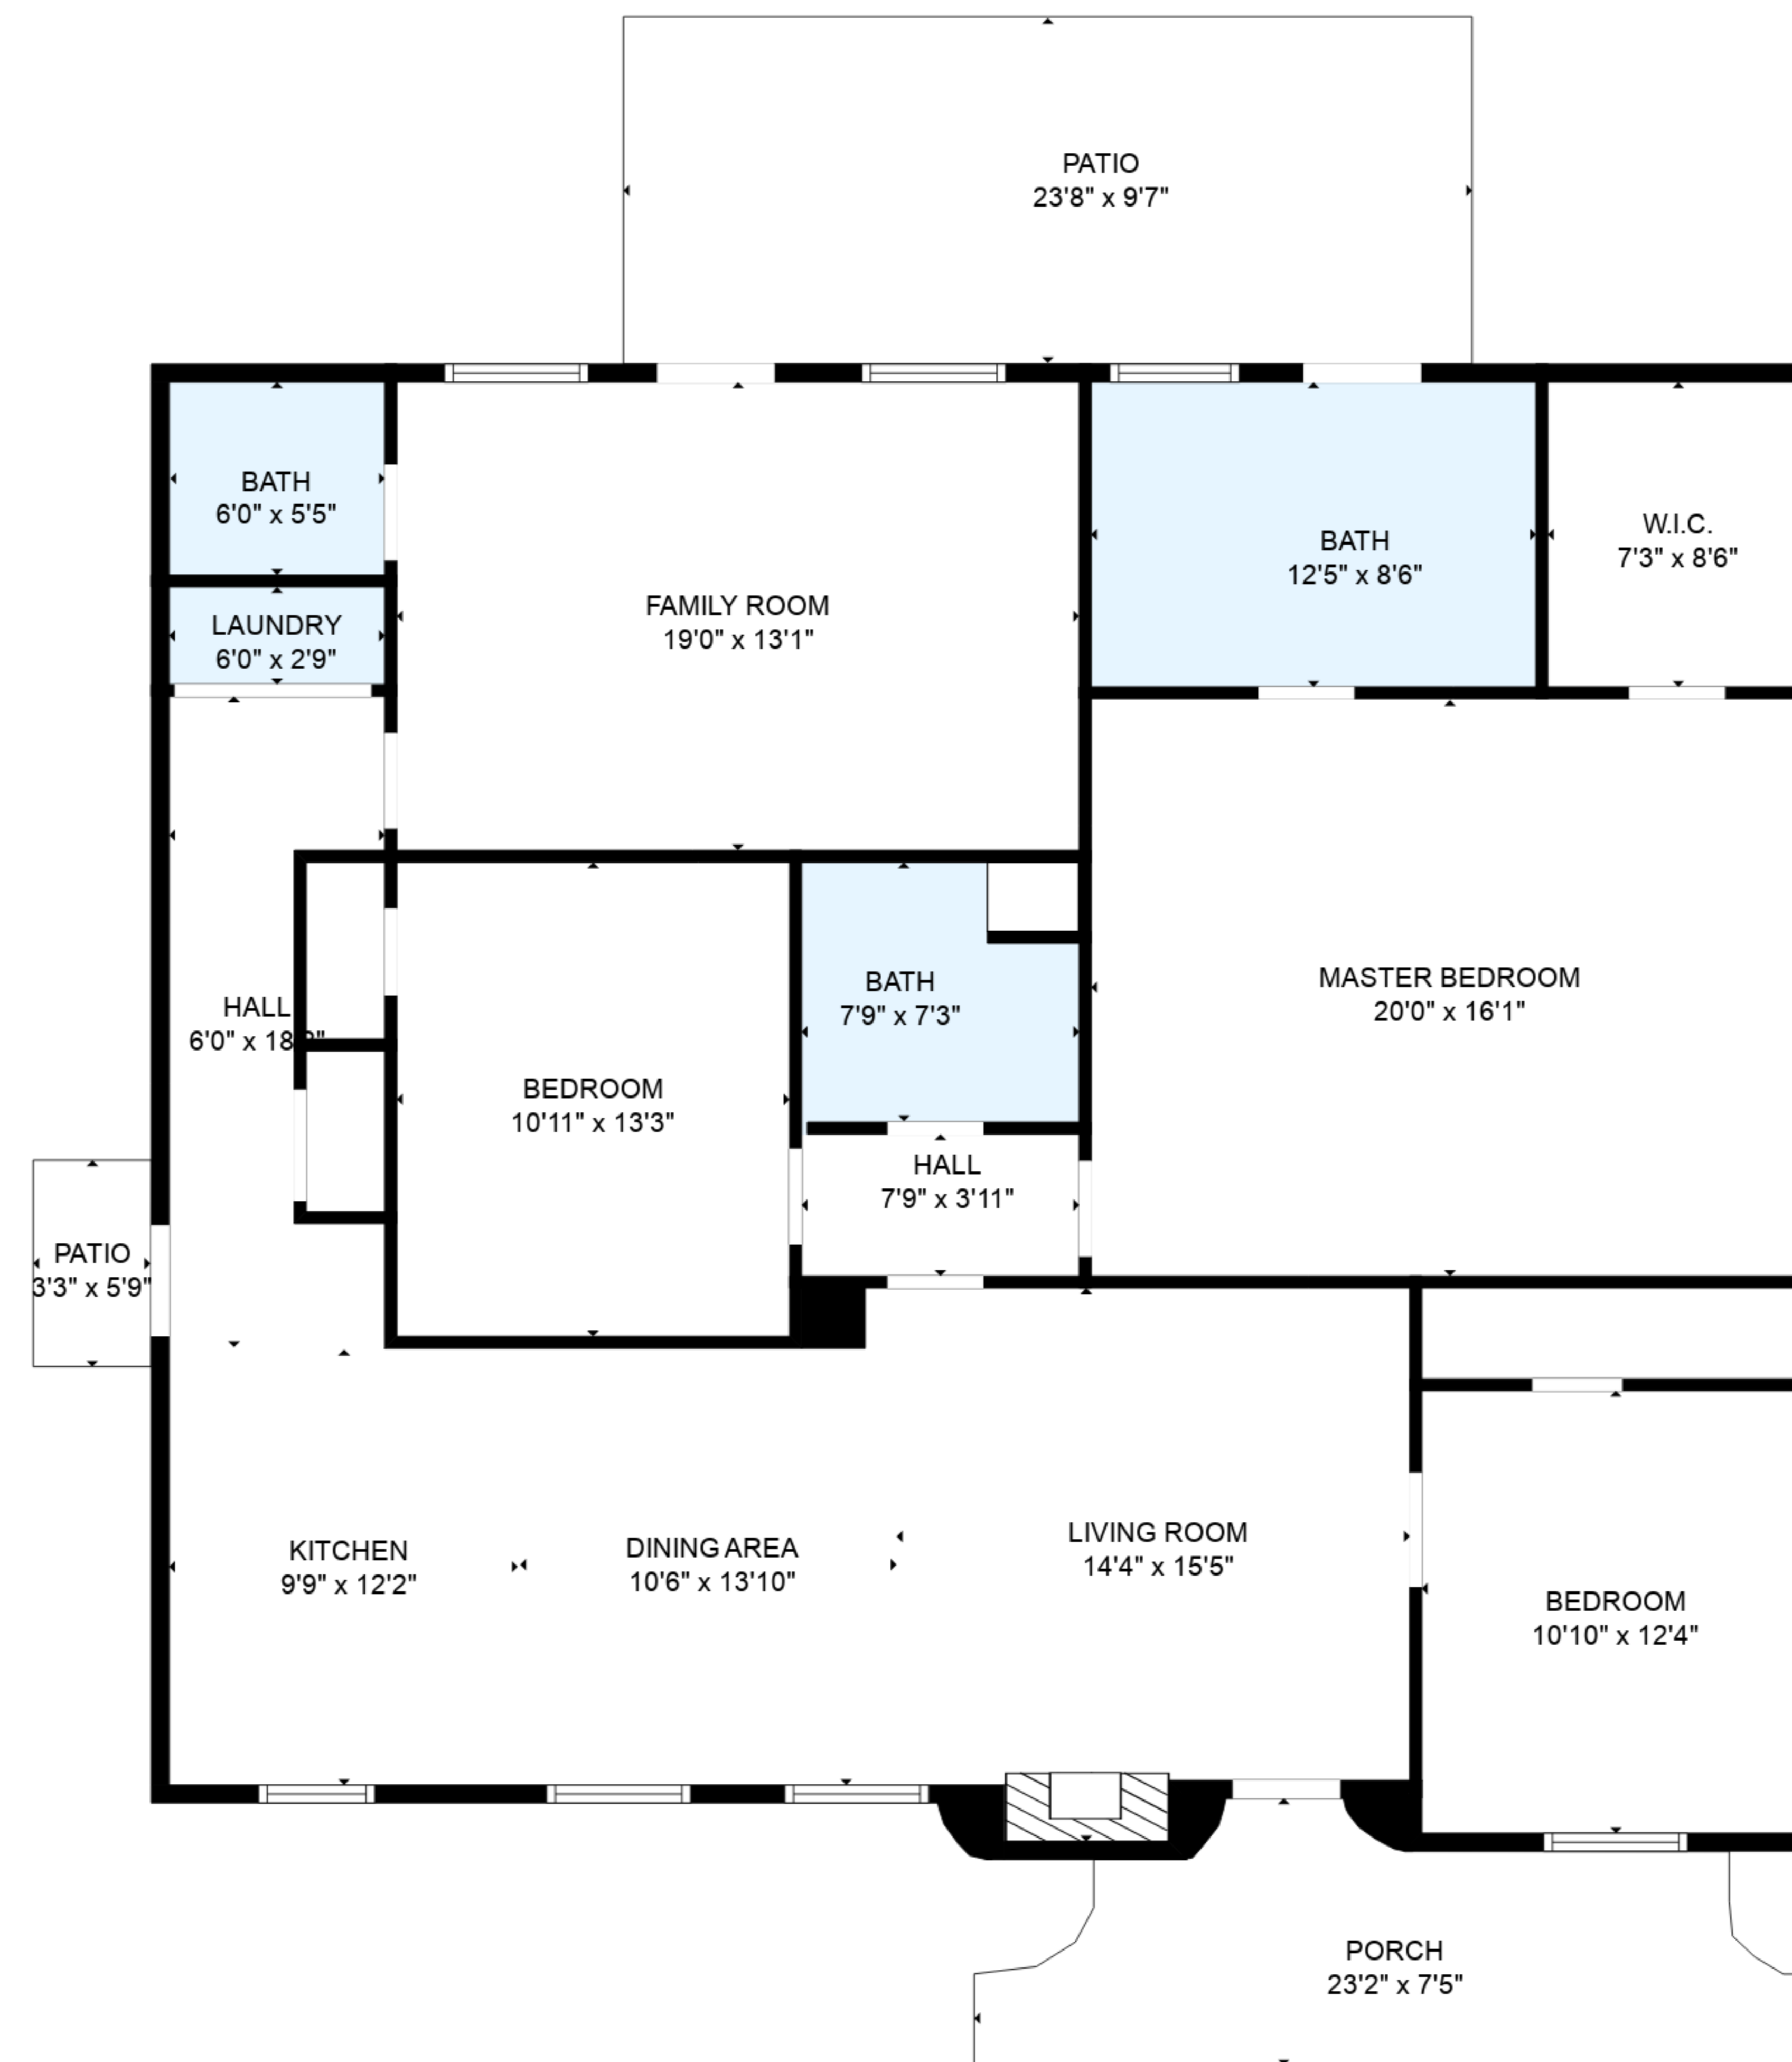

TOTAL: 2269 sq. ft

FLOOR 1: 2269 sq. ft

EXCLUDED AREAS: PORCH: 131 sq. ft, PATIO: 248 sq. ft, FIREPLACE: 9 sq. ft

FLOOR PLAN CREATED BY CUBICASA APP. MEASUREMENTS DEEMED HIGHLY RELIABLE BUT NOT GUARANTEED.