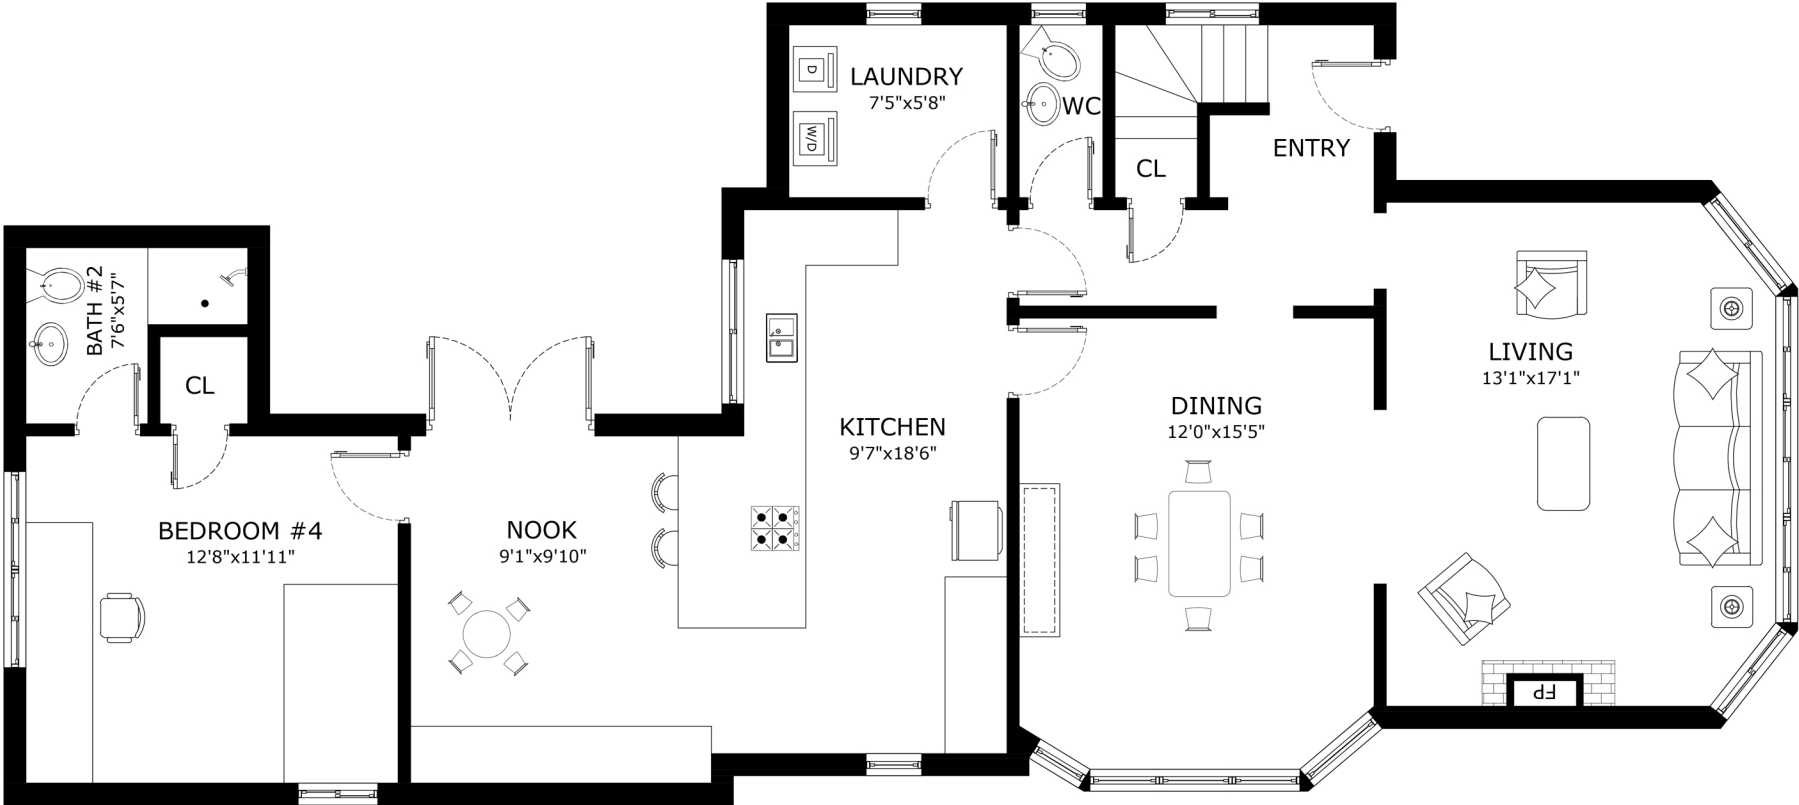

ADDRESS: 256 Dorantes Avenue, San Francisco, California, 94116, United States.

FIRST FLOOR

'This floor plan is for illustration purposes only and is not intended to provide precise layout or measurements of the home. Potential buyers should investigate these issues to their own satisfaction.'