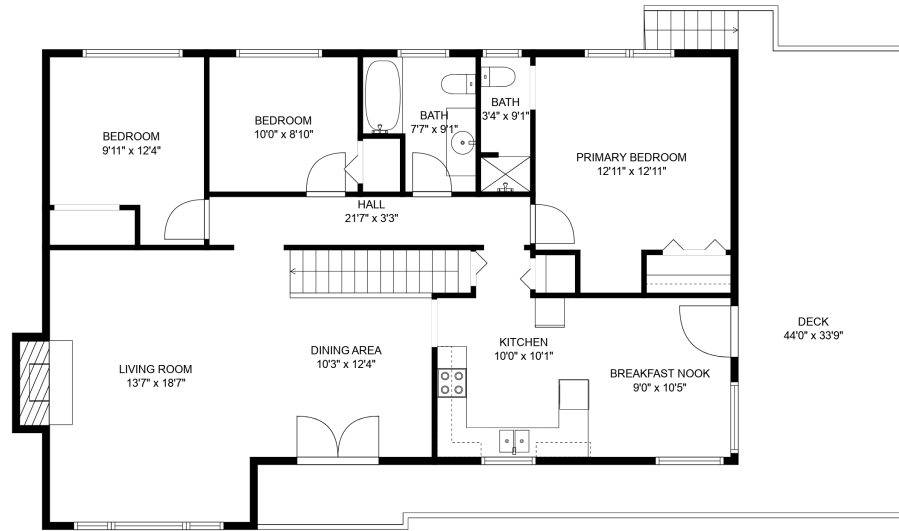

2294 Anora Dr

Jim Dyck
6048660560
jim@jimdyck.com

Estimated Areas:

Below Main: 989 sq. ft

Main Floor: 1383 sq. ft

Total: 2372 Sq. Ft

2294 Anora Dr

Jim Dyck
6048660560
jim@jimdyck.com

Estimated Areas:

Below Main: 989 sq. ft

Main Floor: 1383 sq. ft

Total: 2372 Sq. Ft

2294 Anora Dr

Jim Dyck
6048660560
jim@jimdyck.com

FLOOR 2

FLOOR 1

Estimated Areas:

Below Main: 989 sq. ft

Main Floor: 1383 sq. ft

Total: 2372 Sq. Ft