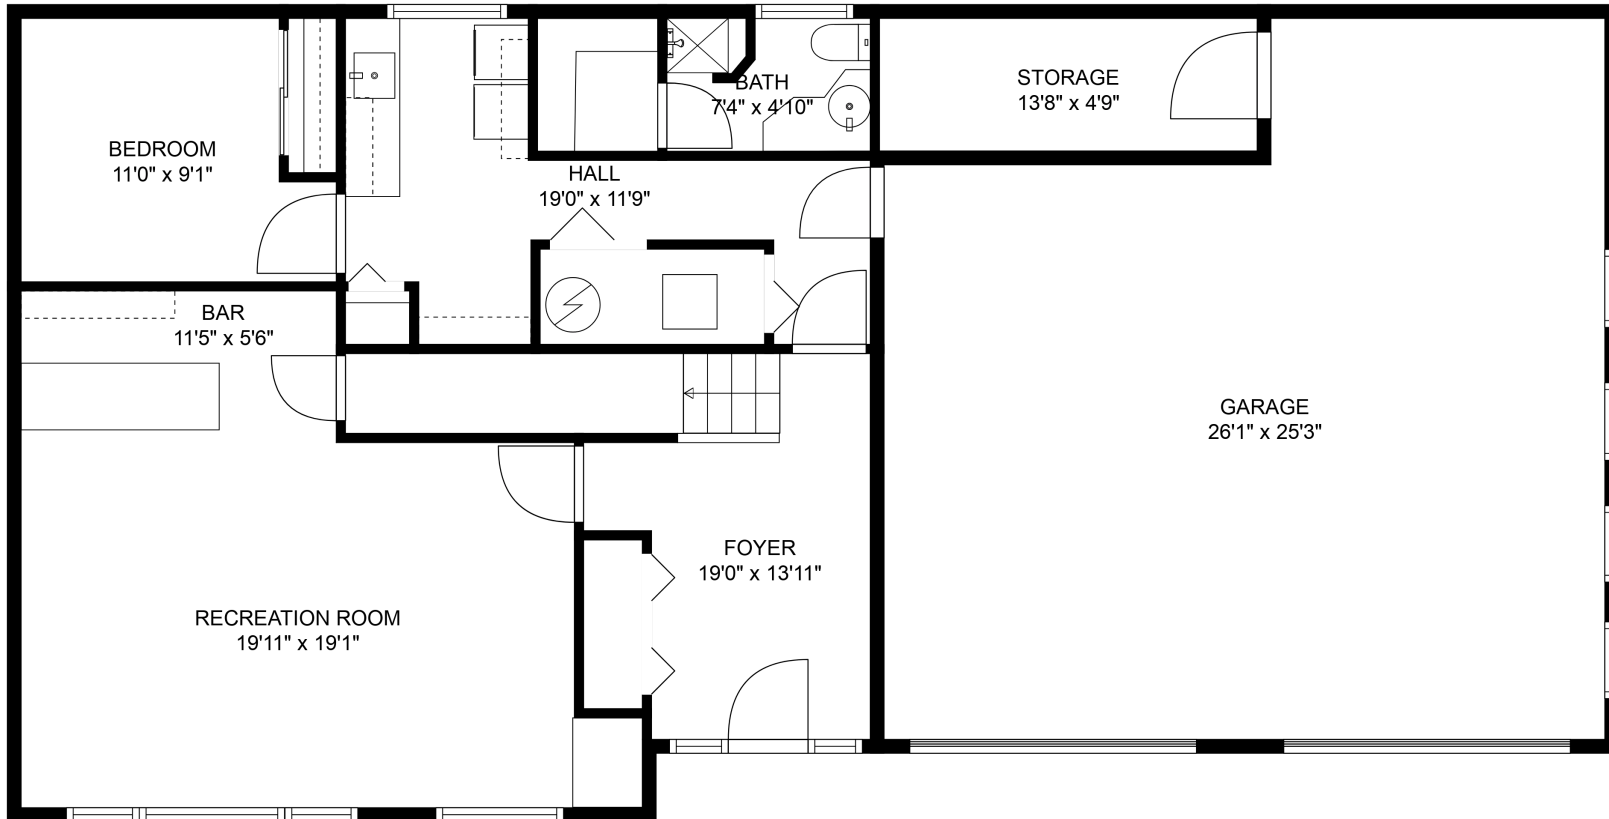

2294 Anora Dr

Jim Dyck
6048660560
jim@jimdyck.com

Estimated Areas:

Below Main: 989 sq. ft

Main Floor: 1383 sq. ft

Total: 2372 Sq. Ft

2294 Anora Dr

Jim Dyck
6048660560
jim@jimdyck.com

Estimated Areas:

Below Main: 989 sq. ft

Main Floor: 1383 sq. ft

Total: 2372 Sq. Ft

2294 Anora Dr

Jim Dyck
6048660560
jim@jimdyck.com

FLOOR 2

FLOOR 1

Estimated Areas:

Below Main: 989 sq. ft

Main Floor: 1383 sq. ft

Total: 2372 Sq. Ft