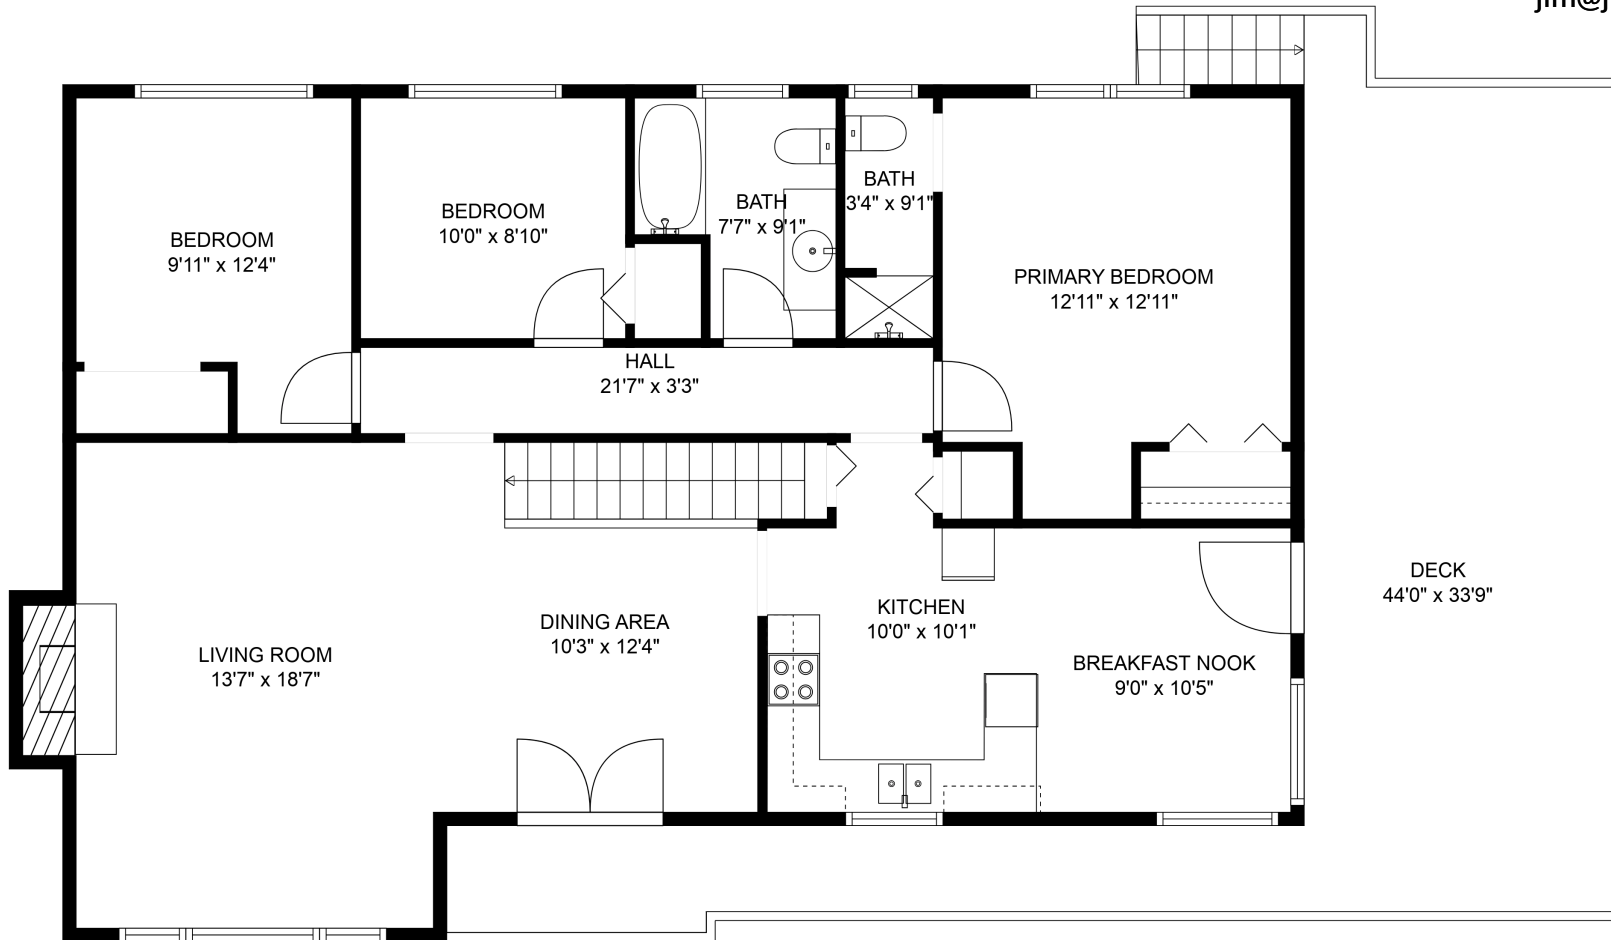

2294 Anora Dr

Jim Dyck
6048660560
jim@jimdyck.com

Estimated Areas:

Below Main: 989 sq. ft

Main Floor: 1383 sq. ft

Total: 2372 Sq. Ft

2294 Anora Dr

Jim Dyck
6048660560
jim@jimdyck.com

Estimated Areas:

Below Main: 989 sq. ft

Main Floor: 1383 sq. ft

Total: 2372 Sq. Ft

2294 Anora Dr

Jim Dyck
6048660560
jim@jimdyck.com

FLOOR 2

FLOOR 1

Estimated Areas:

Below Main: 989 sq. ft

Main Floor: 1383 sq. ft

Total: 2372 Sq. Ft