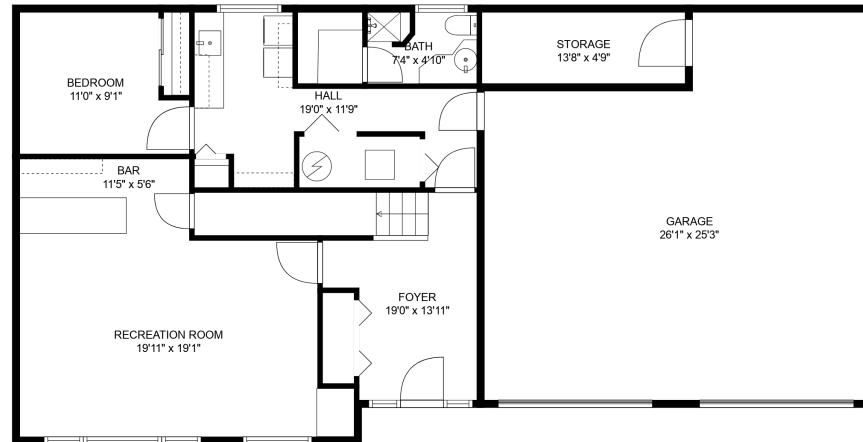

2294 Anora Dr

Jim Dyck
6048660560
jim@jimdyck.com

Estimated Areas:

Below Main: 989 sq. ft

Main Floor: 1383 sq. ft

Total: 2372 Sq. Ft

2294 Anora Dr

Jim Dyck
6048660560
jim@jimdyck.com

Estimated Areas:

Below Main: 989 sq. ft

Main Floor: 1383 sq. ft

Total: 2372 Sq. Ft

2294 Anora Dr

Jim Dyck
6048660560
jim@jimdyck.com

FLOOR 2

FLOOR 1

Estimated Areas:

Below Main: 989 sq. ft

Main Floor: 1383 sq. ft

Total: 2372 Sq. Ft