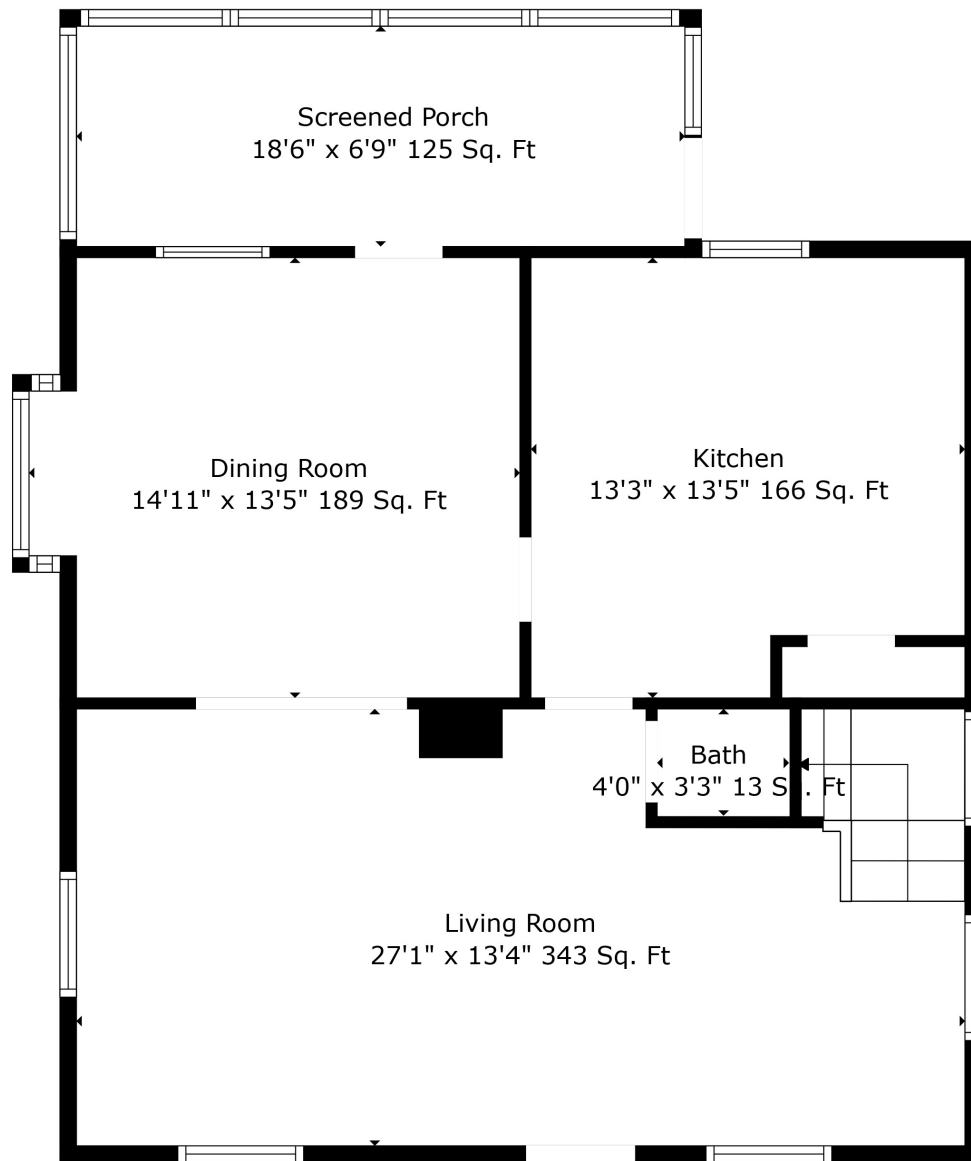

Floor 1

Floor 2

Total scanned area: 1721 sq. ft

Total scanned area: 1721 sq. ft

Measurements Are Calculated By Cubicasa Technology. Deemed Highly Reliable But Not Guaranteed.

Total scanned area: 1721 sq. ft