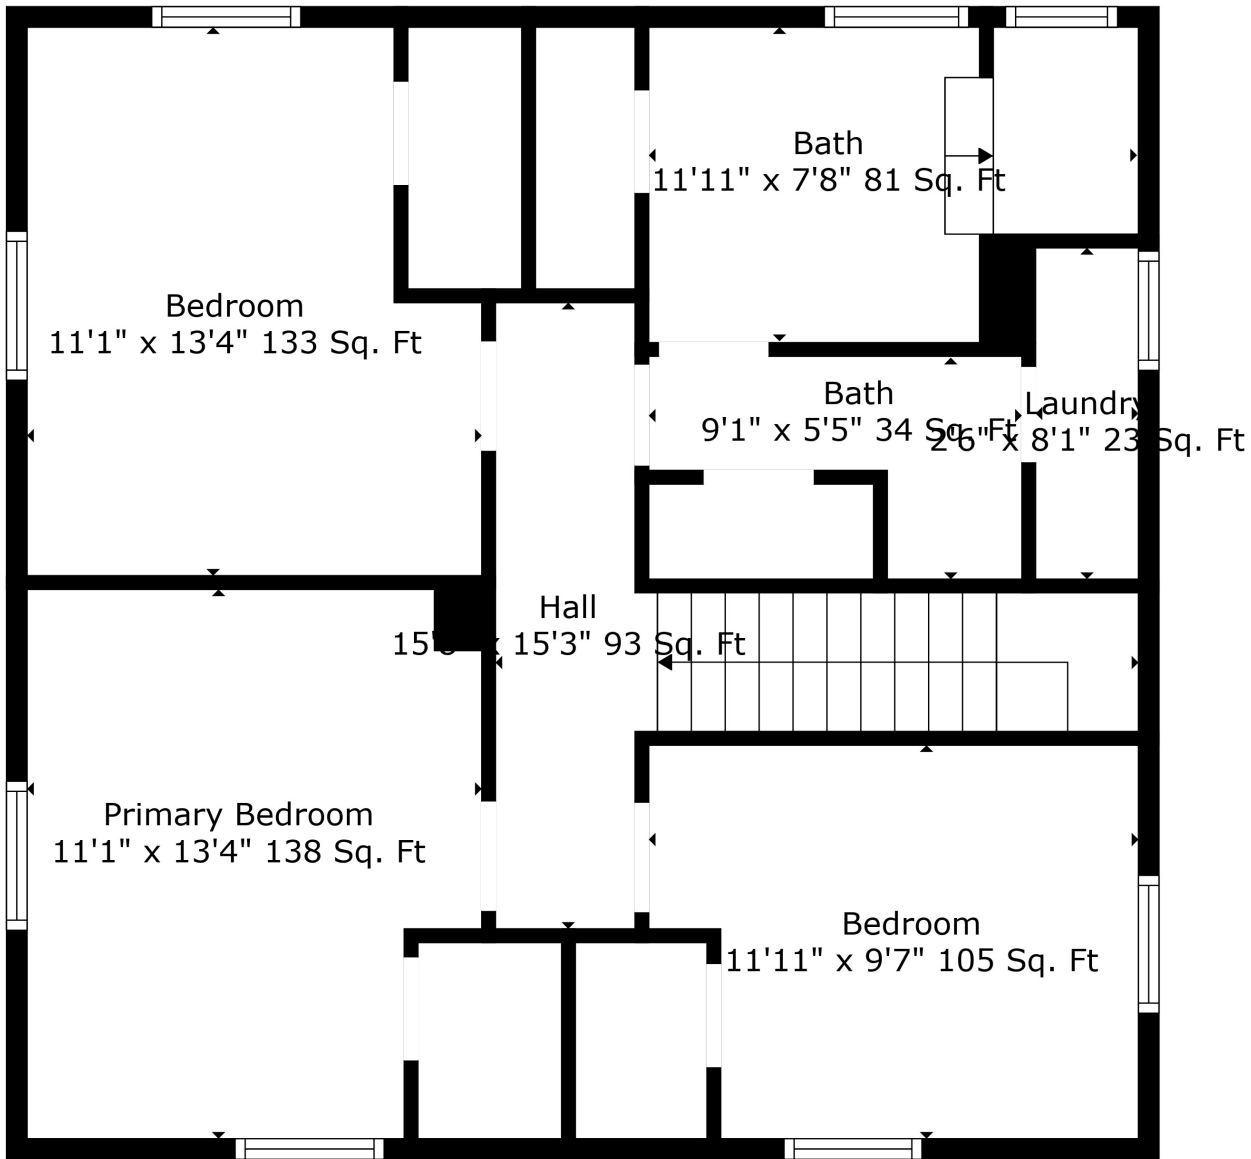

Floor 1

Floor 2

Total scanned area: 1721 sq. ft

Total scanned area: 1721 sq. ft

Measurements Are Calculated By Cubicasa Technology. Deemed Highly Reliable But Not Guaranteed.

Total scanned area: 1721 sq. ft