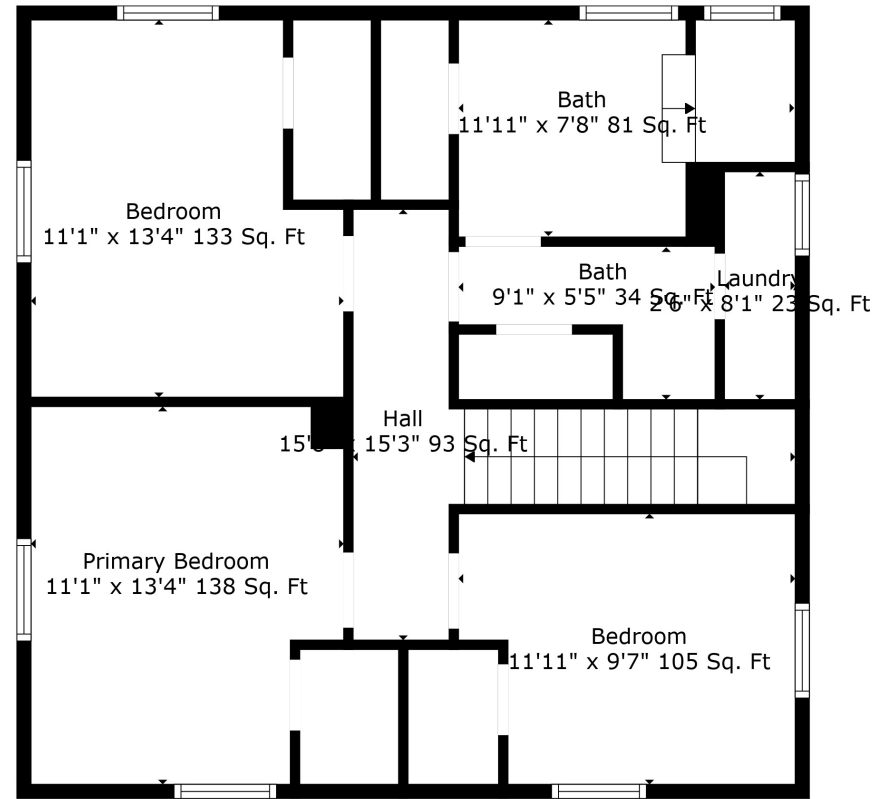

Floor 1

Floor 2

Total scanned area: 1721 sq. ft

Total scanned area: 1721 sq. ft

Measurements Are Calculated By Cubicasa Technology. Deemed Highly Reliable But Not Guaranteed.

Total scanned area: 1721 sq. ft