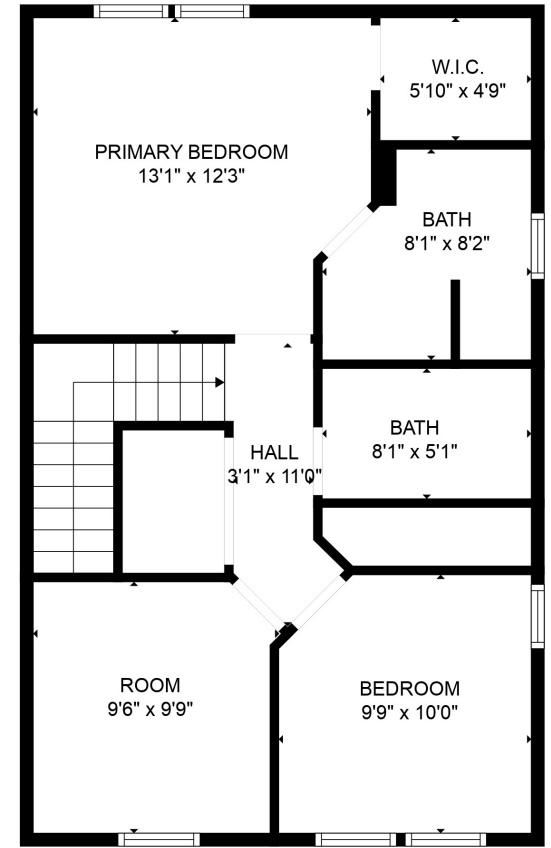

FLOOR 1

FLOOR 2

FLOOR 3

Total scanned area: 1776 sq. ft

SIZES AND DIMENSIONS ARE APPROXIMATE. ACTUAL MAY VARY.

Total scanned area: 1776 sq. ft

SIZES AND DIMENSIONS ARE APPROXIMATE. ACTUAL MAY VARY.

Total scanned area: 1776 sq. ft

SIZES AND DIMENSIONS ARE APPROXIMATE. ACTUAL MAY VARY.

Total scanned area: 1776 sq. ft

SIZES AND DIMENSIONS ARE APPROXIMATE. ACTUAL MAY VARY.