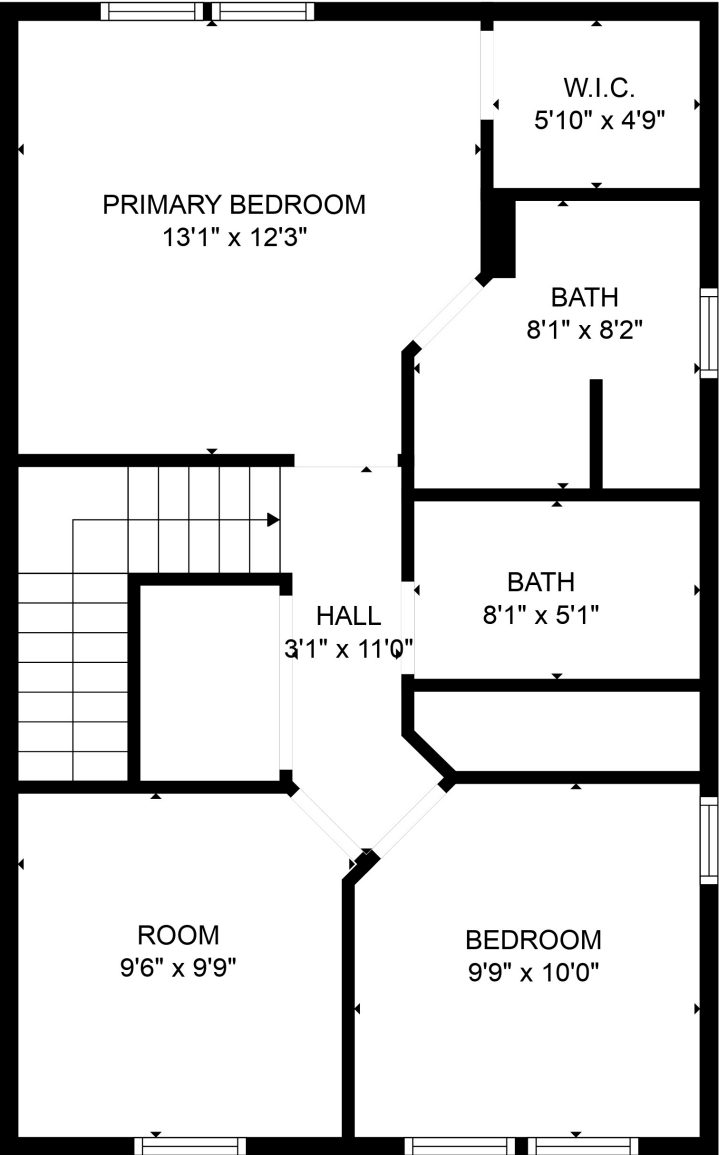

FLOOR 1

FLOOR 2

FLOOR 3

Total scanned area: 1776 sq. ft

SIZES AND DIMENSIONS ARE APPROXIMATE. ACTUAL MAY VARY.

Total scanned area: 1776 sq. ft

SIZES AND DIMENSIONS ARE APPROXIMATE. ACTUAL MAY VARY.

Total scanned area: 1776 sq. ft

SIZES AND DIMENSIONS ARE APPROXIMATE. ACTUAL MAY VARY.

Total scanned area: 1776 sq. ft

SIZES AND DIMENSIONS ARE APPROXIMATE. ACTUAL MAY VARY.