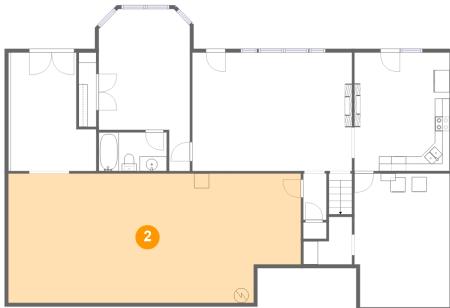

2 Floor 1 - Basement

Dimensions: 39'6" x 17'5"
Area: 657 sq. ft
Counted as Living Area: No

Heated: No
Finished: No
Enclosed: Yes
Contiguous: Yes
Permitted: Yes
Wet Space: No
Addition: No
Conversion: No