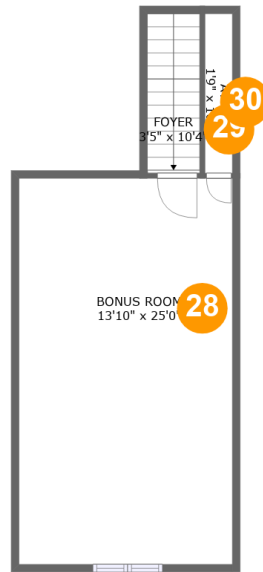

## Room Dimensions

Floor 2

Total sqft: 3491

Living area: 2254

#	Room name	Dimensions	Area (sqft)	Counted as Living Area
11	Deck	38'6" x 15'7"	573 sq. ft	No
12	Hall	13'8" x 10'9"	132 sq. ft	Yes
13	Primary Bedroom	13'2" x 21'5"	259 sq. ft	Yes
14	Foyer	13'3" x 13'1"	174 sq. ft	Yes
15	Laundry	6'1" x 10'5"	63 sq. ft	Yes
16	Porch	12'7" x 5'9"	73 sq. ft	No
17	W.i.c.	4'7" x 7'5"	34 sq. ft	Yes
18	Living Room	22'2" x 16'6"	365 sq. ft	Yes
19	Bedroom	11'9" x 14'9"	173 sq. ft	Yes
20	Breakfast Nook	13'2" x 8'4"	101 sq. ft	Yes
21	Bedroom	11'11" x 8'8"	103 sq. ft	Yes

**25 Westridge Drive, Union Hall, Franklin County,  
Virginia, United States, 24176**

#	Room name	Dimensions	Area (sqft)	Counted as Living Area
22	W.i.c.	4'7" x 4'0"	18 sq. ft	Yes
23	Dining Area	11'9" x 18'11"	221 sq. ft	Yes
24	Bath	8'0" x 8'3"	65 sq. ft	Yes
25	Garage	21'11" x 25'4"	554 sq. ft	No
26	Primary Bath	13'2" x 15'8"	160 sq. ft	Yes
27	Kitchen	13'2" x 13'8"	178 sq. ft	Yes

**25 Westridge Drive, Union Hall, Franklin County,  
Virginia, United States, 24176****Room Dimensions****Floor 3****Total sqft: 455****Living area: 375**

#	Room name	Dimensions	Area (sqft)	Counted as Living Area
28	Bonus Room	13'10" x 25'0"	305 sq. ft	Yes
29	Foyer	3'5" x 10'4"	35 sq. ft	Yes
30	Attic	1'9" x 10'4"	18 sq. ft	No