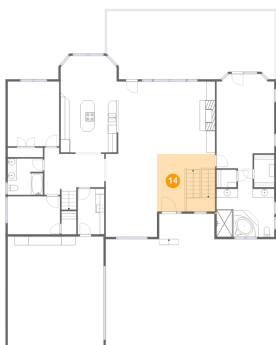

14 Floor 2 - Foyer

Dimensions: 13'3" x 13'1"
Area: 174 sq. ft
Counted as Living Area:
Yes

Heated: Yes
Finished: Yes
Enclosed: Yes
Contiguous:
Yes
Permitted: Yes
Wet Space: No
Addition: No
Conversion: No