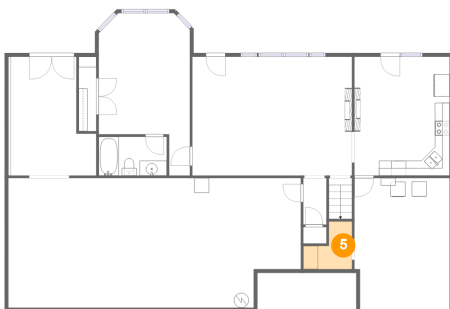

5 Floor 1 - Room

Dimensions: 6'7" x 6'5"
Area: 31 sq. ft
Counted as Living Area:
Yes

Heated: Yes
Finished: Yes
Enclosed: Yes
Contiguous:
Yes
Permitted: Yes
Wet Space: No
Addition: No
Conversion: No