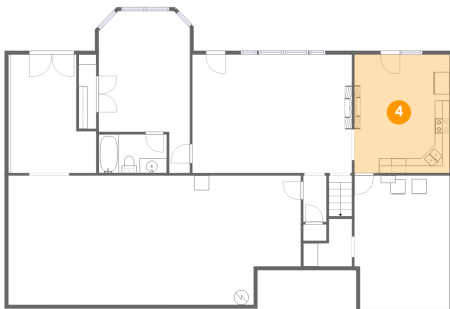

4 Floor 1 - Kitchen

Dimensions: 12'10" x 16'0"
Area: 206 sq. ft
Counted as Living Area:
Yes

Heated: Yes
Finished: Yes
Enclosed: Yes
Contiguous:
Yes
Permitted: Yes
Wet Space: No
Addition: No
Conversion: No