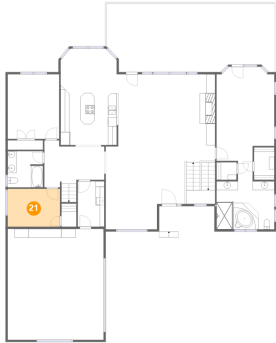

25 Westridge Drive, Union Hall, Franklin County, Virginia, United States, 24176

21 Floor 2 - Bedroom

Dimensions: 11'11" x 8'8"
Area: 103 sq. ft
Counted as Living Area:
Yes

Heated: Yes
Finished: Yes
Enclosed: Yes
Contiguous:
Yes
Permitted: Yes
Wet Space: No
Addition: No
Conversion: No