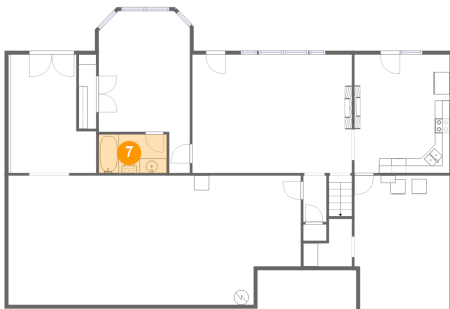

7 Floor 1 - Bath

Dimensions: 9'2" x 5'3"
Area: 48 sq. ft
Counted as Living Area:
Yes

Heated: Yes
Finished: Yes
Enclosed: Yes
Contiguous:
Yes
Permitted: Yes
Wet Space: Yes
Addition: No
Conversion: No