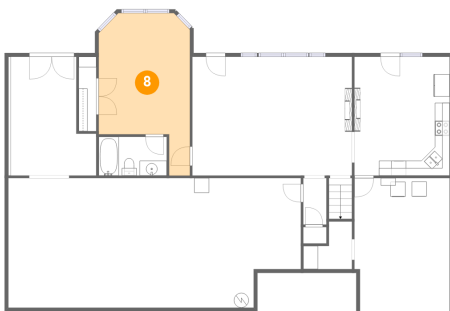

8 Floor 1 - Bedroom

Dimensions: 12'4" x 21'11"
Area: 211 sq. ft
Counted as Living Area:
Yes

Heated: Yes
Finished: Yes
Enclosed: Yes
Contiguous:
Yes
Permitted: Yes
Wet Space: No
Addition: No
Conversion: No