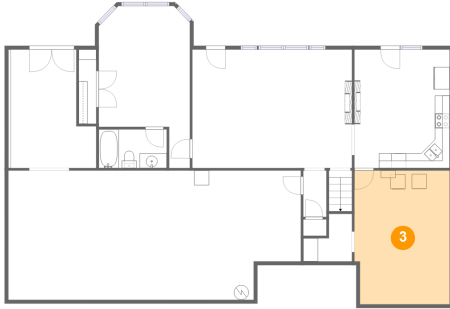

25 Westridge Drive, Union Hall, Franklin County, Virginia, United States, 24176

3 Floor 1 - Laundry

Dimensions: 12'10" x 18'1"
Area: 228 sq. ft
Counted as Living Area:
Yes

Heated: Yes
Finished: Yes
Enclosed: Yes
Contiguous:
Yes
Permitted: Yes
Wet Space: No
Addition: No
Conversion: No