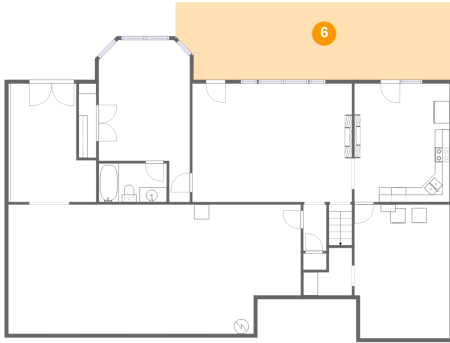

25 Westridge Drive, Union Hall, Franklin County, Virginia, United States, 24176

6 Floor 1 - Patio

Dimensions: 37'7" x 10'5"
Area: 382 sq. ft
Counted as Living Area: No

Heated: No
Finished: Yes
Enclosed: No
Contiguous: Yes
Permitted: Yes
Wet Space: No
Addition: No
Conversion: No