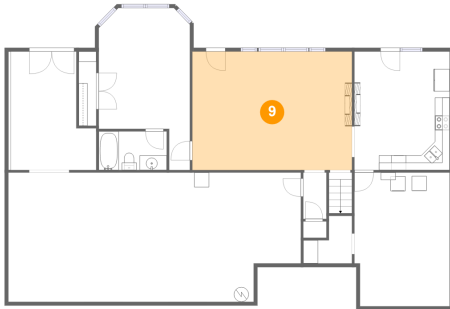

25 Westridge Drive, Union Hall, Franklin County, Virginia, United States, 24176

9 Floor 1 - Family Room

Dimensions: 21'7" x 16'0"
Area: 345 sq. ft
Counted as Living Area:
Yes

Heated: Yes
Finished: Yes
Enclosed: Yes
Contiguous:
Yes
Permitted: Yes
Wet Space: No
Addition: No
Conversion: No