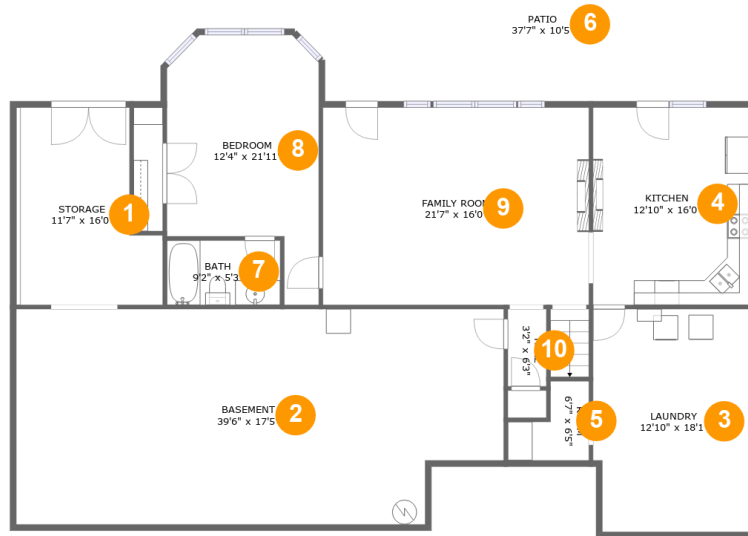

25 Westridge Drive, Union Hall, Franklin County, Virginia, United States, 24176

Room Dimensions

Floor 1

Total sqft: 2500

Living area: 1251

#	Room name	Dimensions	Area (sqft)	Counted as Living Area
1	Storage	11'7" x 16'0"	162 sq. ft	No
2	Basement	39'6" x 17'5"	657 sq. ft	No
3	Laundry	12'10" x 18'1"	228 sq. ft	Yes
4	Kitchen	12'10" x 16'0"	206 sq. ft	Yes
5	Room	6'7" x 6'5"	31 sq. ft	Yes
6	Patio	37'7" x 10'5"	382 sq. ft	No
7	Bath	9'2" x 5'3"	48 sq. ft	Yes
8	Bedroom	12'4" x 21'11"	211 sq. ft	Yes
9	Family Room	21'7" x 16'0"	345 sq. ft	Yes
10	Hall	3'2" x 6'3"	20 sq. ft	Yes