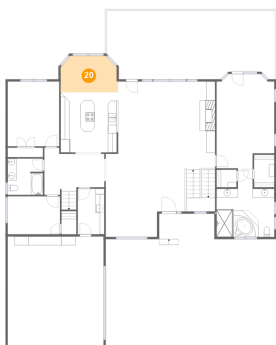

20 Floor 2 - Breakfast Nook

Dimensions: 13'2" x 8'4"
Area: 101 sq. ft
Counted as Living Area:
Yes

Heated: Yes
Finished: Yes
Enclosed: Yes
Contiguous:
Yes
Permitted: Yes
Wet Space: No
Addition: No
Conversion: No