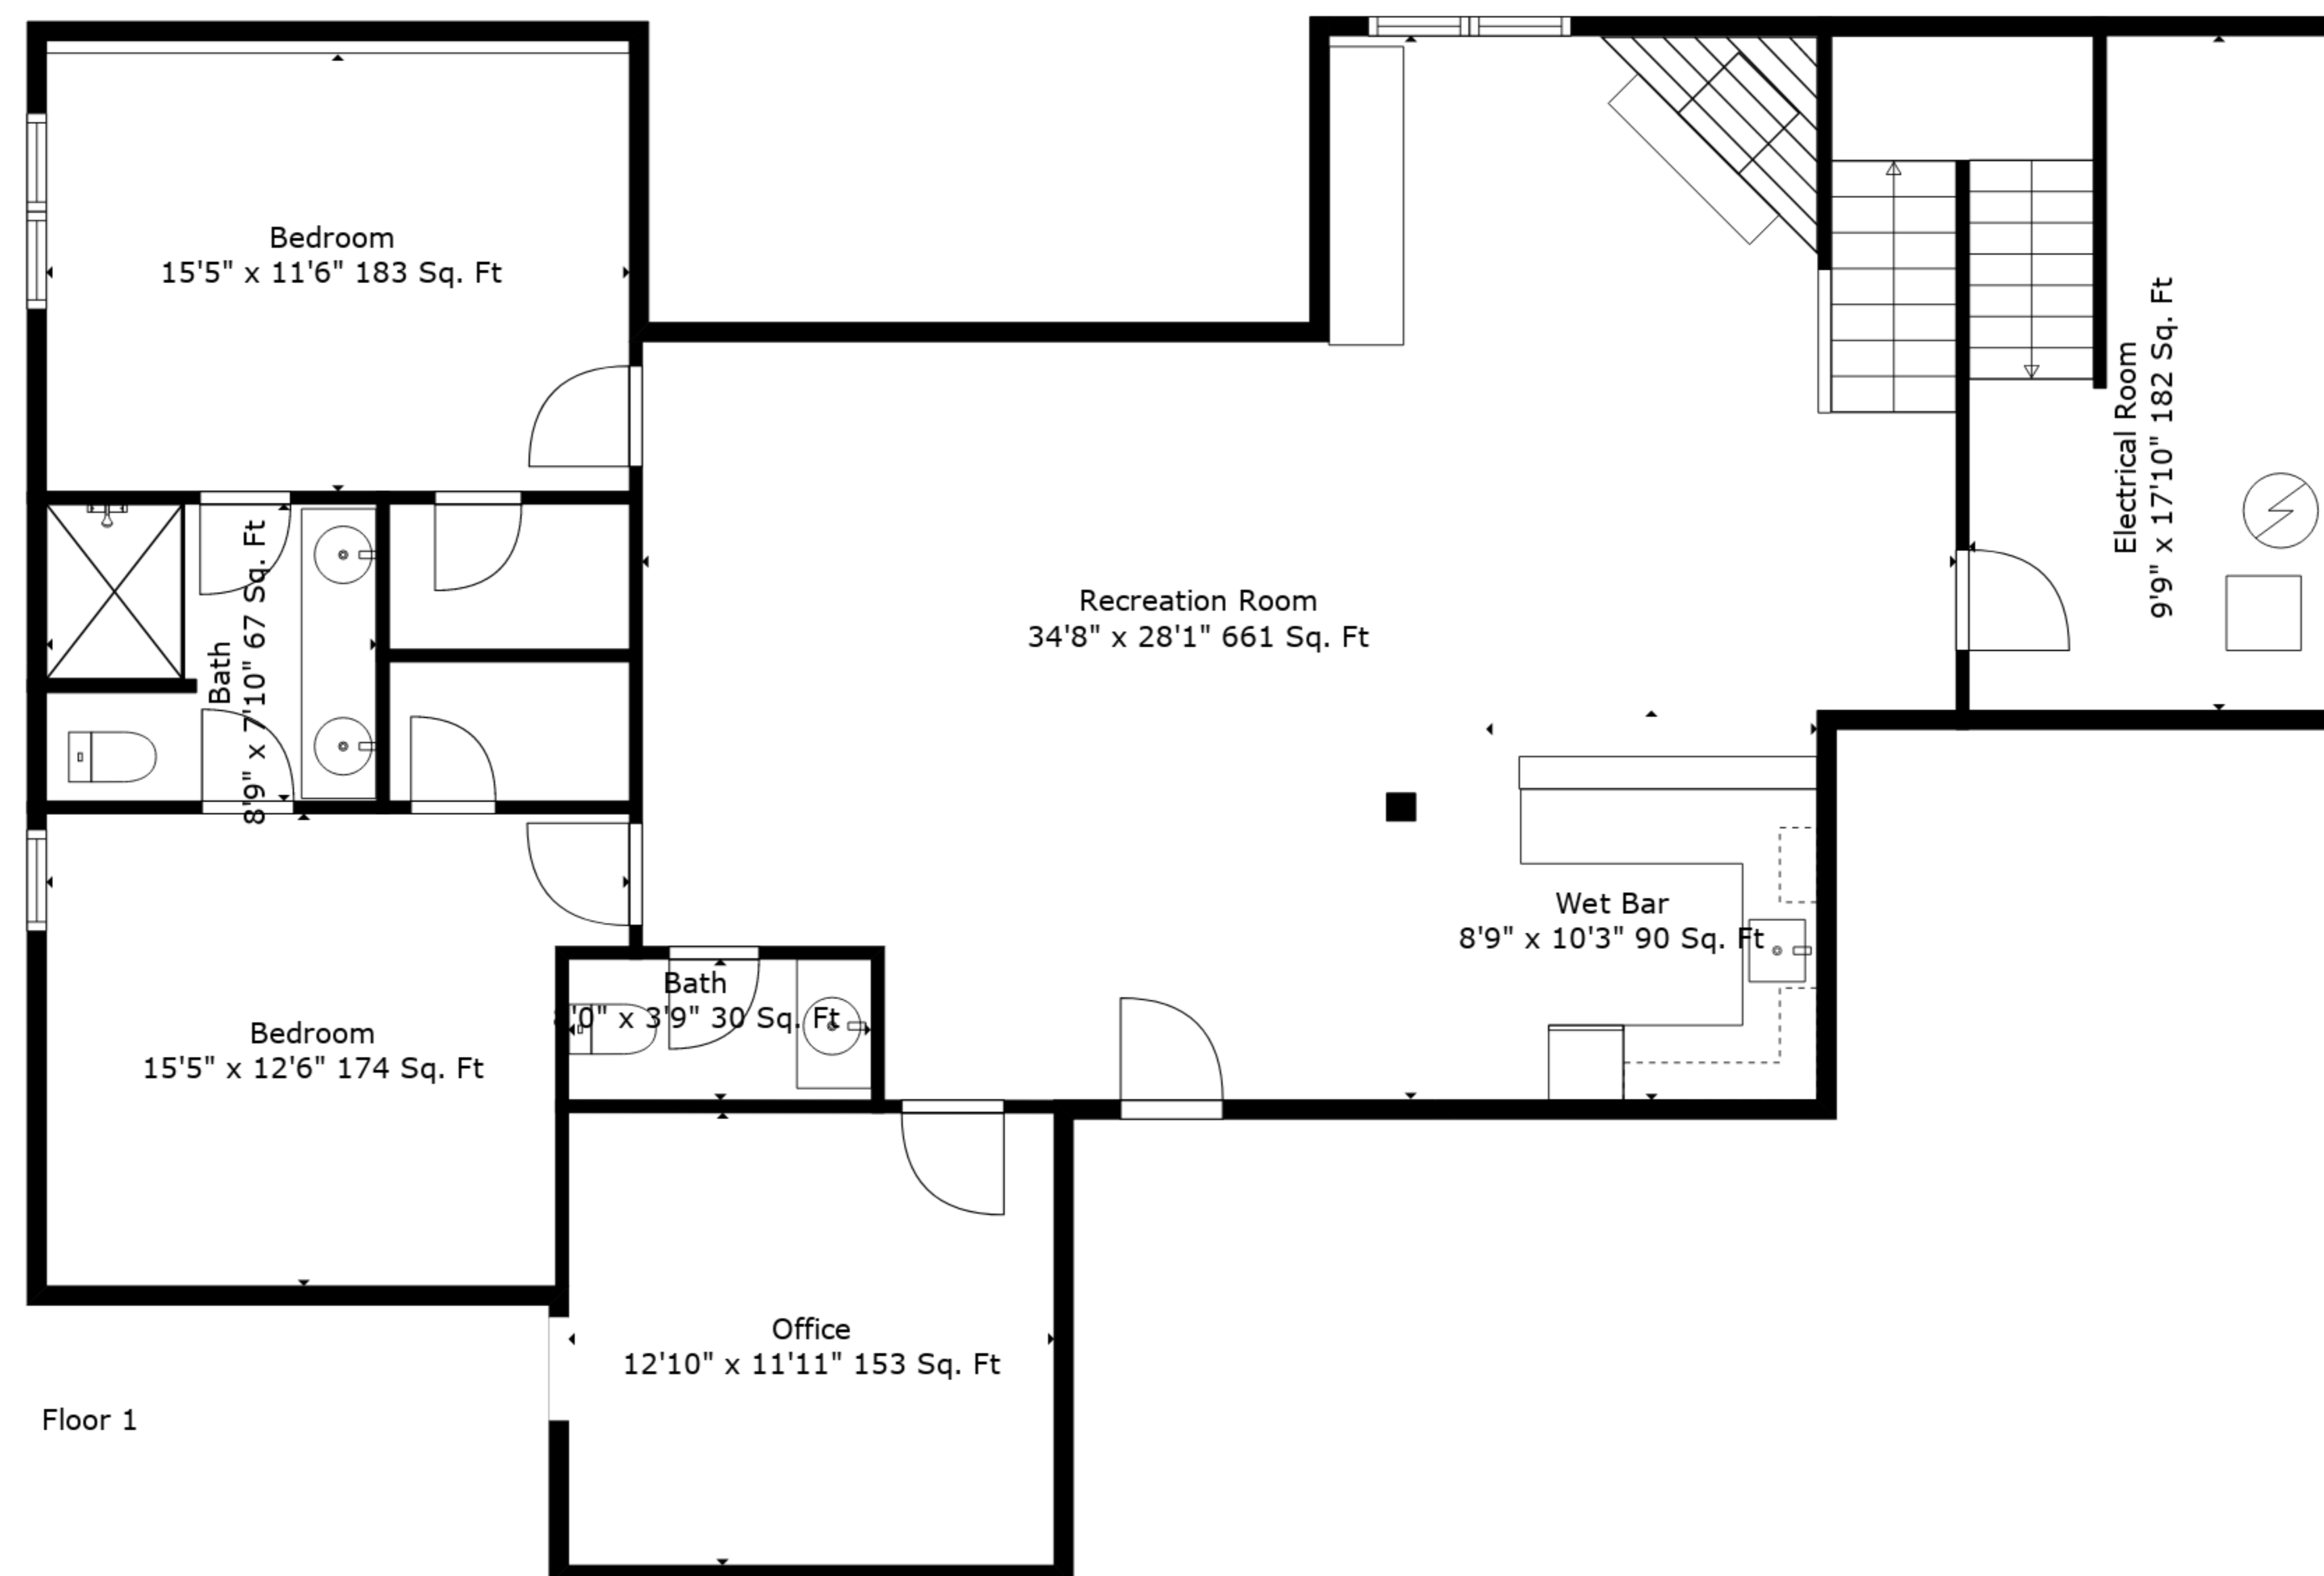

TOTAL: 3184 sq. ft
 BELOW GROUND: 1446 sq. ft, FLOOR 2: 1738 sq. ft
 EXCLUDED AREAS: ELECTRICAL ROOM: 185 sq. ft, GARAGE: 967 sq. ft

Measurements Are Deemed Highly Reliable But Not Guaranteed.

TOTAL: 3184 sq. ft
 BELOW GROUND: 1446 sq. ft, FLOOR 2: 1738 sq. ft
 EXCLUDED AREAS: ELECTRICAL ROOM: 185 sq. ft, GARAGE: 967 sq. ft

Measurements Are Deemed Highly Reliable But Not Guaranteed.

Floor 2

Floor 1

TOTAL: 3184 sq. ft
 BELOW GROUND: 1446 sq. ft, FLOOR 2: 1738 sq. ft
 EXCLUDED AREAS: ELECTRICAL ROOM: 185 sq. ft, GARAGE: 967 sq. ft