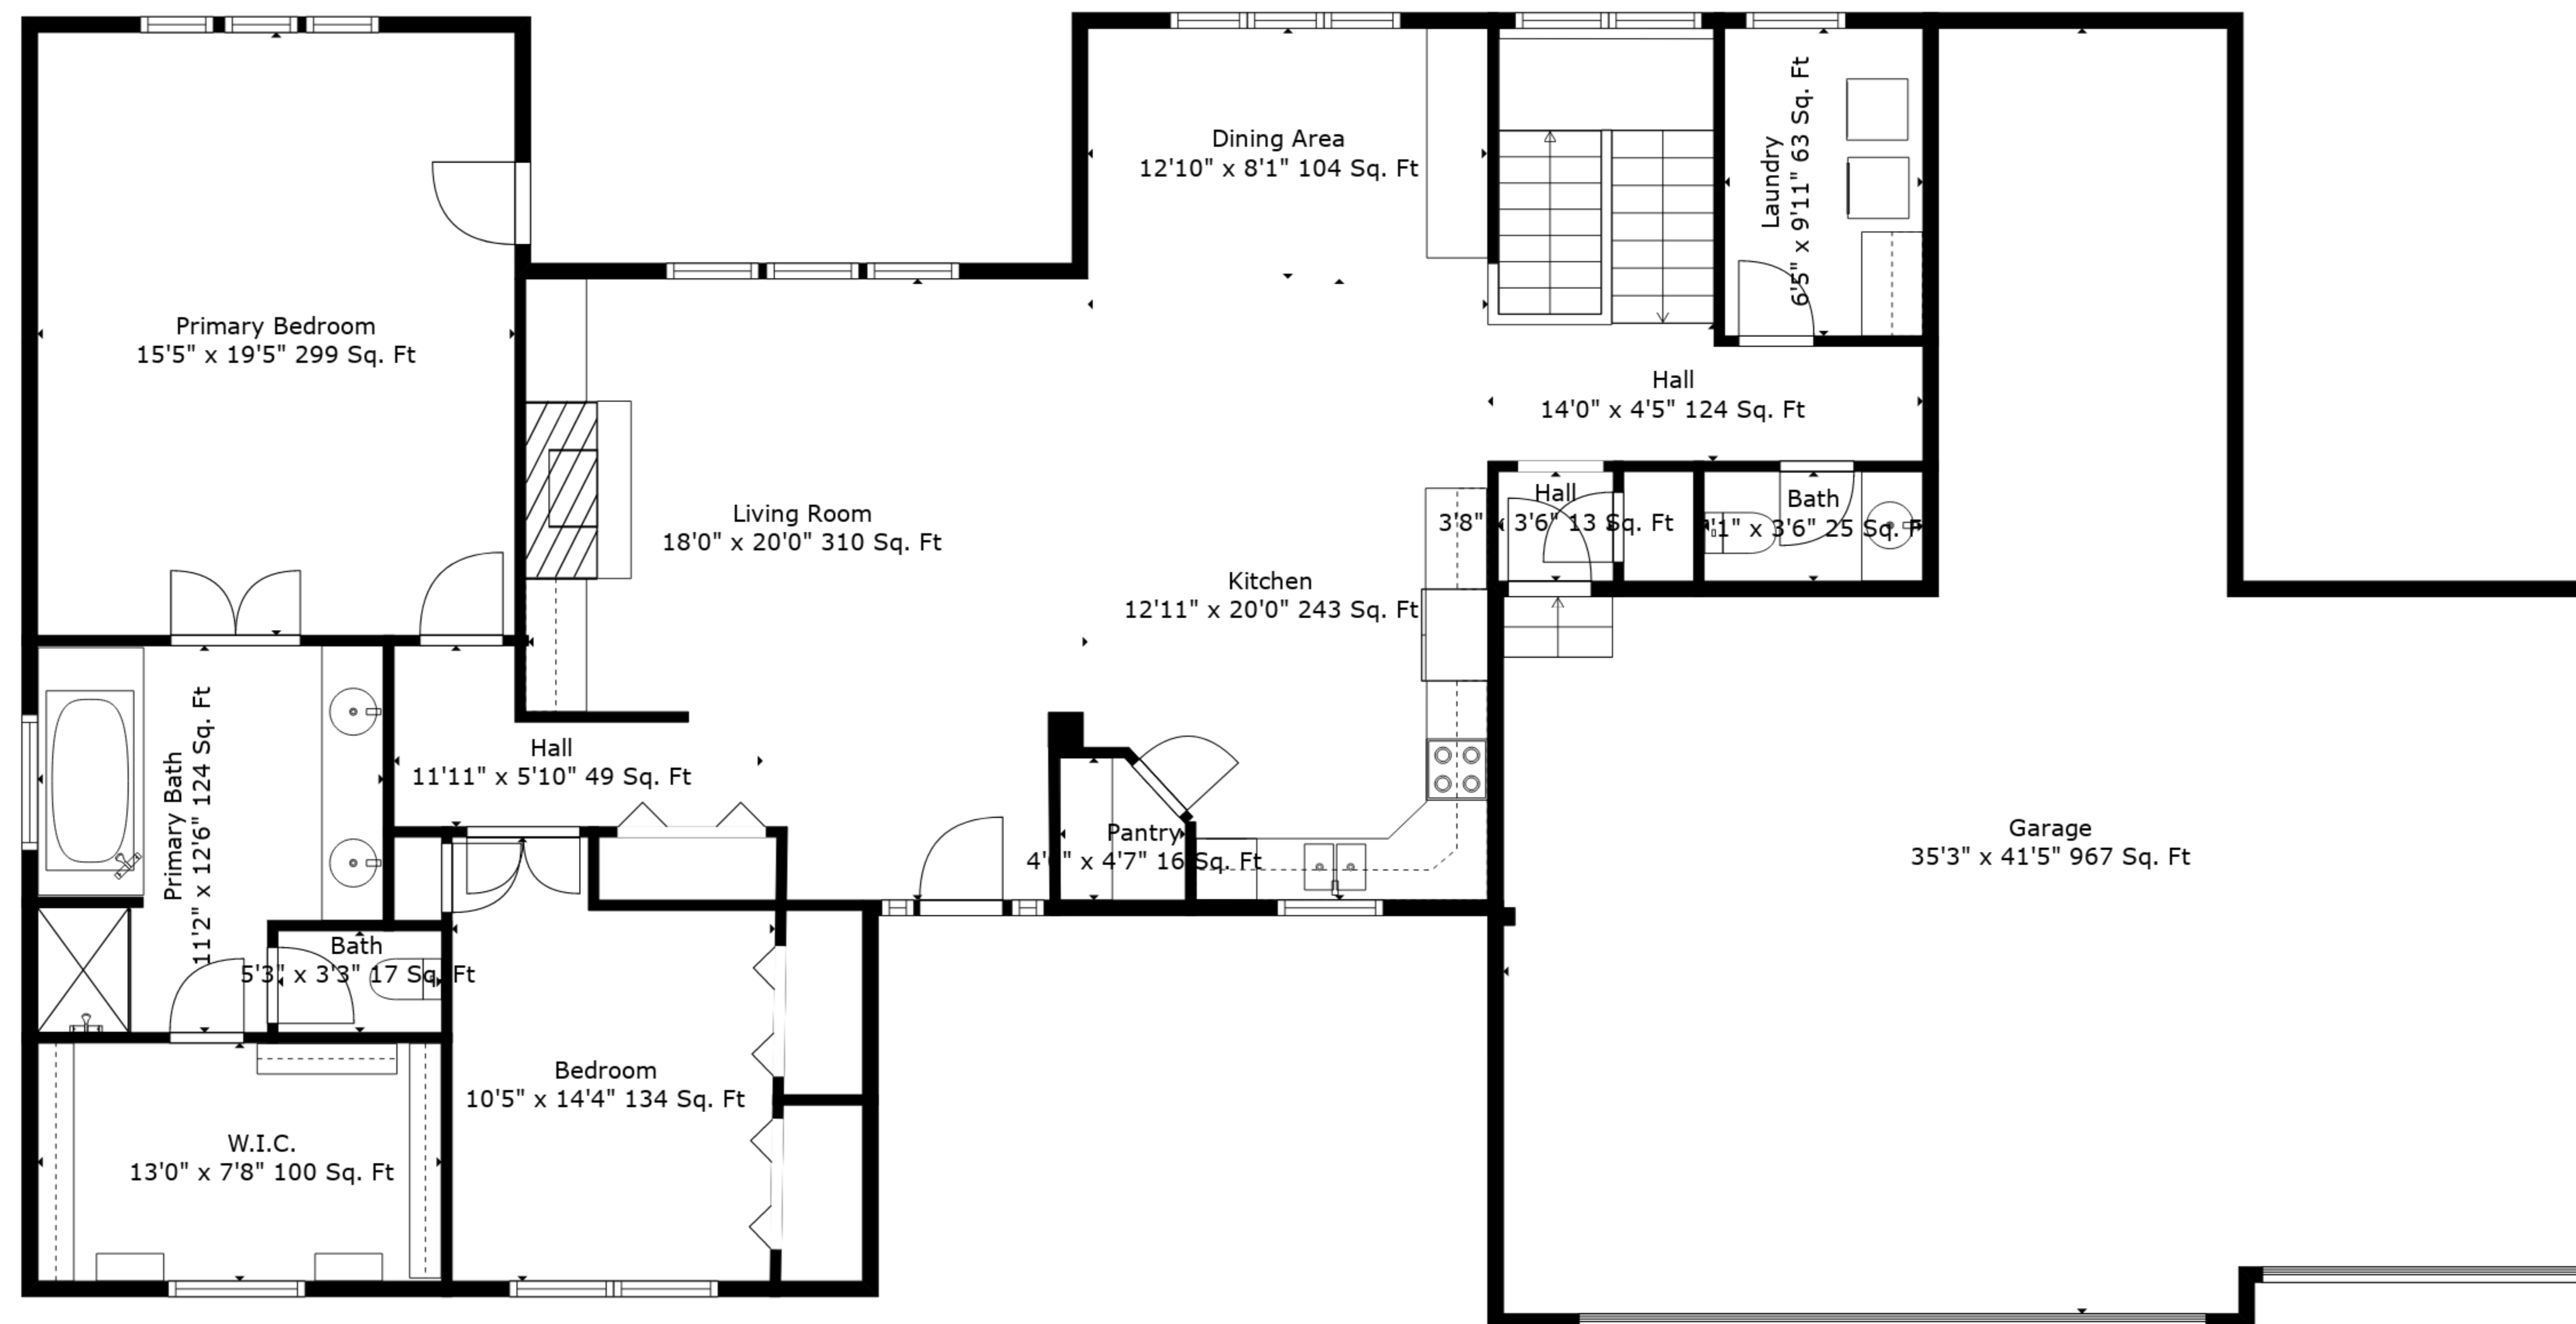

TOTAL: 3184 sq. ft
 BELOW GROUND: 1446 sq. ft, FLOOR 2: 1738 sq. ft
 EXCLUDED AREAS: ELECTRICAL ROOM: 185 sq. ft, GARAGE: 967 sq. ft

Measurements Are Deemed Highly Reliable But Not Guaranteed.

TOTAL: 3184 sq. ft
 BELOW GROUND: 1446 sq. ft, FLOOR 2: 1738 sq. ft
 EXCLUDED AREAS: ELECTRICAL ROOM: 185 sq. ft, GARAGE: 967 sq. ft

Measurements Are Deemed Highly Reliable But Not Guaranteed.

Floor 2

Floor 1

TOTAL: 3184 sq. ft
 BELOW GROUND: 1446 sq. ft, FLOOR 2: 1738 sq. ft
 EXCLUDED AREAS: ELECTRICAL ROOM: 185 sq. ft, GARAGE: 967 sq. ft