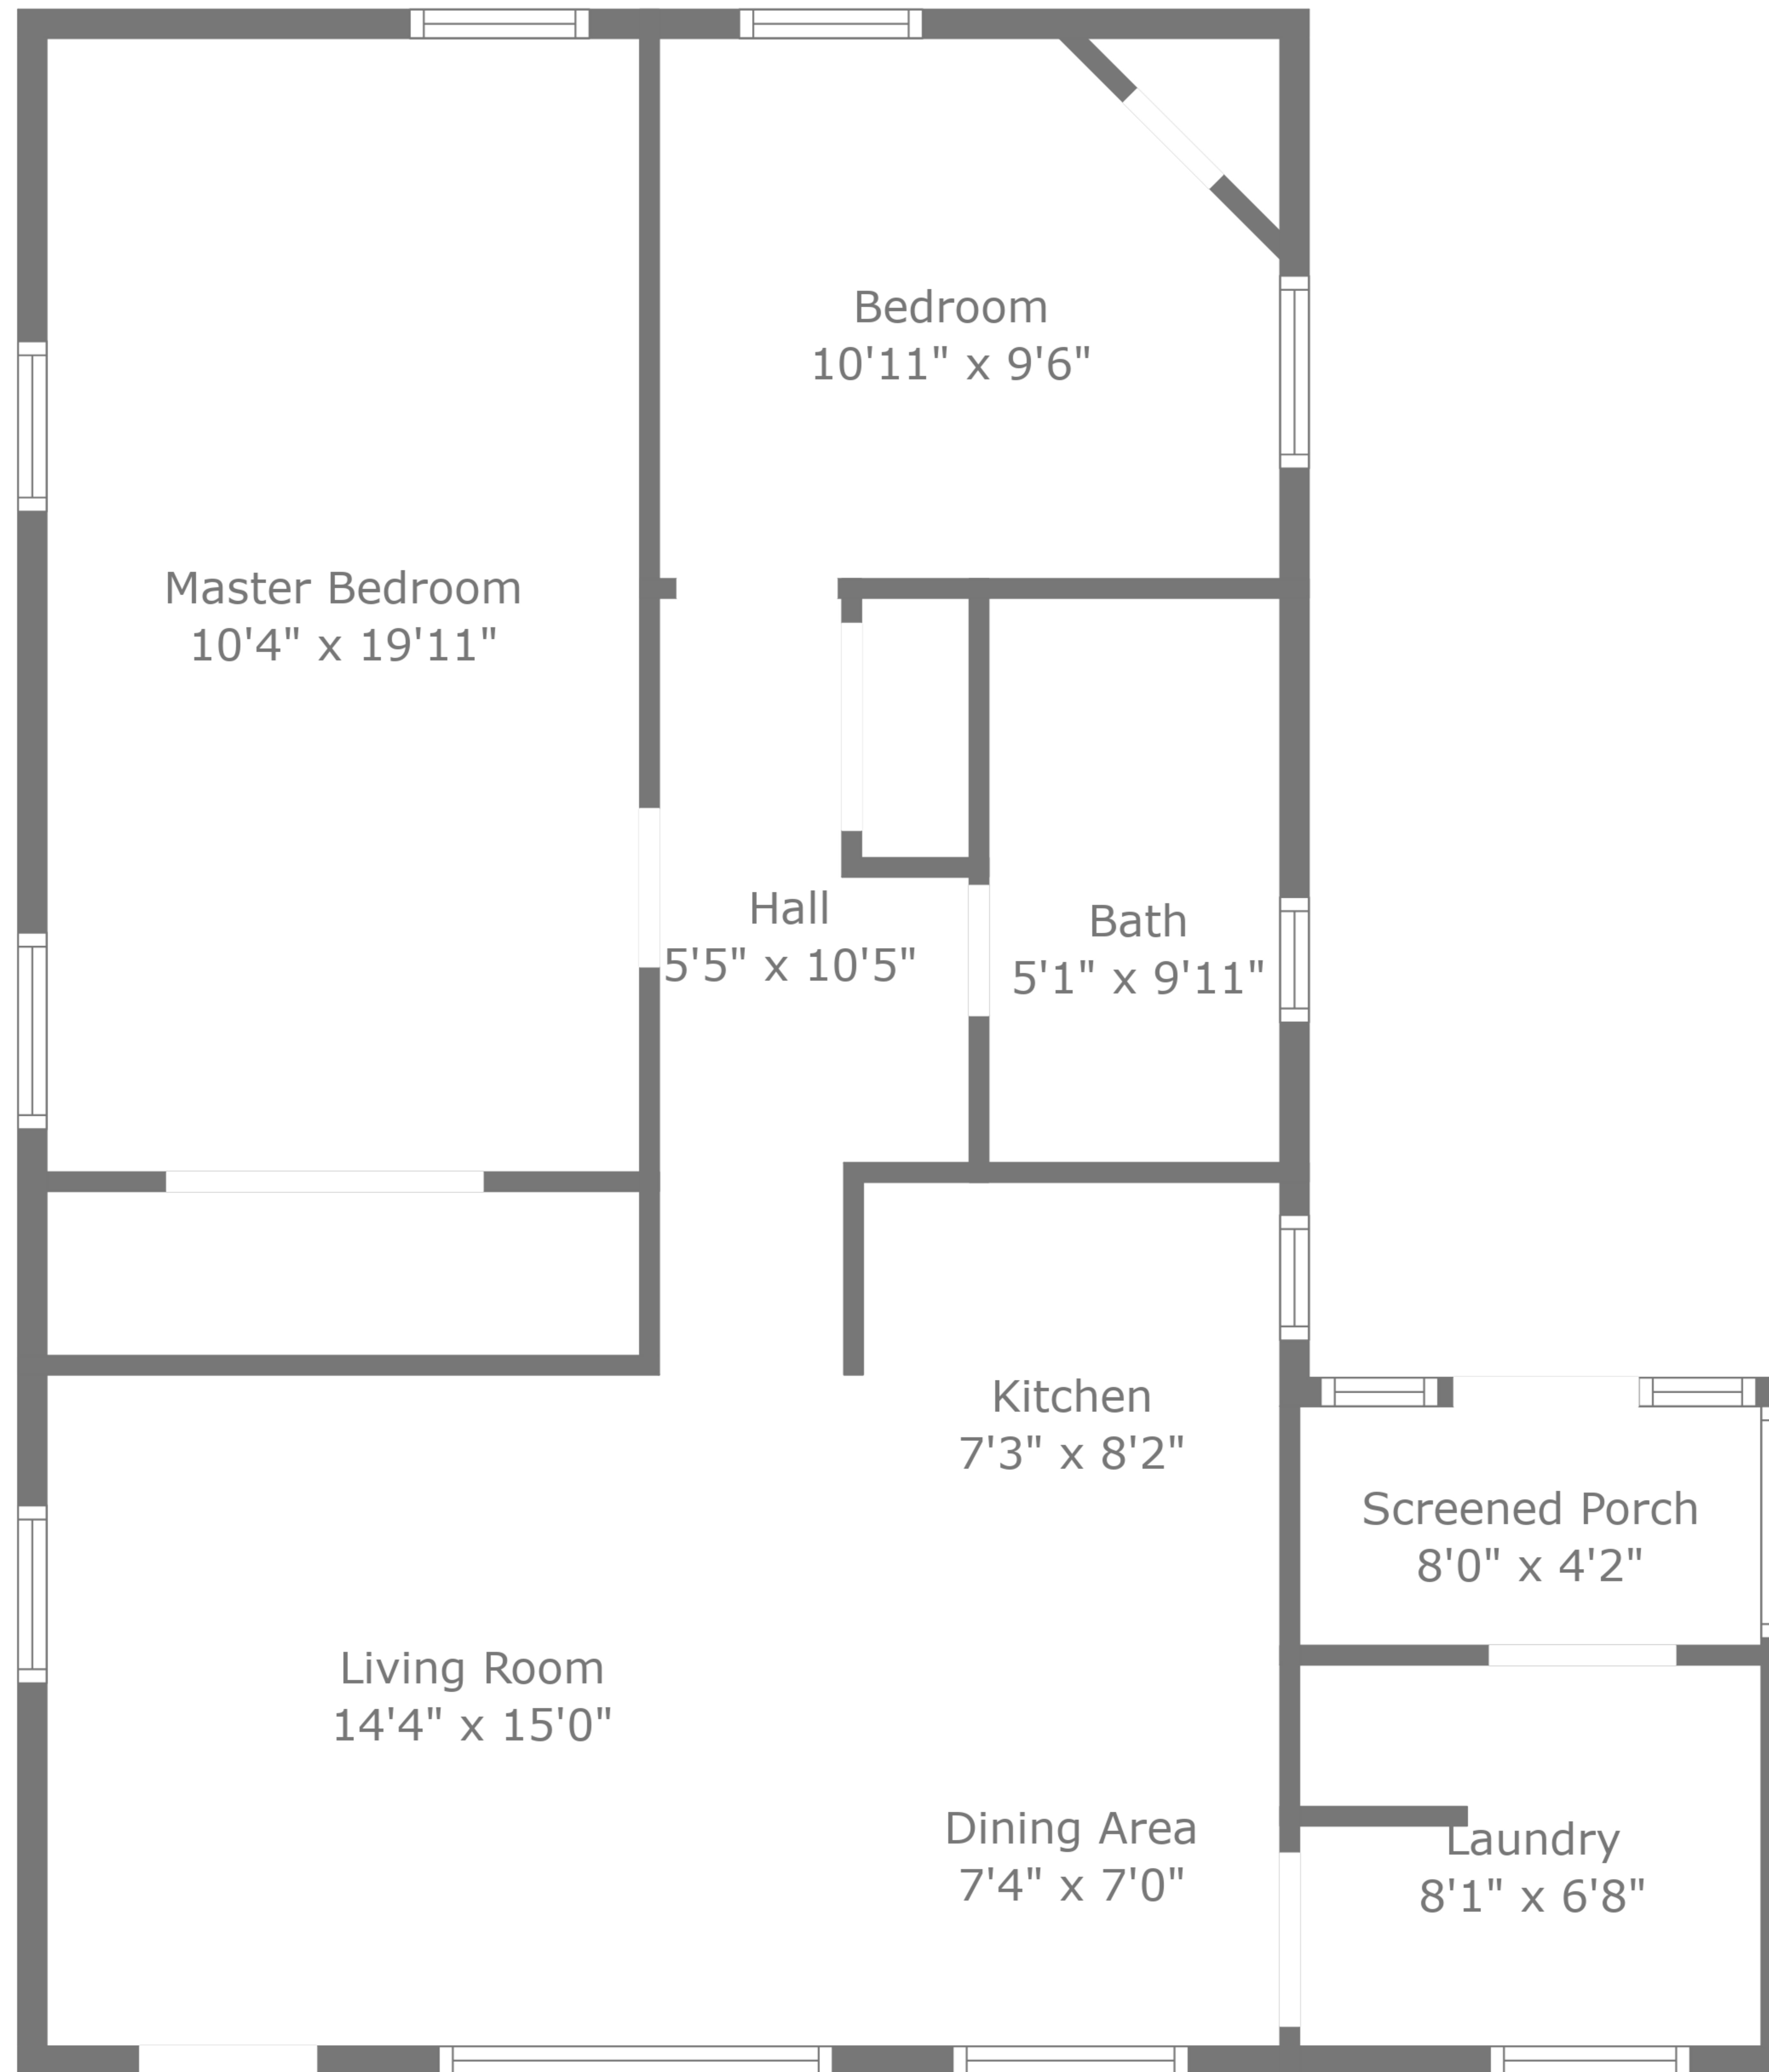

**TOTAL: 884 sq. ft**  
 FLOOR 1: 884 sq. ft  
 EXCLUDED AREAS: SCREENED PORCH: 38 sq. ft

Floor Plan Created By Cubicasa App. Measurements Deemed Highly Reliable But Not Guaranteed.

**TOTAL: 884 sq. ft**  
FLOOR 1: 884 sq. ft  
EXCLUDED AREAS: SCREENED PORCH: 38 sq. ft

Floor Plan Created By Cubicasa App. Measurements Deemed Highly Reliable But Not Guaranteed.