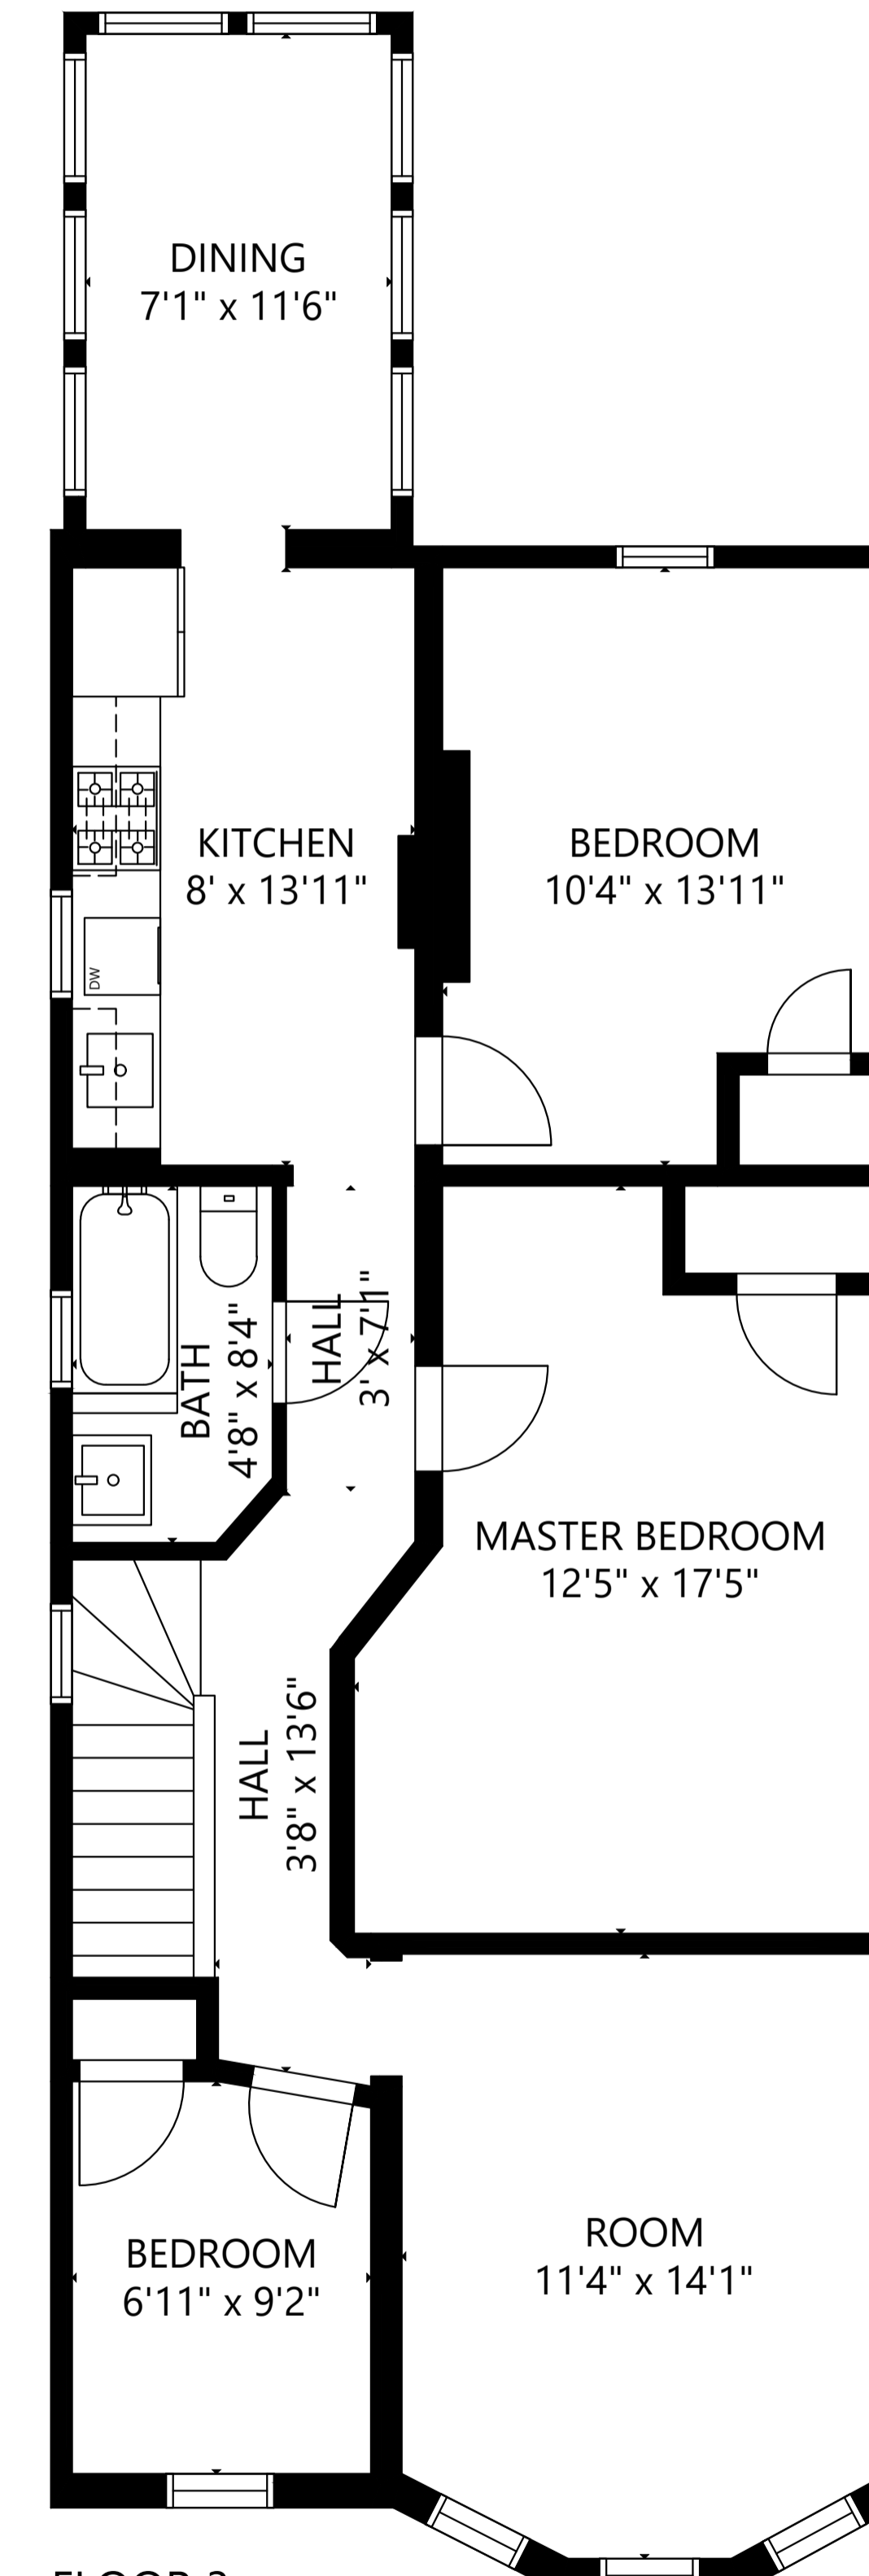

FLOOR 1

FLOOR 2

FLOOR 3

GROSS INTERNAL AREA
 TOTAL: 2,788 sq ft
 FLOOR 1: 780 sq ft, FLOOR 2: 1,064 sq ft
 FLOOR 3: 944 sq ft

PORCH: 77 sq ft, YARD: 614 sq ft
 SIZE AND DIMENSIONS ARE APPROXIMATE, ACTUAL MAY VARY.