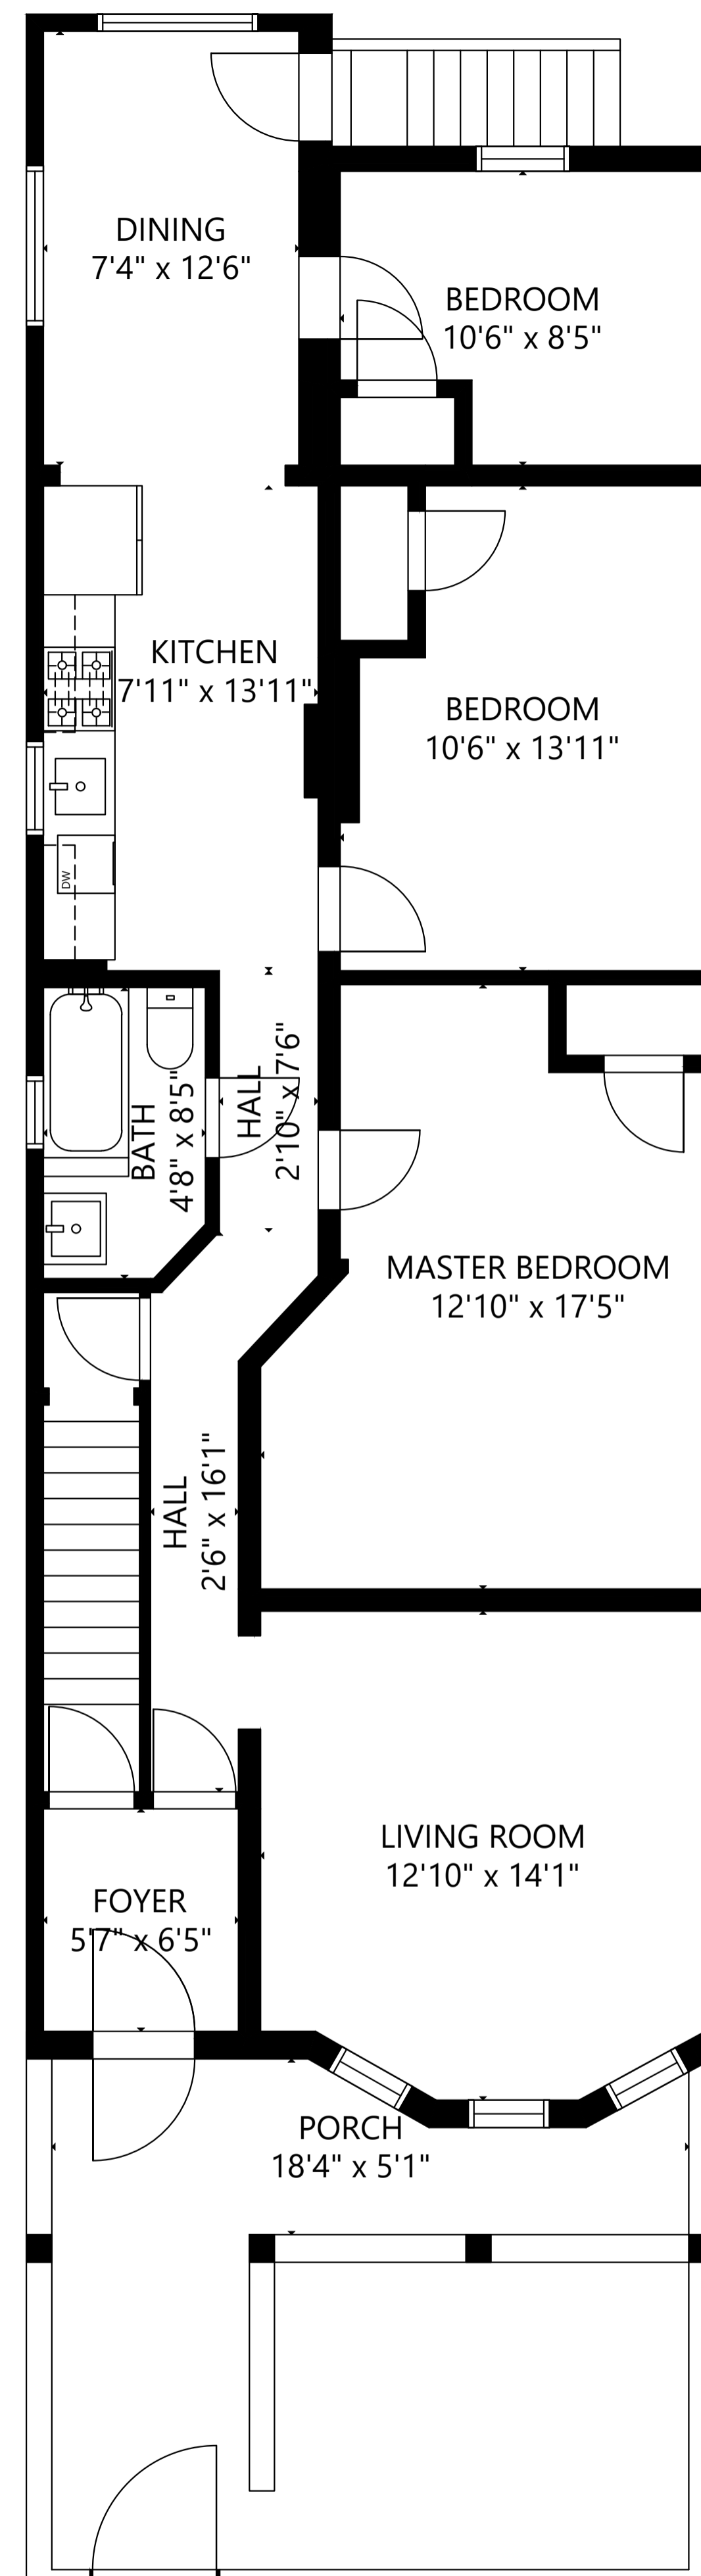

FLOOR 1

FLOOR 2

FLOOR 3

GROSS INTERNAL AREA
 TOTAL: 2,788 sq ft
 FLOOR 1: 780 sq ft, FLOOR 2: 1,064 sq ft
 FLOOR 3: 944 sq ft

PORCH: 77 sq ft, YARD: 614 sq ft
 SIZE AND DIMENSIONS ARE APPROXIMATE, ACTUAL MAY VARY.