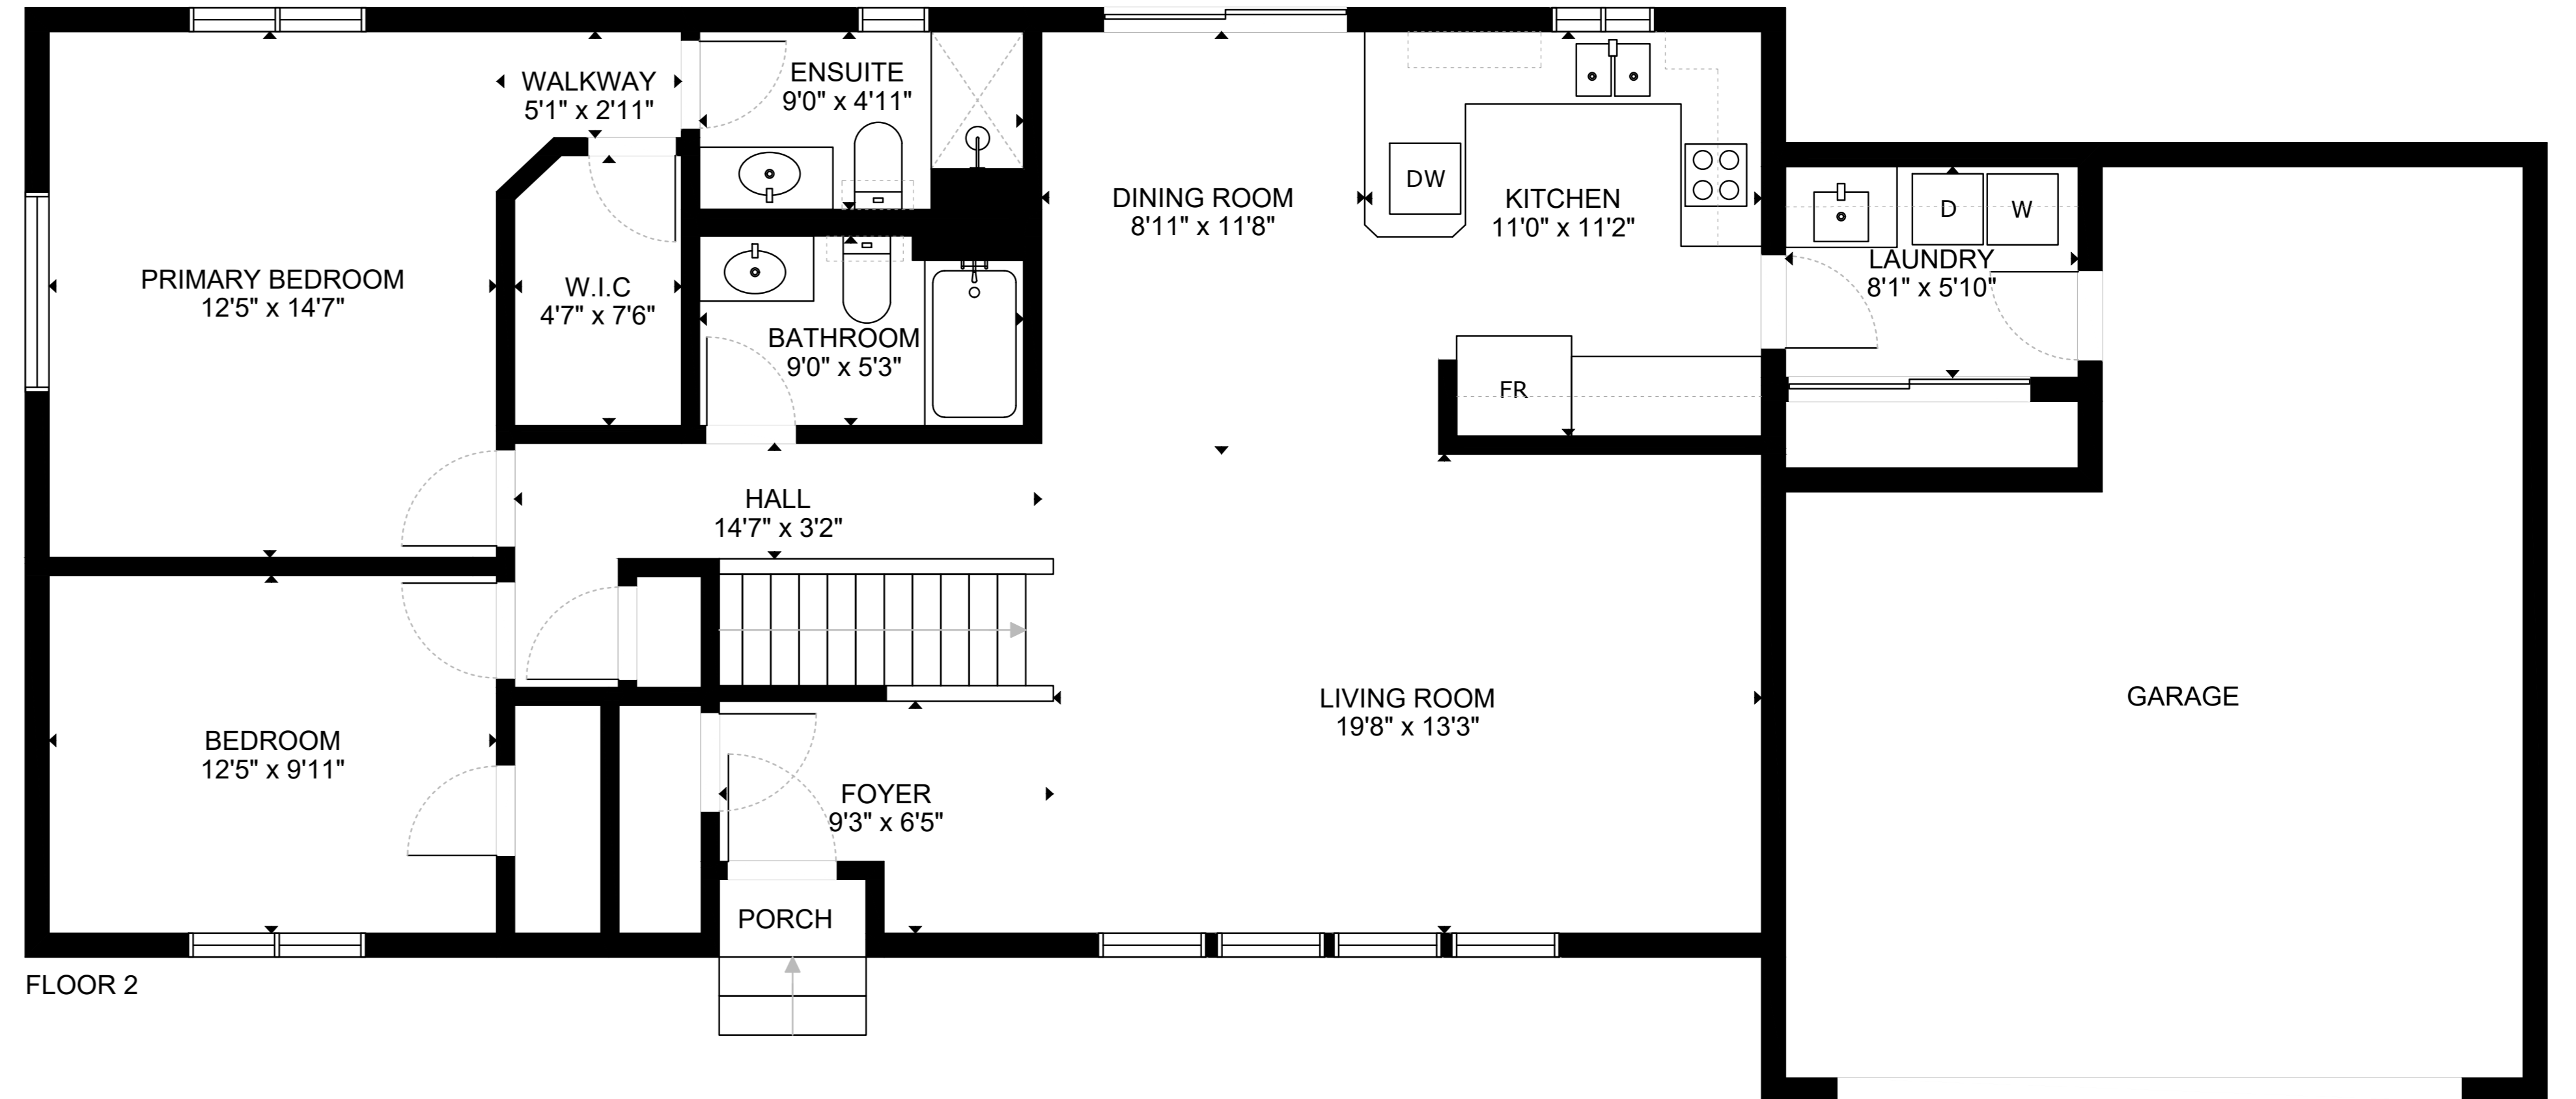

FLOOR 1

FLOOR 2

GROSS INTERNAL AREA
 FLOOR 1: 1139 sq.ft, FLOOR 2: 1254 sq.ft
 TOTAL: 2393 sq.ft

SIZES AND DIMENSIONS ARE APPROXIMATE, ACTUAL MAY VARY.