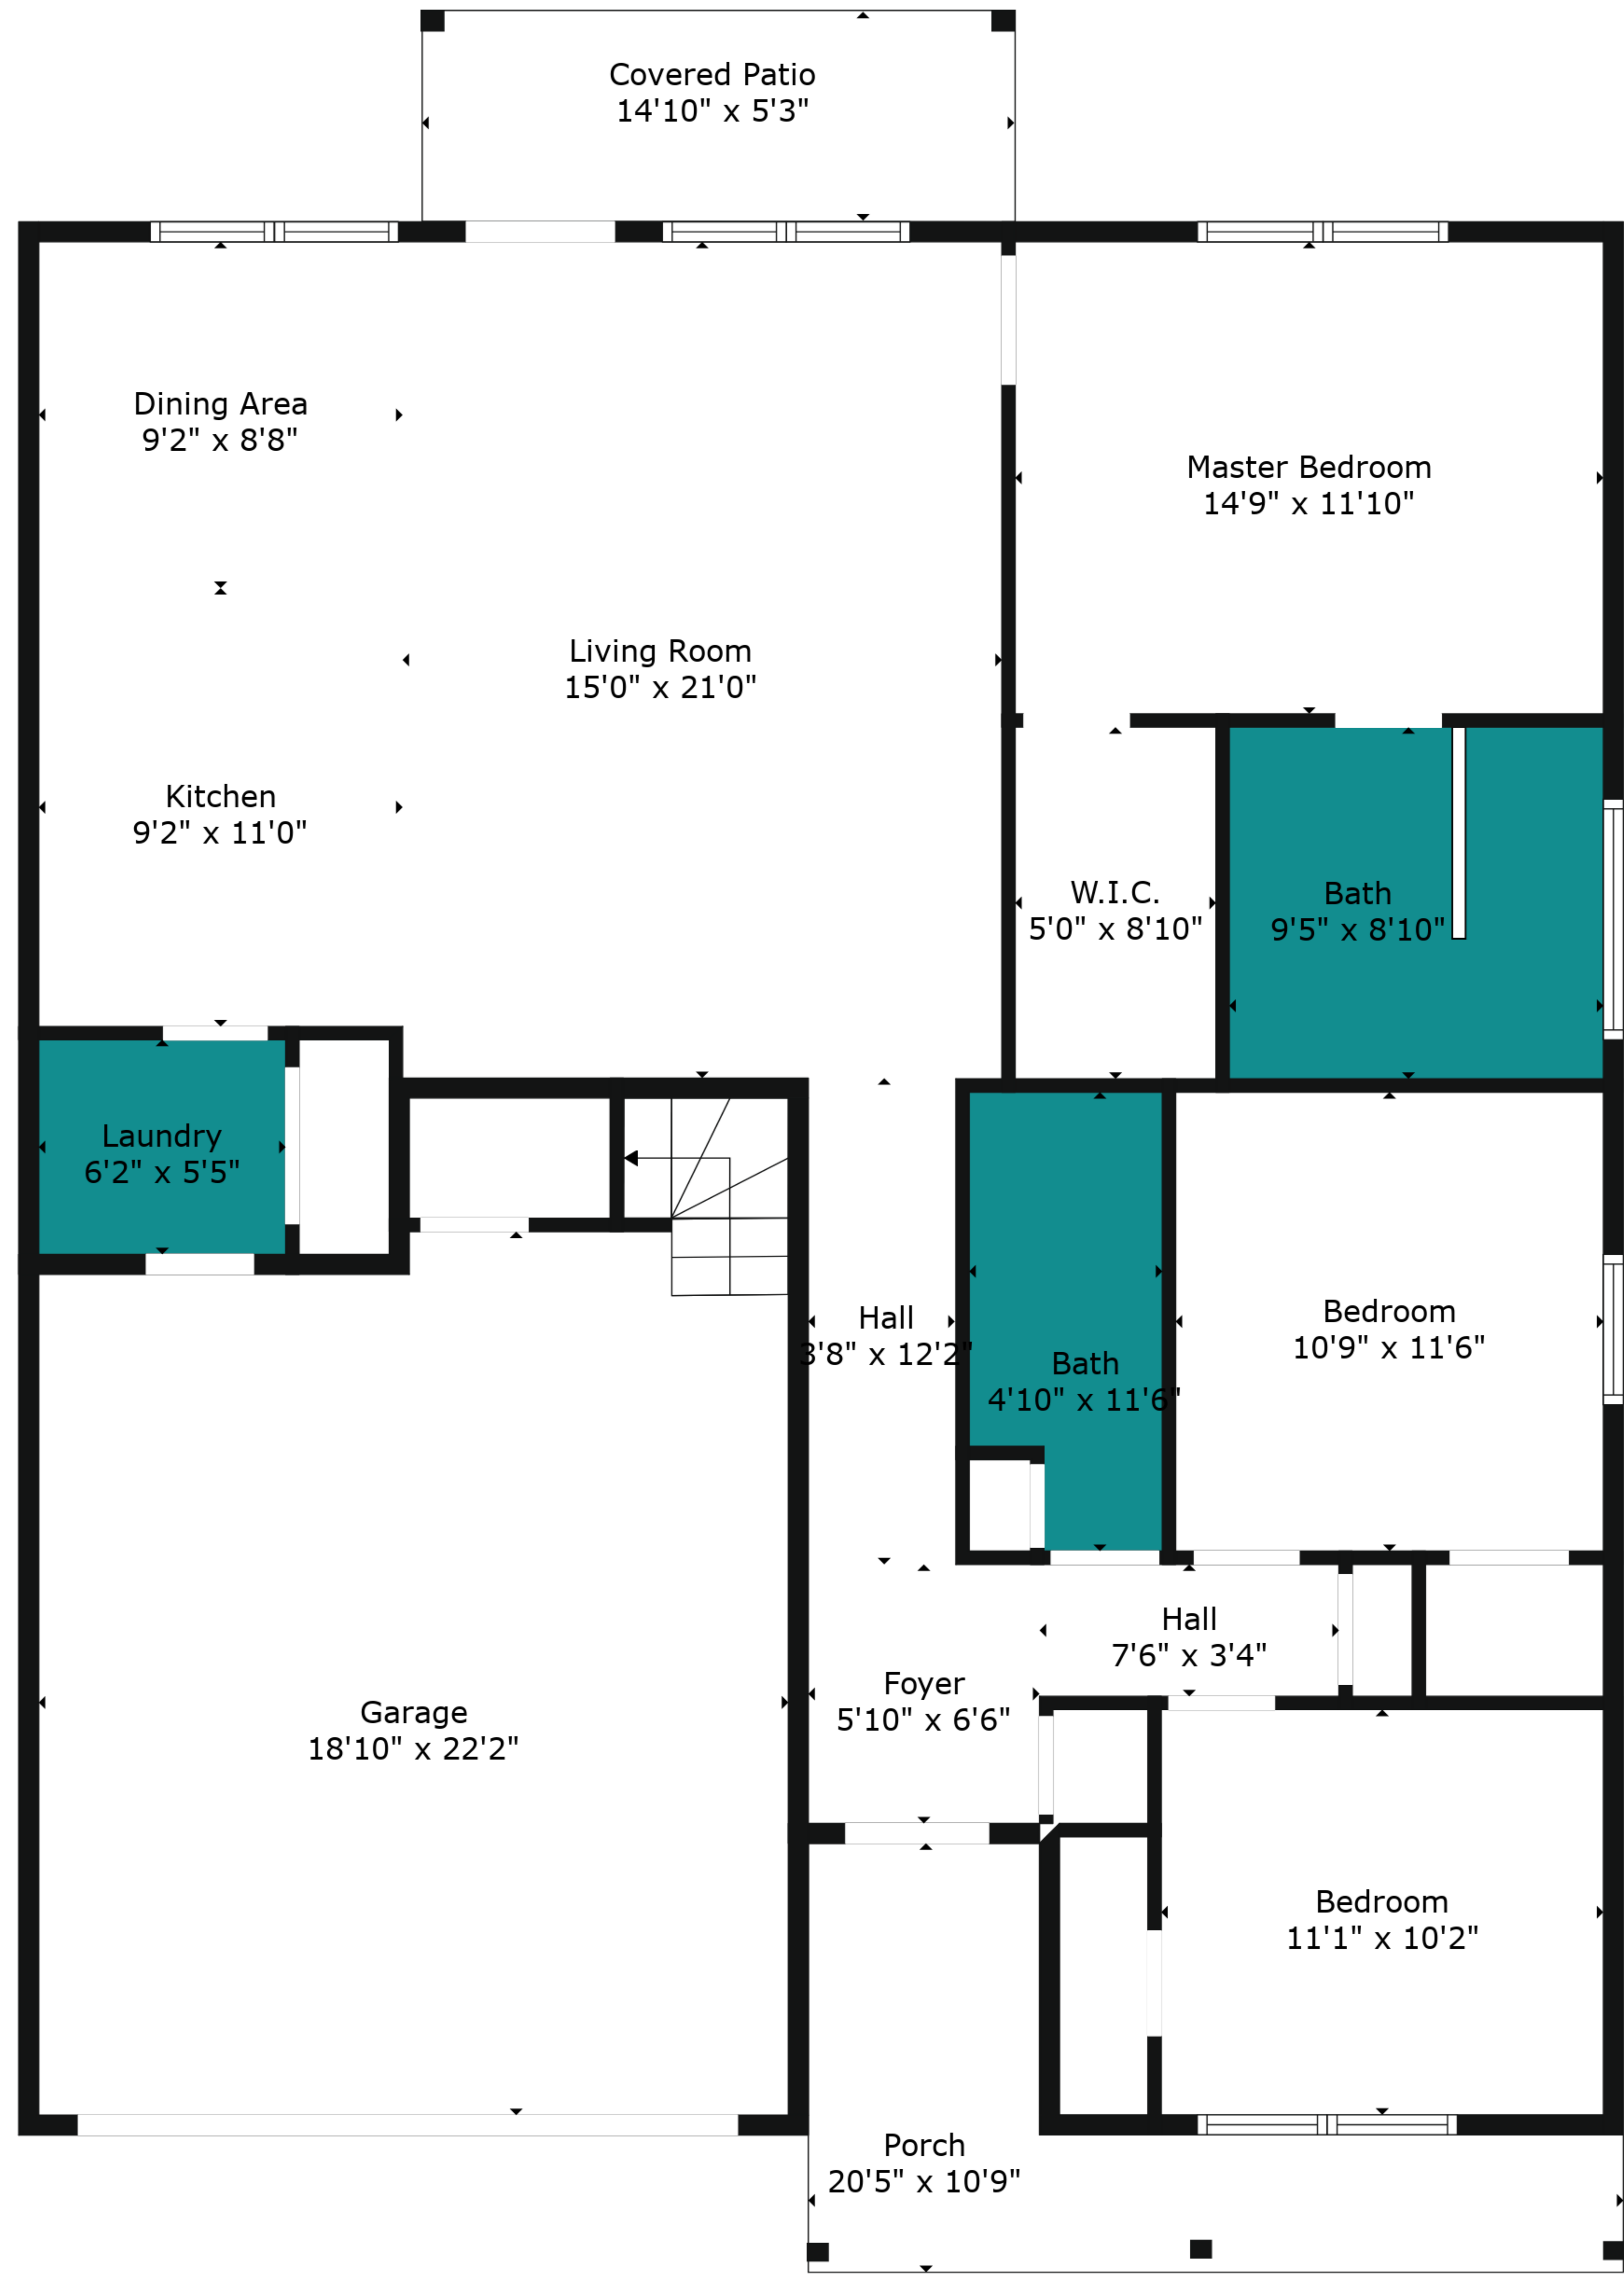

**TOTAL: 1351 sq. ft**  
 FLOOR 1: 1351 sq. ft  
 EXCLUDED AREAS: GARAGE: 420 sq. ft, PORCH: 113 sq. ft, COVERED PATIO: 79 sq. ft

Floor Plan Created By Cubicasa App. Measurements Deemed Highly Reliable But Not Guaranteed.