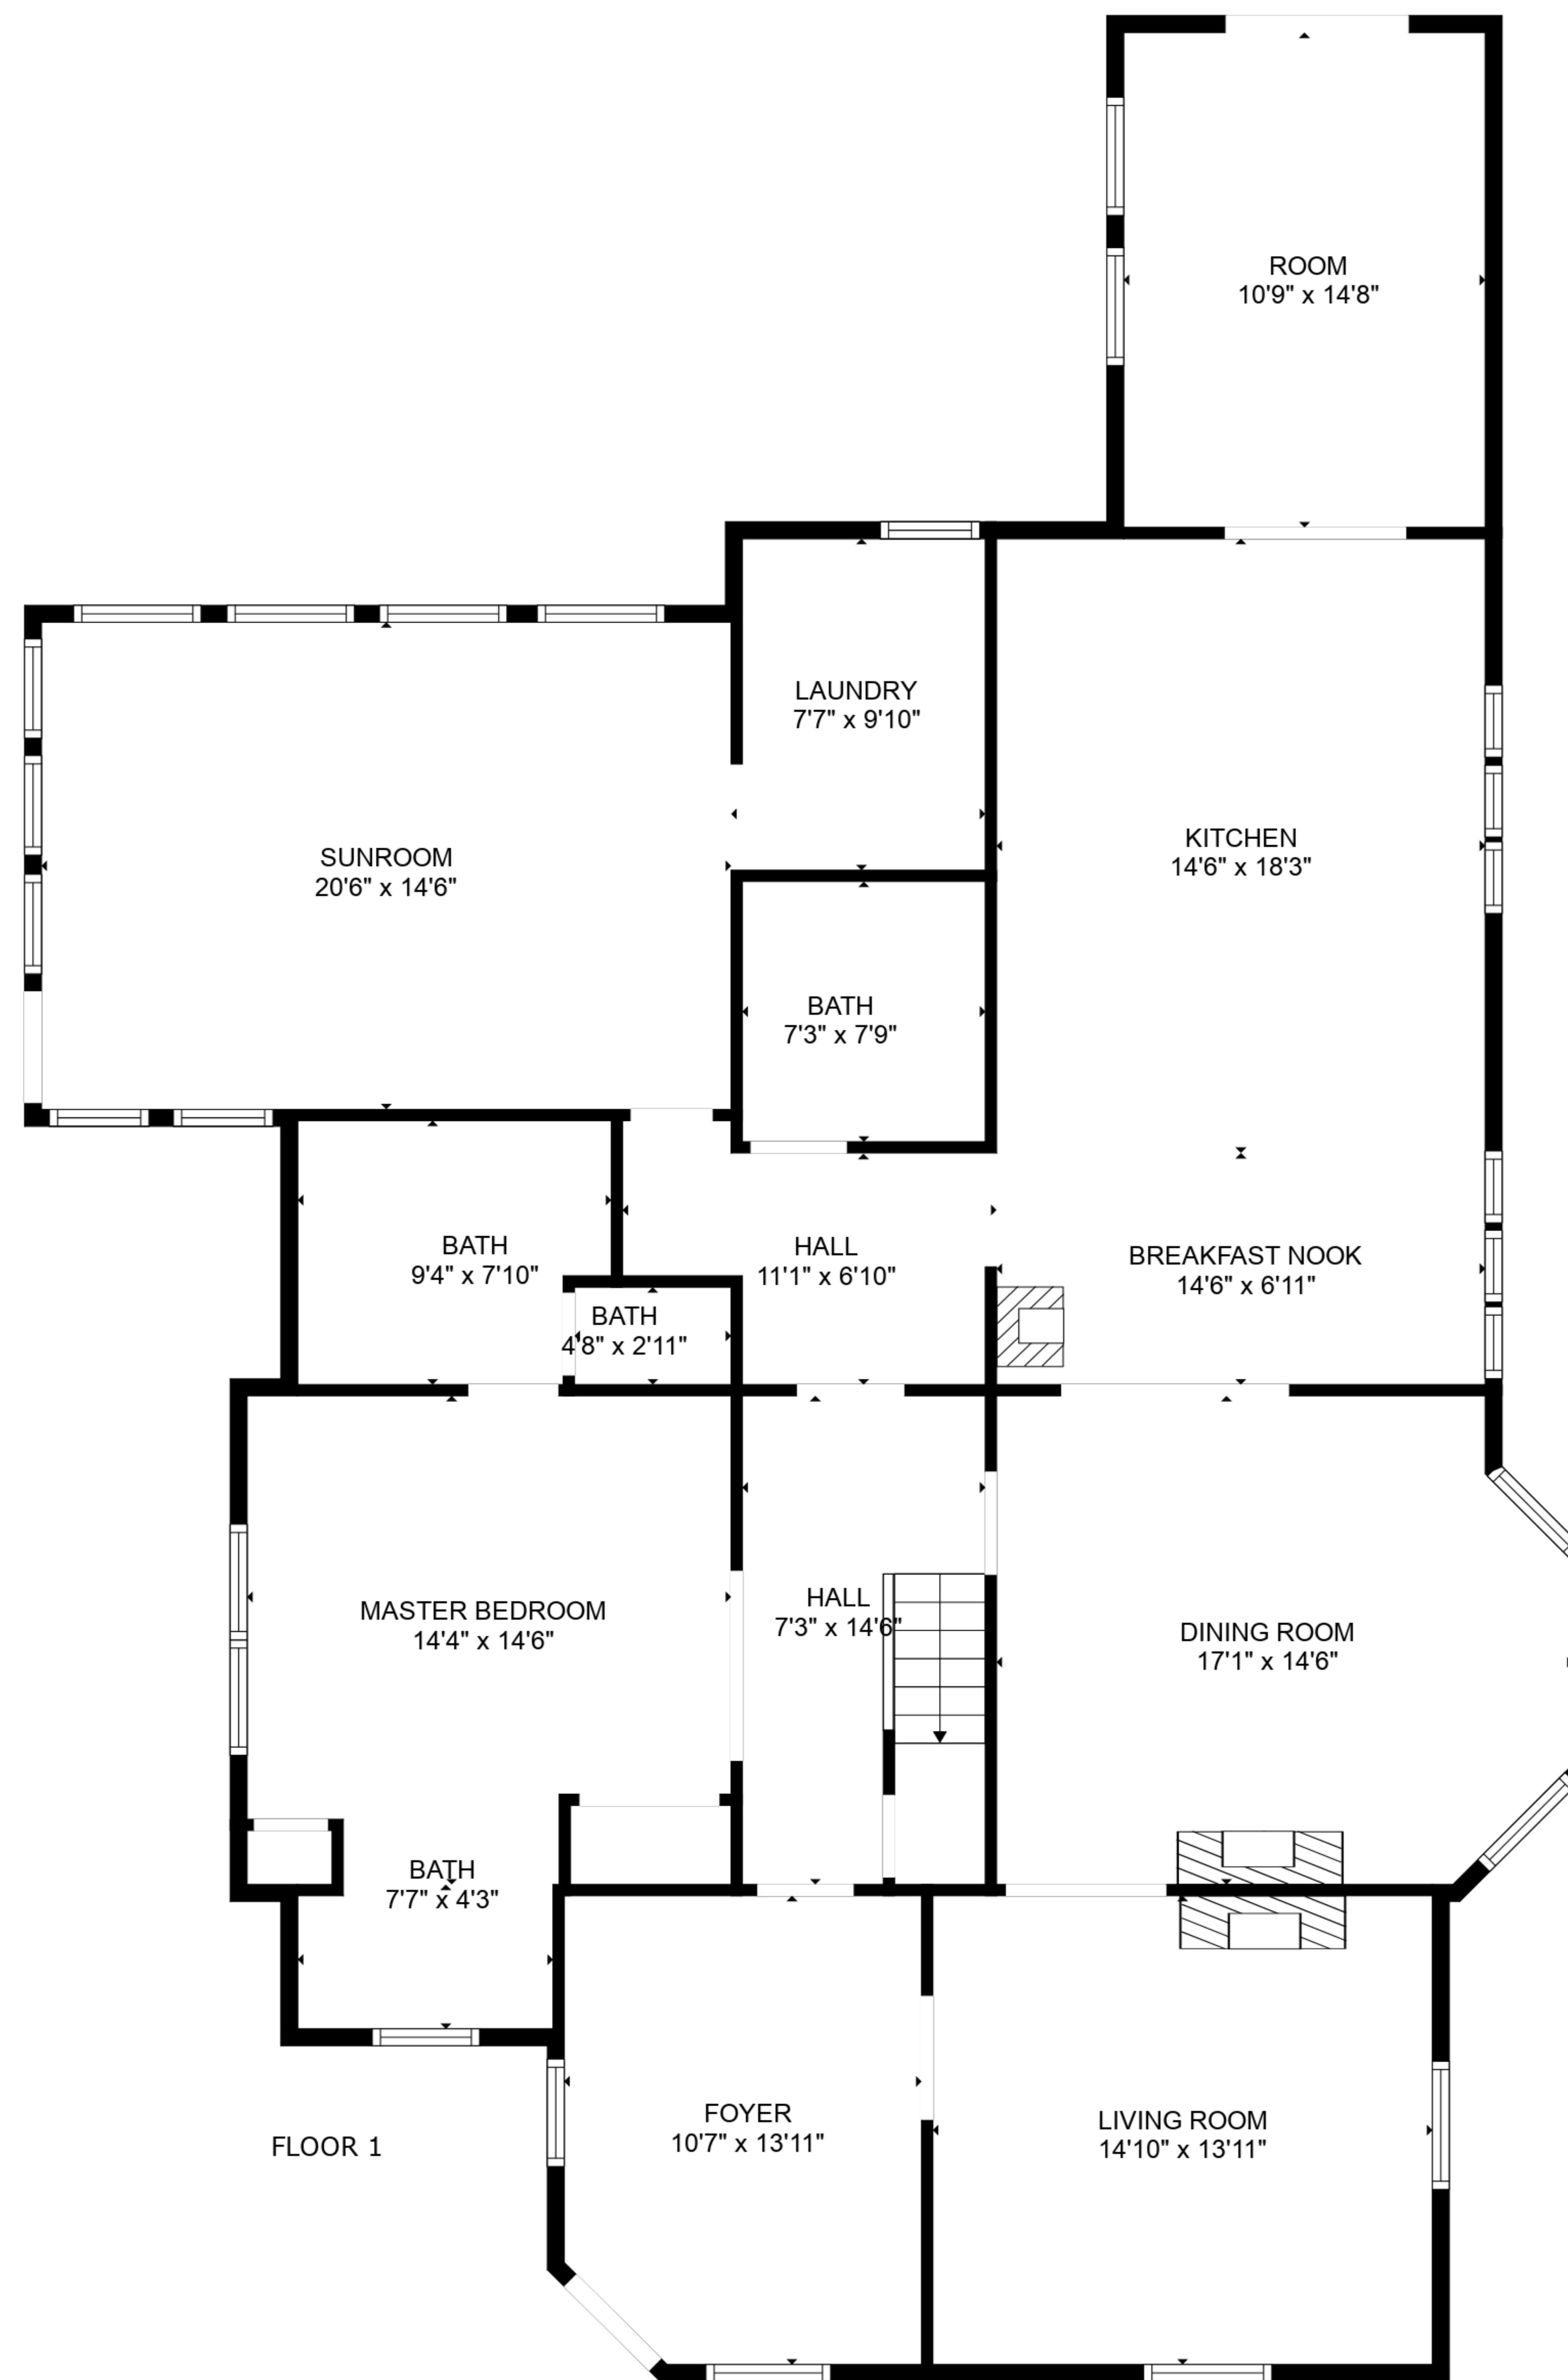

TOTAL: 3217 sq. ft
 FLOOR 1: 2087 sq. ft, FLOOR 2: 1130 sq. ft
 EXCLUDED AREAS: LOW CEILING: 50 sq. ft

TOTAL: 3217 sq. ft
FLOOR 1: 2087 sq. ft, FLOOR 2: 1130 sq. ft
EXCLUDED AREAS: LOW CEILING: 50 sq. ft

TOTAL: 3217 sq. ft
 FLOOR 1: 2087 sq. ft, FLOOR 2: 1130 sq. ft
 EXCLUDED AREAS: LOW CEILING: 50 sq. ft