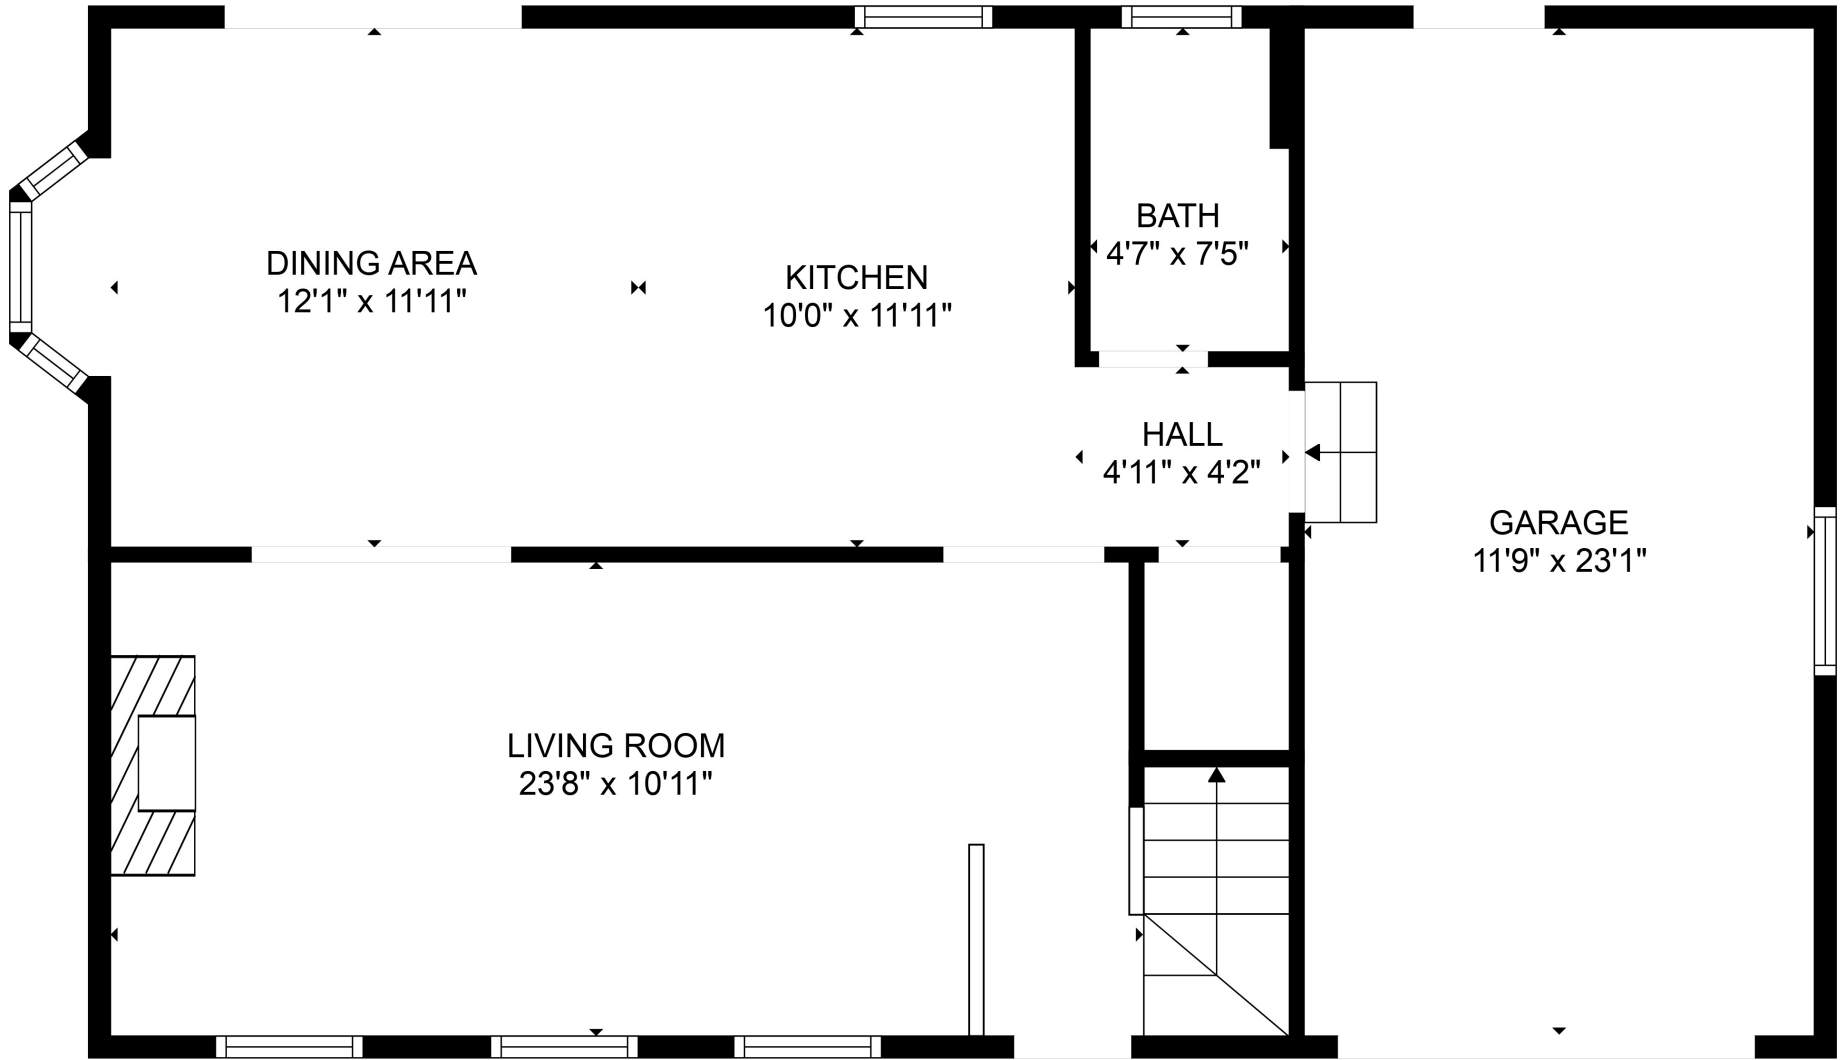

FLOOR 1

FLOOR 2

Total scanned area: 1777 sq. ft

SIZES AND DIMENSIONS ARE APPROXIMATE. ACTUAL MAY VARY.

Total scanned area: 1777 sq. ft

SIZES AND DIMENSIONS ARE APPROXIMATE. ACTUAL MAY VARY.

Total scanned area: 1777 sq. ft

SIZES AND DIMENSIONS ARE APPROXIMATE. ACTUAL MAY VARY.