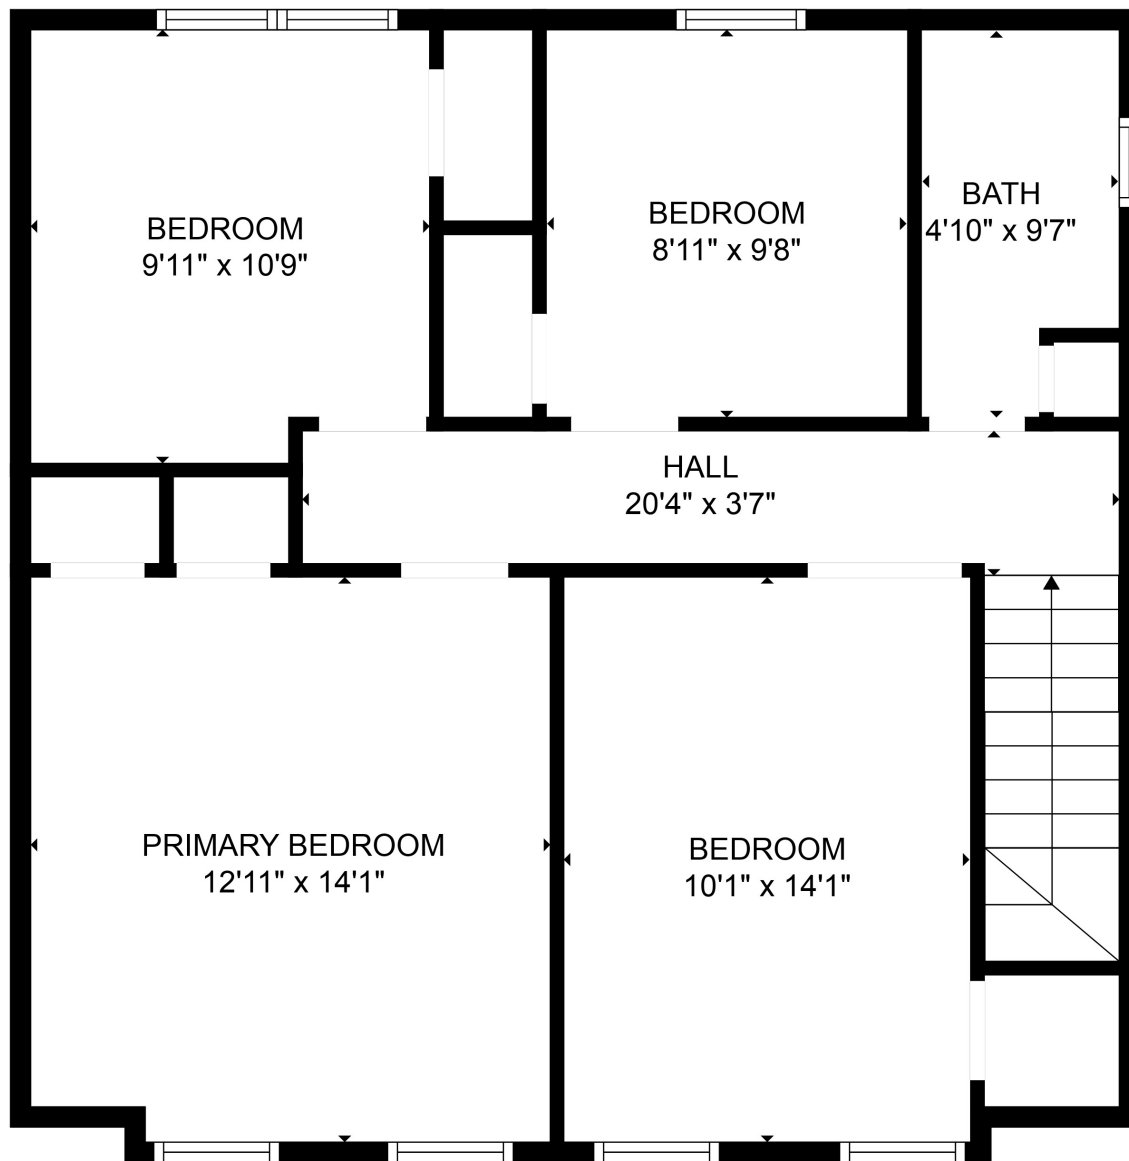

FLOOR 1

FLOOR 2

Total scanned area: 1777 sq. ft

SIZES AND DIMENSIONS ARE APPROXIMATE. ACTUAL MAY VARY.

Total scanned area: 1777 sq. ft

SIZES AND DIMENSIONS ARE APPROXIMATE. ACTUAL MAY VARY.

Total scanned area: 1777 sq. ft

SIZES AND DIMENSIONS ARE APPROXIMATE. ACTUAL MAY VARY.