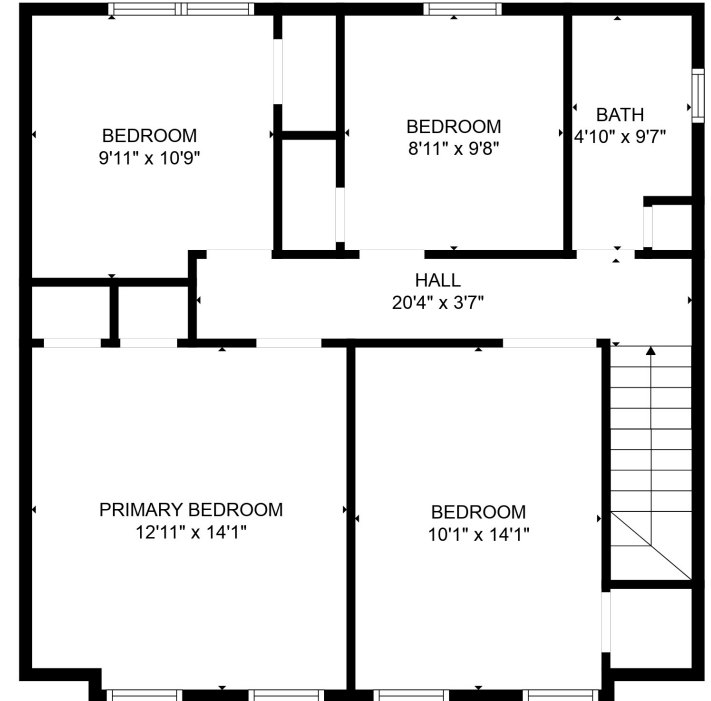

FLOOR 1

FLOOR 2

Total scanned area: 1777 sq. ft

SIZES AND DIMENSIONS ARE APPROXIMATE. ACTUAL MAY VARY.

Total scanned area: 1777 sq. ft

SIZES AND DIMENSIONS ARE APPROXIMATE. ACTUAL MAY VARY.

Total scanned area: 1777 sq. ft

SIZES AND DIMENSIONS ARE APPROXIMATE. ACTUAL MAY VARY.