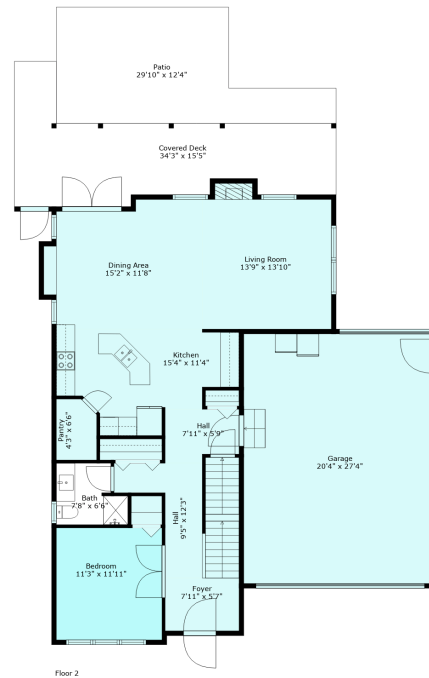

44405 McLaren Dr

Sabrina Vandenberg PREC
sabrina@chilliwackproperties.net

Estimated Areas:

Below Main: 1006 sq. ft

Main Floor: 1116 sq. ft

Above Main: 1446 sq. ft

Total: 3568 Sq. Ft

44405 McLaren Dr

Sabrina Vandenberg PREC
sabrina@chilliwackproperties.net

Estimated Areas:

Below Main: 1006 sq. ft

Main Floor: 1116 sq. ft

Above Main: 1446 sq. ft

Total: 3568 Sq. Ft

44405 McLaren Dr

Sabrina Vandenberg PREC
sabrina@chilliwackproperties.net

Estimated Areas:

Below Main: 1006 sq. ft

Main Floor: 1116 sq. ft

Above Main: 1446 sq. ft

Total: 3568 Sq. Ft

44405 McLaren Dr

Sabrina Vandenberg PREC
sabrina@chilliwackproperties.net

Estimated Areas:

Below Main: 1006 sq. ft

Main Floor: 1116 sq. ft

Above Main: 1446 sq. ft

Total: 3568 Sq. Ft