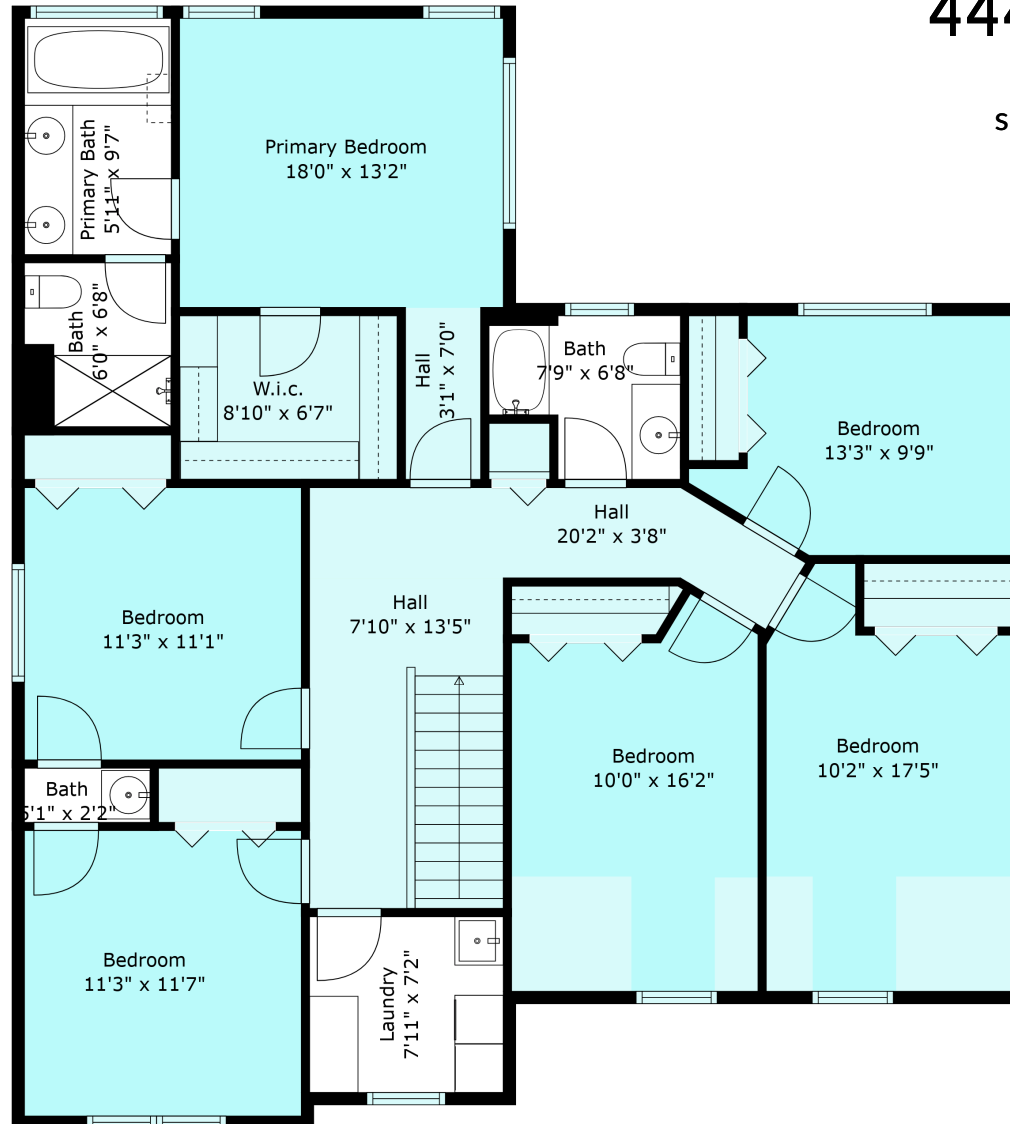

44405 McLaren Dr

Sabrina Vandenberg PREC
sabrina@chilliwackproperties.net

Estimated Areas:

Below Main: 1006 sq. ft

Main Floor: 1116 sq. ft

Above Main: 1446 sq. ft

Total: 3568 Sq. Ft

44405 McLaren Dr

Sabrina Vandenberg PREC
sabrina@chilliwackproperties.net

Estimated Areas:

Below Main: 1006 sq. ft

Main Floor: 1116 sq. ft

Above Main: 1446 sq. ft

Total: 3568 Sq. Ft

44405 McLaren Dr

Sabrina Vandenberg PREC
sabrina@chilliwackproperties.net

Estimated Areas:

Below Main: 1006 sq. ft

Main Floor: 1116 sq. ft

Above Main: 1446 sq. ft

Total: 3568 Sq. Ft

44405 McLaren Dr

Sabrina Vandenberg PREC
sabrina@chilliwackproperties.net

Estimated Areas:

Below Main: 1006 sq. ft

Main Floor: 1116 sq. ft

Above Main: 1446 sq. ft

Total: 3568 Sq. Ft