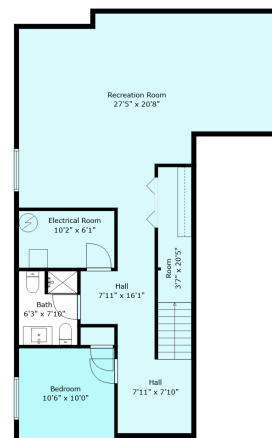

44405 McLaren Dr

Sabrina Vandenberg PREC
sabrina@chilliwackproperties.net

Estimated Areas:

Below Main: 1006 sq. ft

Main Floor: 1116 sq. ft

Above Main: 1446 sq. ft

Total: 3568 Sq. Ft

44405 McLaren Dr

Sabrina Vandenberg PREC
sabrina@chilliwackproperties.net

Estimated Areas:

Below Main: 1006 sq. ft

Main Floor: 1116 sq. ft

Above Main: 1446 sq. ft

Total: 3568 Sq. Ft

44405 McLaren Dr

Sabrina Vandenberg PREC
sabrina@chilliwackproperties.net

Estimated Areas:

Below Main: 1006 sq. ft

Main Floor: 1116 sq. ft

Above Main: 1446 sq. ft

Total: 3568 Sq. Ft

44405 McLaren Dr

Sabrina Vandenberg PREC
sabrina@chilliwackproperties.net

Estimated Areas:

Below Main: 1006 sq. ft

Main Floor: 1116 sq. ft

Above Main: 1446 sq. ft

Total: 3568 Sq. Ft