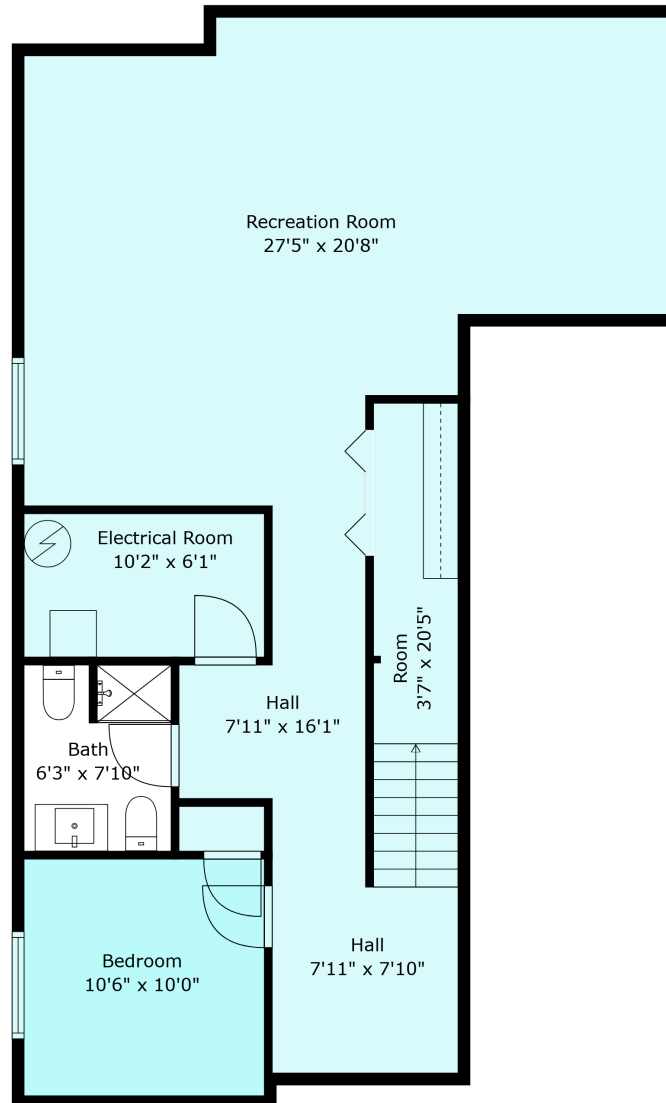

44405 McLaren Dr

Sabrina Vandenberg PREC
sabrina@chilliwackproperties.net

Estimated Areas:

Below Main: 1006 sq. ft

Main Floor: 1116 sq. ft

Above Main: 1446 sq. ft

Total: 3568 Sq. Ft

44405 McLaren Dr

Sabrina Vandenberg PREC
sabrina@chilliwackproperties.net

Estimated Areas:

Below Main: 1006 sq. ft

Main Floor: 1116 sq. ft

Above Main: 1446 sq. ft

Total: 3568 Sq. Ft

44405 McLaren Dr

Sabrina Vandenberg PREC
sabrina@chilliwackproperties.net

Estimated Areas:

Below Main: 1006 sq. ft

Main Floor: 1116 sq. ft

Above Main: 1446 sq. ft

Total: 3568 Sq. Ft

44405 McLaren Dr

Sabrina Vandenberg PREC
sabrina@chilliwackproperties.net

Estimated Areas:

Below Main: 1006 sq. ft

Main Floor: 1116 sq. ft

Above Main: 1446 sq. ft

Total: 3568 Sq. Ft