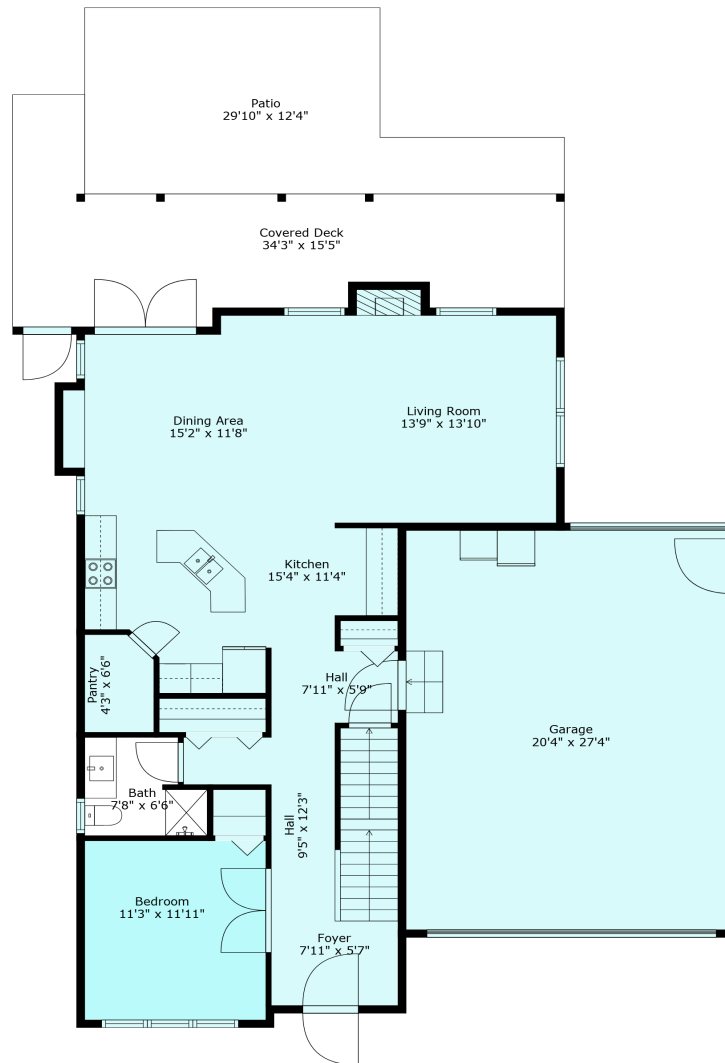

44405 McLaren Dr

Sabrina Vandenberg PREC
sabrina@chilliwackproperties.net

Estimated Areas:

Below Main: 1006 sq. ft

Main Floor: 1116 sq. ft

Above Main: 1446 sq. ft

Total: 3568 Sq. Ft

44405 McLaren Dr

Sabrina Vandenberg PREC
sabrina@chilliwackproperties.net

Estimated Areas:

Below Main: 1006 sq. ft

Main Floor: 1116 sq. ft

Above Main: 1446 sq. ft

Total: 3568 Sq. Ft

44405 McLaren Dr

Sabrina Vandenberg PREC
sabrina@chilliwackproperties.net

Estimated Areas:

Below Main: 1006 sq. ft

Main Floor: 1116 sq. ft

Above Main: 1446 sq. ft

Total: 3568 Sq. Ft

44405 McLaren Dr

Sabrina Vandenberg PREC
sabrina@chilliwackproperties.net

Estimated Areas:

Below Main: 1006 sq. ft

Main Floor: 1116 sq. ft

Above Main: 1446 sq. ft

Total: 3568 Sq. Ft