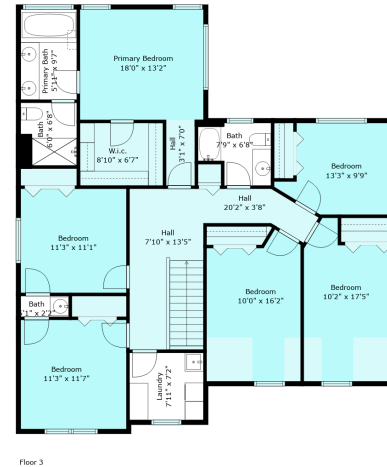

44405 McLaren Dr

Sabrina Vandenberg PREC
sabrina@chilliwackproperties.net

Estimated Areas:

Below Main: 1006 sq. ft

Main Floor: 1116 sq. ft

Above Main: 1446 sq. ft

Total: 3568 Sq. Ft

44405 McLaren Dr

Sabrina Vandenberg PREC
sabrina@chilliwackproperties.net

Estimated Areas:

Below Main: 1006 sq. ft

Main Floor: 1116 sq. ft

Above Main: 1446 sq. ft

Total: 3568 Sq. Ft

44405 McLaren Dr

Sabrina Vandenberg PREC
sabrina@chilliwackproperties.net

Estimated Areas:

Below Main: 1006 sq. ft

Main Floor: 1116 sq. ft

Above Main: 1446 sq. ft

Total: 3568 Sq. Ft

44405 McLaren Dr

Sabrina Vandenberg PREC
sabrina@chilliwackproperties.net

Estimated Areas:

Below Main: 1006 sq. ft

Main Floor: 1116 sq. ft

Above Main: 1446 sq. ft

Total: 3568 Sq. Ft