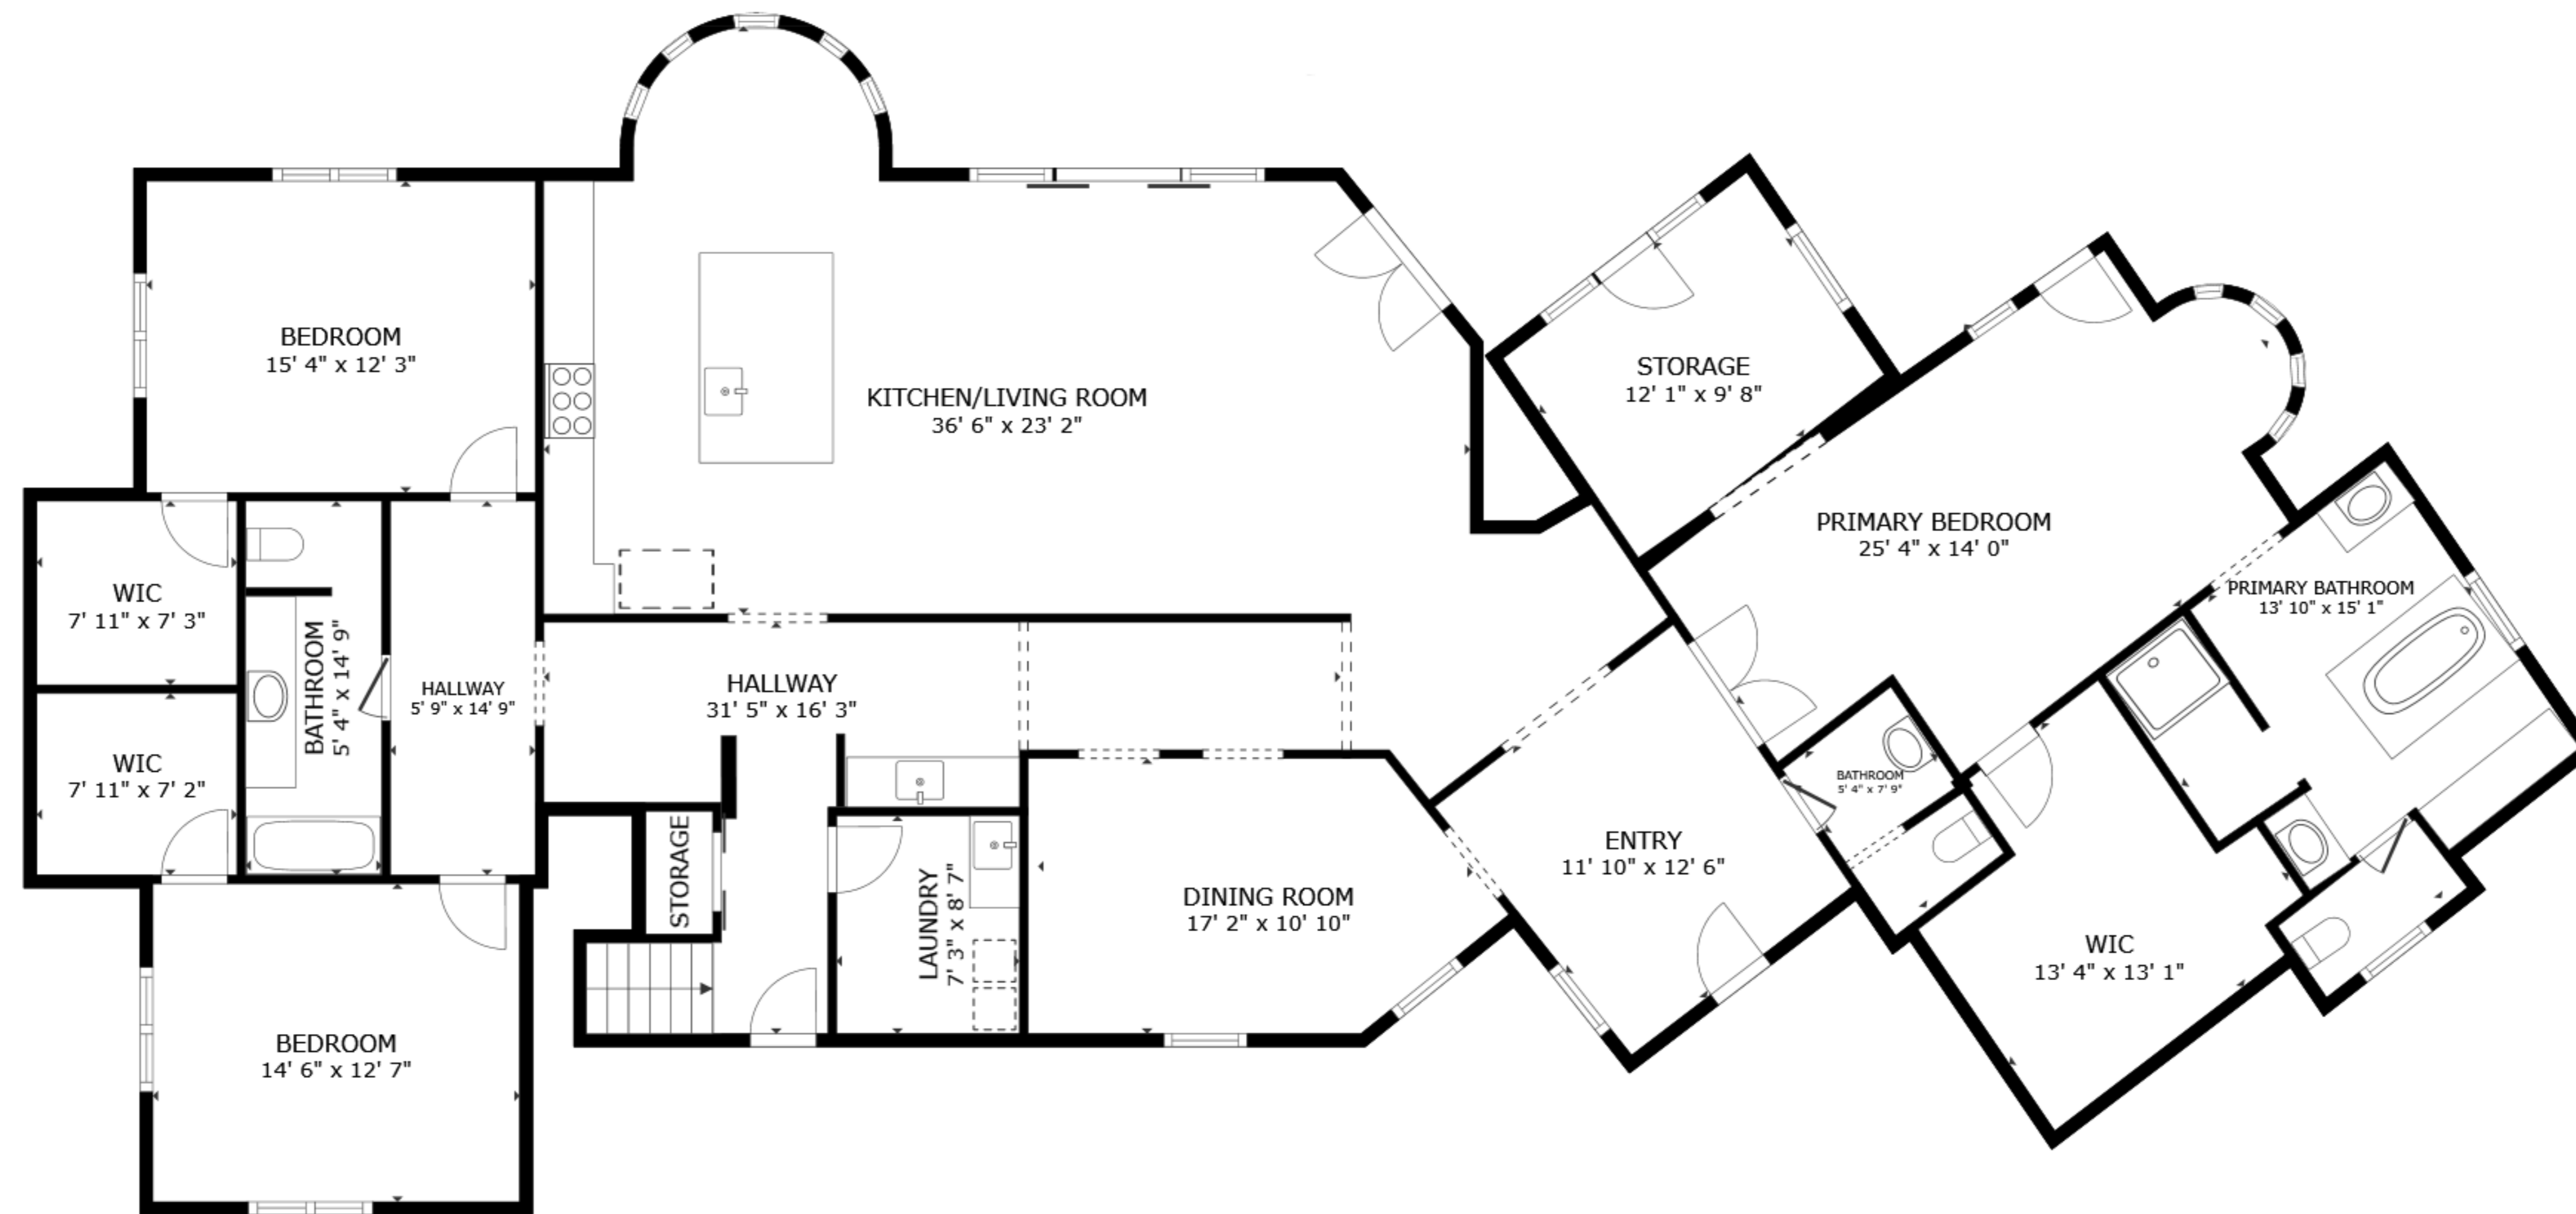

FLOOR 1

FLOOR 2

GROSS INTERNAL AREA  
 FLOOR 1 1,555 sq.ft. FLOOR 2 2,898 sq.ft.  
 TOTAL : 4,454 sq.ft.

SIZES AND DIMENSIONS ARE APPROXIMATE, ACTUAL MAY VARY.