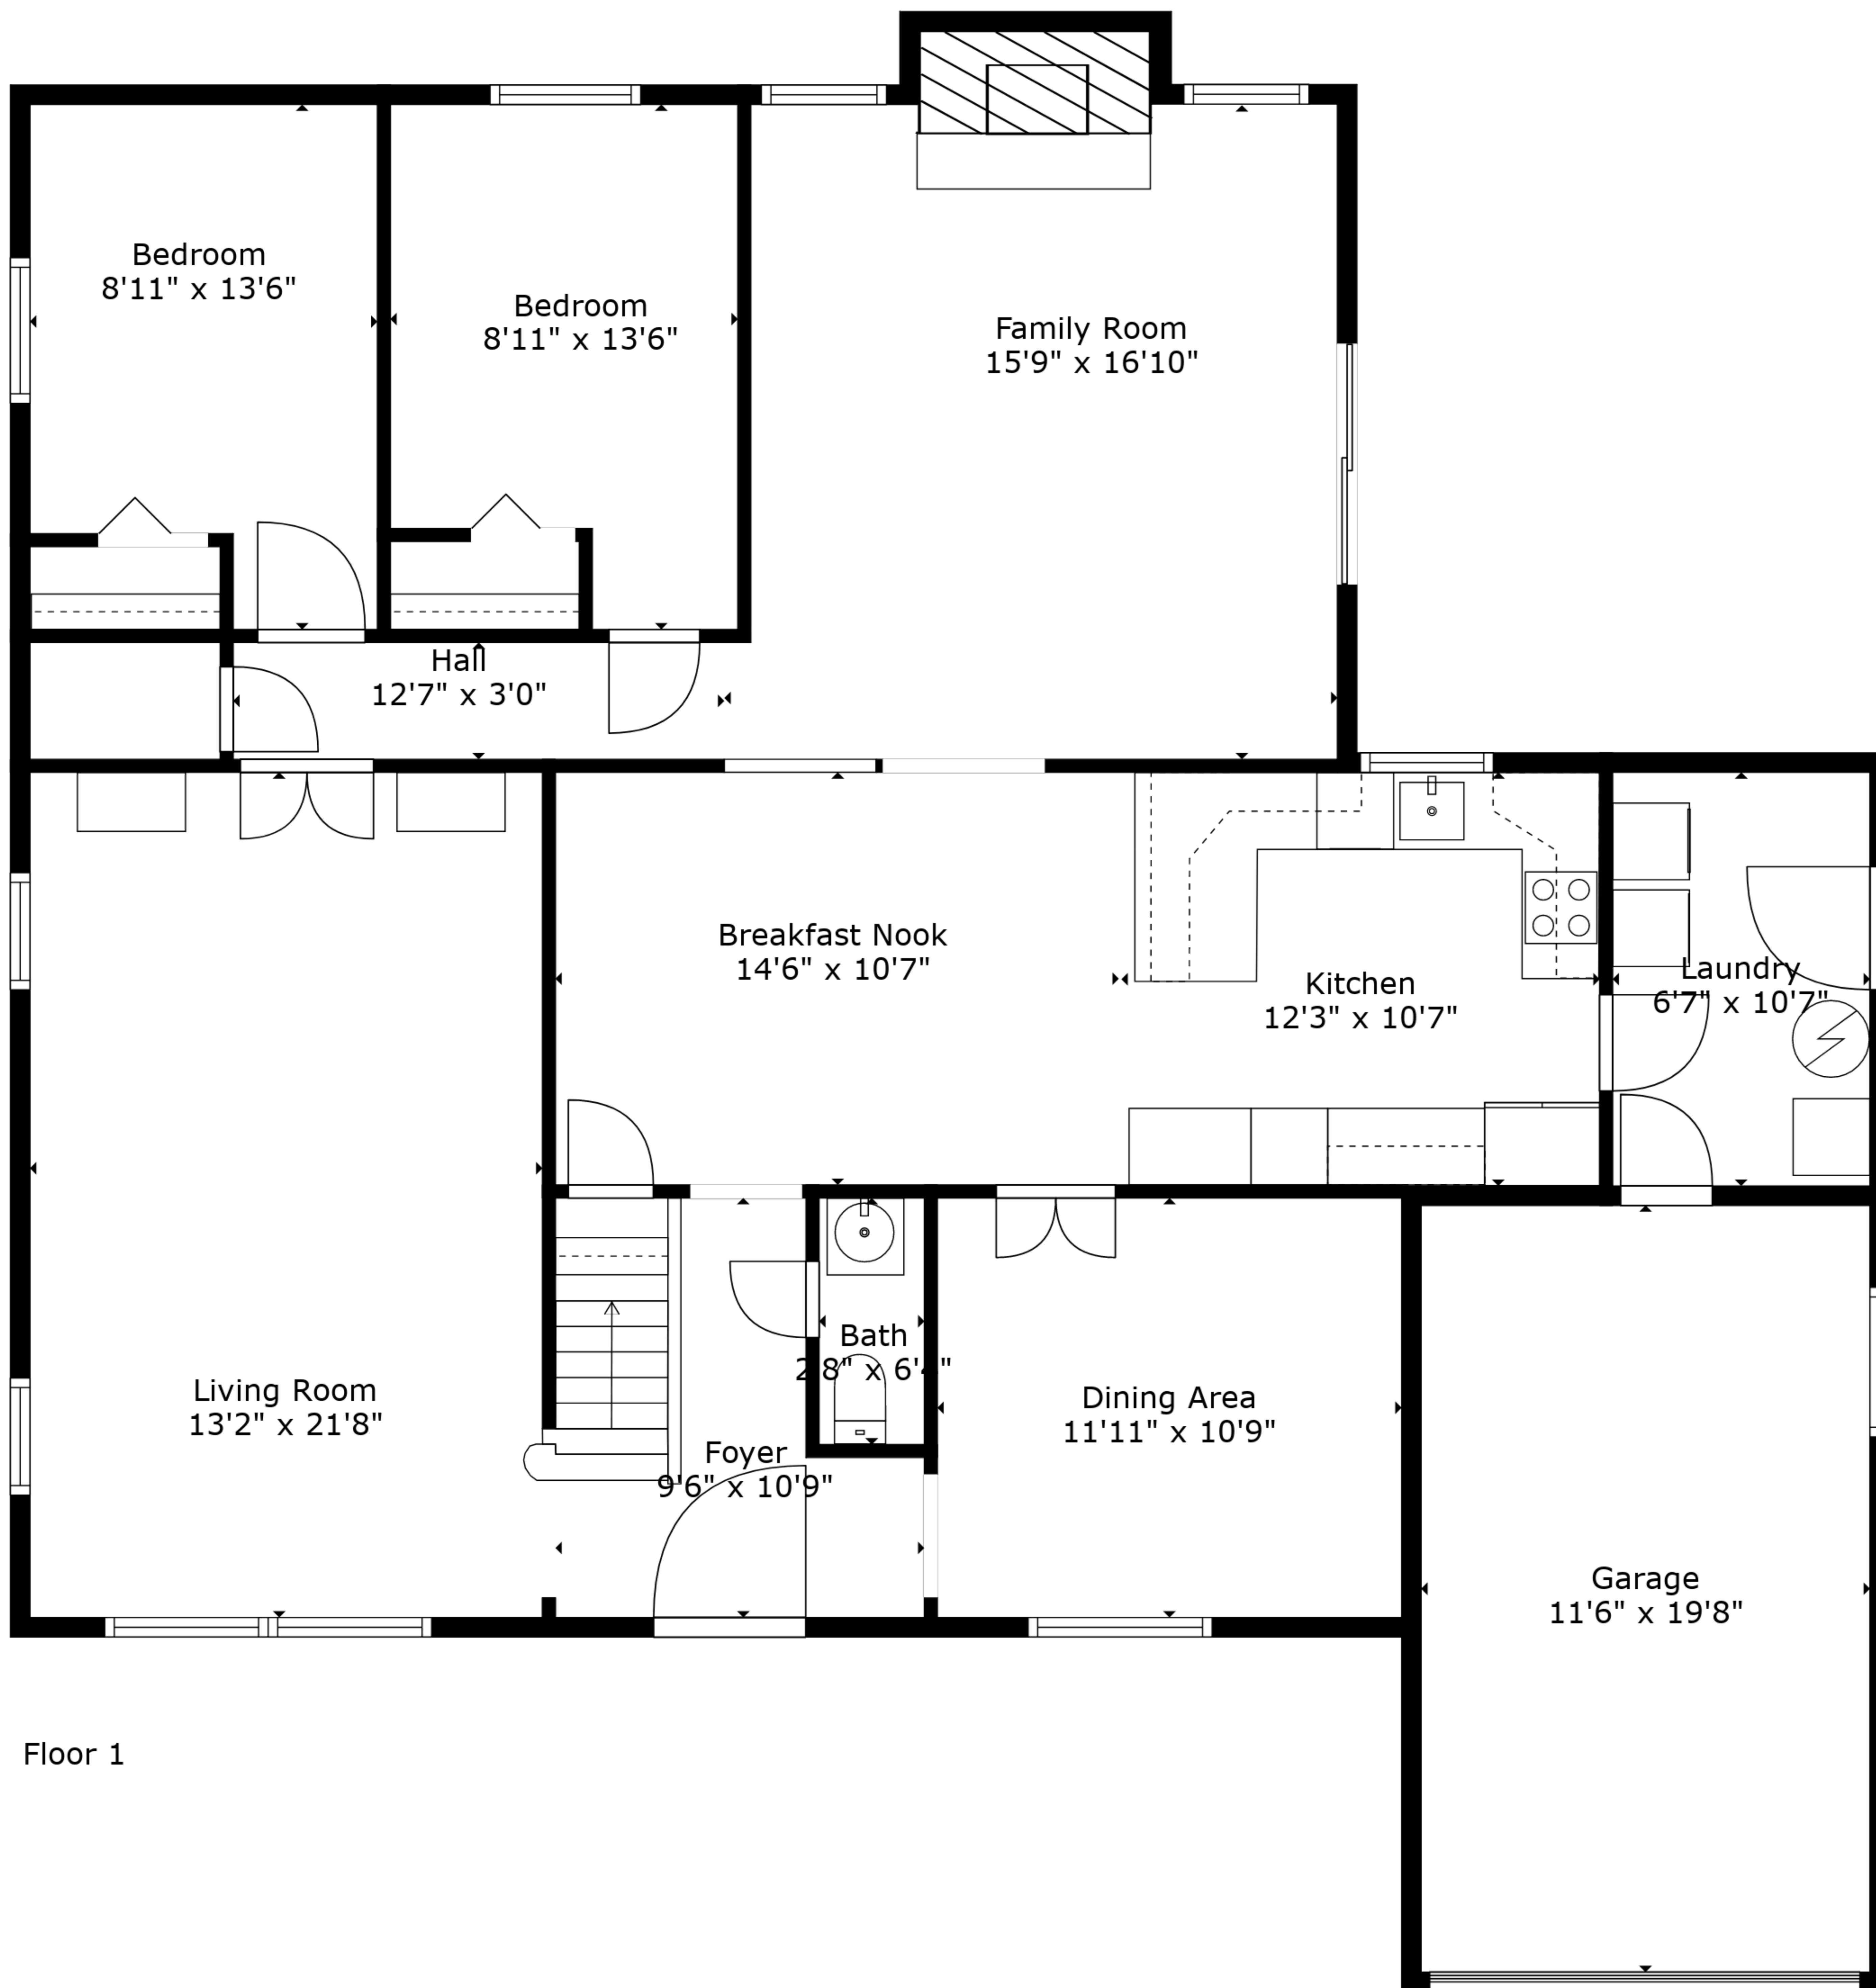

TOTAL: 2325 sq. ft

FLOOR 1: 1471 sq. ft, FLOOR 2: 854 sq. ft

EXCLUDED AREAS: GARAGE: 227 sq. ft, FIREPLACE: 13 sq. ft

Sizes And Dimensions Are Approximate And For Reference Only. Actual May Vary.

Floor 1

Floor 2