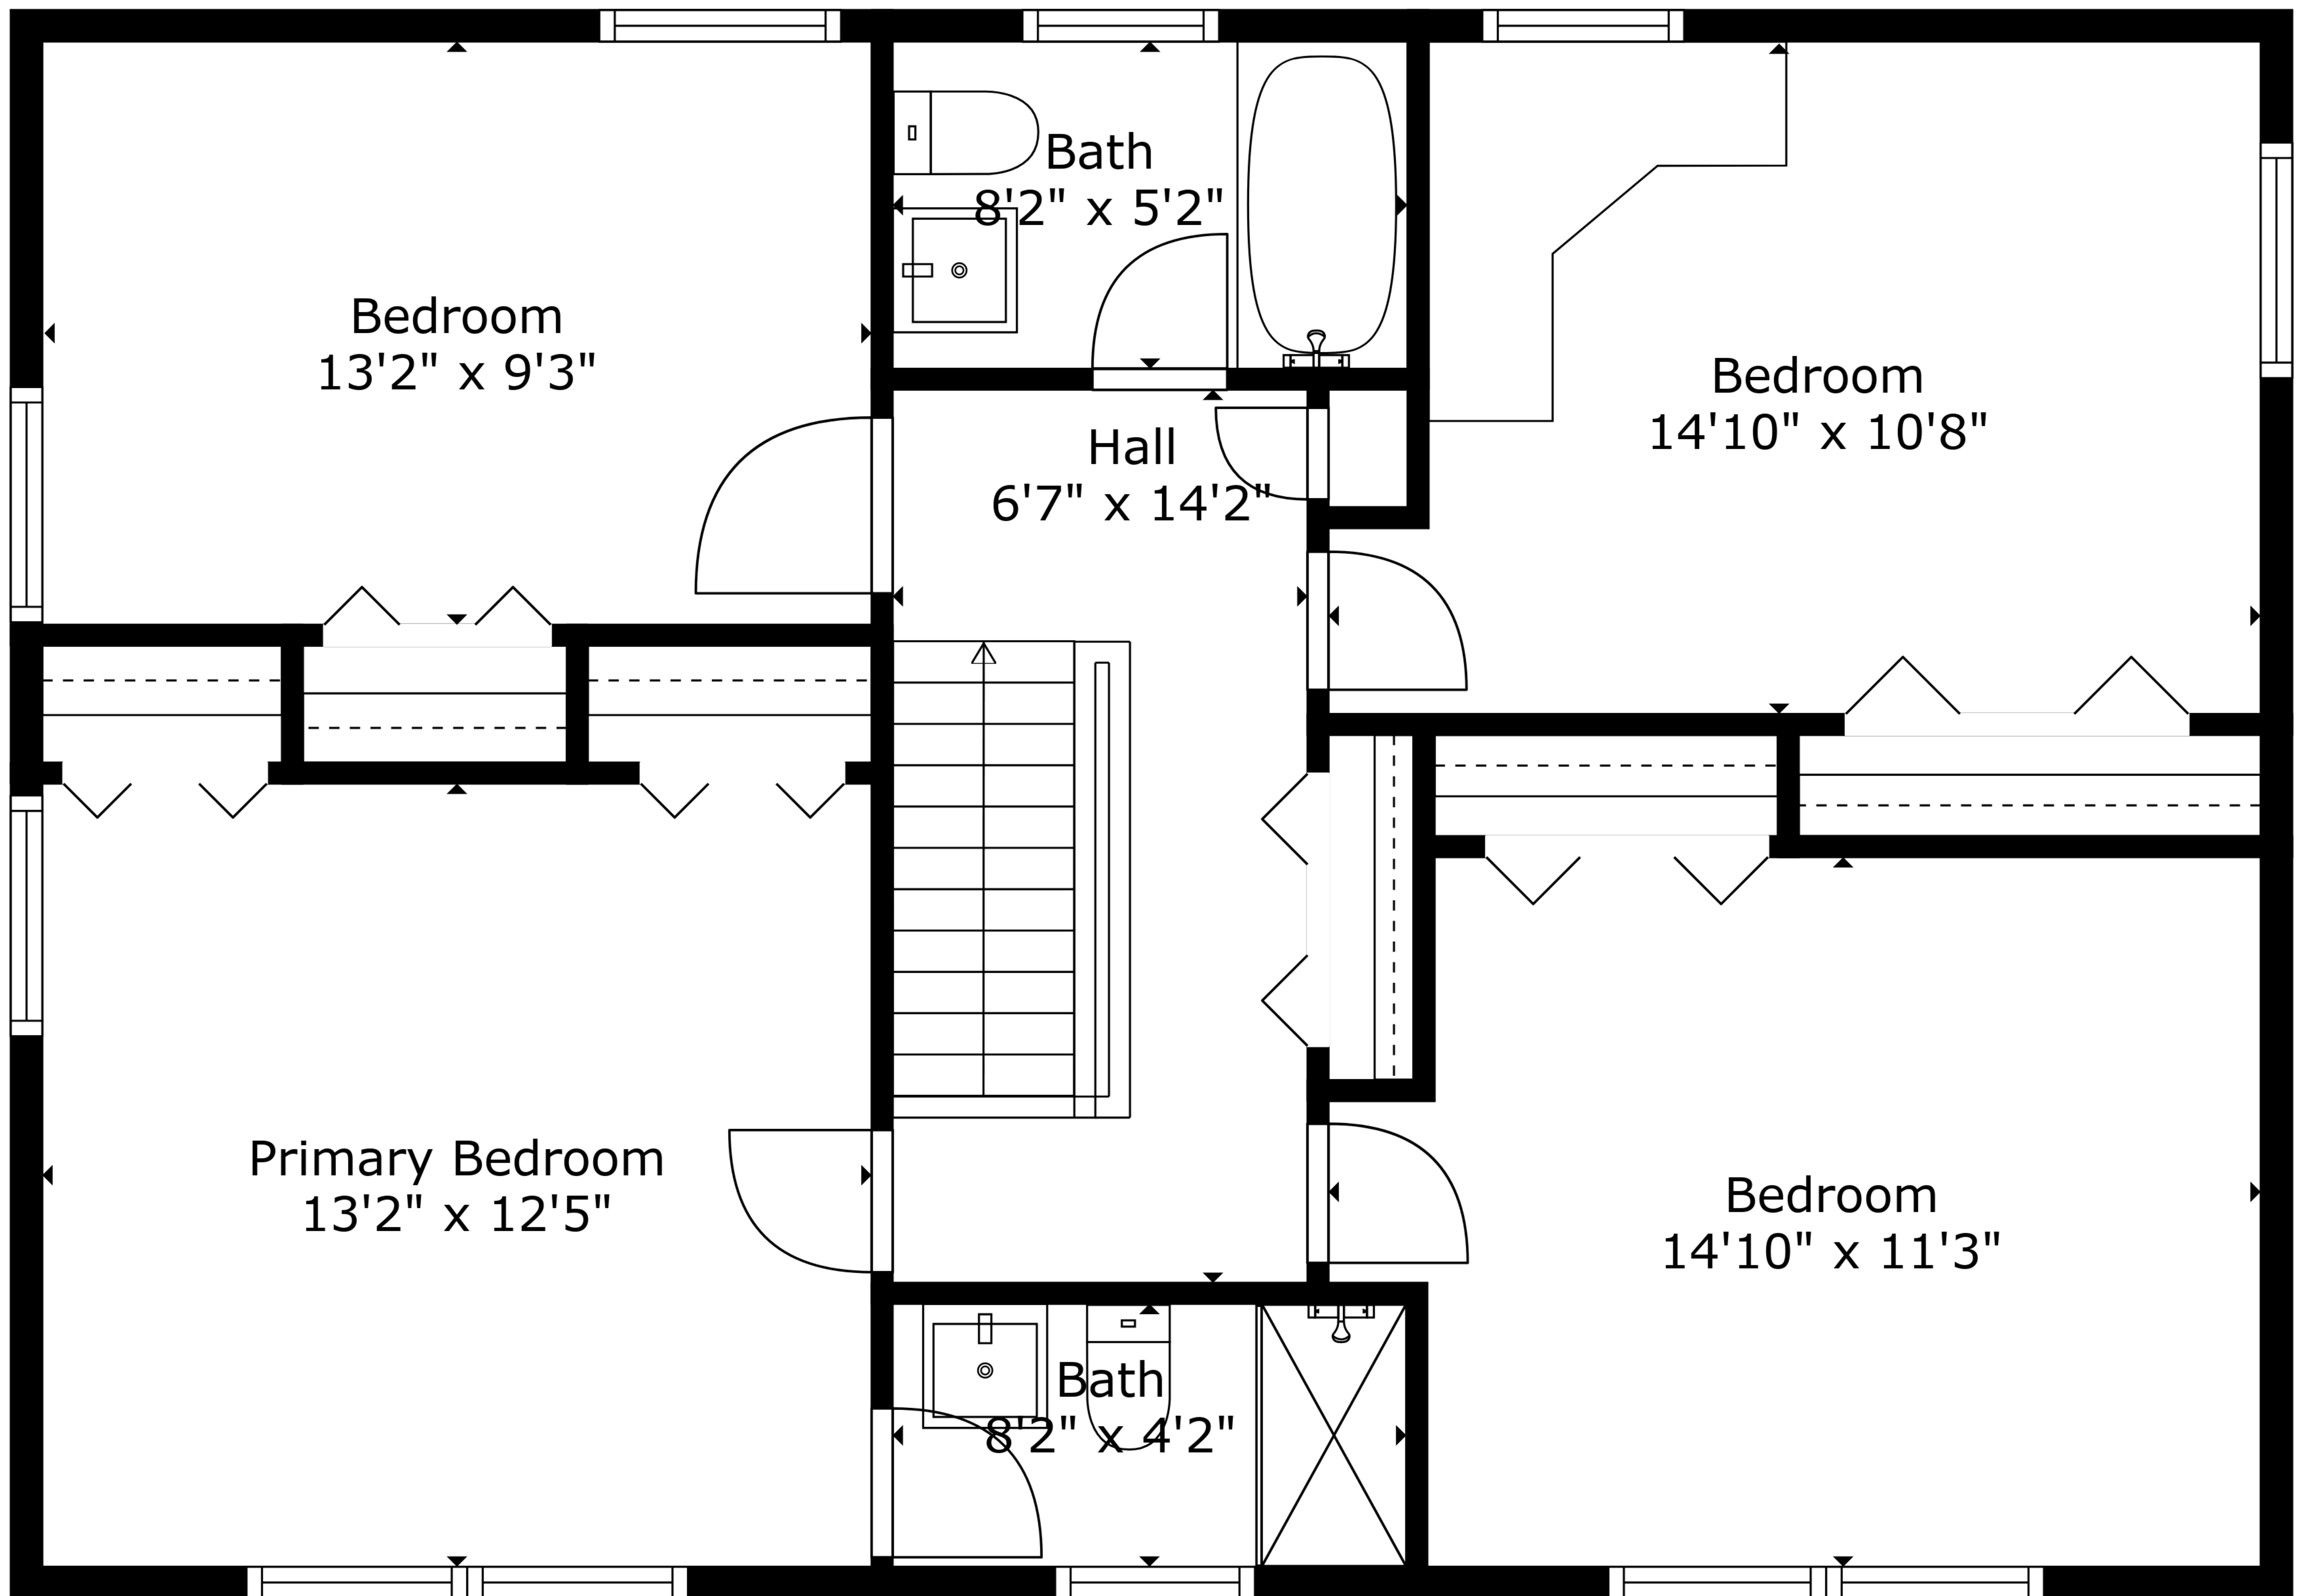

TOTAL: 2325 sq. ft

FLOOR 1: 1471 sq. ft, FLOOR 2: 854 sq. ft

EXCLUDED AREAS: GARAGE: 227 sq. ft, FIREPLACE: 13 sq. ft

Sizes And Dimensions Are Approximate And For Reference Only. Actual May Vary.

Floor 1

Floor 2