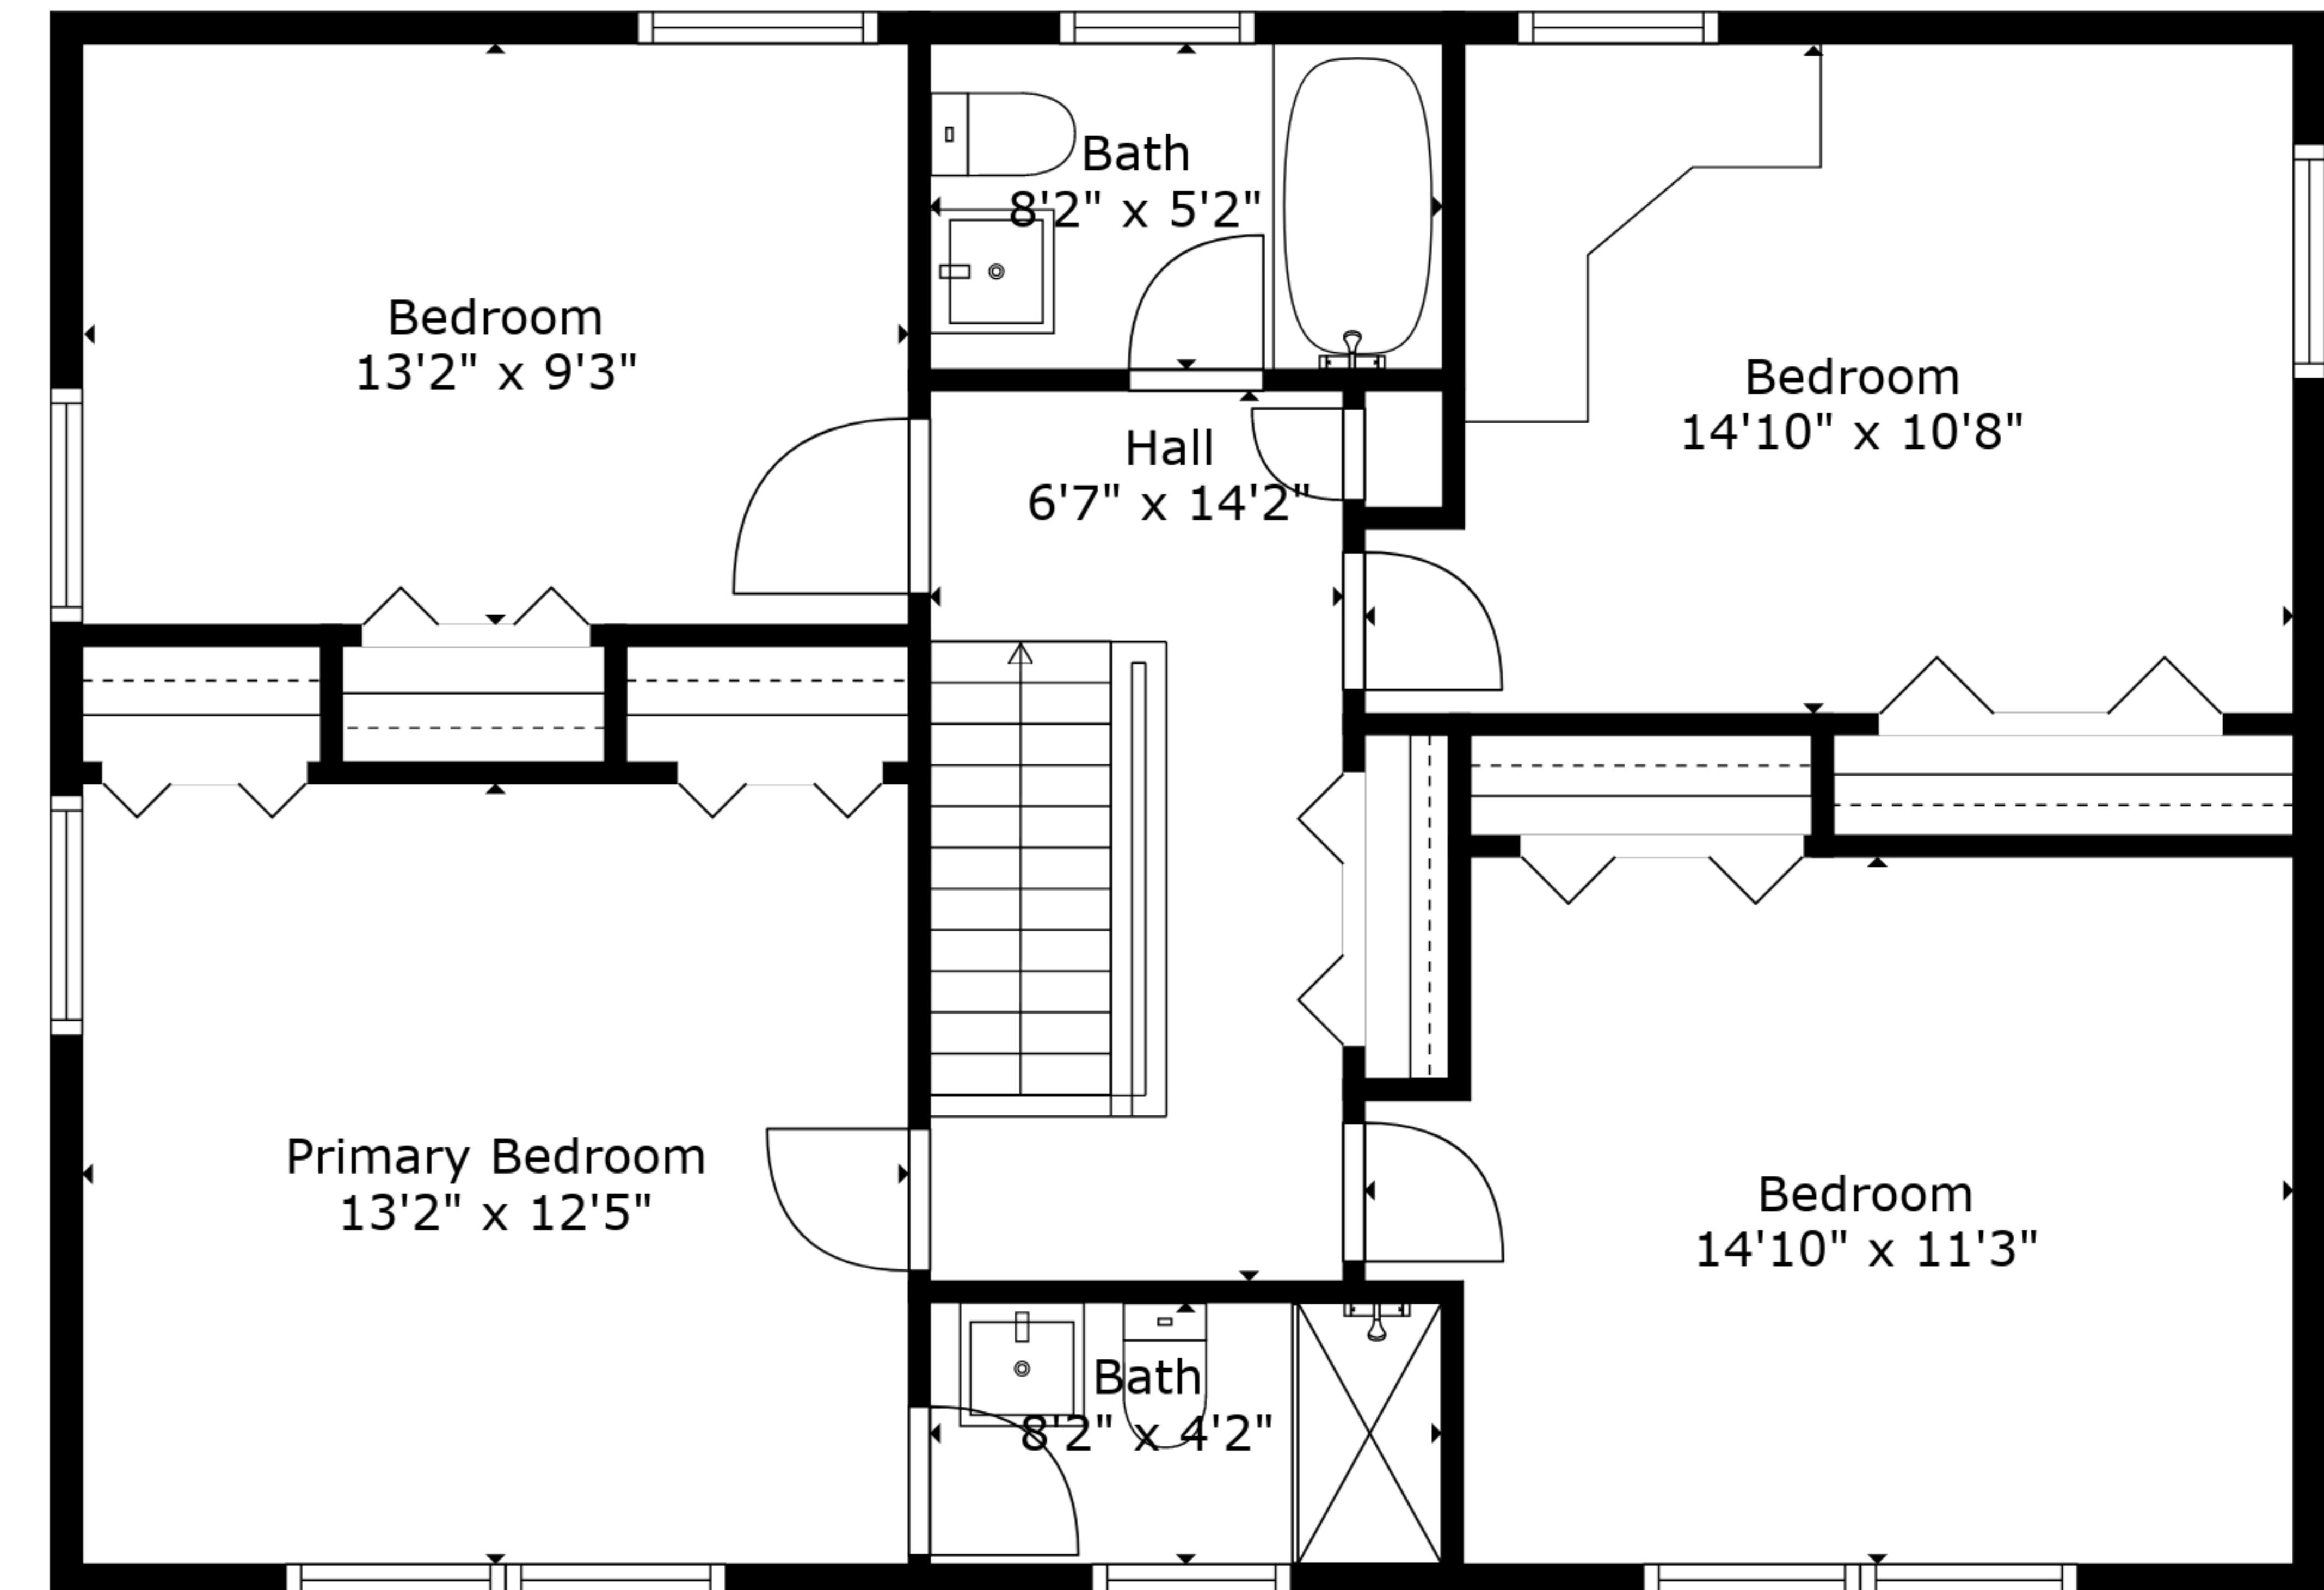

TOTAL: 2325 sq. ft

FLOOR 1: 1471 sq. ft, FLOOR 2: 854 sq. ft

EXCLUDED AREAS: GARAGE: 227 sq. ft, FIREPLACE: 13 sq. ft

Sizes And Dimensions Are Approximate And For Reference Only. Actual May Vary.

Floor 1

Floor 2