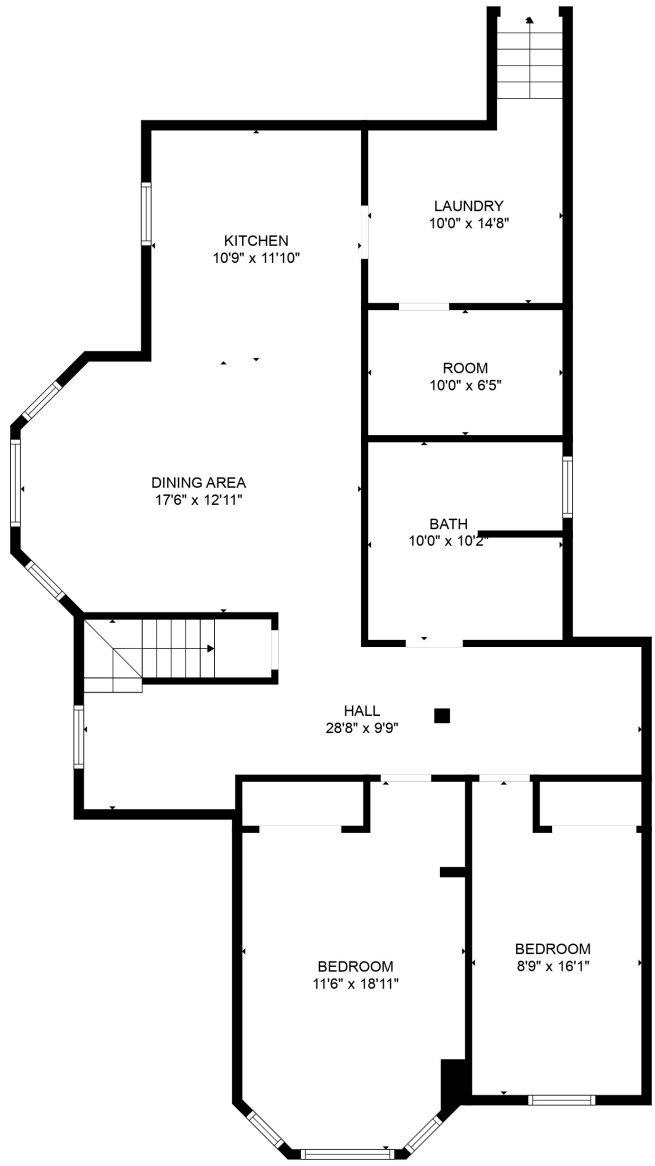

TOTAL: 3725 sq. ft
 BELOW GROUND: 1119 sq. ft, FLOOR 2: 1277 sq. ft, FLOOR 3: 1329 sq. ft
 EXCLUDED AREAS: LAUNDRY: 109 sq. ft, SCREENED PORCH: 271 sq. ft, FIREPLACE: 25 sq. ft,
 OPEN TO BELOW: 12 sq. ft

SIZES AND DIMENSIONS ARE APPROXIMATE, ACTUAL MAY VARY.

TOTAL: 3725 sq. ft
 BELOW GROUND: 1119 sq. ft, FLOOR 2: 1277 sq. ft, FLOOR 3: 1329 sq. ft
 EXCLUDED AREAS: LAUNDRY: 109 sq. ft, SCREENED PORCH: 271 sq. ft, FIREPLACE: 25 sq. ft,
 OPEN TO BELOW: 12 sq. ft