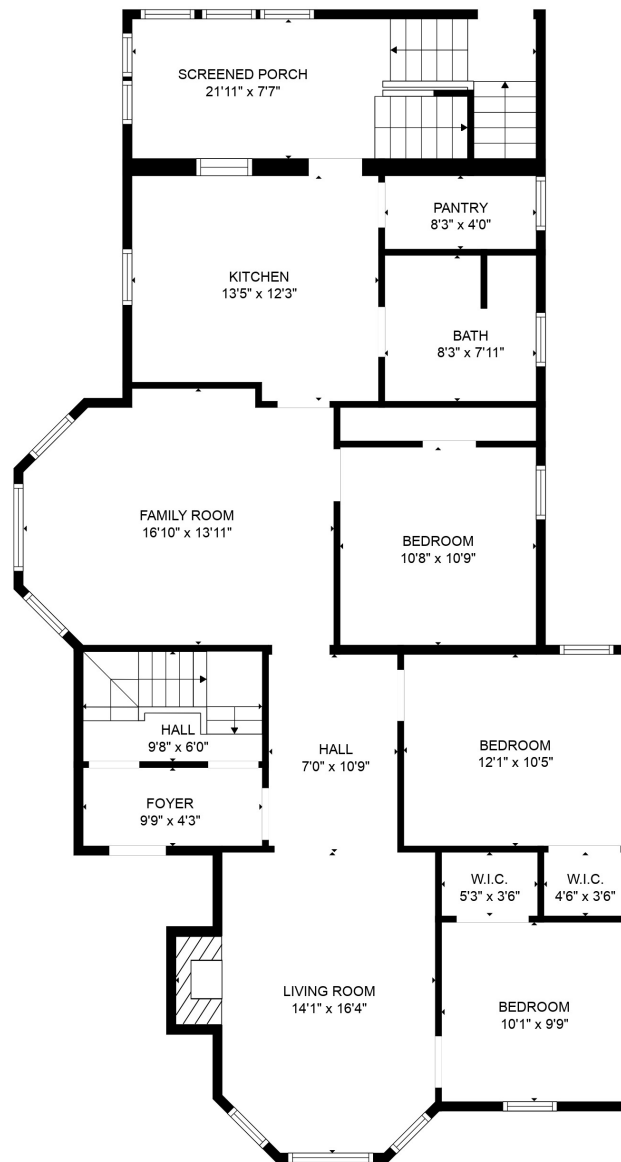

TOTAL: 3725 sq. ft
 BELOW GROUND: 1119 sq. ft, FLOOR 2: 1277 sq. ft, FLOOR 3: 1329 sq. ft
 EXCLUDED AREAS: LAUNDRY: 109 sq. ft, SCREENED PORCH: 271 sq. ft, FIREPLACE: 25 sq. ft,
 OPEN TO BELOW: 12 sq. ft

SIZES AND DIMENSIONS ARE APPROXIMATE, ACTUAL MAY VARY.

TOTAL: 3725 sq. ft
 BELOW GROUND: 1119 sq. ft, FLOOR 2: 1277 sq. ft, FLOOR 3: 1329 sq. ft
 EXCLUDED AREAS: LAUNDRY: 109 sq. ft, SCREENED PORCH: 271 sq. ft, FIREPLACE: 25 sq. ft,
 OPEN TO BELOW: 12 sq. ft