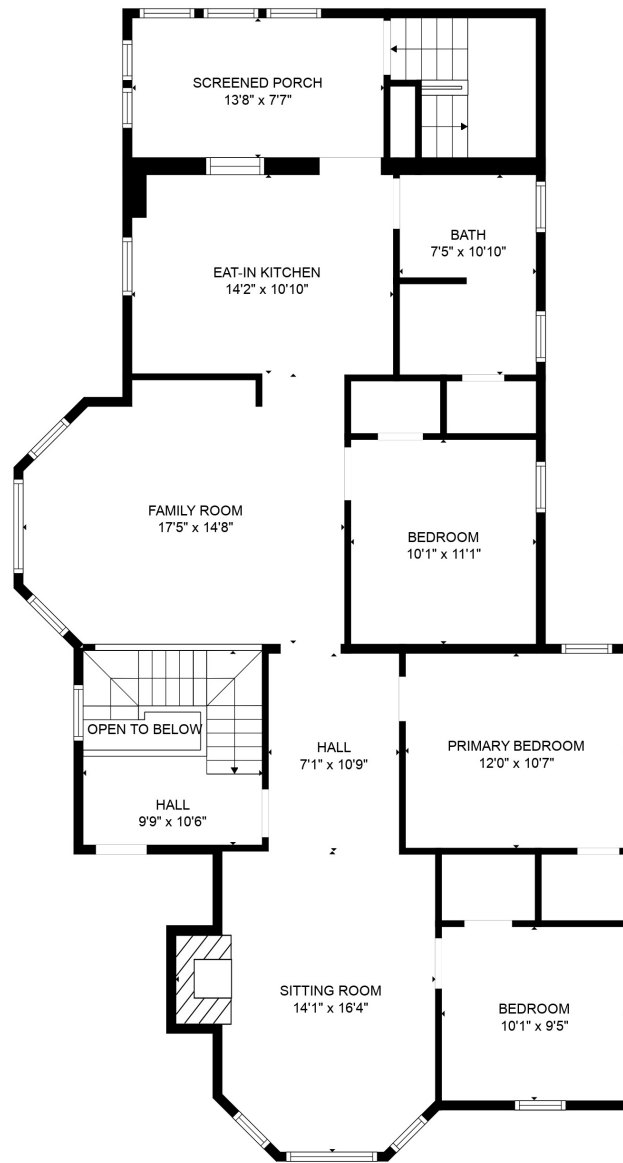

TOTAL: 3725 sq. ft
 BELOW GROUND: 1119 sq. ft, FLOOR 2: 1277 sq. ft, FLOOR 3: 1329 sq. ft
 EXCLUDED AREAS: LAUNDRY: 109 sq. ft, SCREENED PORCH: 271 sq. ft, FIREPLACE: 25 sq. ft,
 OPEN TO BELOW: 12 sq. ft

SIZES AND DIMENSIONS ARE APPROXIMATE, ACTUAL MAY VARY.

TOTAL: 3725 sq. ft
 BELOW GROUND: 1119 sq. ft, FLOOR 2: 1277 sq. ft, FLOOR 3: 1329 sq. ft
 EXCLUDED AREAS: LAUNDRY: 109 sq. ft, SCREENED PORCH: 271 sq. ft, FIREPLACE: 25 sq. ft,
 OPEN TO BELOW: 12 sq. ft