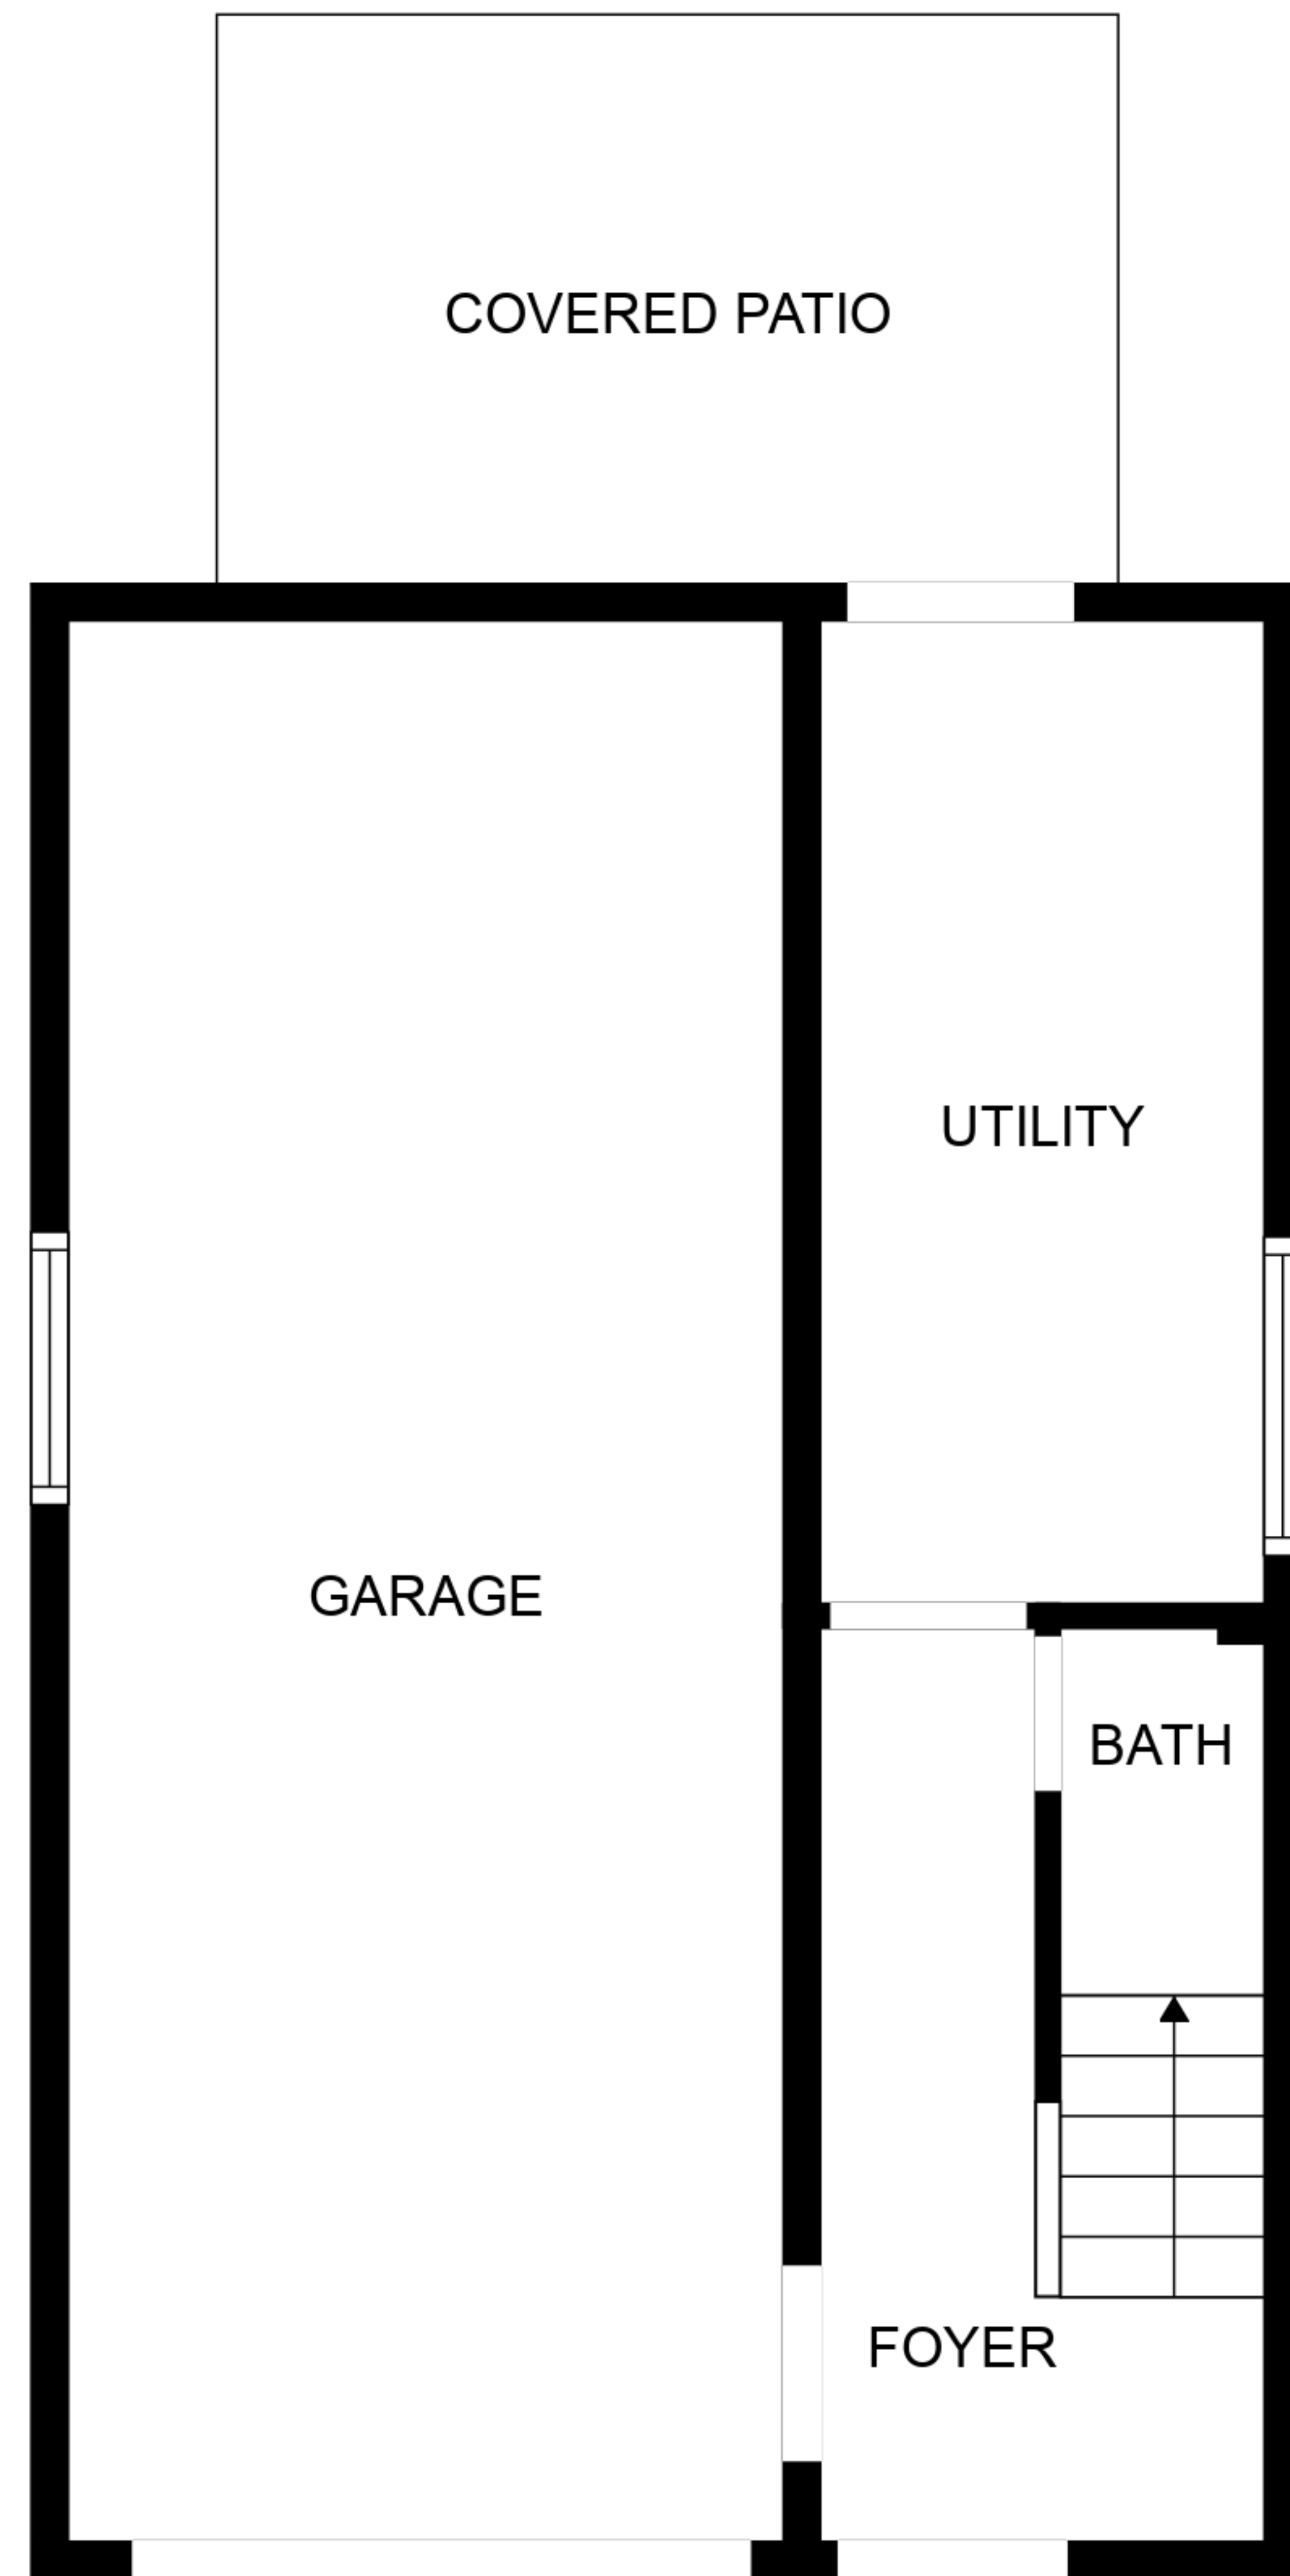

A floor plan of a shed, represented by a thick black border. The interior is mostly empty, with the word "SHED" centered in large, bold, black capital letters. At the bottom center, there is a small rectangular area with a white background and black outlines, possibly representing a door or a specific feature. The overall layout is simple and minimalist.

SHED

FLOOR 1

FLOOR 2

FLOOR 3

FLOOR 4