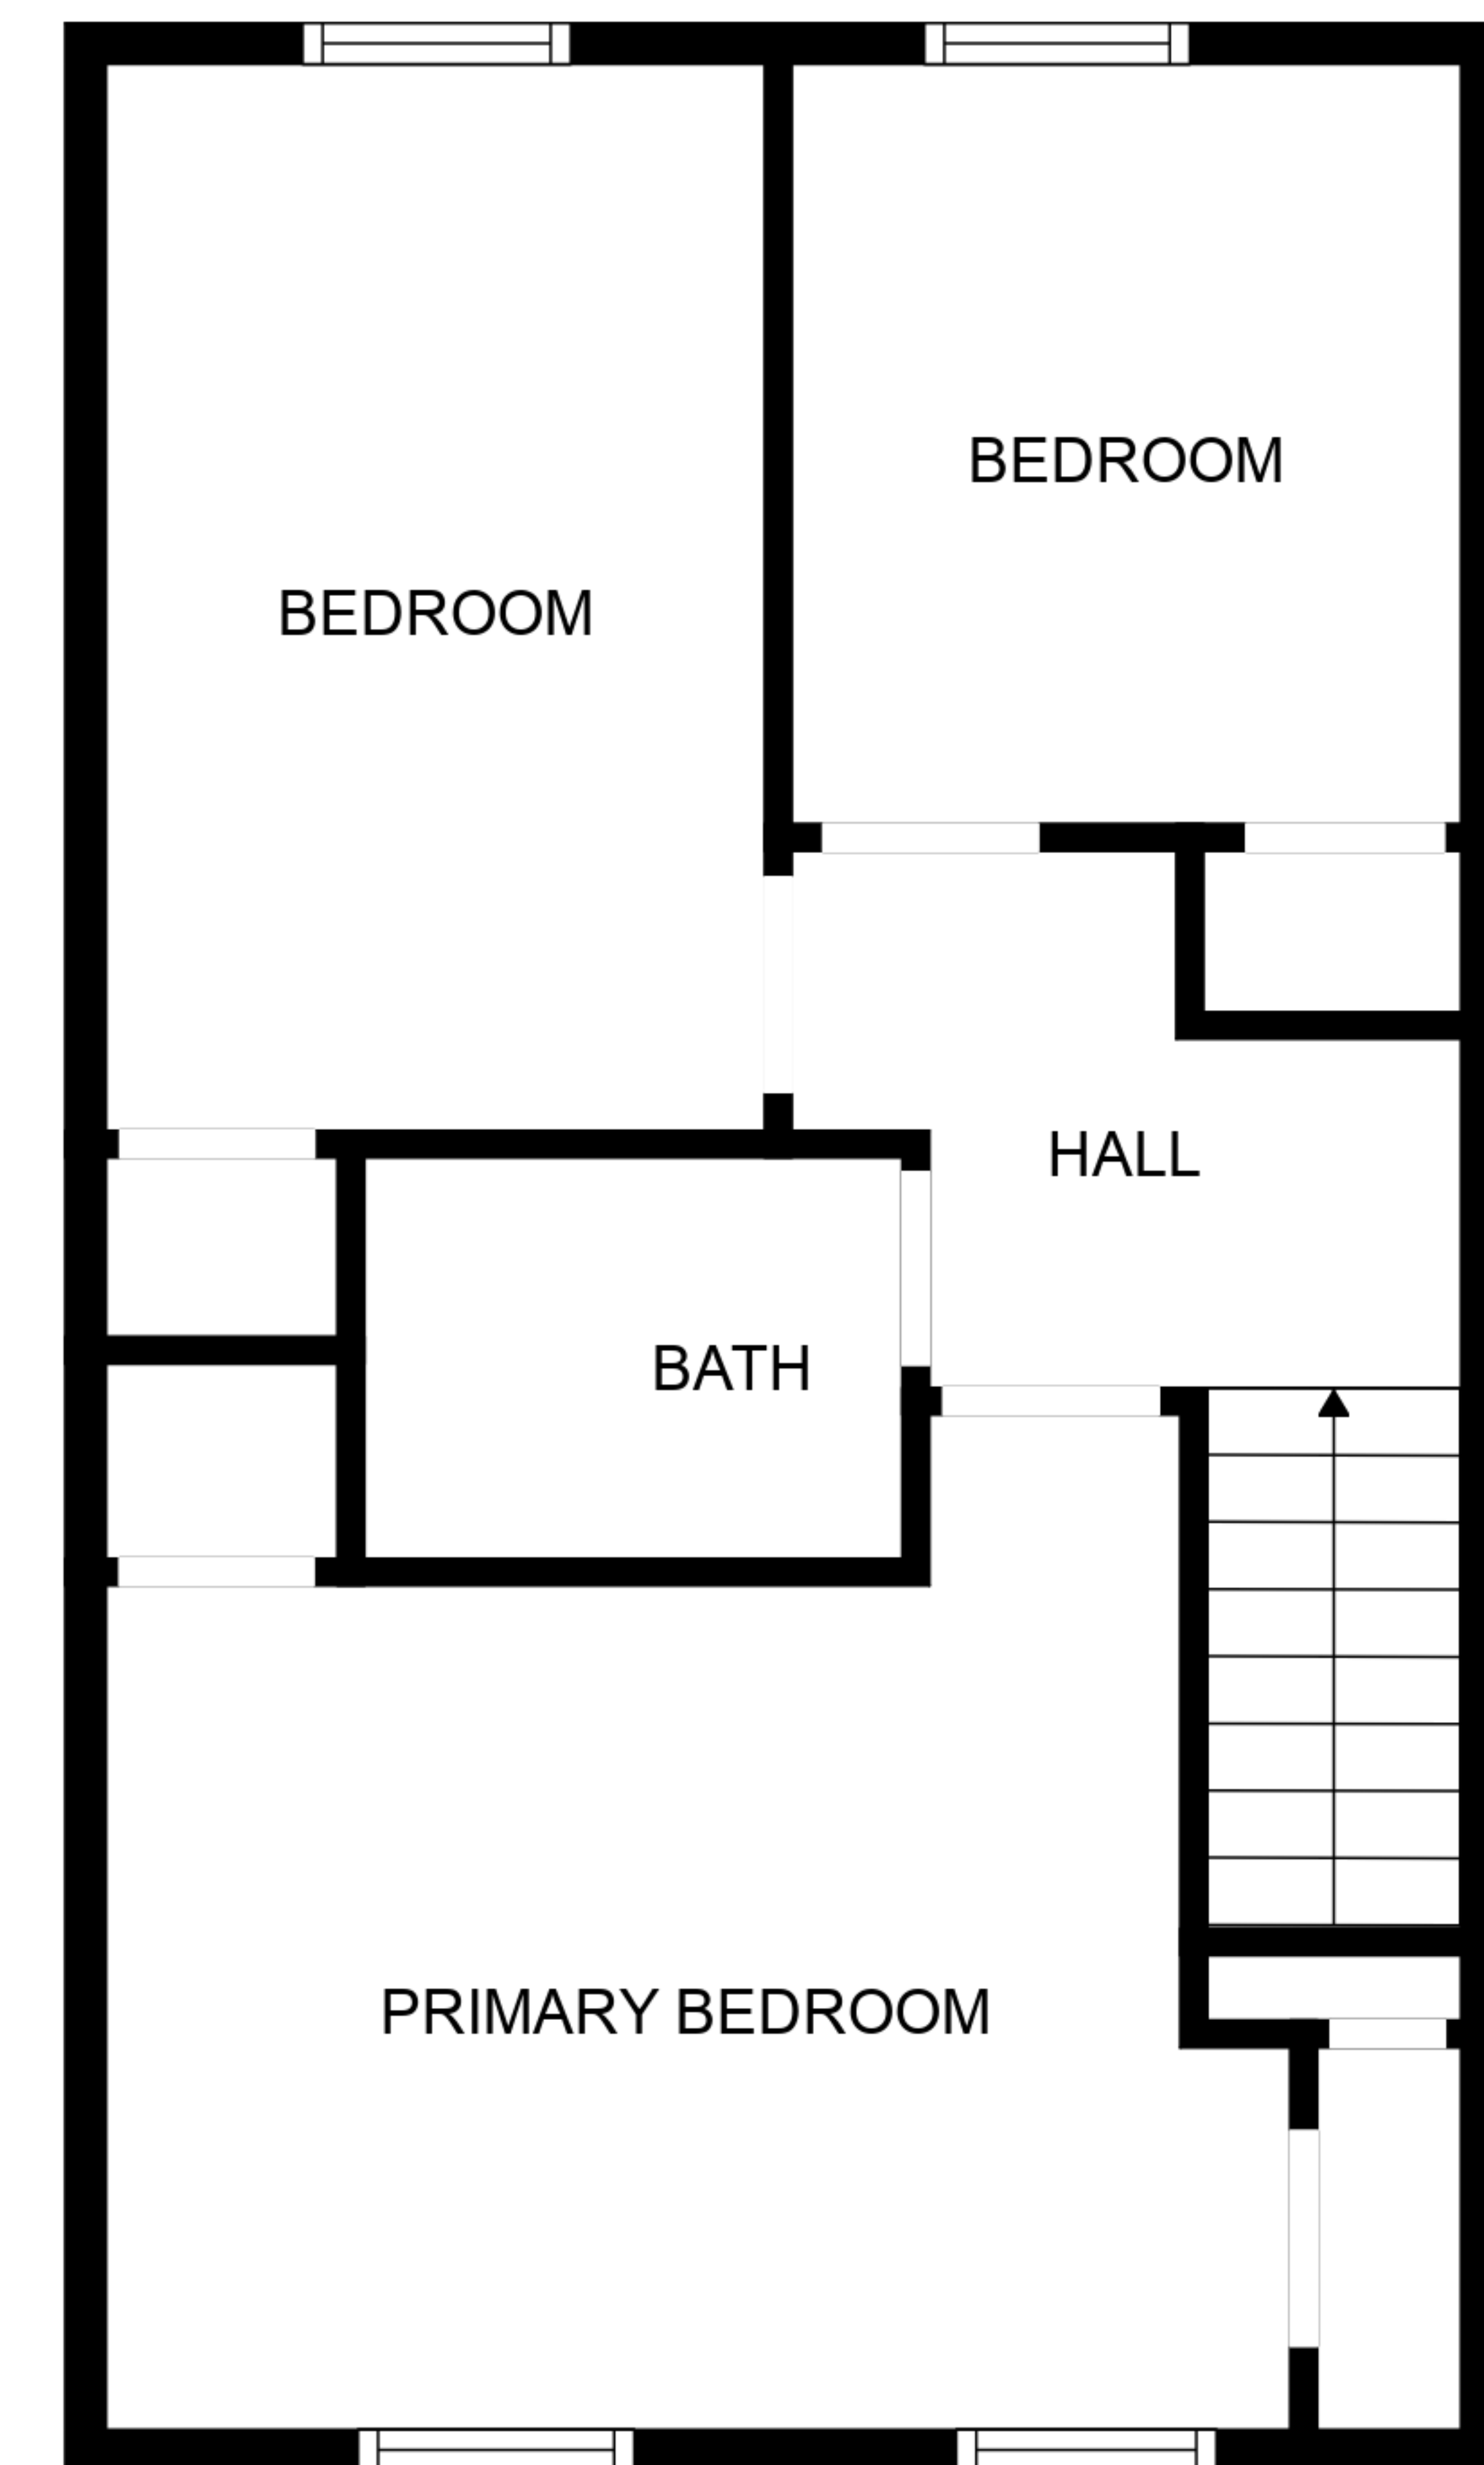

A floor plan of a shed, represented by a thick black border. The interior is mostly empty, with the word "SHED" centered in large, bold, black capital letters. At the bottom center, there is a small rectangular area with a white background and black outlines, possibly representing a door or a specific feature. The overall layout is simple and minimalist.

SHED

FLOOR 1

FLOOR 2

FLOOR 3

FLOOR 4