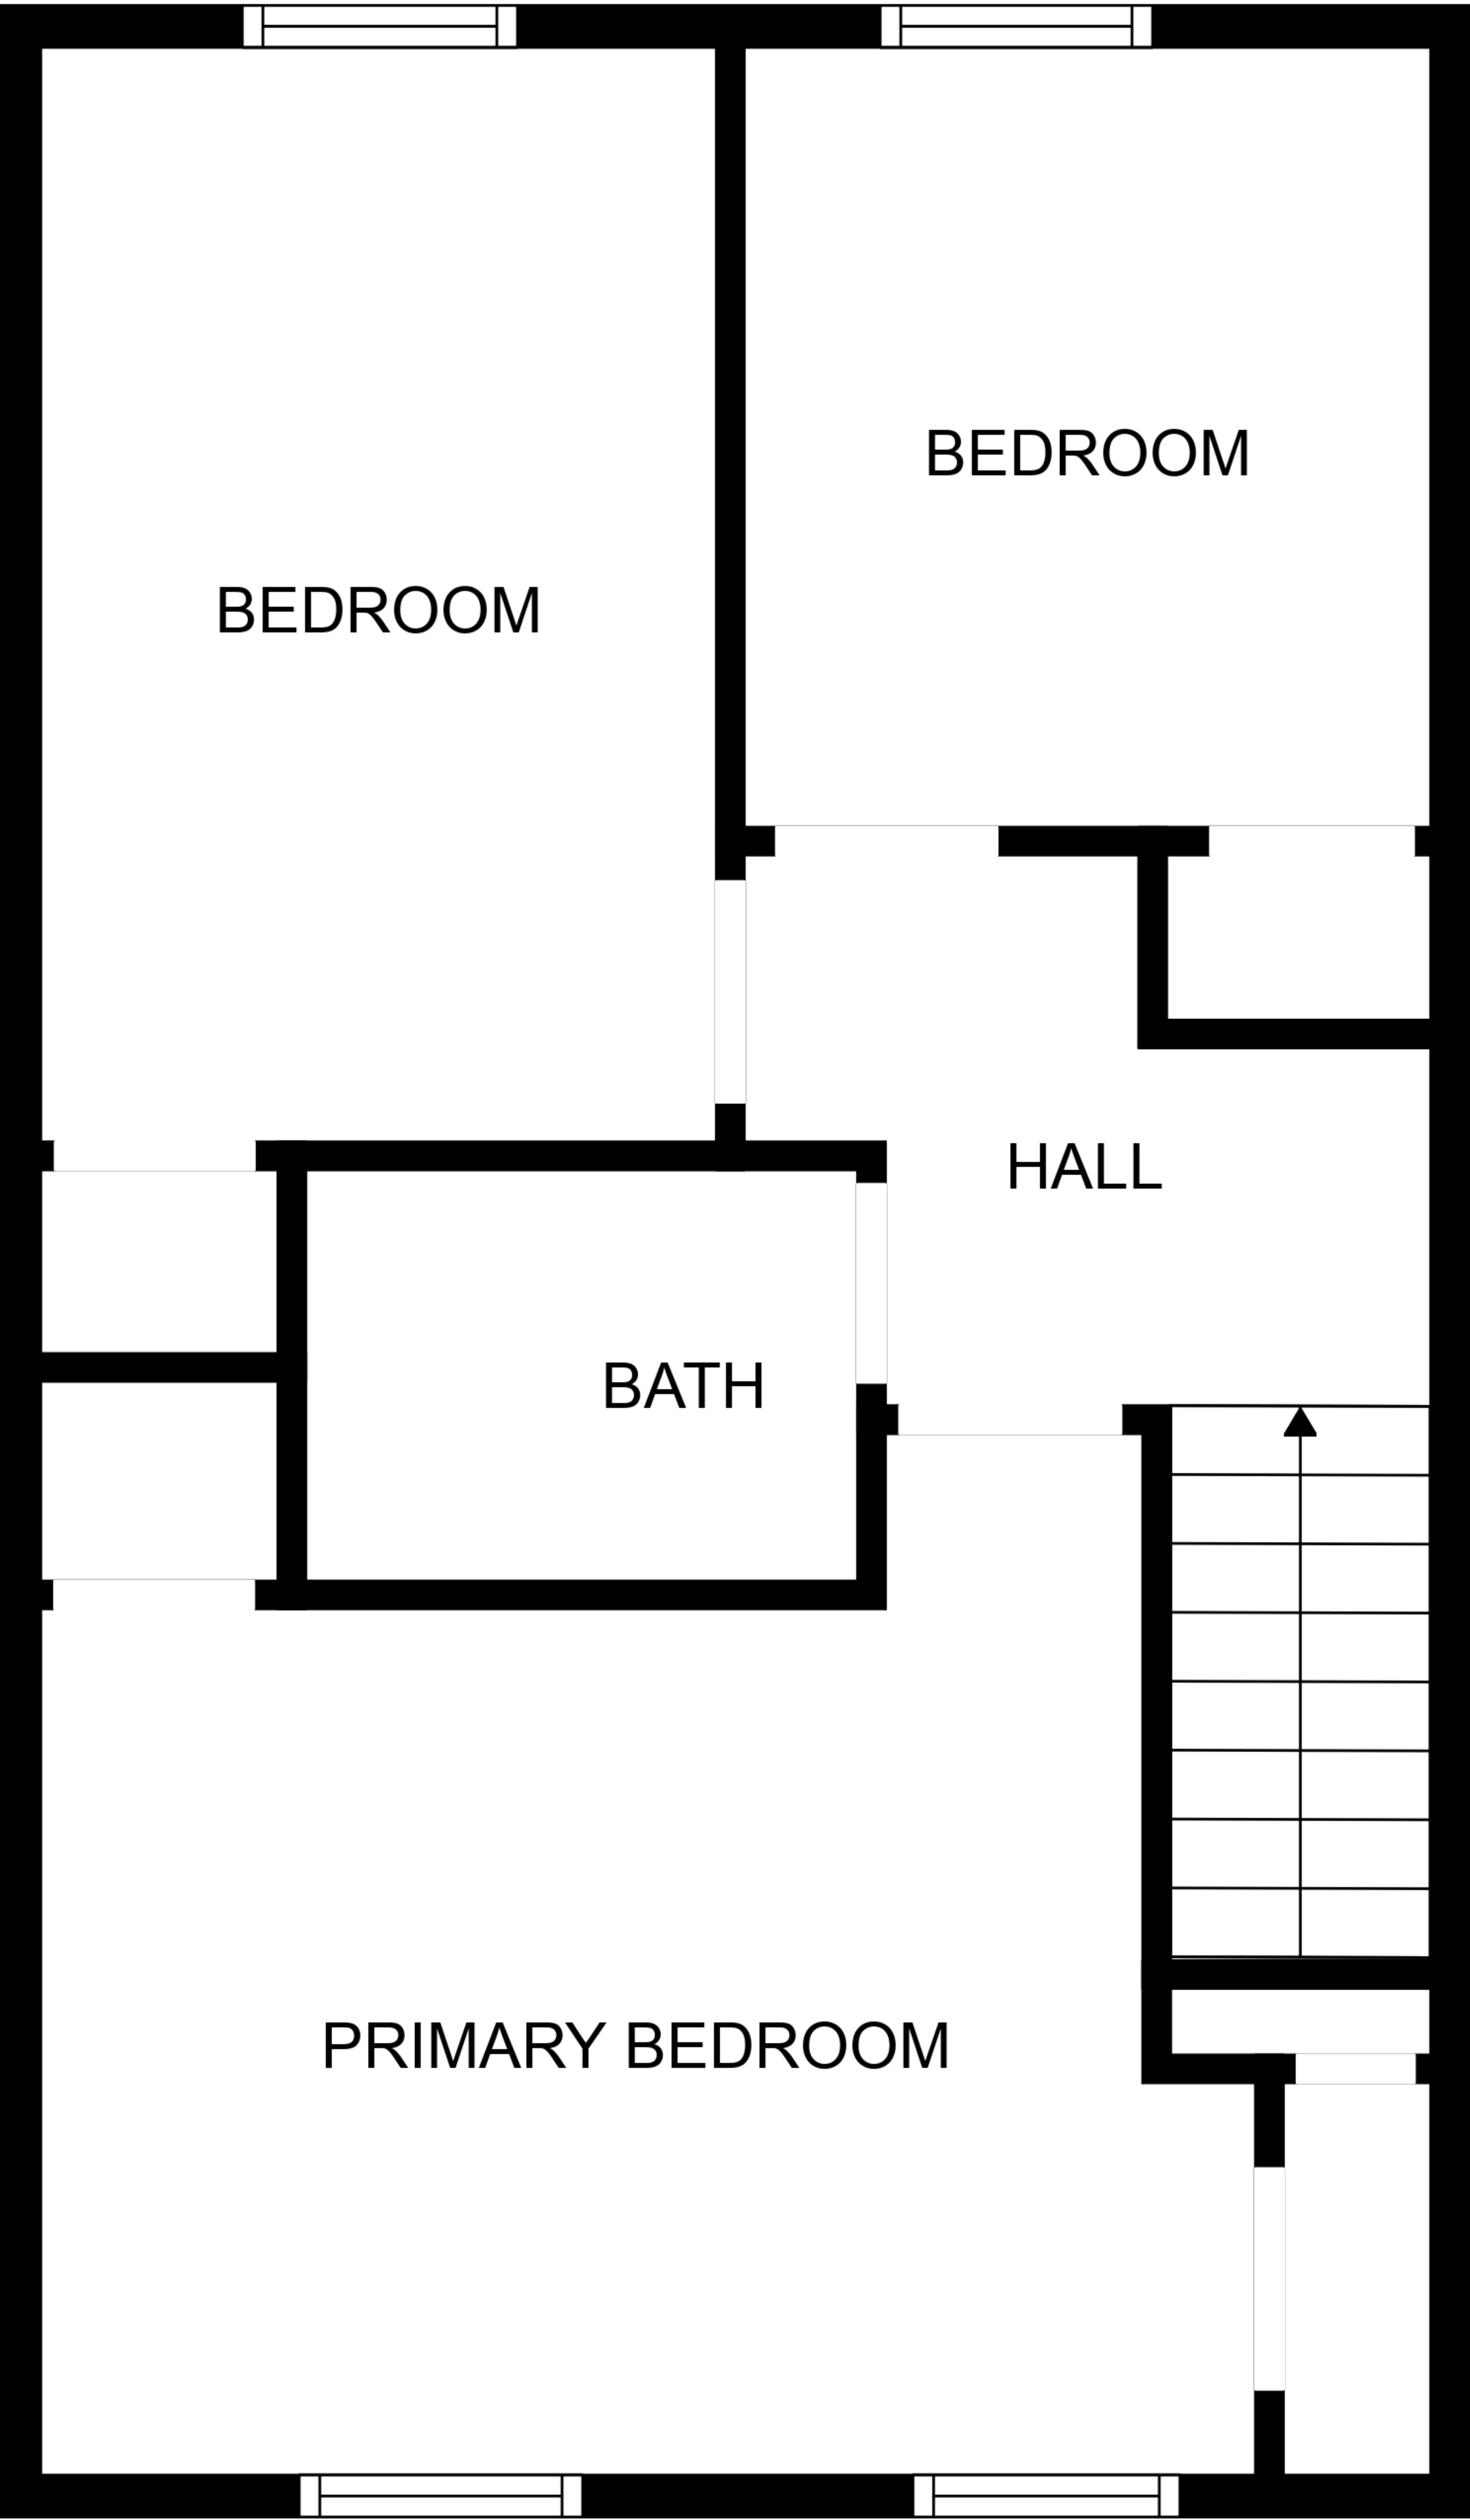

A floor plan of a shed, represented by a thick black border. The interior is mostly empty, with the word "SHED" centered in large, bold, black capital letters. At the bottom center, there is a small rectangular area with a white background and black outlines, possibly representing a door or a specific feature. The overall layout is simple and minimalist.

SHED

FLOOR 1

FLOOR 2

FLOOR 3

FLOOR 4