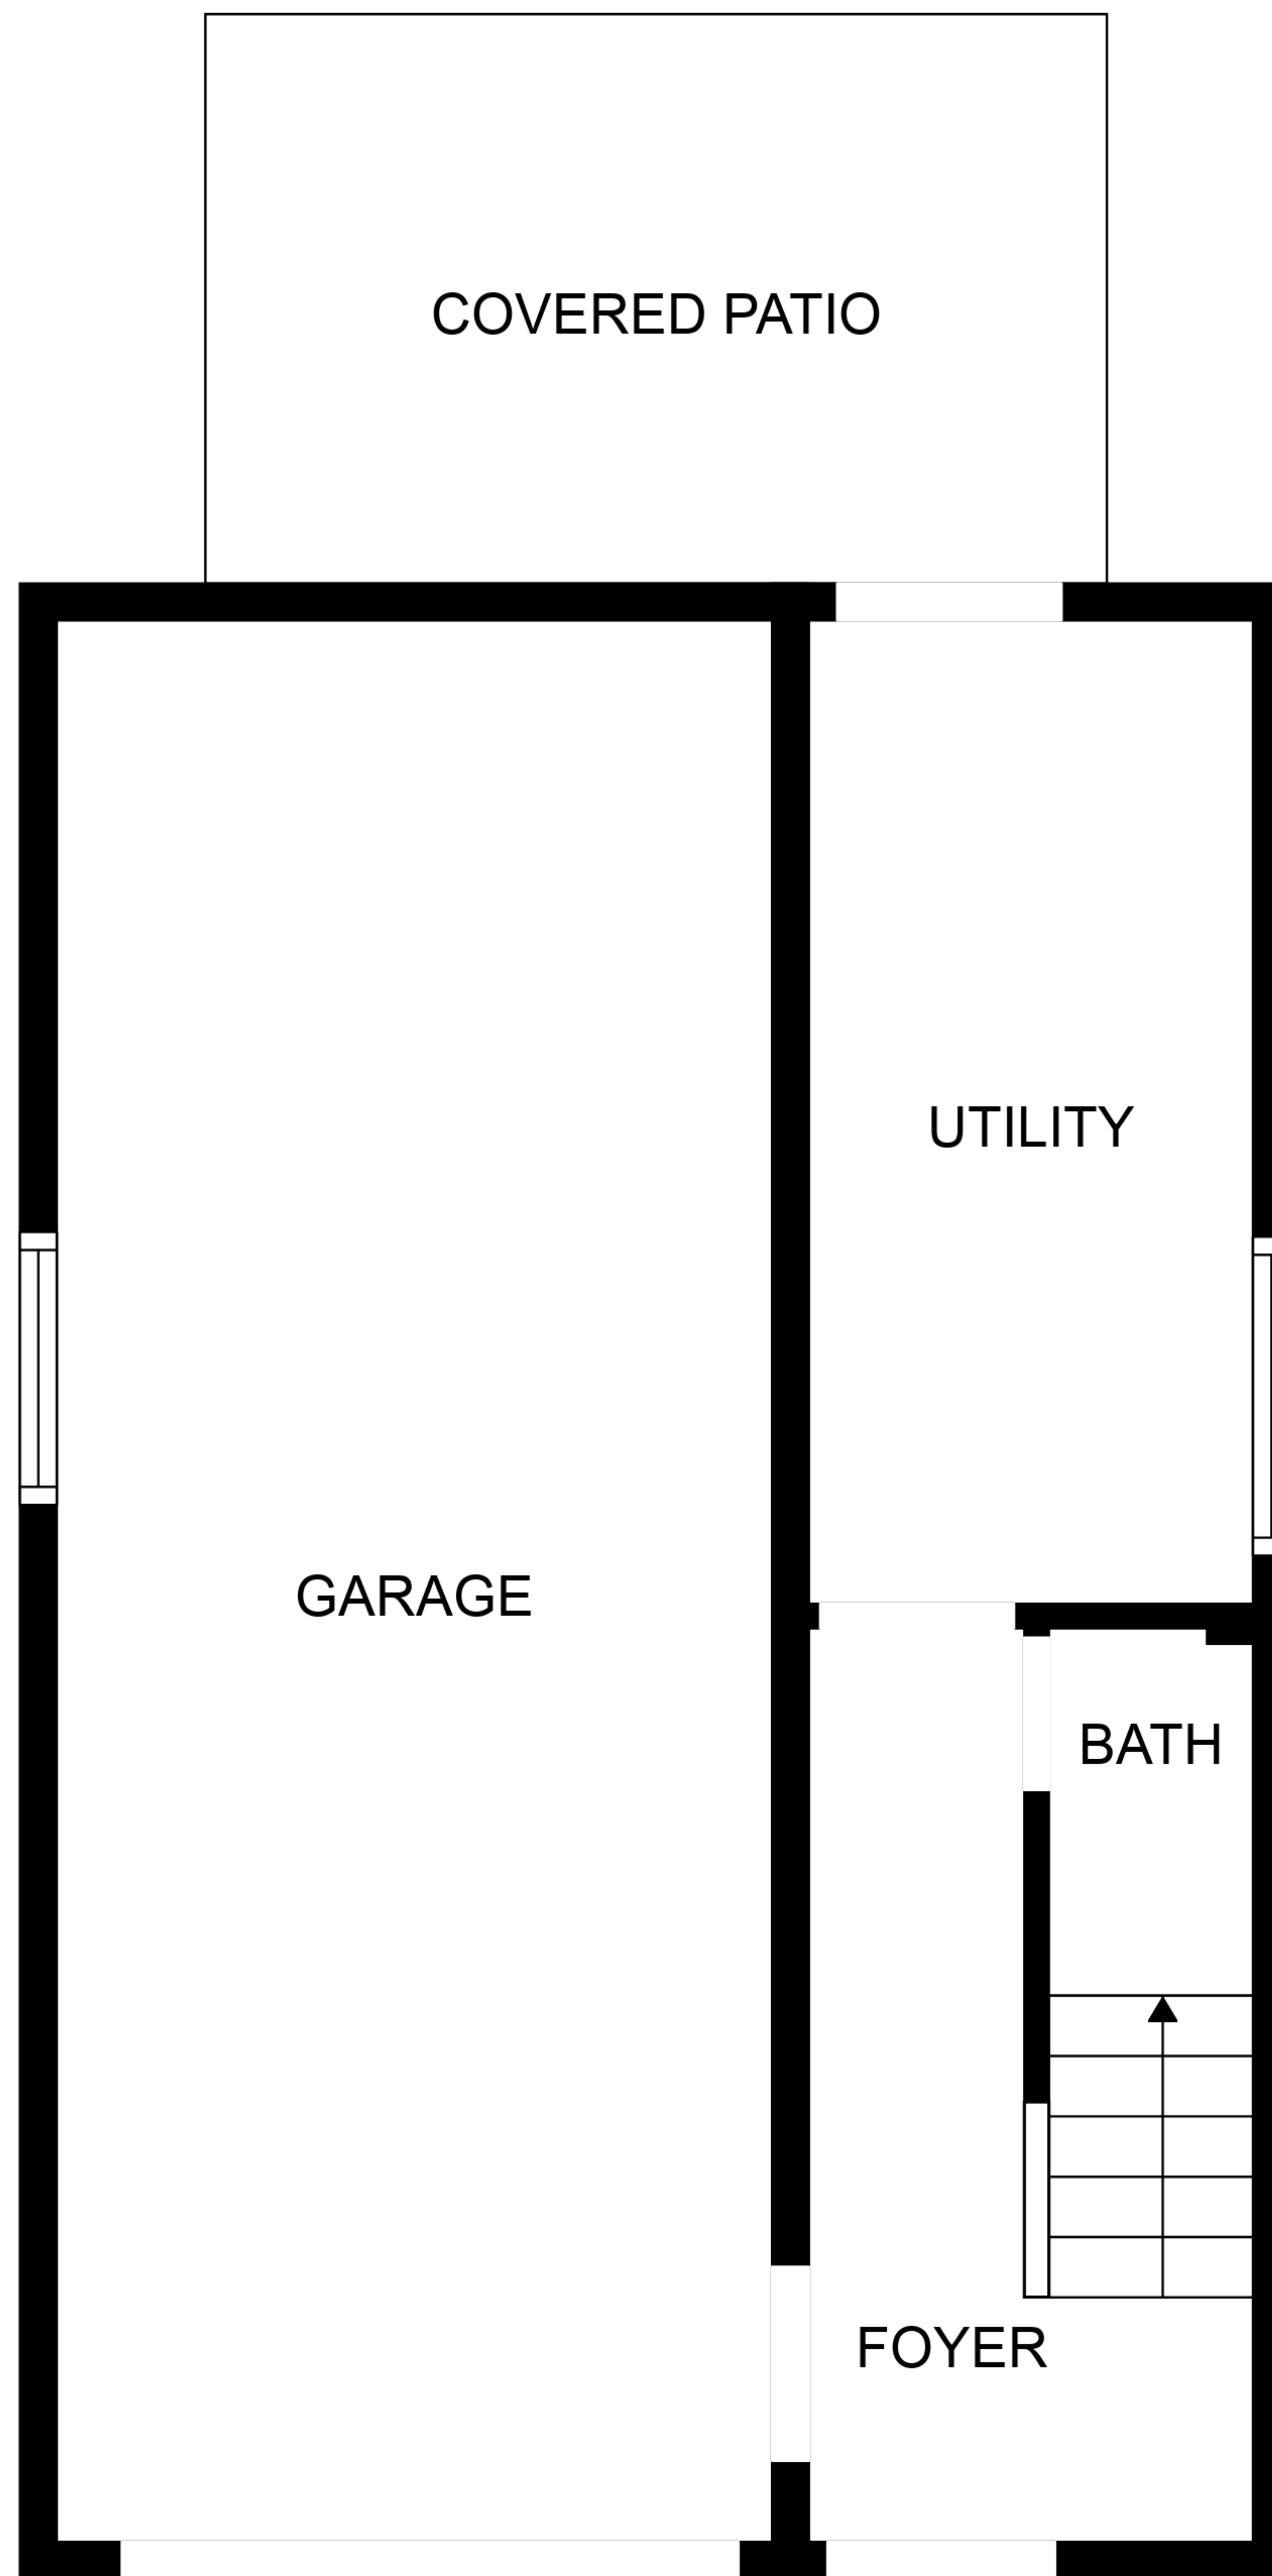

A floor plan of a shed, represented by a thick black border. The interior is mostly empty, with the word "SHED" centered in large, bold, black capital letters. At the bottom center, there is a small rectangular area with a white background and black outlines, possibly representing a door or a specific feature. The overall layout is simple and minimalist.

SHED

FLOOR 1

FLOOR 2

FLOOR 3

FLOOR 4