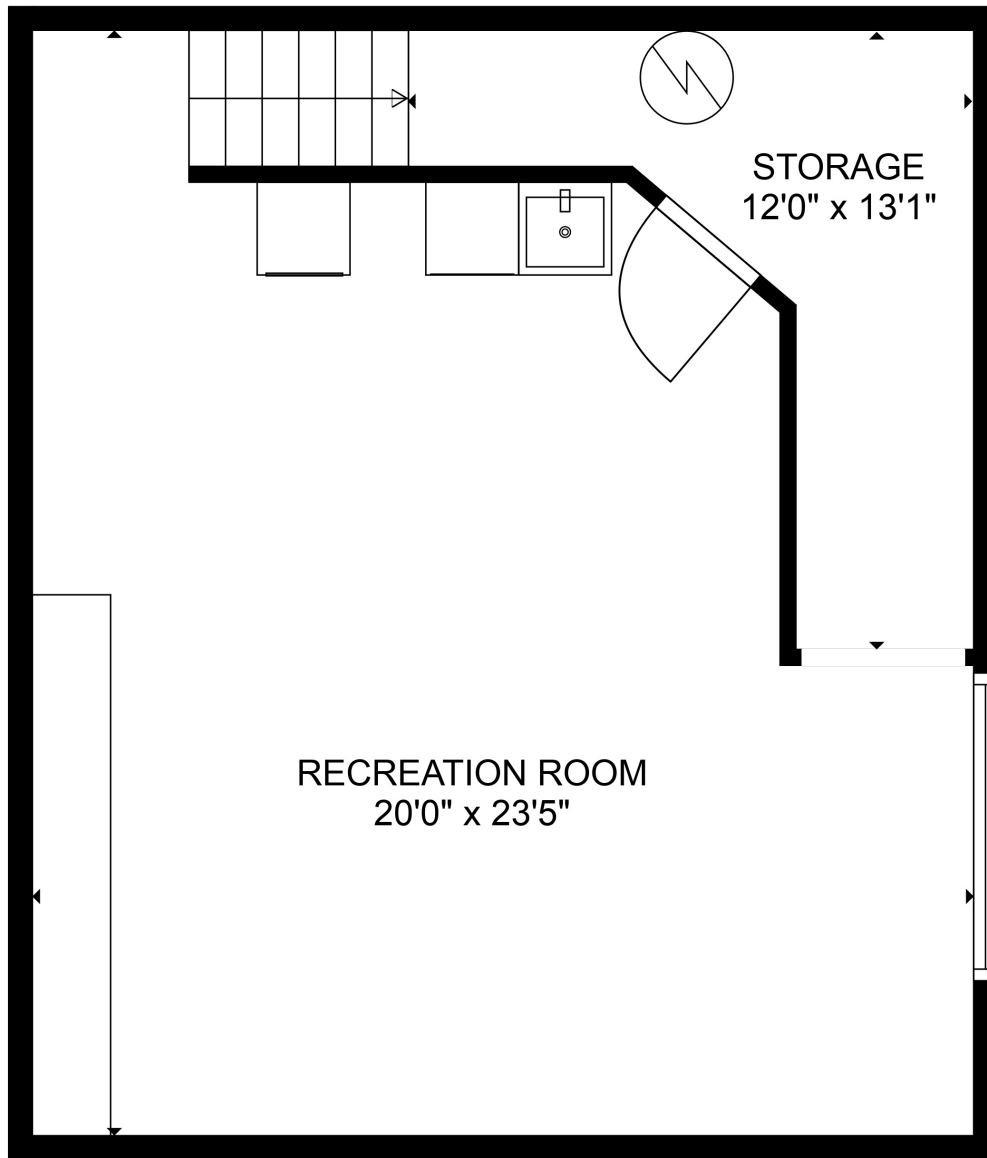

LOWER LEVEL

MAIN LEVEL

**TOTAL: 2439 sq. ft**

Below Ground: 390 sq. ft, MAIN LEVEL: 2049 sq. ft  
 EXCLUDED AREAS: STORAGE: 78 sq. ft, FIREPLACE: 9 sq. ft

SIZES AND DIMENSIONS ARE APPROXIMATE, ACTUAL MAY VARY.

**TOTAL: 2439 sq. ft**

Below Ground: 390 sq. ft, MAIN LEVEL: 2049 sq. ft

EXCLUDED AREAS: STORAGE: 78 sq. ft, FIREPLACE: 9 sq. ft

SIZES AND DIMENSIONS ARE APPROXIMATE, ACTUAL MAY VARY.

**TOTAL: 2439 sq. ft**  
Below Ground: 390 sq. ft, MAIN LEVEL: 2049 sq. ft  
EXCLUDED AREAS: STORAGE: 78 sq. ft, FIREPLACE: 9 sq. ft

SIZES AND DIMENSIONS ARE APPROXIMATE, ACTUAL MAY VARY.