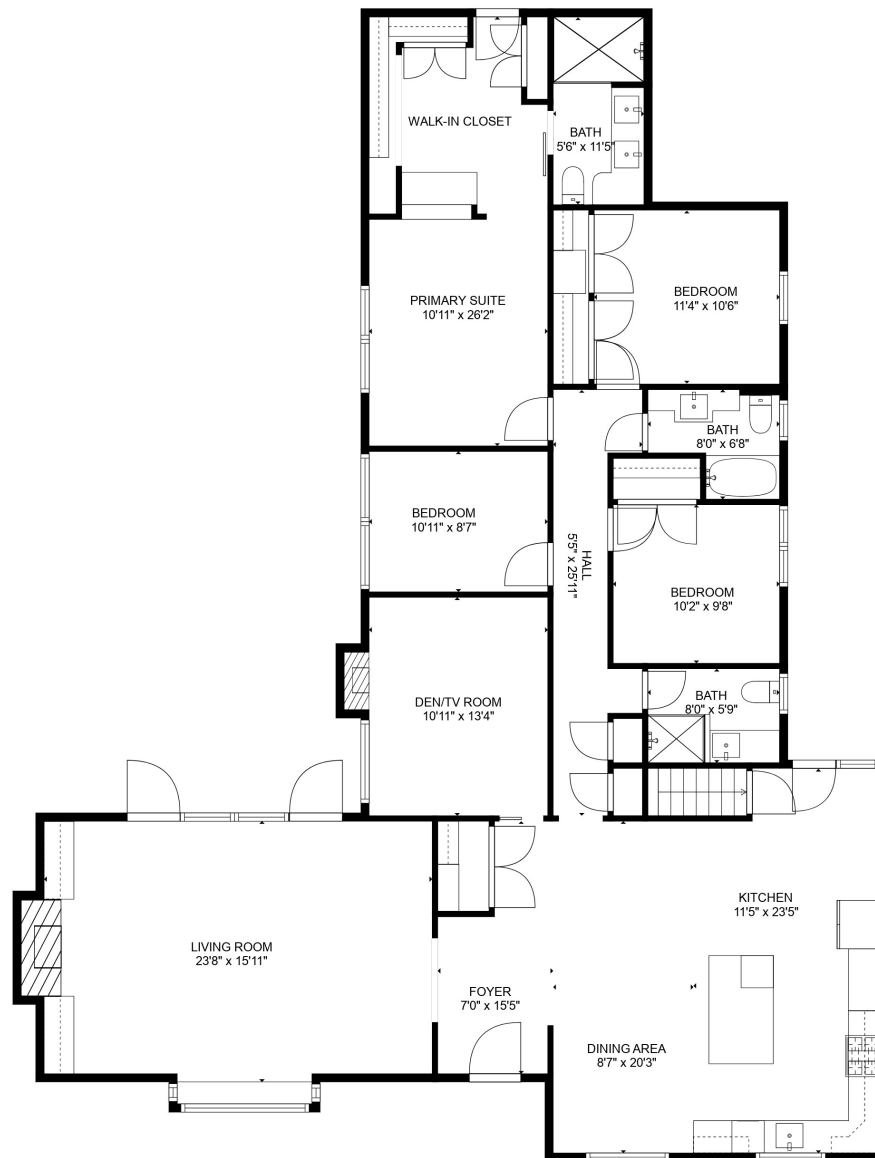

LOWER LEVEL

MAIN LEVEL

**TOTAL: 2439 sq. ft**

Below Ground: 390 sq. ft, MAIN LEVEL: 2049 sq. ft  
 EXCLUDED AREAS: STORAGE: 78 sq. ft, FIREPLACE: 9 sq. ft

SIZES AND DIMENSIONS ARE APPROXIMATE, ACTUAL MAY VARY.

**TOTAL: 2439 sq. ft**

Below Ground: 390 sq. ft, MAIN LEVEL: 2049 sq. ft

EXCLUDED AREAS: STORAGE: 78 sq. ft, FIREPLACE: 9 sq. ft

SIZES AND DIMENSIONS ARE APPROXIMATE, ACTUAL MAY VARY.

**TOTAL: 2439 sq. ft**  
Below Ground: 390 sq. ft, MAIN LEVEL: 2049 sq. ft  
EXCLUDED AREAS: STORAGE: 78 sq. ft, FIREPLACE: 9 sq. ft

SIZES AND DIMENSIONS ARE APPROXIMATE, ACTUAL MAY VARY.