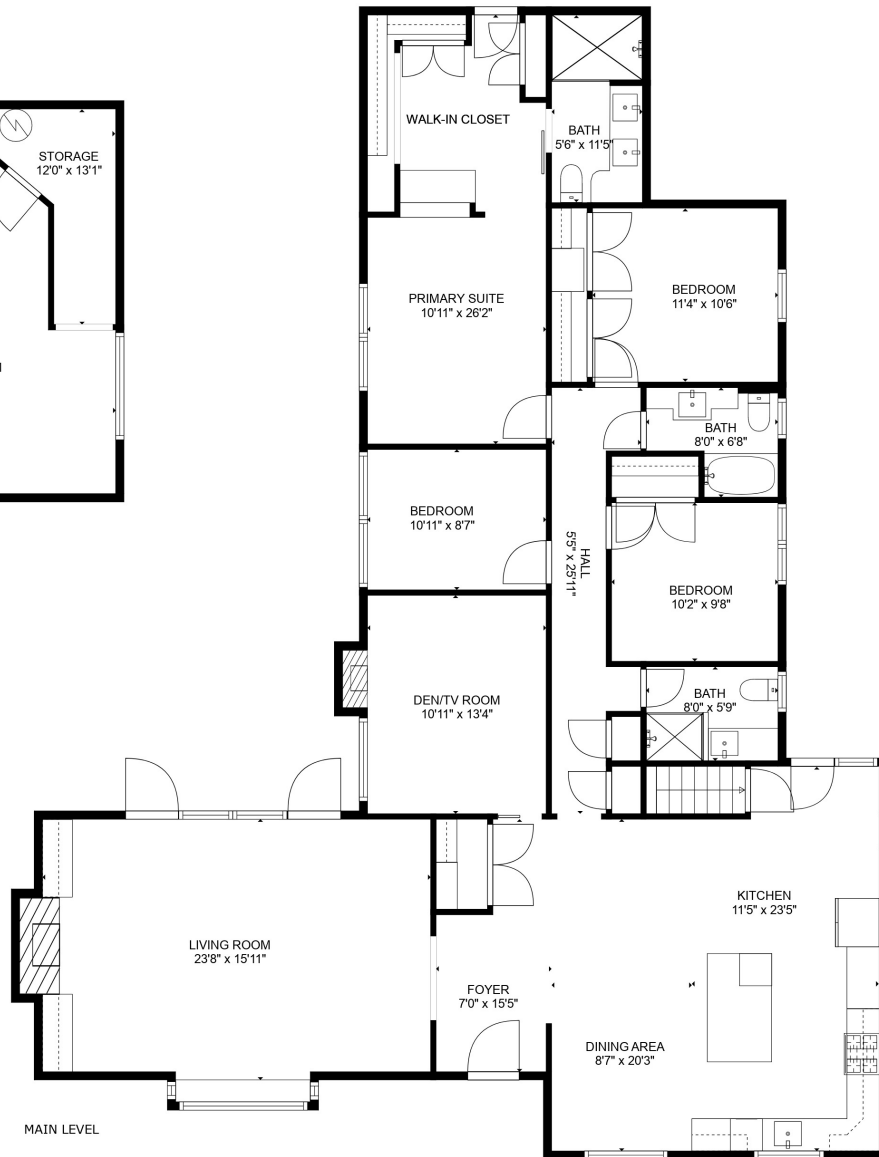

LOWER LEVEL

MAIN LEVEL

**TOTAL: 2439 sq. ft**

Below Ground: 390 sq. ft, MAIN LEVEL: 2049 sq. ft  
 EXCLUDED AREAS: STORAGE: 78 sq. ft, FIREPLACE: 9 sq. ft

SIZES AND DIMENSIONS ARE APPROXIMATE, ACTUAL MAY VARY.

**TOTAL: 2439 sq. ft**

Below Ground: 390 sq. ft, MAIN LEVEL: 2049 sq. ft

EXCLUDED AREAS: STORAGE: 78 sq. ft, FIREPLACE: 9 sq. ft

SIZES AND DIMENSIONS ARE APPROXIMATE, ACTUAL MAY VARY.

**TOTAL: 2439 sq. ft**  
Below Ground: 390 sq. ft, MAIN LEVEL: 2049 sq. ft  
EXCLUDED AREAS: STORAGE: 78 sq. ft, FIREPLACE: 9 sq. ft

SIZES AND DIMENSIONS ARE APPROXIMATE, ACTUAL MAY VARY.