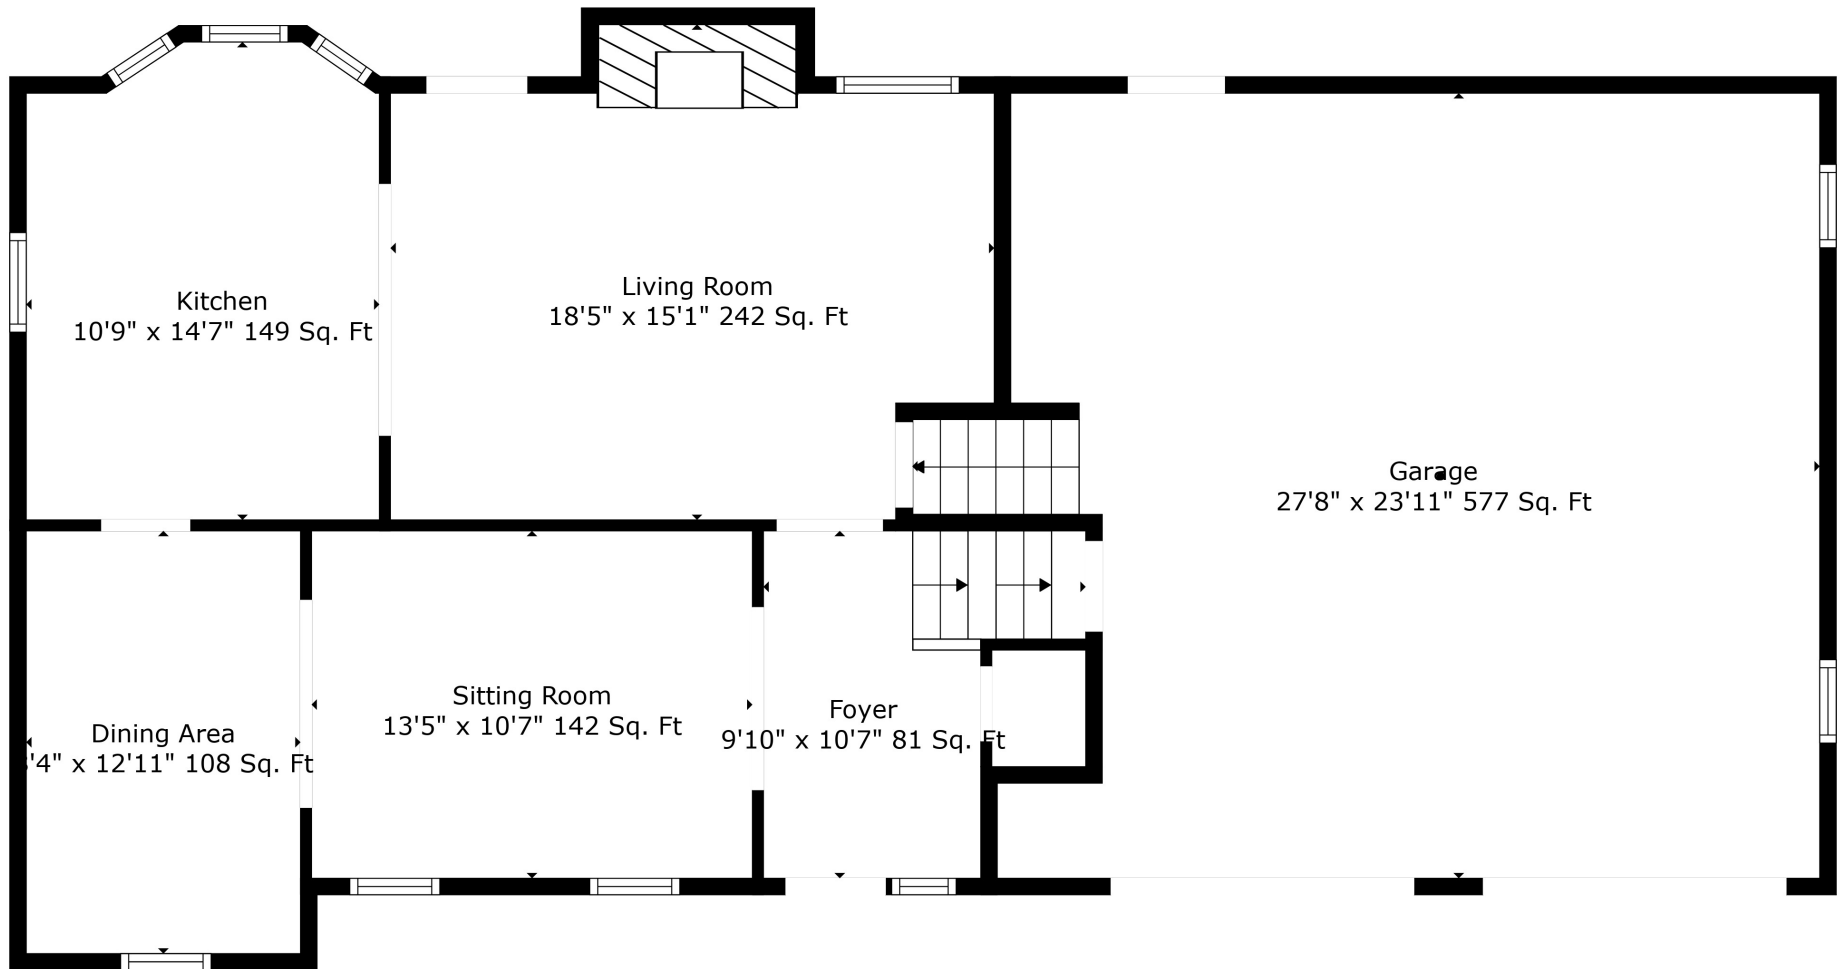

Floor 2

Floor 1

Floor 4

Floor 3

Total scanned area: 3206 sq. ft

Total scanned area: 3206 sq. ft

Measurements Are Calculated By Cubicasa Technology. Deemed Highly Reliable But Not Guaranteed.

Total scanned area: 3206 sq. ft

Measurements Are Calculated By Cubicasa Technology. Deemed Highly Reliable But Not Guaranteed.

Total scanned area: 3206 sq. ft

Measurements Are Calculated By Cubicasa Technology. Deemed Highly Reliable But Not Guaranteed.

Basement
31'3" x 26'3" 734 Sq. Ft

Total scanned area: 3206 sq. ft