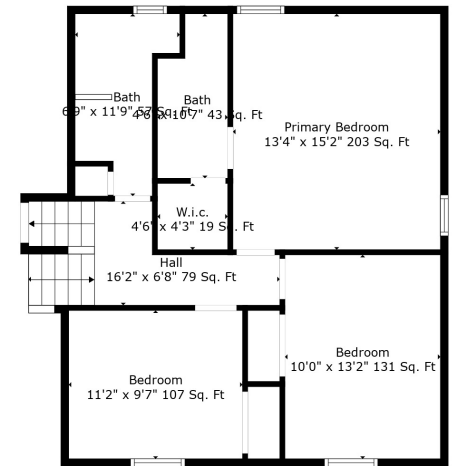

Floor 2

Floor 1

Floor 4

Floor 3

Total scanned area: 3206 sq. ft

Total scanned area: 3206 sq. ft

Measurements Are Calculated By Cubicasa Technology. Deemed Highly Reliable But Not Guaranteed.

Total scanned area: 3206 sq. ft

Measurements Are Calculated By Cubicasa Technology. Deemed Highly Reliable But Not Guaranteed.

Total scanned area: 3206 sq. ft

Measurements Are Calculated By Cubicasa Technology. Deemed Highly Reliable But Not Guaranteed.

Basement
31'3" x 26'3" 734 Sq. Ft

Total scanned area: 3206 sq. ft