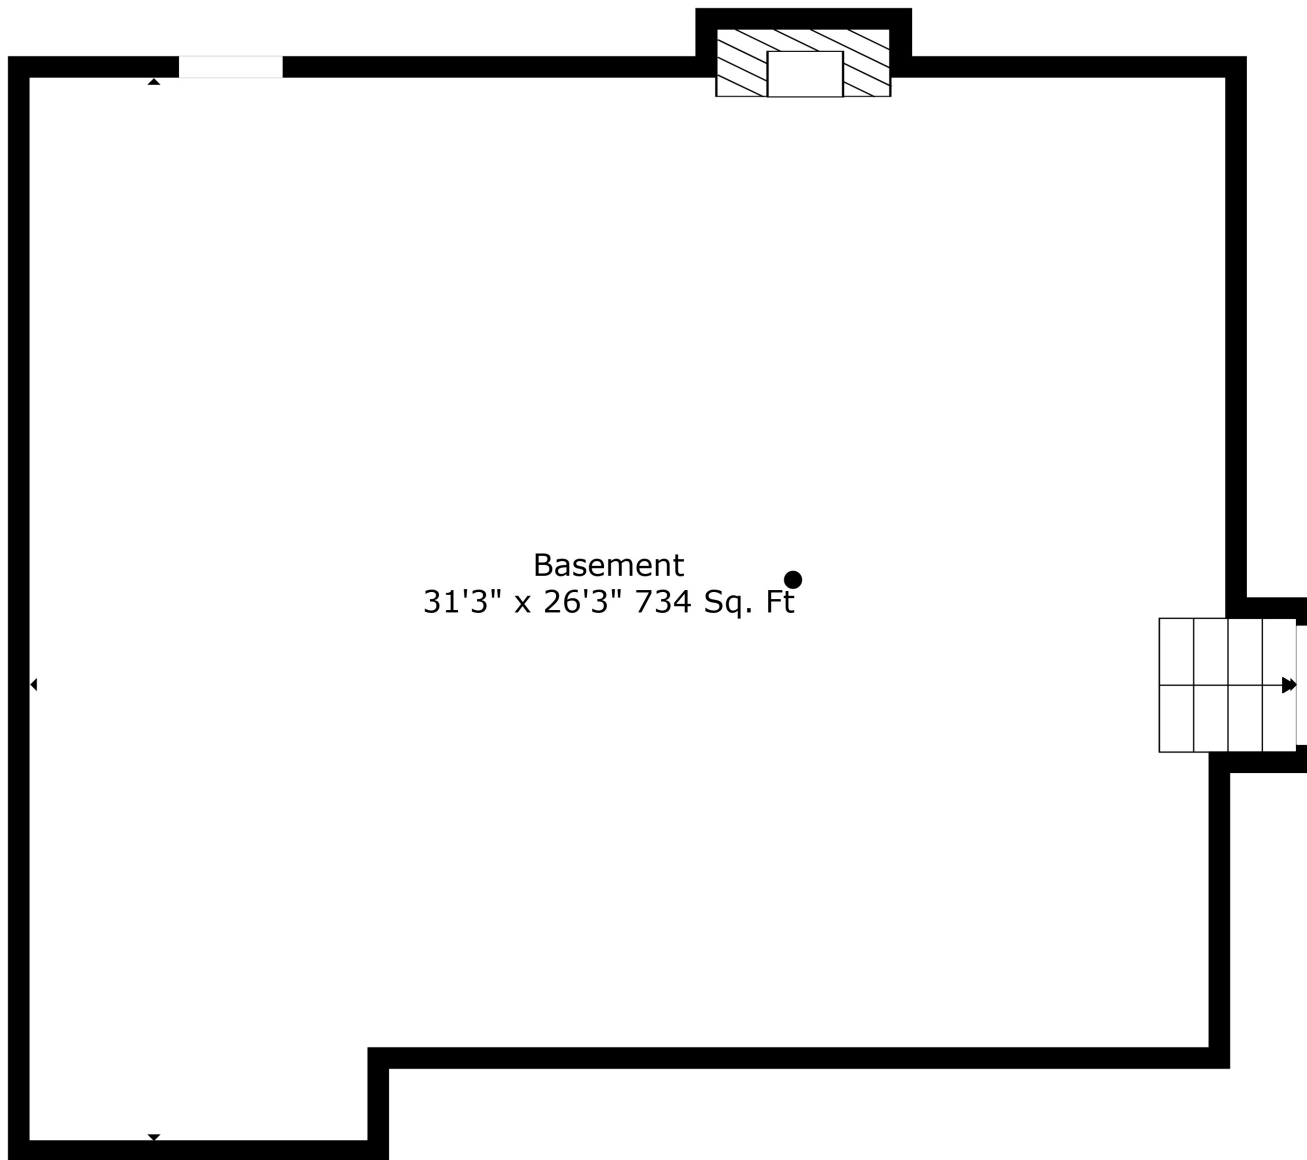

Floor 2

Floor 1

Floor 4

Floor 3

Total scanned area: 3206 sq. ft

Total scanned area: 3206 sq. ft

Measurements Are Calculated By Cubicasa Technology. Deemed Highly Reliable But Not Guaranteed.

Total scanned area: 3206 sq. ft

Measurements Are Calculated By Cubicasa Technology. Deemed Highly Reliable But Not Guaranteed.

Total scanned area: 3206 sq. ft

Measurements Are Calculated By Cubicasa Technology. Deemed Highly Reliable But Not Guaranteed.

Basement
31'3" x 26'3" 734 Sq. Ft

Total scanned area: 3206 sq. ft