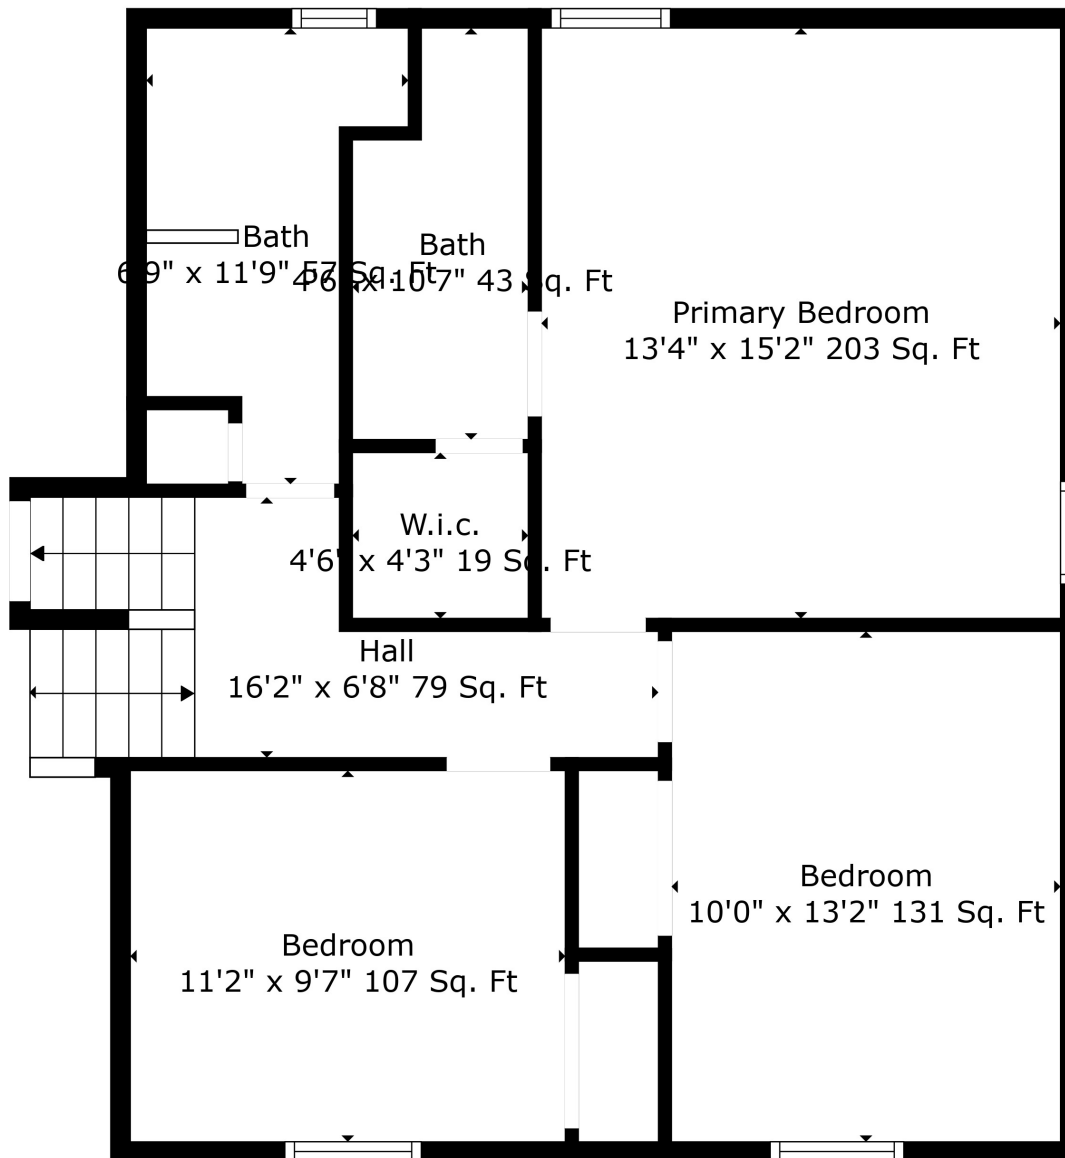

Floor 2

Floor 1

Floor 4

Floor 3

Total scanned area: 3206 sq. ft

Total scanned area: 3206 sq. ft

Measurements Are Calculated By Cubicasa Technology. Deemed Highly Reliable But Not Guaranteed.

Total scanned area: 3206 sq. ft

Measurements Are Calculated By Cubicasa Technology. Deemed Highly Reliable But Not Guaranteed.

Total scanned area: 3206 sq. ft

Measurements Are Calculated By Cubicasa Technology. Deemed Highly Reliable But Not Guaranteed.

Basement
31'3" x 26'3" 734 Sq. Ft

Total scanned area: 3206 sq. ft