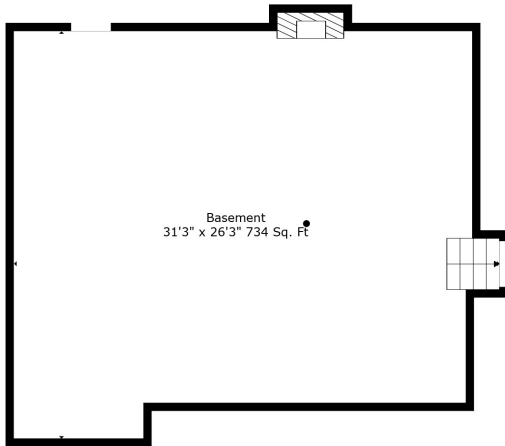

Floor 2

Floor 1

Floor 4

Floor 3

Total scanned area: 3206 sq. ft

Total scanned area: 3206 sq. ft

Measurements Are Calculated By Cubicasa Technology. Deemed Highly Reliable But Not Guaranteed.

Total scanned area: 3206 sq. ft

Measurements Are Calculated By Cubicasa Technology. Deemed Highly Reliable But Not Guaranteed.

Total scanned area: 3206 sq. ft

Measurements Are Calculated By Cubicasa Technology. Deemed Highly Reliable But Not Guaranteed.

Basement
31'3" x 26'3" 734 Sq. Ft

Total scanned area: 3206 sq. ft