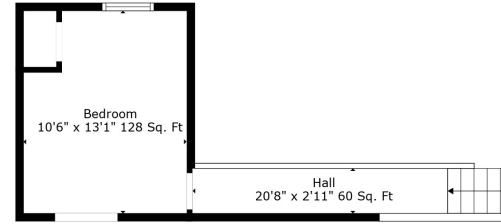

Floor 2

Floor 1

Floor 4

Floor 3

Total scanned area: 3206 sq. ft

Total scanned area: 3206 sq. ft

Measurements Are Calculated By Cubicasa Technology. Deemed Highly Reliable But Not Guaranteed.

Total scanned area: 3206 sq. ft

Measurements Are Calculated By Cubicasa Technology. Deemed Highly Reliable But Not Guaranteed.

Total scanned area: 3206 sq. ft

Measurements Are Calculated By Cubicasa Technology. Deemed Highly Reliable But Not Guaranteed.

Basement
31'3" x 26'3" 734 Sq. Ft

Total scanned area: 3206 sq. ft