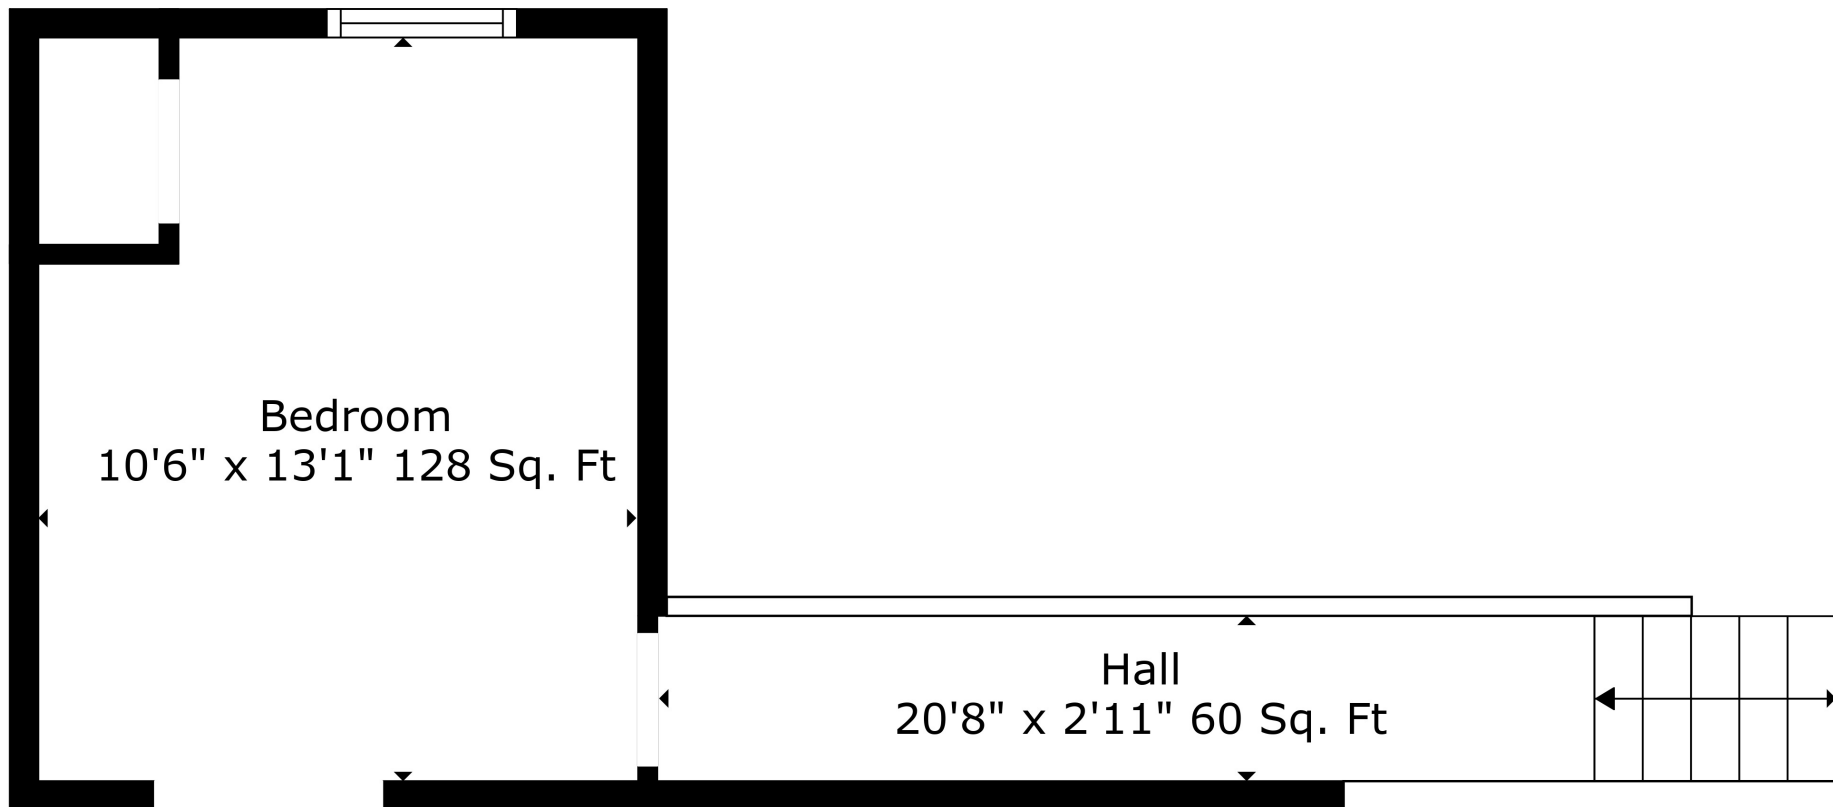

Floor 2

Floor 1

Floor 4

Floor 3

Total scanned area: 3206 sq. ft

Total scanned area: 3206 sq. ft

Measurements Are Calculated By Cubicasa Technology. Deemed Highly Reliable But Not Guaranteed.

Total scanned area: 3206 sq. ft

Measurements Are Calculated By Cubicasa Technology. Deemed Highly Reliable But Not Guaranteed.

Total scanned area: 3206 sq. ft

Measurements Are Calculated By Cubicasa Technology. Deemed Highly Reliable But Not Guaranteed.

Basement
31'3" x 26'3" 734 Sq. Ft

Total scanned area: 3206 sq. ft