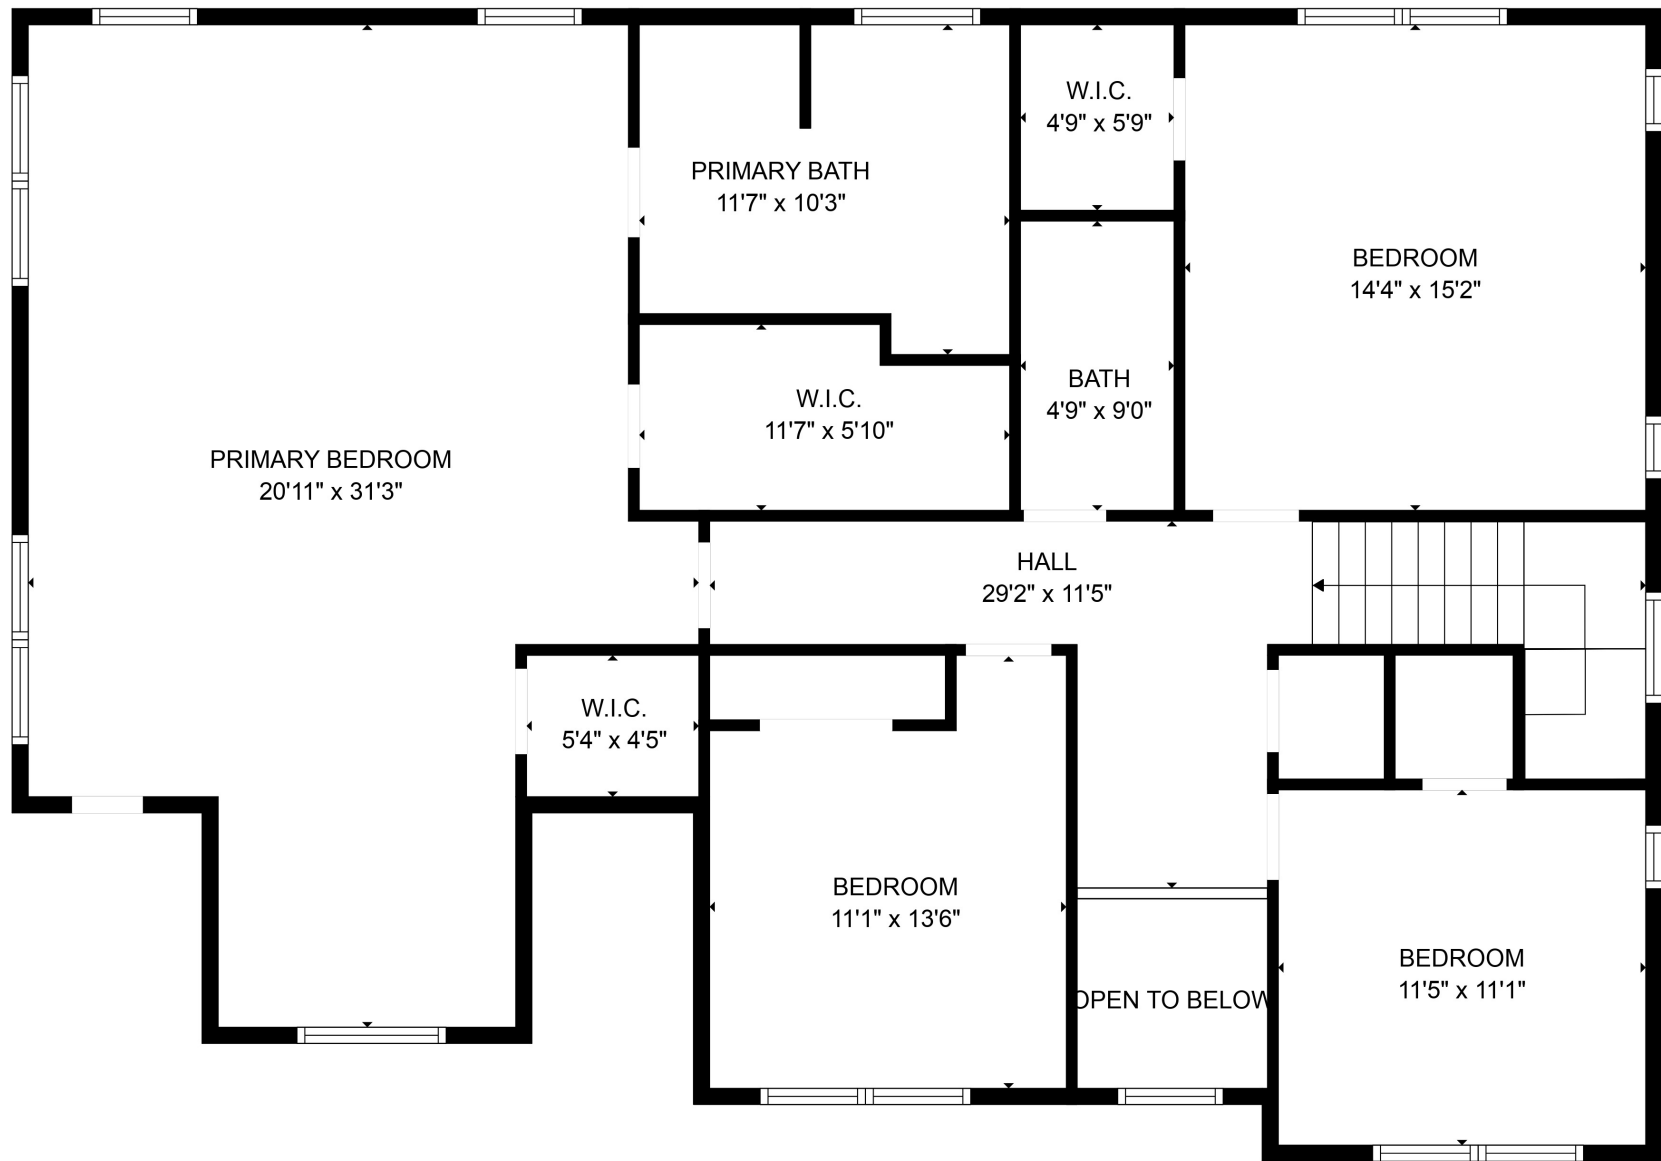

FLOOR 1

FLOOR 2

Total scanned area: 3046 sq. ft

SIZES AND DIMENSIONS ARE APPROXIMATE. ACTUAL MAY VARY.

Total scanned area: 3046 sq. ft

SIZES AND DIMENSIONS ARE APPROXIMATE. ACTUAL MAY VARY.

Total scanned area: 3046 sq. ft

SIZES AND DIMENSIONS ARE APPROXIMATE. ACTUAL MAY VARY.