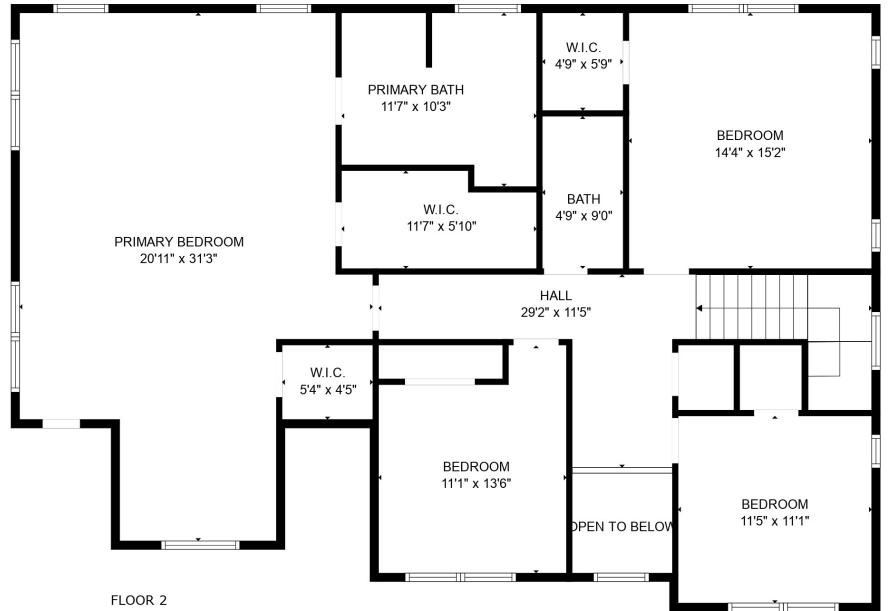

FLOOR 1

FLOOR 2

Total scanned area: 3046 sq. ft

SIZES AND DIMENSIONS ARE APPROXIMATE. ACTUAL MAY VARY.

Total scanned area: 3046 sq. ft

SIZES AND DIMENSIONS ARE APPROXIMATE. ACTUAL MAY VARY.

Total scanned area: 3046 sq. ft

SIZES AND DIMENSIONS ARE APPROXIMATE. ACTUAL MAY VARY.