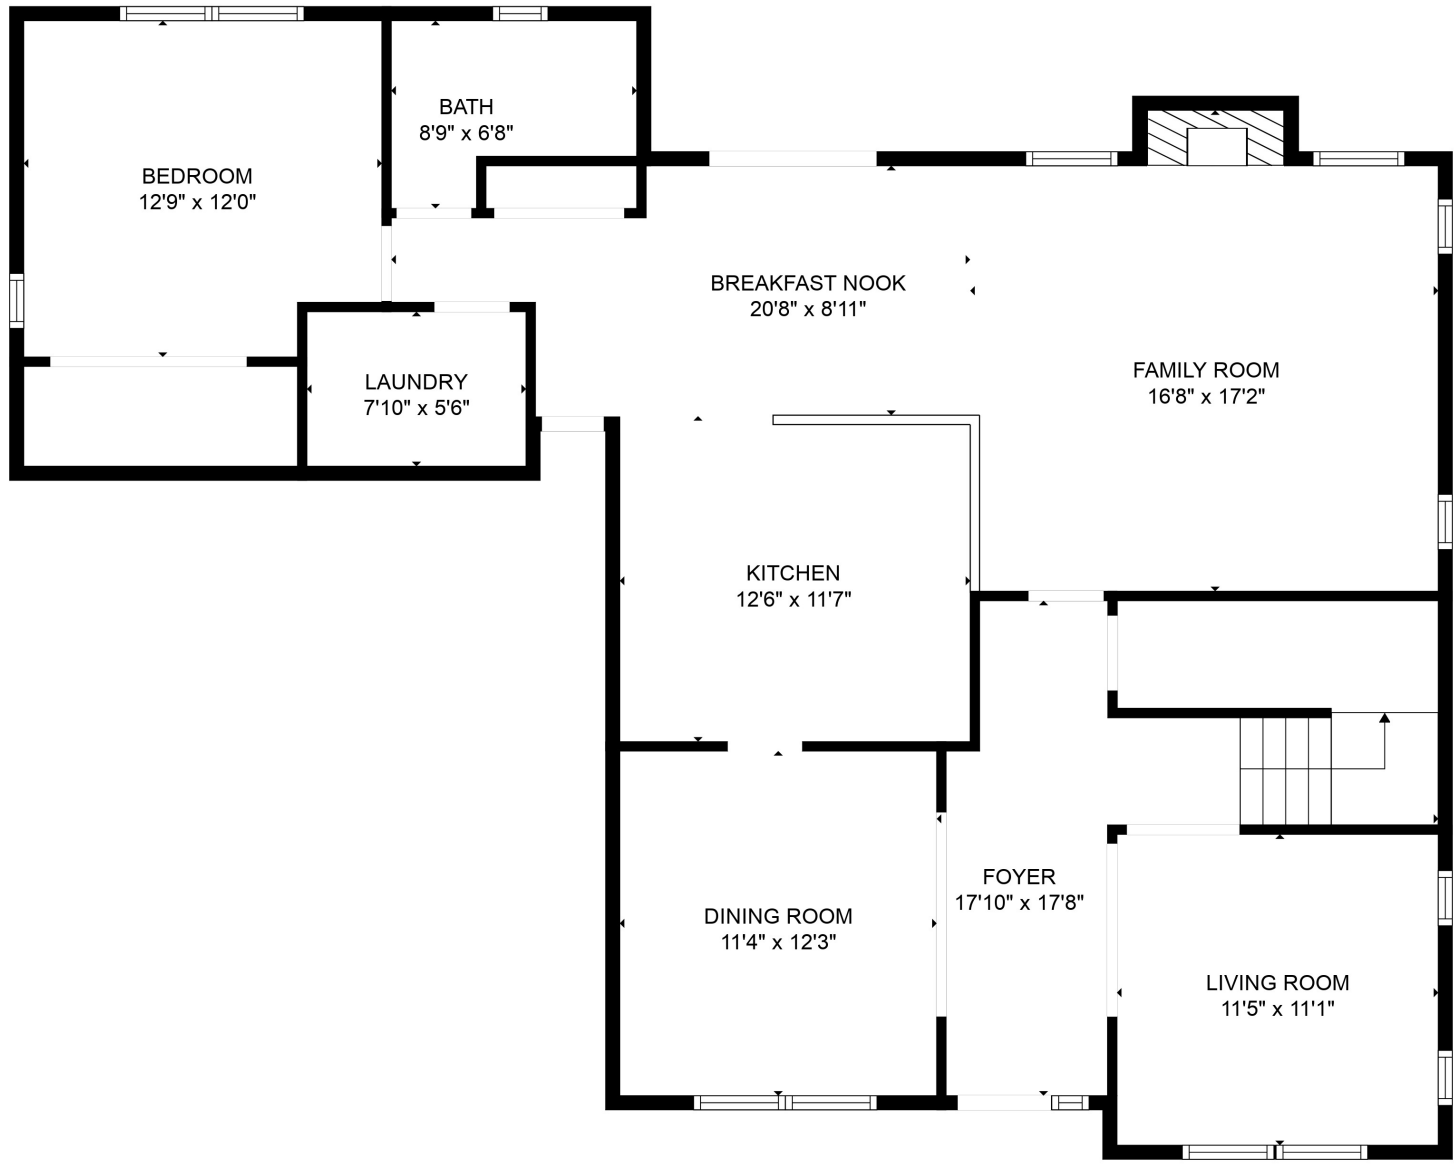

FLOOR 1

FLOOR 2

Total scanned area: 3046 sq. ft

SIZES AND DIMENSIONS ARE APPROXIMATE. ACTUAL MAY VARY.

Total scanned area: 3046 sq. ft

SIZES AND DIMENSIONS ARE APPROXIMATE. ACTUAL MAY VARY.

Total scanned area: 3046 sq. ft

SIZES AND DIMENSIONS ARE APPROXIMATE. ACTUAL MAY VARY.