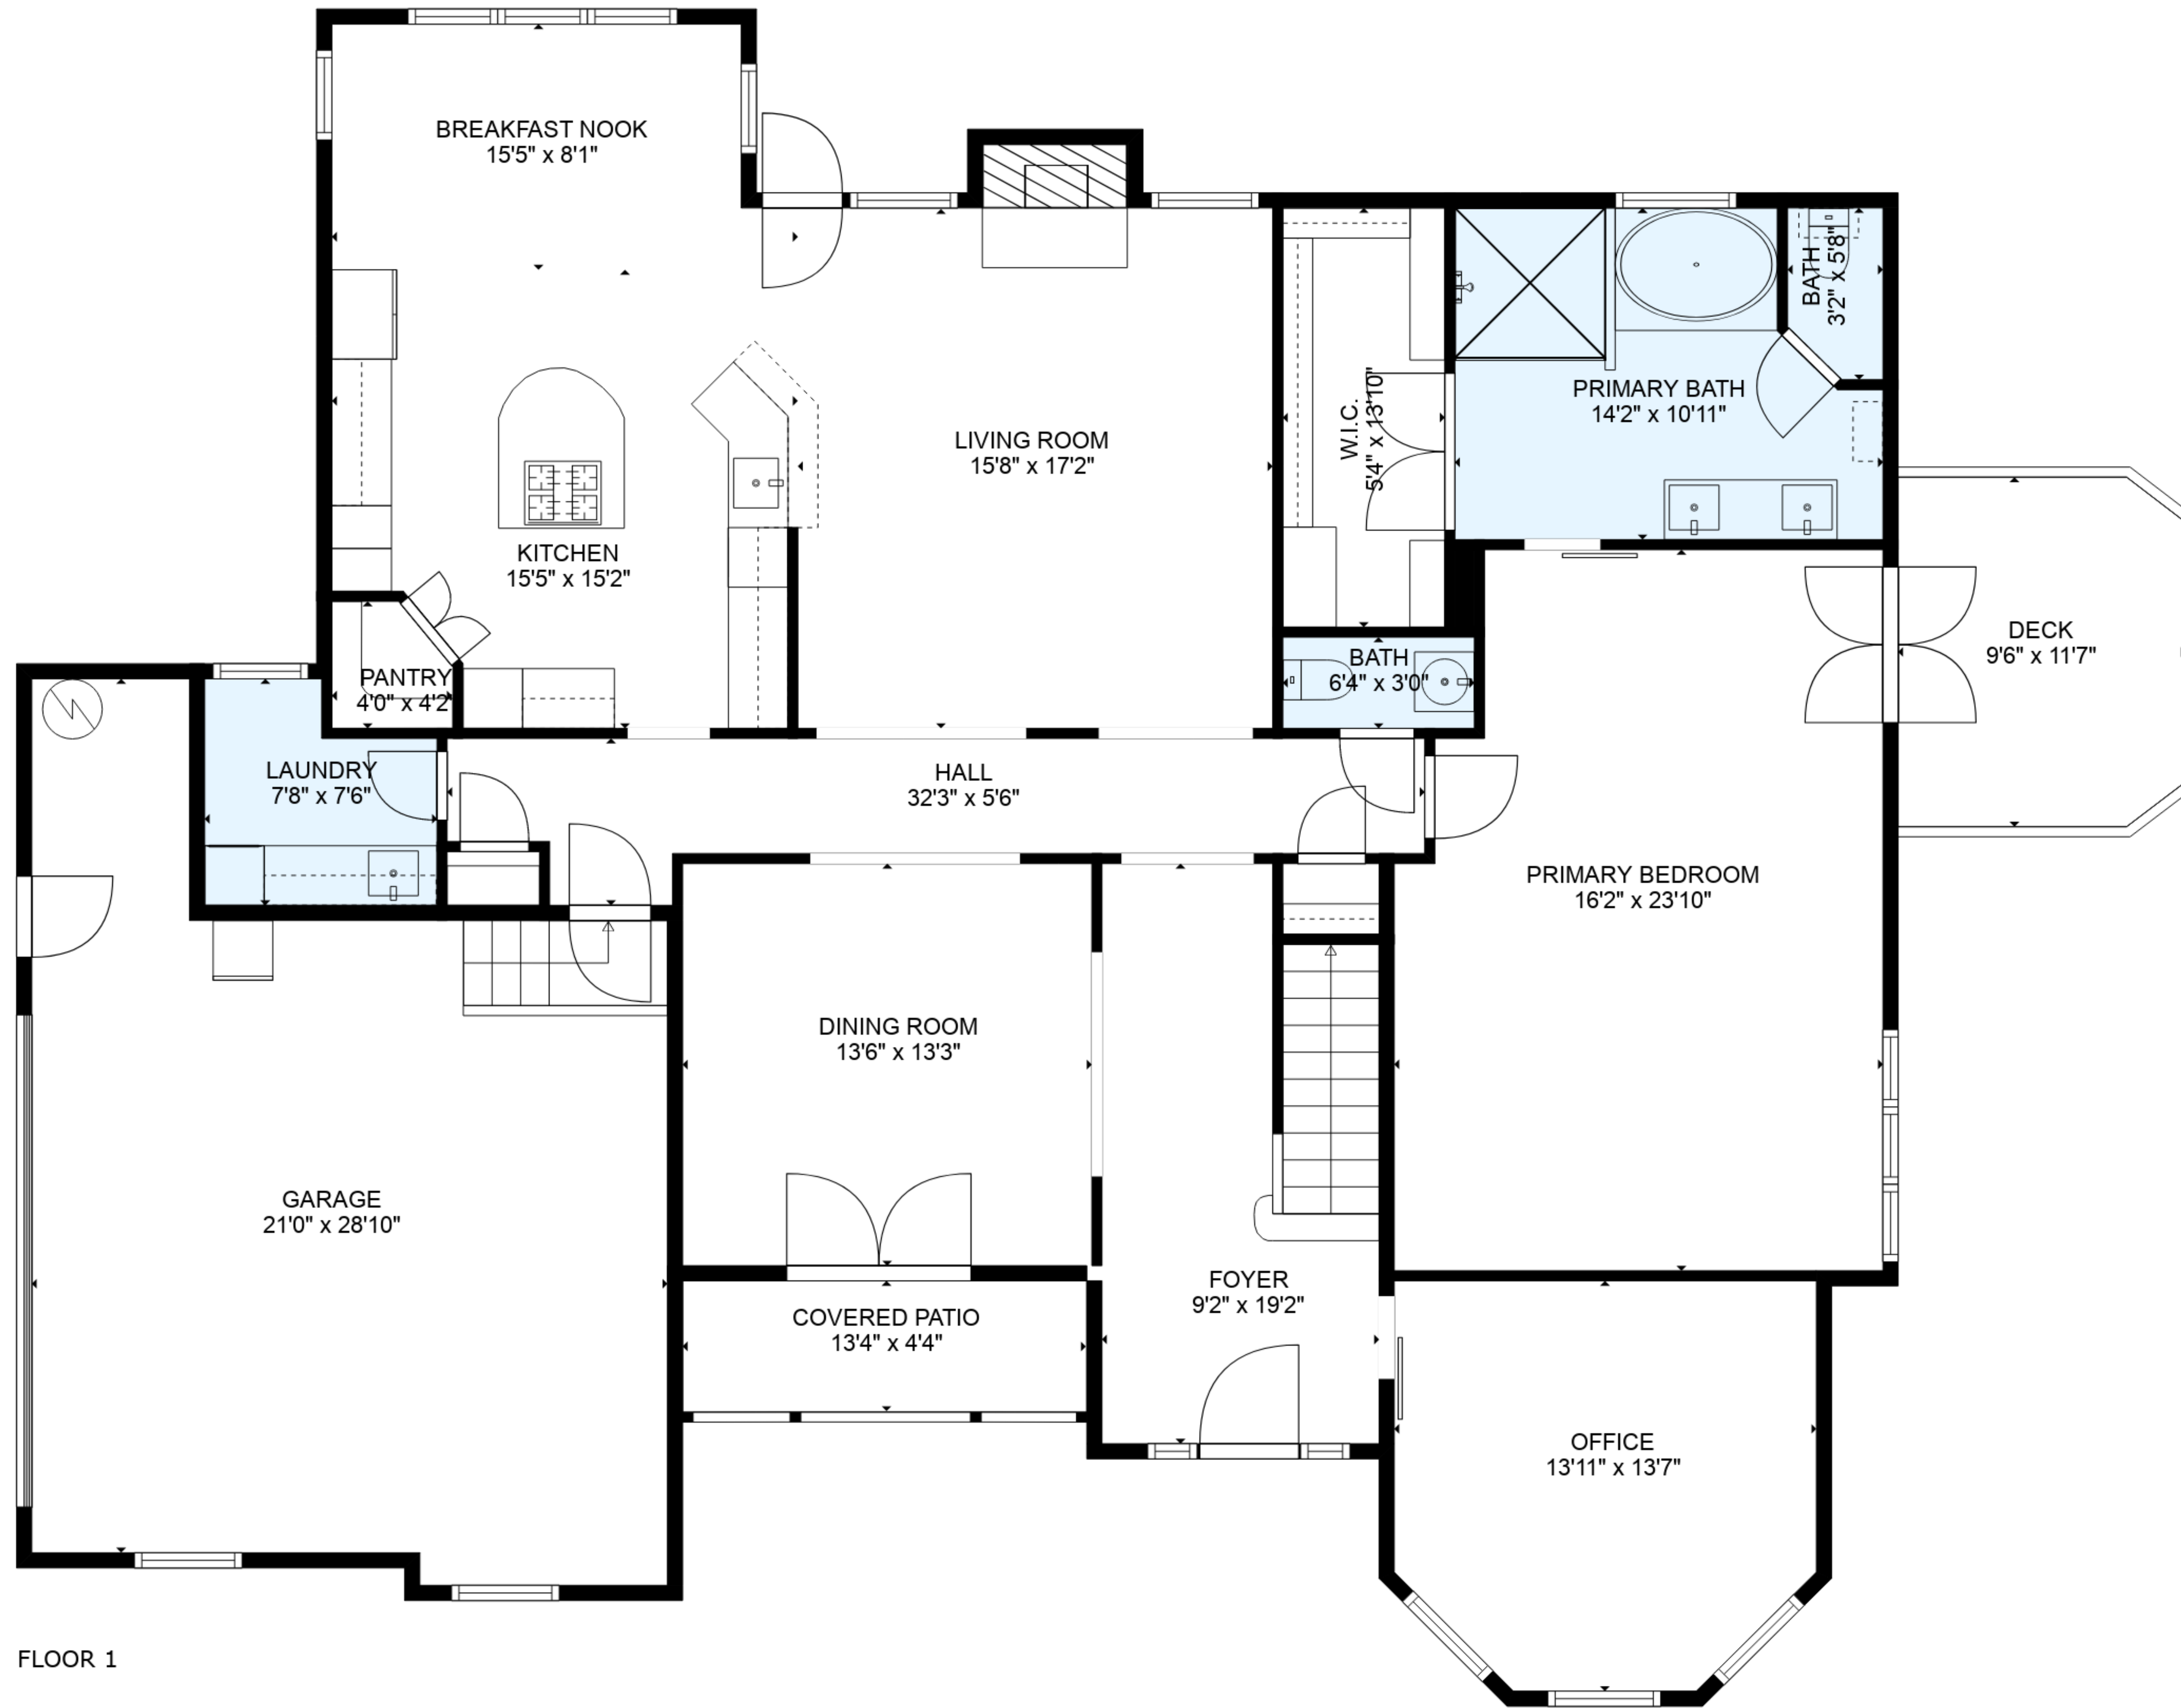

ESTIMATED AREAS

GLA FLOOR 1: 2111 sq. ft EXCLUDED AREAS 699 sq. ft
 GLA FLOOR 2: 1212 sq. ft EXCLUDED AREAS 623 sq. ft
 Total GLA 3323 sq. ft, total area 4166 sq. ft

ESTIMATED AREAS

GLA FLOOR 1: 2111 sq. ft EXCLUDED AREAS 699 sq. ft
 GLA FLOOR 2: 1212 sq. ft EXCLUDED AREAS 623 sq. ft
 Total GLA 3323 sq. ft, total area 4166 sq. ft

FLOOR 1

FLOOR 2

ESTIMATED AREAS

GLA FLOOR 1: 2111 sq. ft EXCLUDED AREAS 699 sq. ft
 GLA FLOOR 2: 1212 sq. ft EXCLUDED AREAS 623 sq. ft
 Total GLA 3323 sq. ft, total area 4166 sq. ft