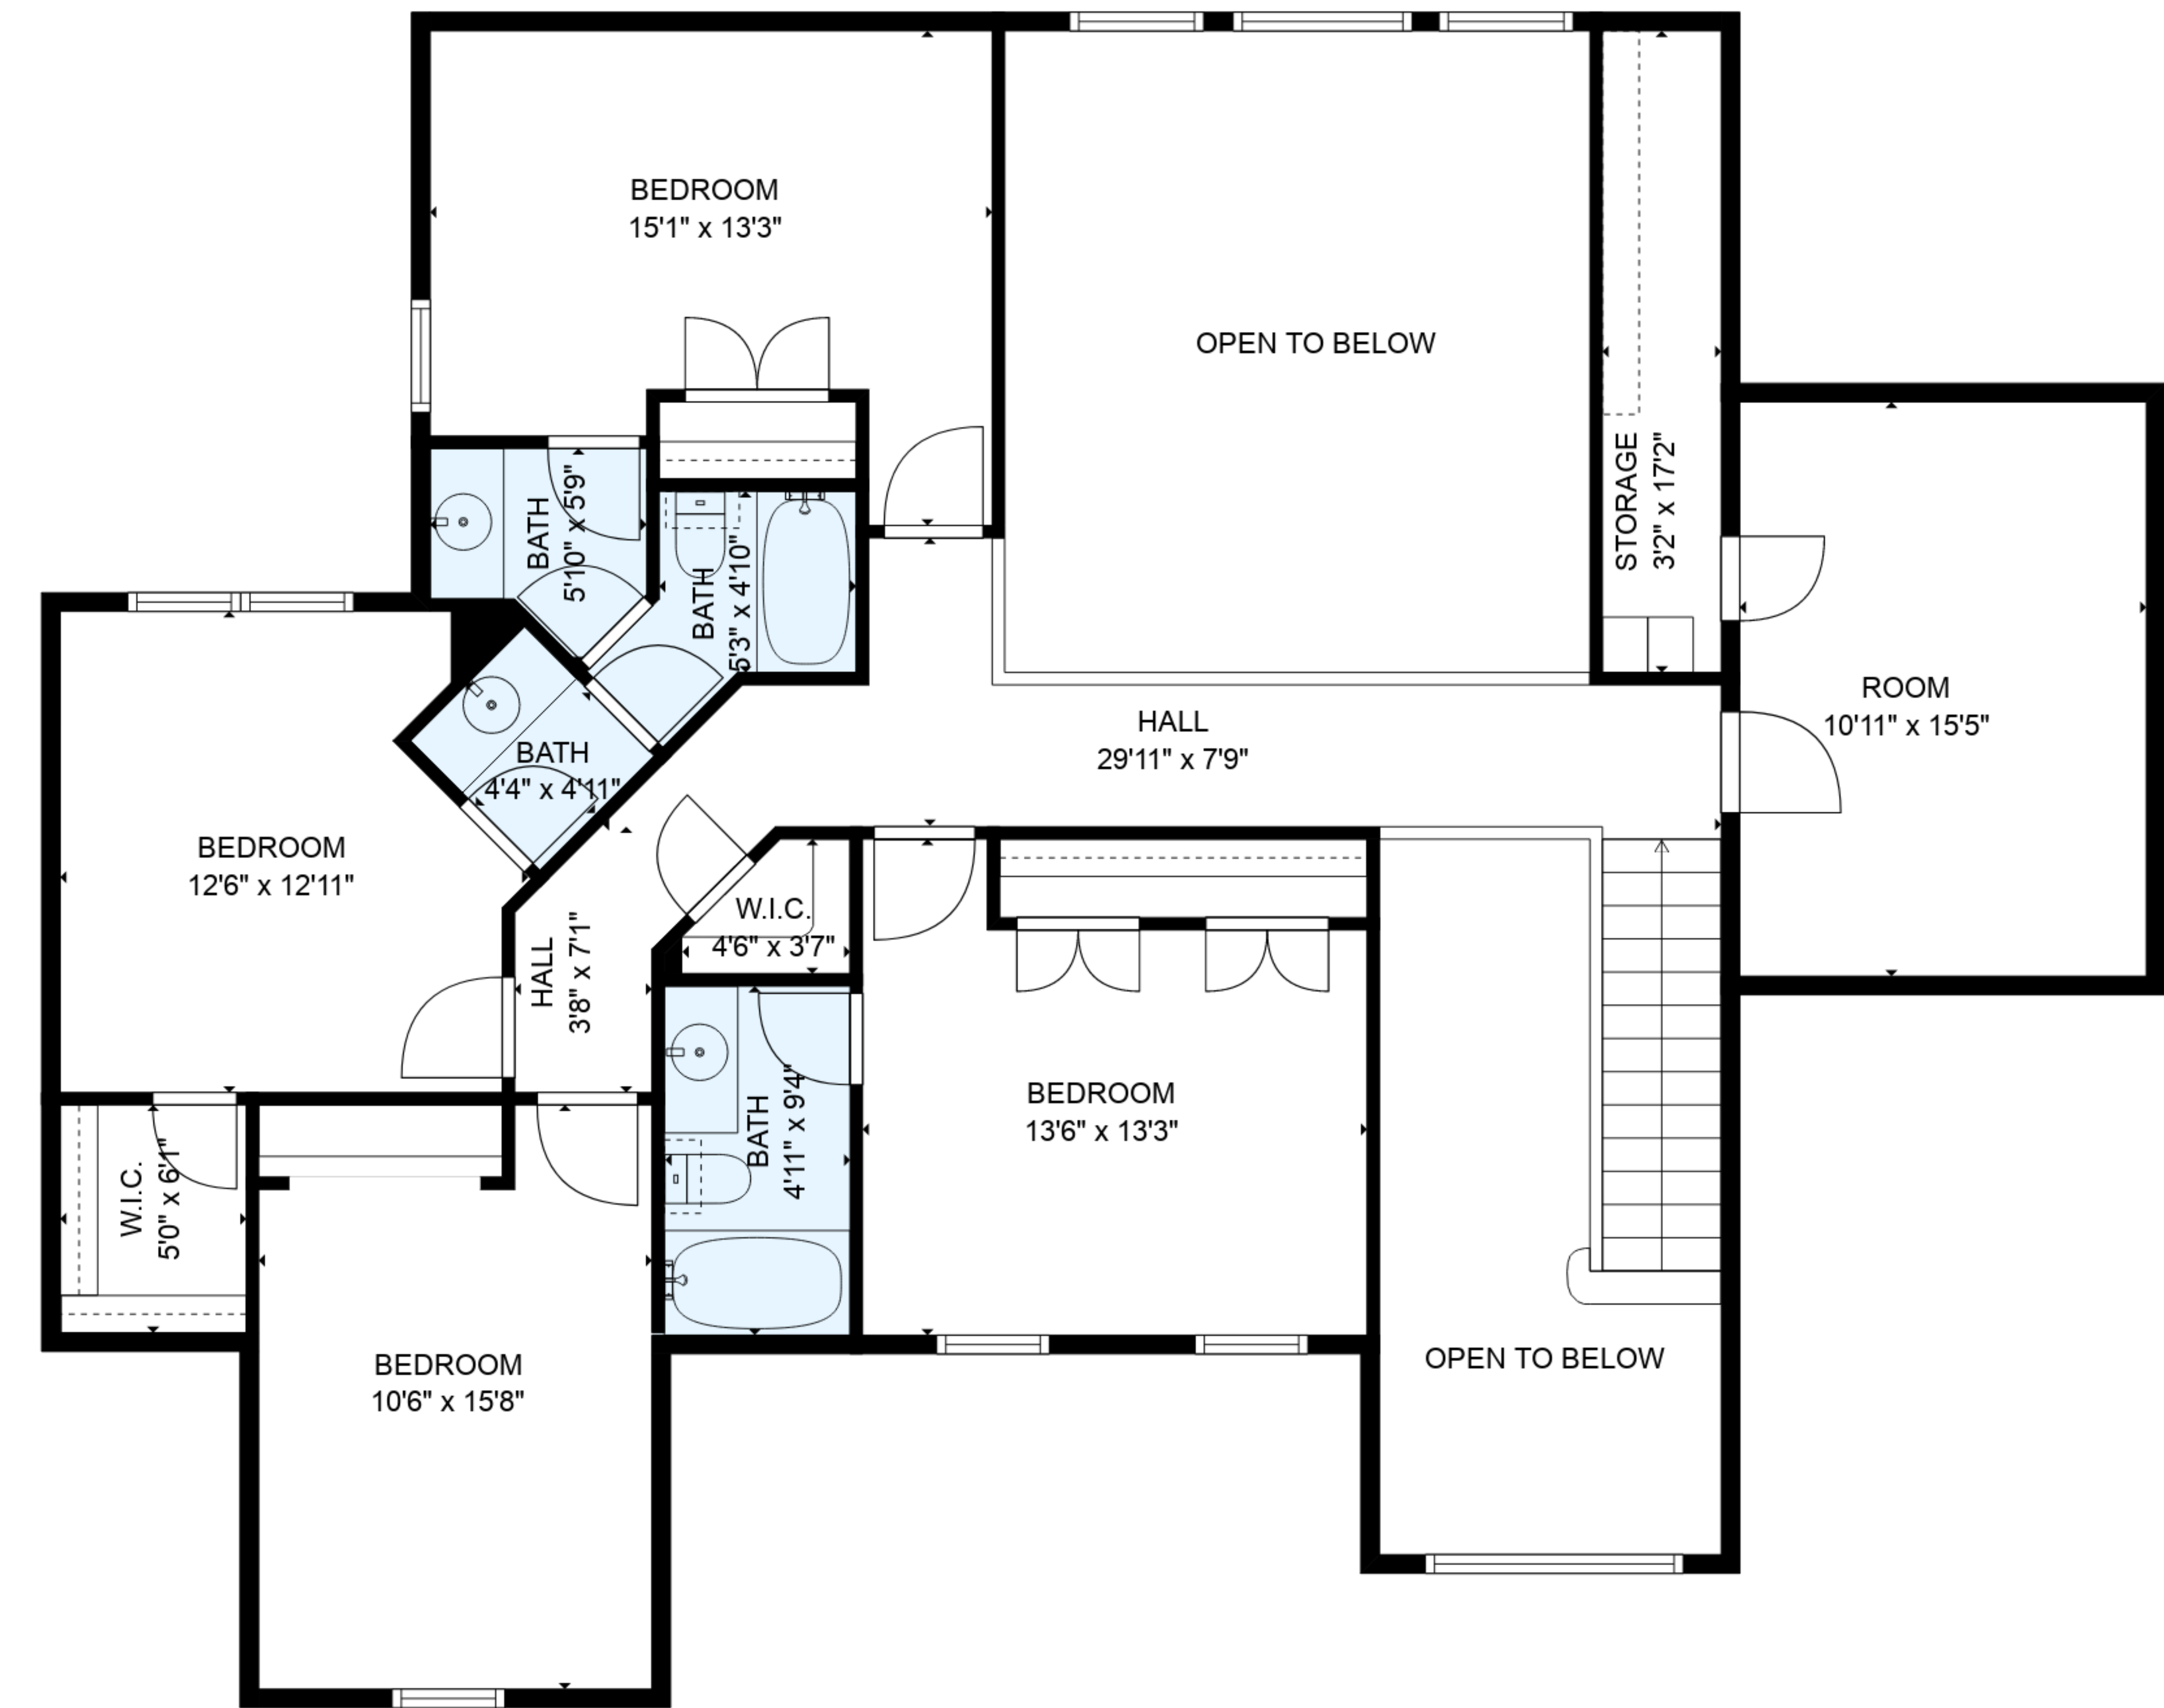

ESTIMATED AREAS

GLA FLOOR 1: 2111 sq. ft EXCLUDED AREAS 699 sq. ft
 GLA FLOOR 2: 1212 sq. ft EXCLUDED AREAS 623 sq. ft
 Total GLA 3323 sq. ft, total area 4166 sq. ft

ESTIMATED AREAS

GLA FLOOR 1: 2111 sq. ft EXCLUDED AREAS 699 sq. ft
 GLA FLOOR 2: 1212 sq. ft EXCLUDED AREAS 623 sq. ft
 Total GLA 3323 sq. ft, total area 4166 sq. ft

FLOOR 1

FLOOR 2

ESTIMATED AREAS

GLA FLOOR 1: 2111 sq. ft EXCLUDED AREAS 699 sq. ft
 GLA FLOOR 2: 1212 sq. ft EXCLUDED AREAS 623 sq. ft
 Total GLA 3323 sq. ft, total area 4166 sq. ft