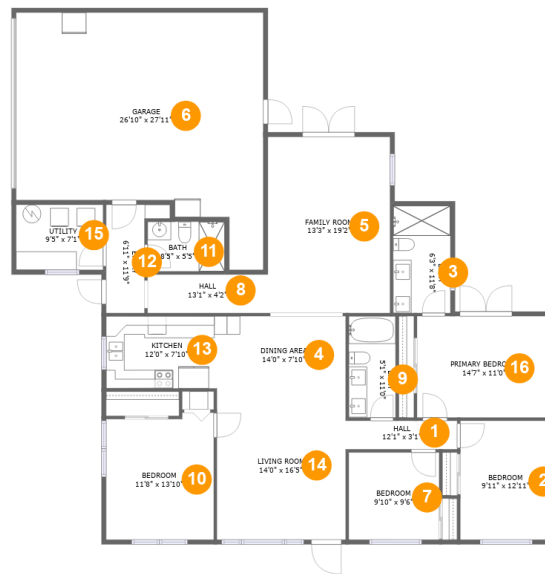

 **2,475**
Total sqft

651 Foresteria Drive, Lake Park, Palm Beach County, Florida, United States, 33403

Room dimensions

Floor 1

Total sqft: 2475 Living area: 1858

| # | | Dimensions | sqft | Counted as living area |
|----|-------------|-----------------|------------|------------------------|
| 1 | Hall | 12'1" x 3'1" | 38 sq. ft | Yes |
| 2 | Bedroom | 9'11" x 12'11" | 128 sq. ft | Yes |
| 3 | Bath | 6'3" x 11'8" | 73 sq. ft | Yes |
| 4 | Dining Area | 14'0" x 7'10" | 110 sq. ft | Yes |
| 5 | Family Room | 13'3" x 19'2" | 254 sq. ft | Yes |
| 6 | Garage | 26'10" x 27'11" | 586 sq. ft | No |
| 7 | Bedroom | 9'10" x 9'6" | 93 sq. ft | Yes |
| 8 | Hall | 13'1" x 4'2" | 55 sq. ft | Yes |
| 9 | Bath | 5'1" x 11'0" | 56 sq. ft | Yes |
| 10 | Bedroom | 11'8" x 13'10" | 156 sq. ft | Yes |
| 11 | Bath | 8'5" x 5'5" | 45 sq. ft | Yes |

**651 Foresteria Drive, Lake Park, Palm Beach County,
Florida, United States, 33403**

| # | | Dimensions | sqft | Counted as living area |
|----|-----------------|---------------|------------|------------------------|
| 12 | Entry | 6'11" x 11'9" | 53 sq. ft | Yes |
| 13 | Kitchen | 12'0" x 7'10" | 94 sq. ft | Yes |
| 14 | Living Room | 14'0" x 16'5" | 231 sq. ft | Yes |
| 15 | Utility | 9'5" x 7'1" | 67 sq. ft | Yes |
| 16 | Primary Bedroom | 14'7" x 11'0" | 161 sq. ft | Yes |

4 Floor 1 - Dining Area

Dimensions: 14'0" x 7'10"
Area: 110 sq. ft
Counted as living area: Yes

Heated: Yes
Finished: Yes
Enclosed: Yes
Contiguous: Yes
Permitted: Yes
Wet space: No
Addition: No
Conversion: No

5 Floor 1 - Family Room

Dimensions: 13'3" x 19'2"
Area: 254 sq. ft
Counted as living area: Yes

Heated: Yes
Finished: Yes
Enclosed: Yes
Contiguous: Yes
Permitted: Yes
Wet space: No
Addition: No
Conversion: No