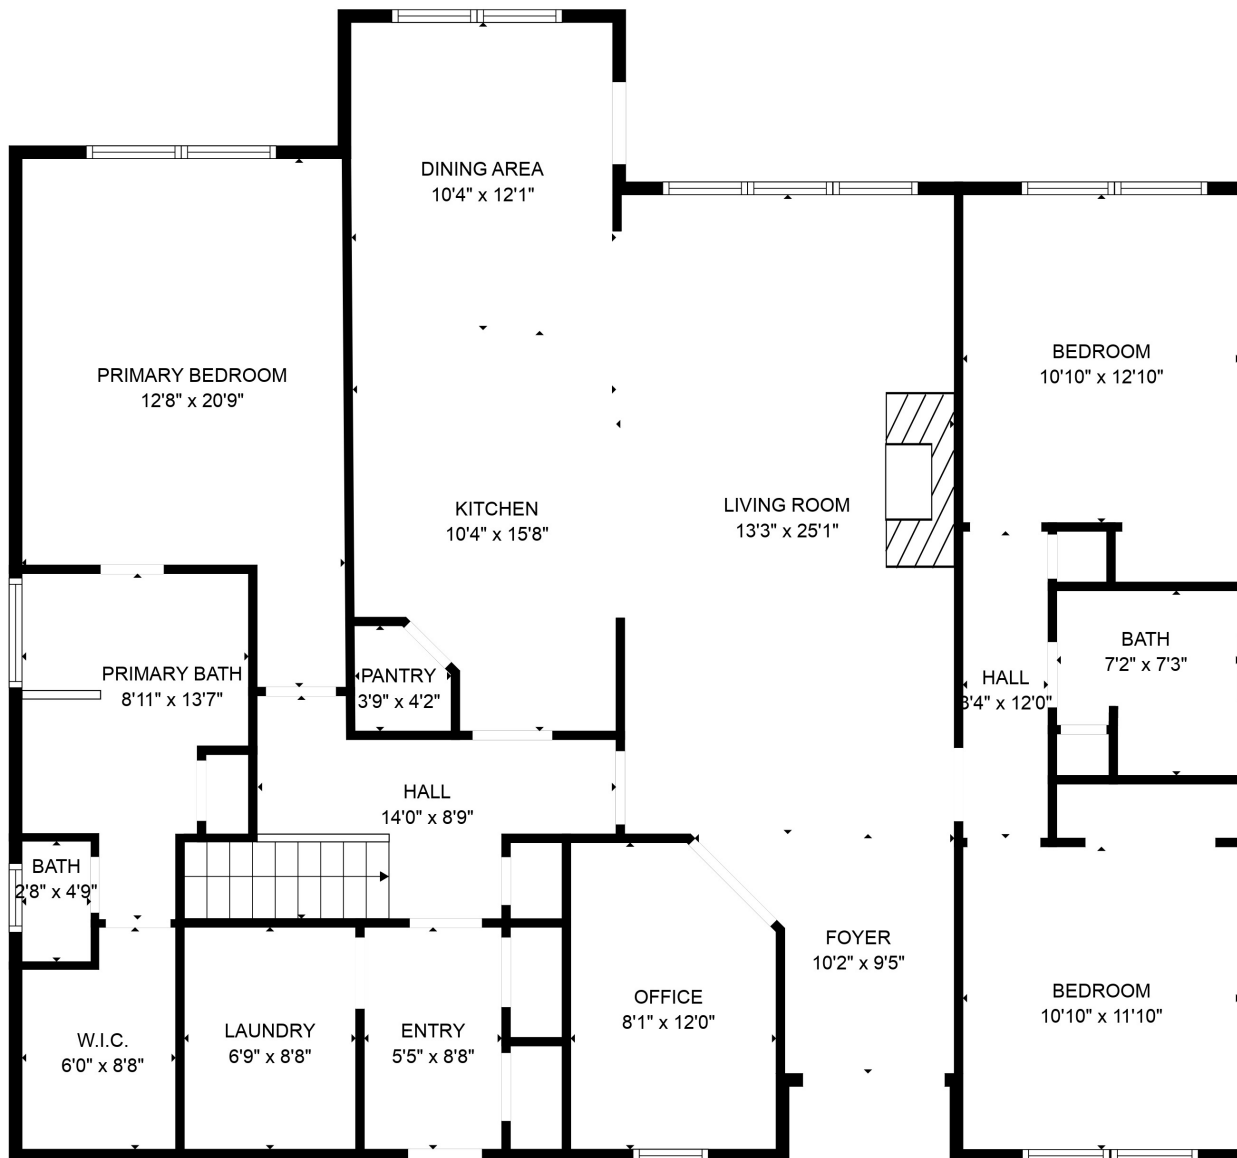

FLOOR 1

FLOOR 2

Total scanned area: 3896 sq. ft

Total scanned area: 3896 sq. ft

MEASUREMENTS ARE CALCULATED BY CUBICASA TECHNOLOGY. DEEMED HIGHLY RELIABLE BUT NOT GUARANTEED.

Total scanned area: 3896 sq. ft

MEASUREMENTS ARE CALCULATED BY CUBICASA TECHNOLOGY. DEEMED HIGHLY RELIABLE BUT NOT GUARANTEED.