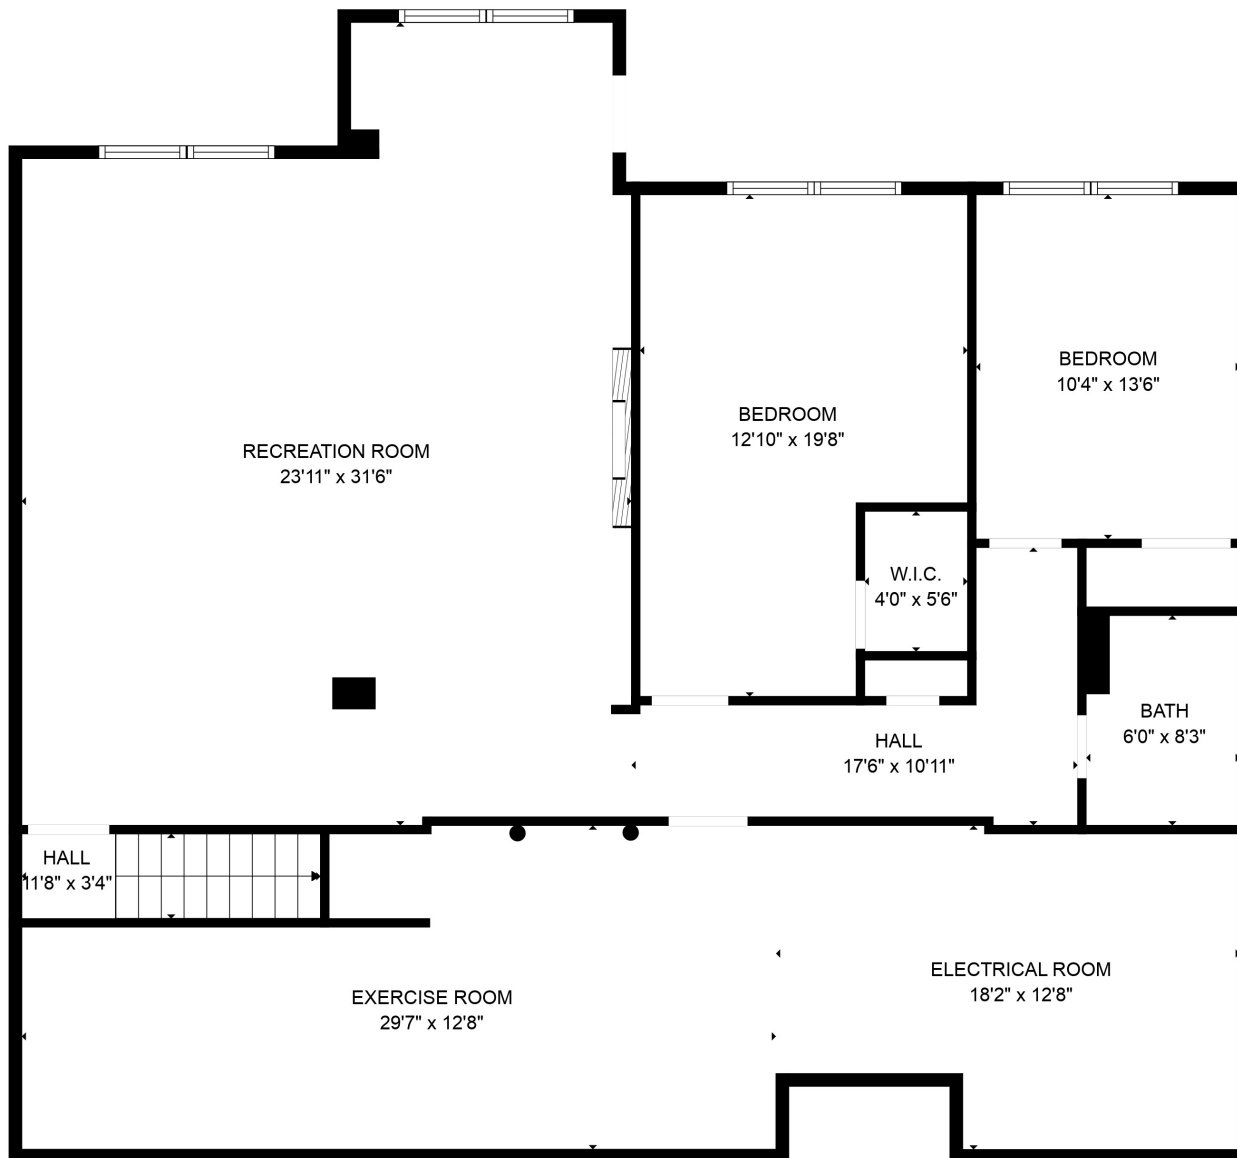

FLOOR 1

FLOOR 2

Total scanned area: 3896 sq. ft

Total scanned area: 3896 sq. ft

MEASUREMENTS ARE CALCULATED BY CUBICASA TECHNOLOGY. DEEMED HIGHLY RELIABLE BUT NOT GUARANTEED.

Total scanned area: 3896 sq. ft

MEASUREMENTS ARE CALCULATED BY CUBICASA TECHNOLOGY. DEEMED HIGHLY RELIABLE BUT NOT GUARANTEED.