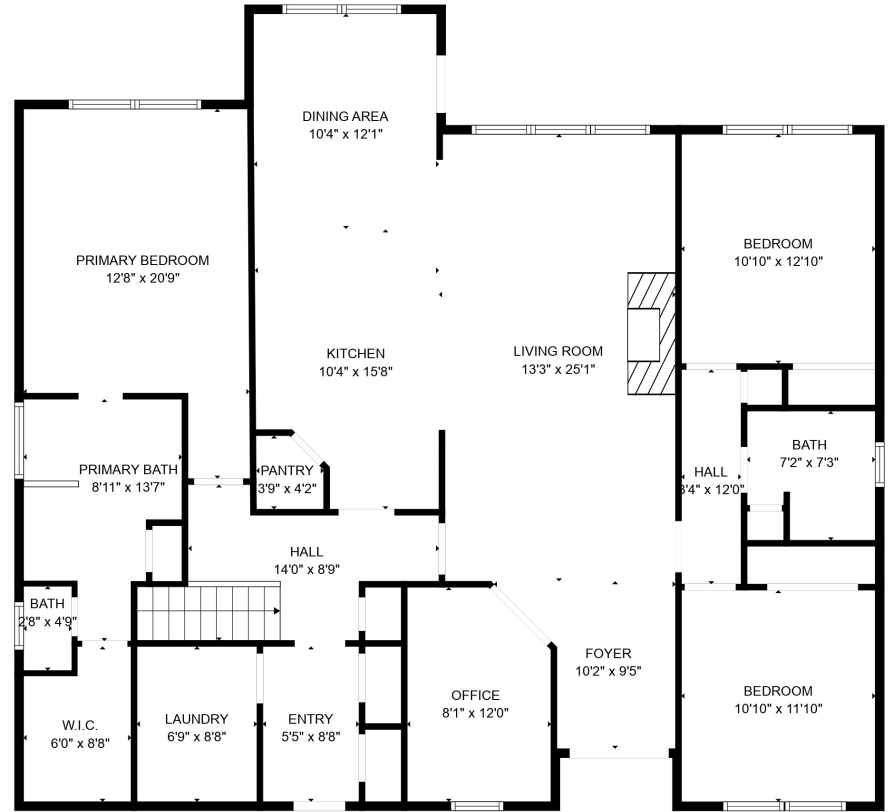

FLOOR 1

FLOOR 2

Total scanned area: 3896 sq. ft

Total scanned area: 3896 sq. ft

MEASUREMENTS ARE CALCULATED BY CUBICASA TECHNOLOGY. DEEMED HIGHLY RELIABLE BUT NOT GUARANTEED.

Total scanned area: 3896 sq. ft

MEASUREMENTS ARE CALCULATED BY CUBICASA TECHNOLOGY. DEEMED HIGHLY RELIABLE BUT NOT GUARANTEED.