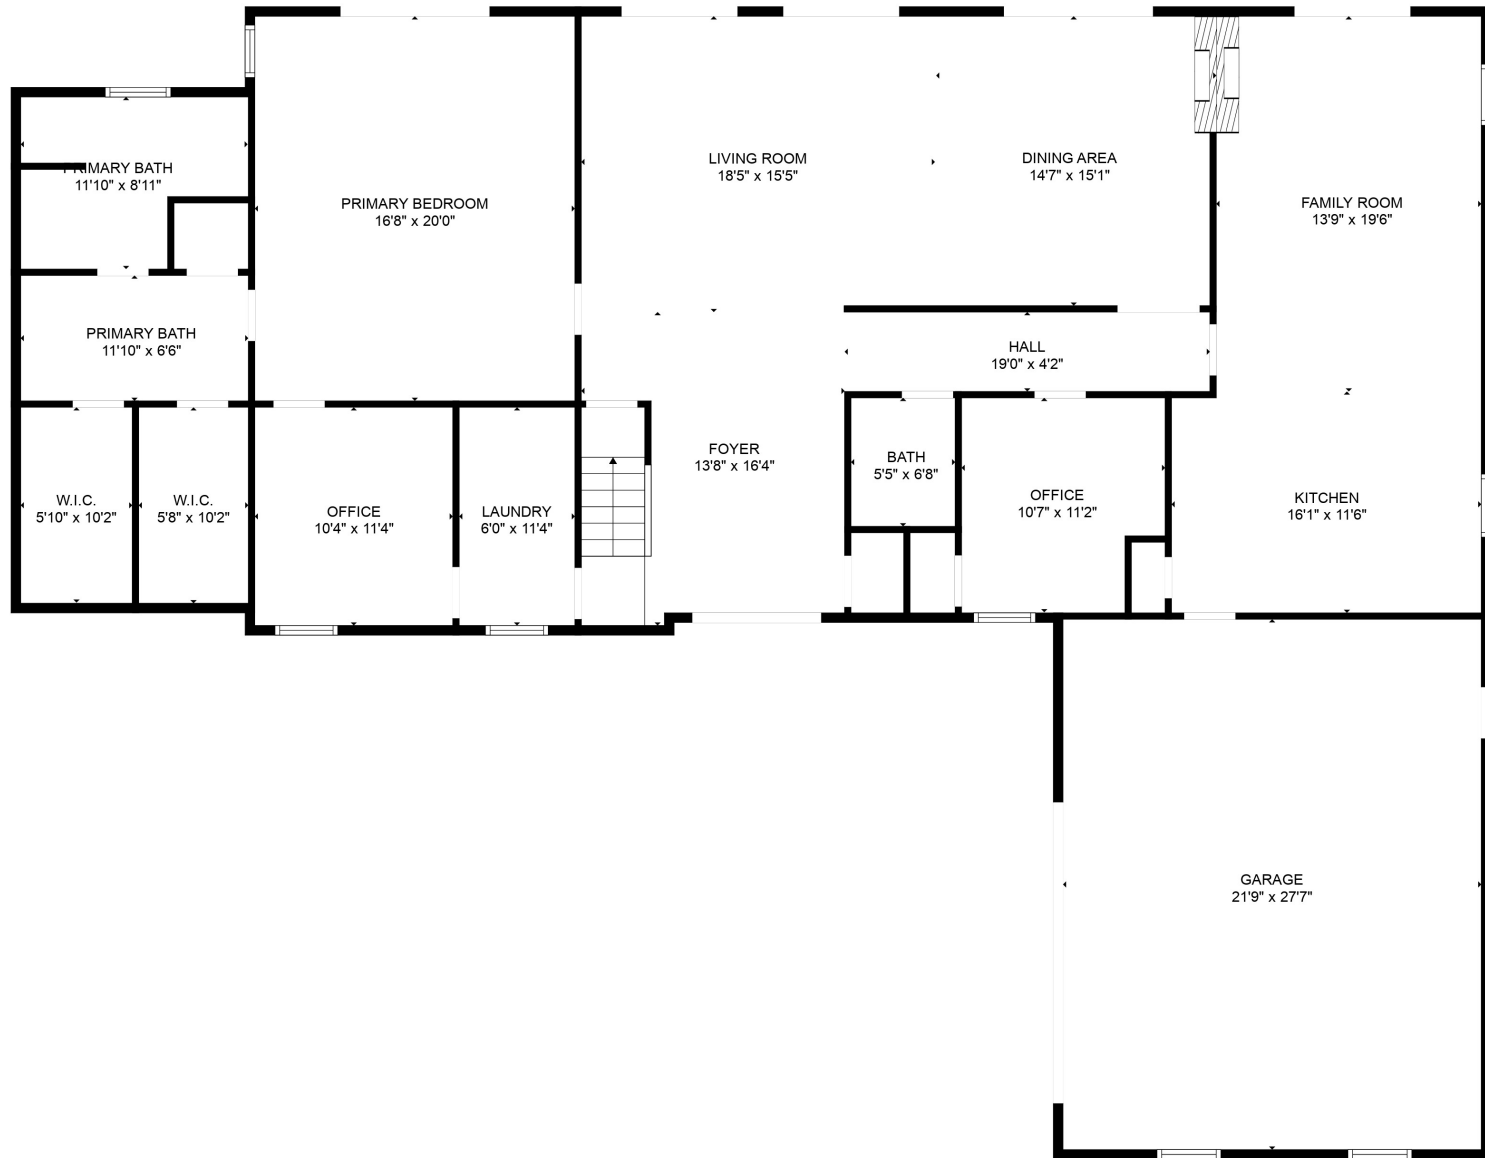

Total scanned area: 5553 sq. ft

SIZES AND DIMENSIONS ARE APPROXIMATE. ACTUAL MAY VARY.

Total scanned area: 5553 sq. ft

SIZES AND DIMENSIONS ARE APPROXIMATE. ACTUAL MAY VARY.

Total scanned area: 5553 sq. ft

SIZES AND DIMENSIONS ARE APPROXIMATE. ACTUAL MAY VARY.