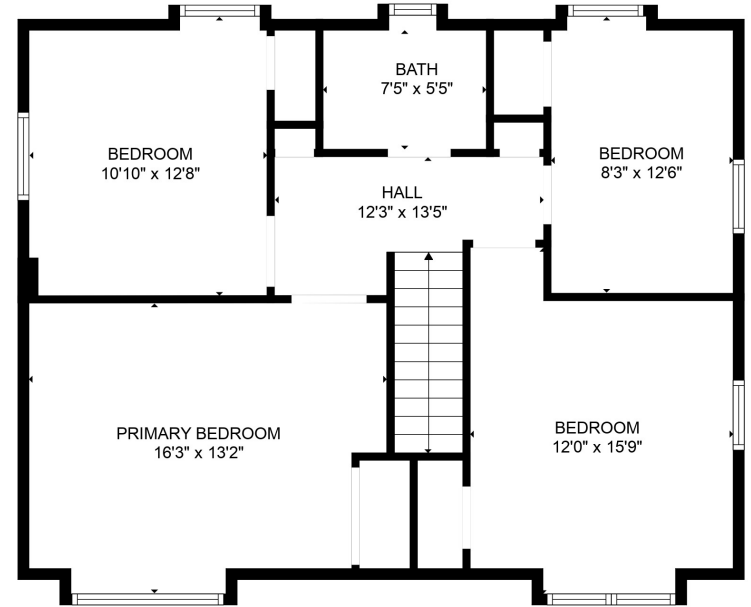

FLOOR 1

FLOOR 2

Total scanned area: 2072 sq. ft

SIZES AND DIMENSIONS ARE APPROXIMATE. ACTUAL MAY VARY.

Total scanned area: 2072 sq. ft

SIZES AND DIMENSIONS ARE APPROXIMATE. ACTUAL MAY VARY.

Total scanned area: 2072 sq. ft

SIZES AND DIMENSIONS ARE APPROXIMATE. ACTUAL MAY VARY.