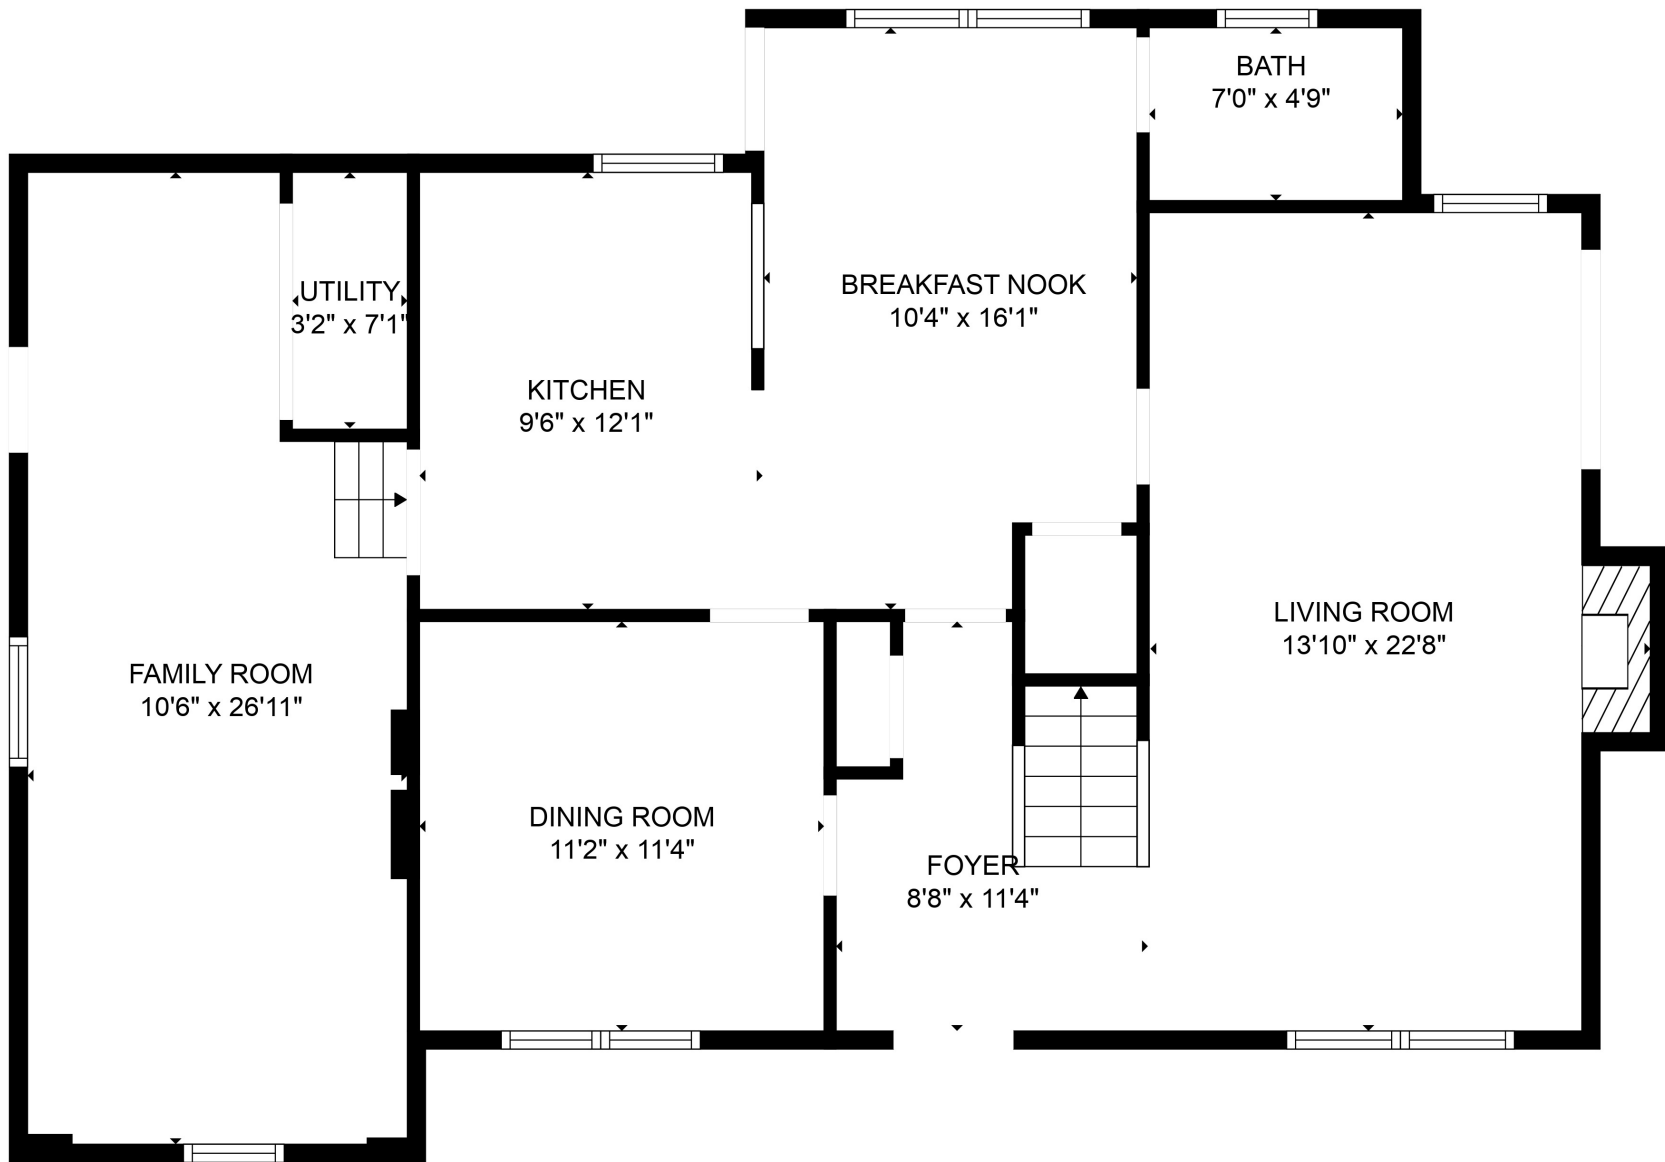

FLOOR 1

FLOOR 2

Total scanned area: 2072 sq. ft

SIZES AND DIMENSIONS ARE APPROXIMATE. ACTUAL MAY VARY.

Total scanned area: 2072 sq. ft

SIZES AND DIMENSIONS ARE APPROXIMATE. ACTUAL MAY VARY.

Total scanned area: 2072 sq. ft

SIZES AND DIMENSIONS ARE APPROXIMATE. ACTUAL MAY VARY.