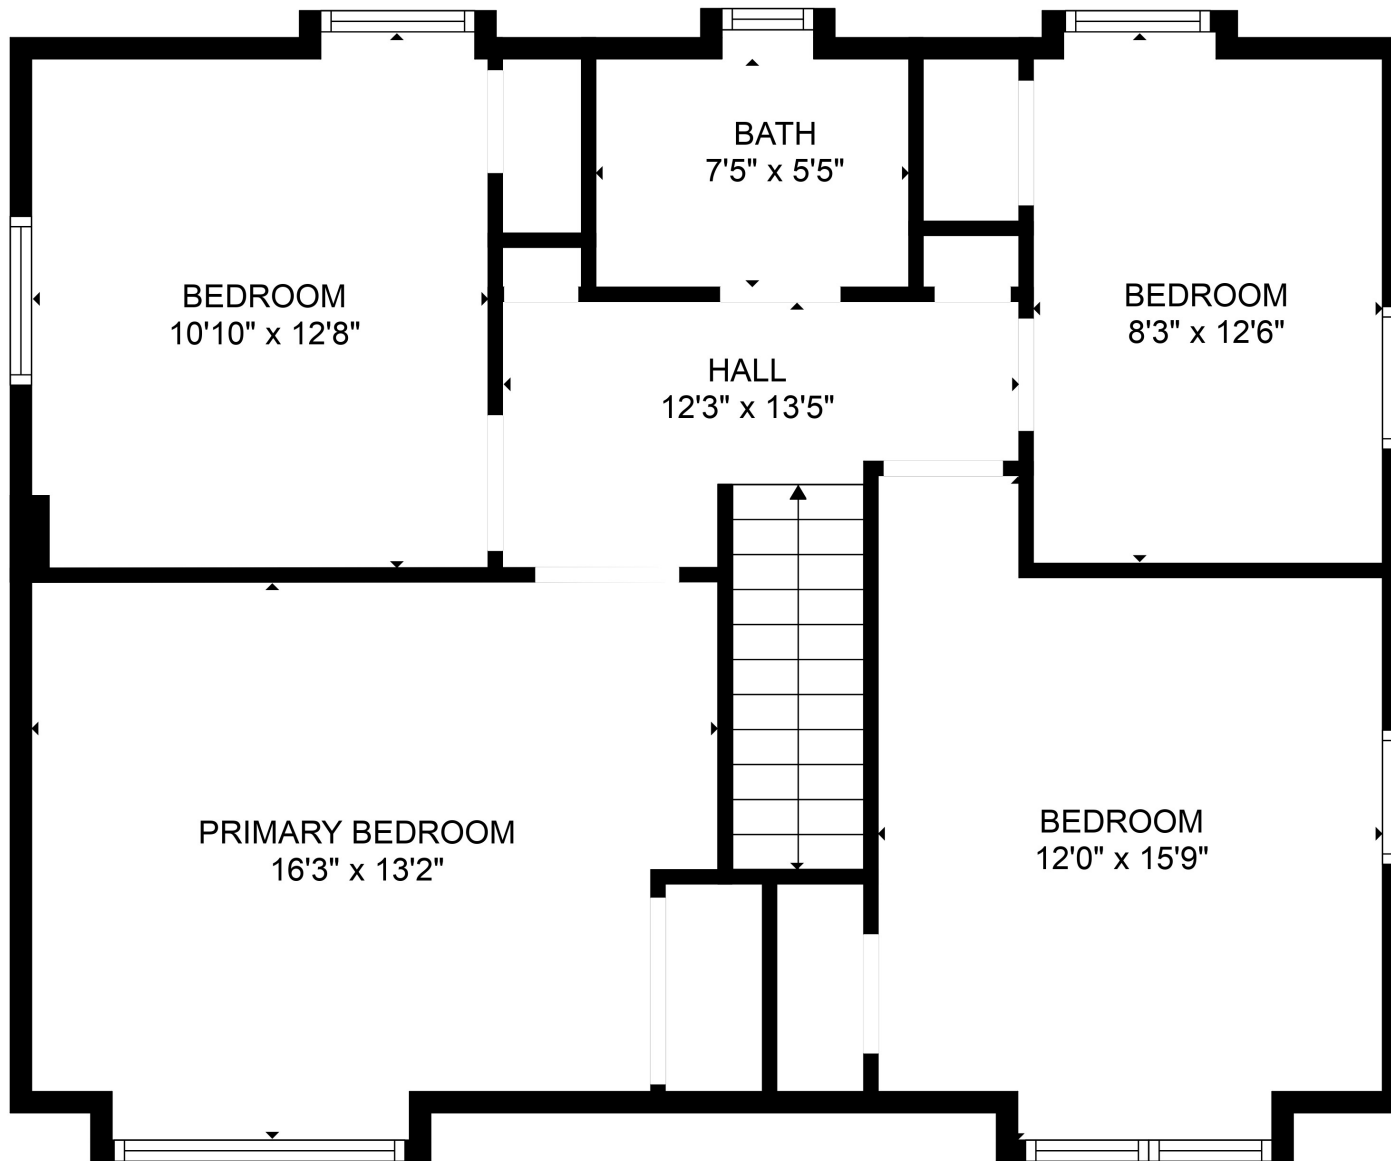

FLOOR 1

FLOOR 2

Total scanned area: 2072 sq. ft

SIZES AND DIMENSIONS ARE APPROXIMATE. ACTUAL MAY VARY.

Total scanned area: 2072 sq. ft

SIZES AND DIMENSIONS ARE APPROXIMATE. ACTUAL MAY VARY.

Total scanned area: 2072 sq. ft

SIZES AND DIMENSIONS ARE APPROXIMATE. ACTUAL MAY VARY.