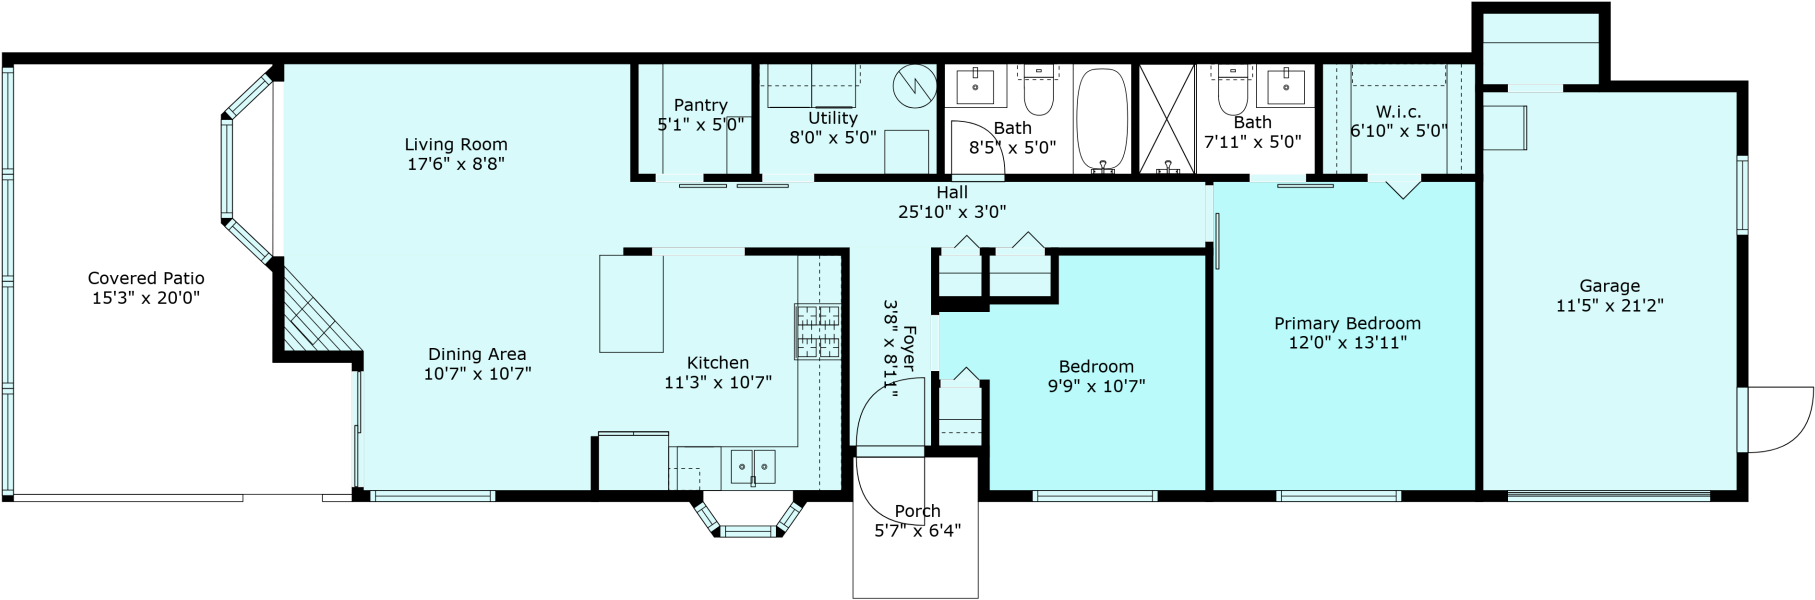

1337610 Evans Rd

Sabrina Vandenberg PREC
sabrina@chilliwackproperties.net

Estimated Areas:

Main Floor: 1071 sq. ft
Total: 1071 Sq. Ft