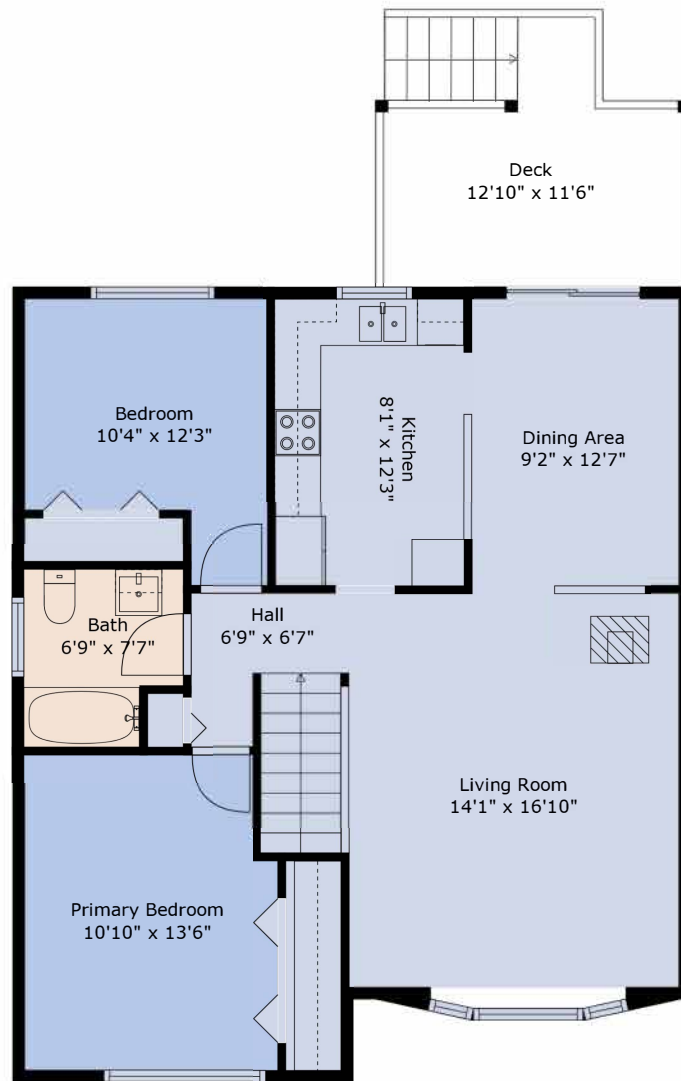

Below Main

Main Floor

Estimated areas

BELOW MAIN: 915 sq. ft  
 MAIN FLOOR: 940 sq. ft  
 TOTAL: 1855 sq. ft

Sizes And Dimensions May Have a Slight Variation From Actual Sizes. E&o Insured.

Estimated areas

FLOOR 1: 915 sq. ft  
 FLOOR 2: 940 sq. ft  
 TOTAL: 1855 sq. ft

Sizes And Dimensions May Have a Slight Variation From Actual Sizes. E&o Insured.

Estimated areas

FLOOR 1: 915 sq. ft  
 FLOOR 2: 940 sq.  
 TOTAL: 1855 sq. ft

Sizes And Dimensions May Have a Slight Variation From Actual Sizes. E&o Insured.