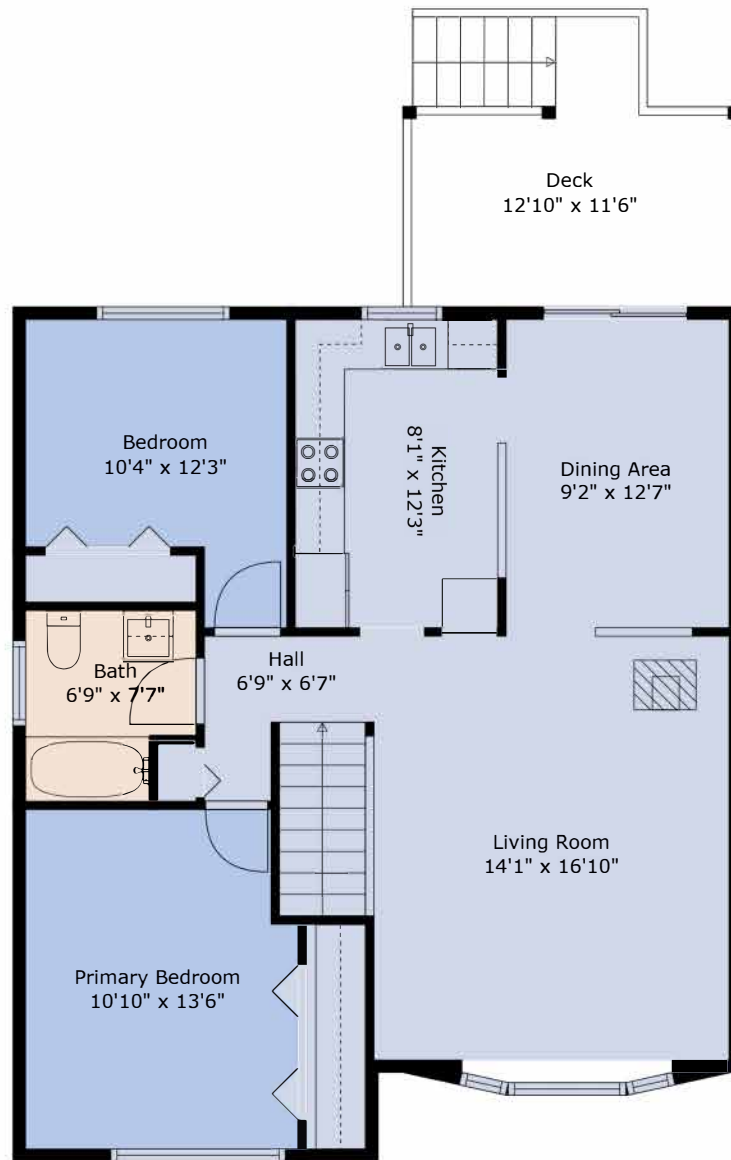

Below Main

Main Floor

Estimated areas

BELOW MAIN: 915 sq. ft  
 MAIN FLOOR: 940 sq. ft  
 TOTAL: 1855 sq. ft

Sizes And Dimensions May Have a Slight Variation From Actual Sizes. E&o Insured.

Estimated areas

FLOOR 1: 915 sq. ft  
 FLOOR 2: 940 sq. ft  
 TOTAL: 1855 sq. ft

Sizes And Dimensions May Have a Slight Variation From Actual Sizes. E&o Insured.

Estimated areas

FLOOR 1: 915 sq. ft  
 FLOOR 2: 940 sq.  
 TOTAL: 1855 sq. ft

Sizes And Dimensions May Have a Slight Variation From Actual Sizes. E&o Insured.