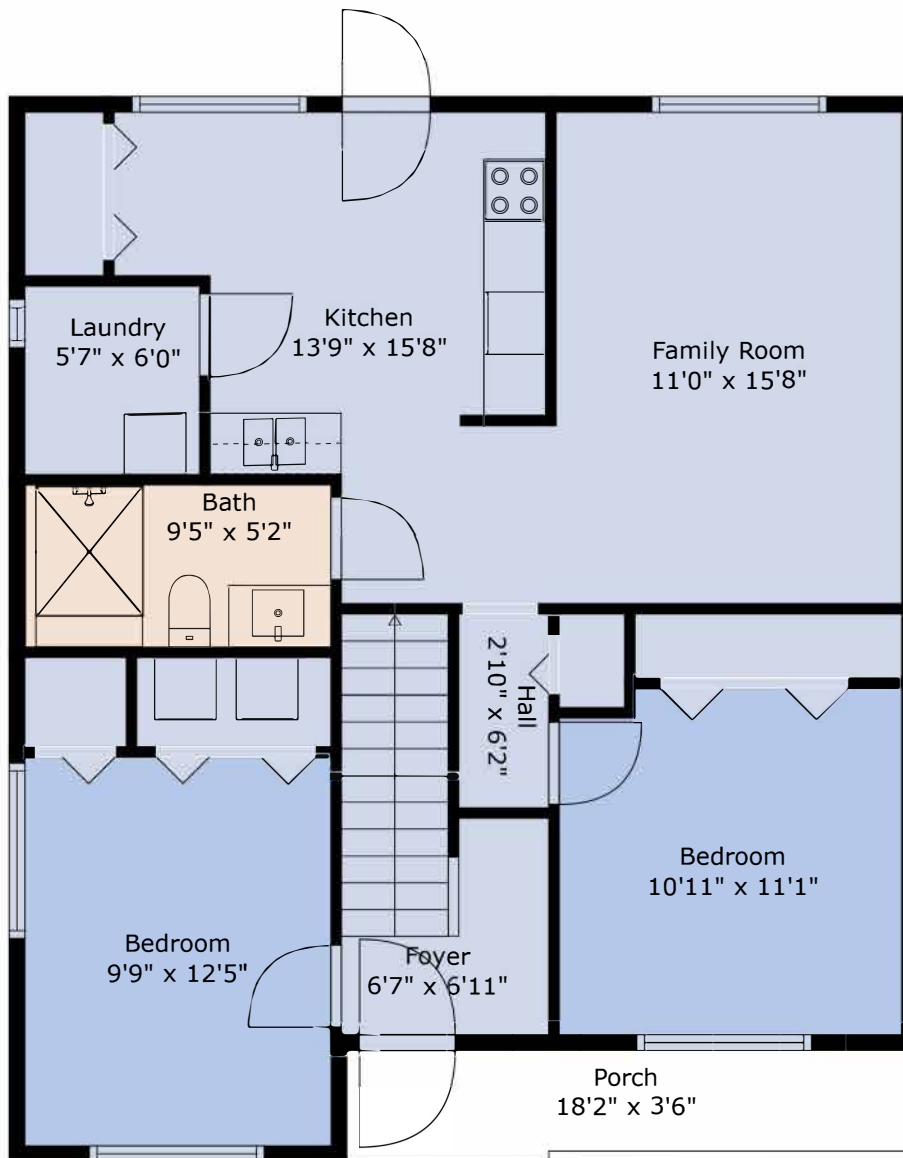

Below Main

Main Floor

Estimated areas

BELOW MAIN: 915 sq. ft  
 MAIN FLOOR: 940 sq. ft  
 TOTAL: 1855 sq. ft

Sizes And Dimensions May Have a Slight Variation From Actual Sizes. E&o Insured.

Estimated areas

FLOOR 1: 915 sq. ft  
 FLOOR 2: 940 sq. ft  
 TOTAL: 1855 sq. ft

Sizes And Dimensions May Have a Slight Variation From Actual Sizes. E&o Insured.

Estimated areas

FLOOR 1: 915 sq. ft  
 FLOOR 2: 940 sq.  
 TOTAL: 1855 sq. ft

Sizes And Dimensions May Have a Slight Variation From Actual Sizes. E&o Insured.