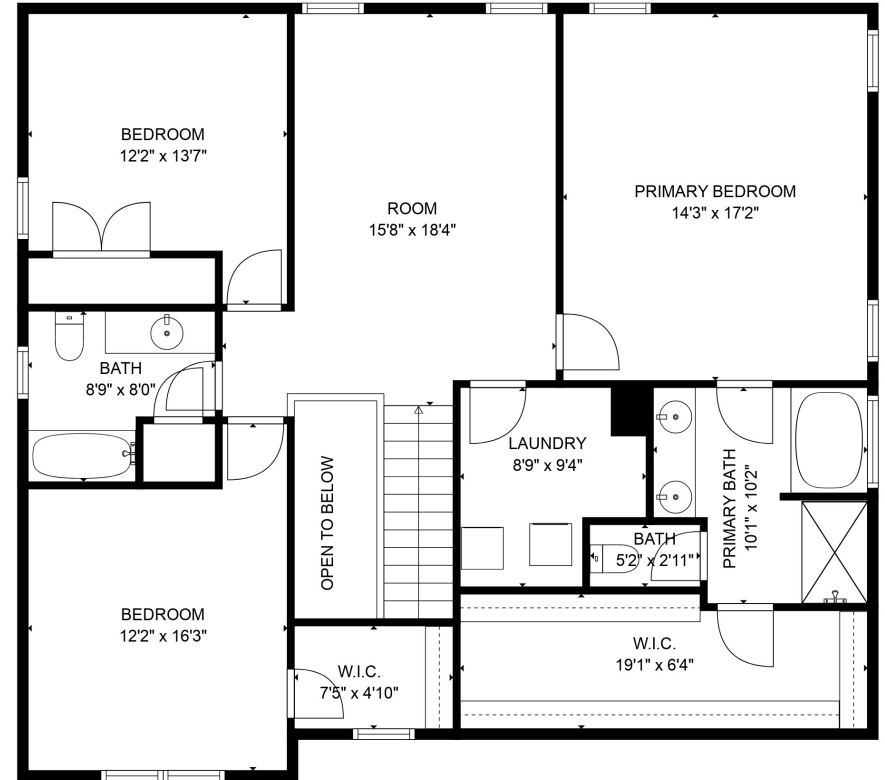

FLOOR 1

FLOOR 2

Total scanned area: 2518 sq. ft

SIZES AND DIMENSIONS ARE APPROXIMATE. ACTUAL MAY VARY.

Total scanned area: 2518 sq. ft

SIZES AND DIMENSIONS ARE APPROXIMATE. ACTUAL MAY VARY.

Total scanned area: 2518 sq. ft

SIZES AND DIMENSIONS ARE APPROXIMATE. ACTUAL MAY VARY.