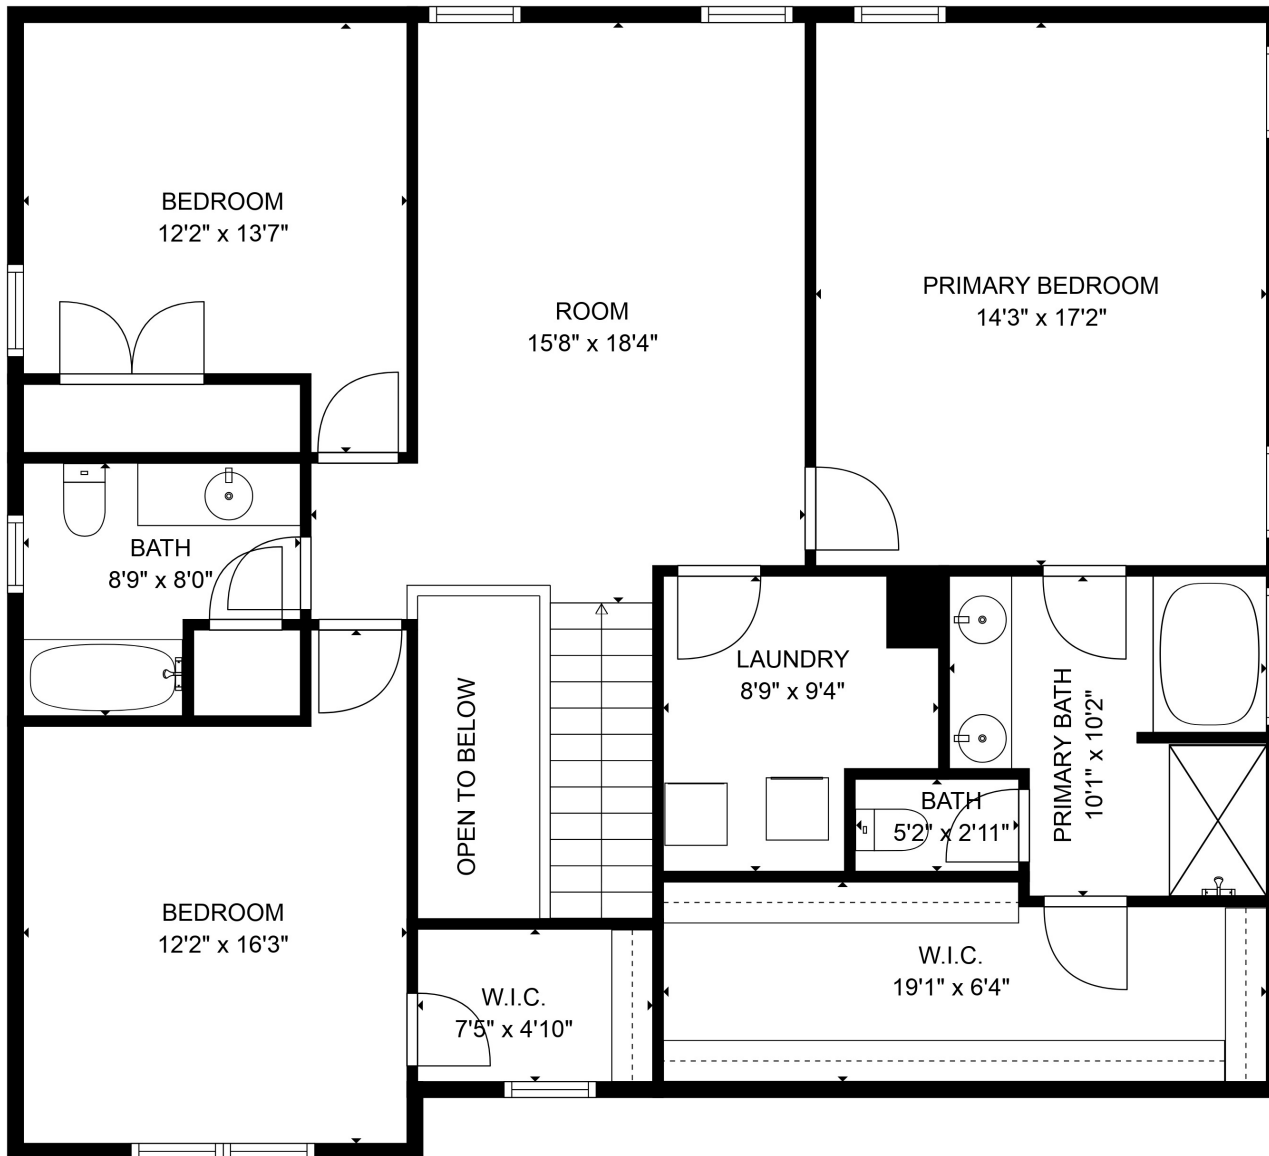

FLOOR 1

FLOOR 2

Total scanned area: 2518 sq. ft

SIZES AND DIMENSIONS ARE APPROXIMATE. ACTUAL MAY VARY.

Total scanned area: 2518 sq. ft

SIZES AND DIMENSIONS ARE APPROXIMATE. ACTUAL MAY VARY.

Total scanned area: 2518 sq. ft

SIZES AND DIMENSIONS ARE APPROXIMATE. ACTUAL MAY VARY.