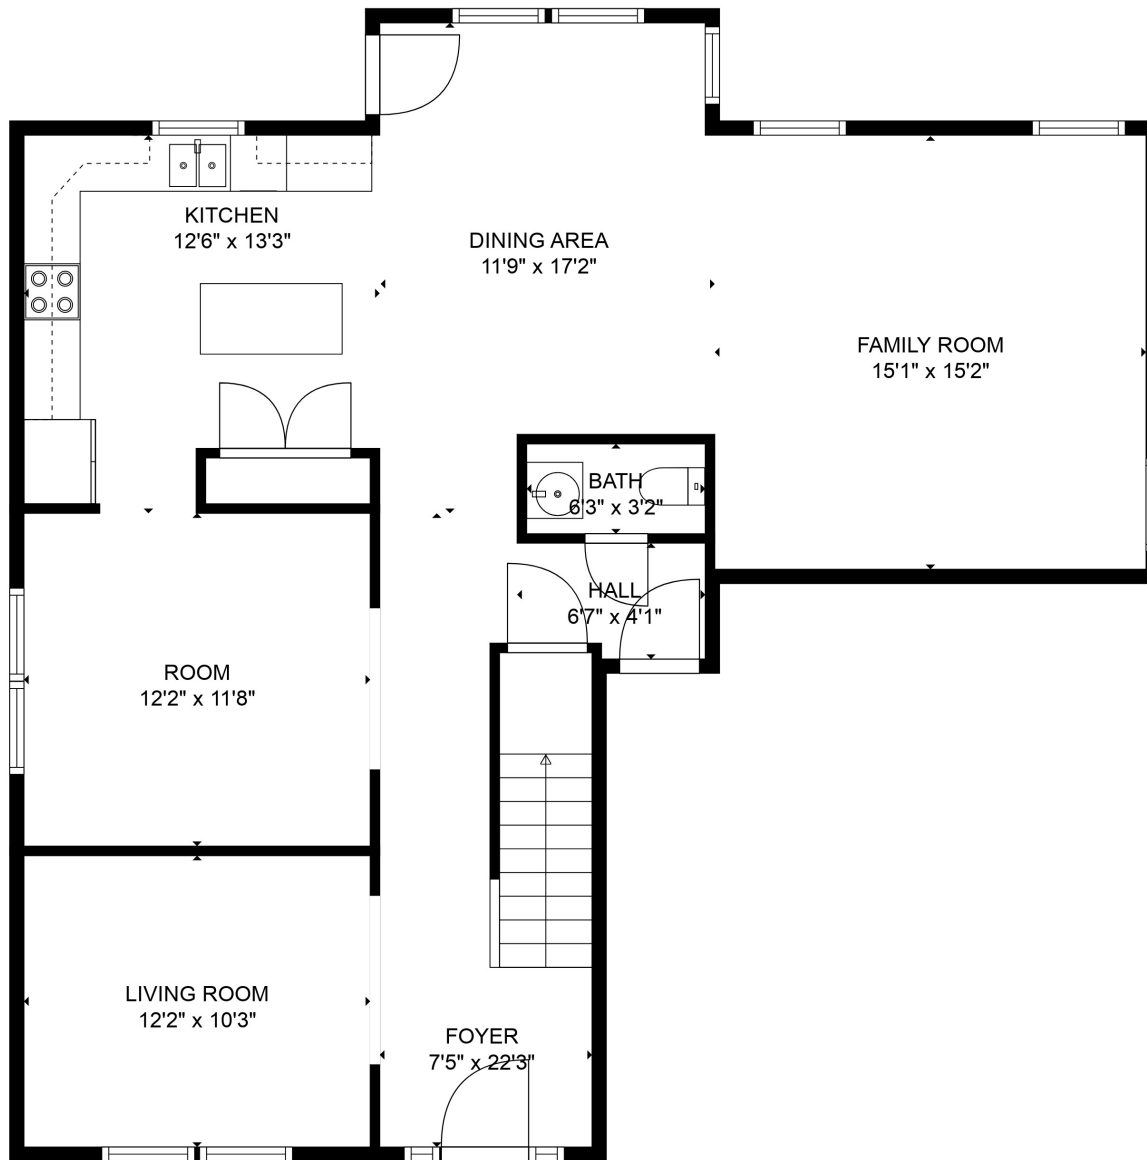

FLOOR 1

FLOOR 2

Total scanned area: 2518 sq. ft

SIZES AND DIMENSIONS ARE APPROXIMATE. ACTUAL MAY VARY.

Total scanned area: 2518 sq. ft

SIZES AND DIMENSIONS ARE APPROXIMATE. ACTUAL MAY VARY.

Total scanned area: 2518 sq. ft

SIZES AND DIMENSIONS ARE APPROXIMATE. ACTUAL MAY VARY.