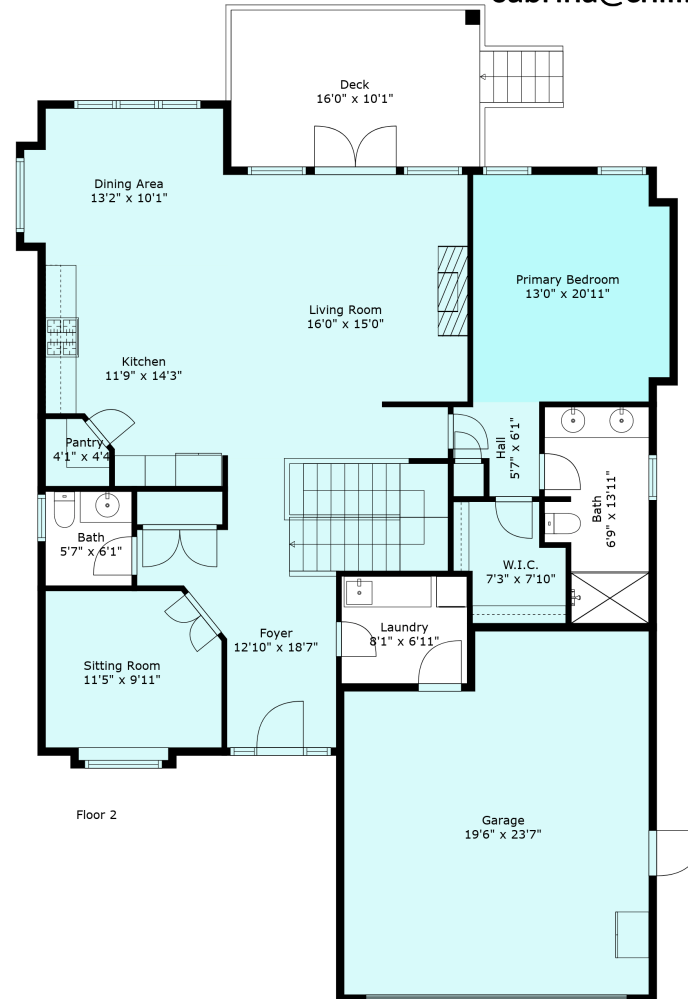

6-45348 Magdalena Pl

Sabrina Vandenberg PREC
sabrina@chilliwackproperties.net

Floor 1

Floor 2

Estimated Areas:

Below Main: 1448 sq. ft

Main Floor: 1478 sq. ft

Total: 2926 Sq. Ft

6-45348 Magdalena Pl

Sabrina Vandenberg PREC
sabrina@chilliwackproperties.net

Estimated Areas:

Below Main: 1448 sq. ft
Main Floor: 1478 sq. ft
Total: 2926 Sq. Ft

6-45348 Magdalena Pl

Sabrina Vandenberg PREC
sabrina@chilliwackproperties.net

Estimated Areas:

Below Main: 1448 sq. ft
Main Floor: 1478 sq. ft
Total: 2926 Sq. Ft