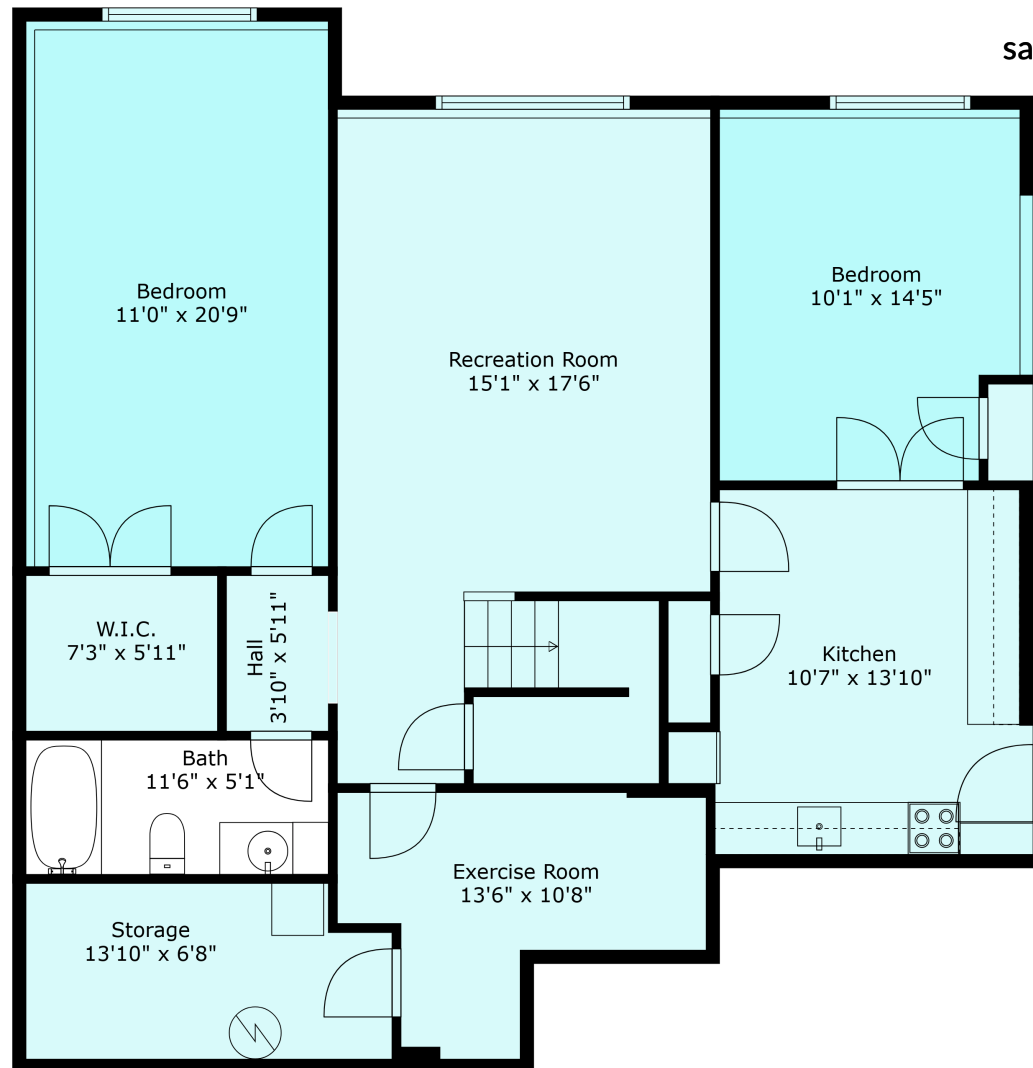

6-45348 Magdalena Pl

Sabrina Vandenberg PREC
sabrina@chilliwackproperties.net

Floor 1

Floor 2

Estimated Areas:

Below Main: 1448 sq. ft

Main Floor: 1478 sq. ft

Total: 2926 Sq. Ft

6-45348 Magdalena Pl

Sabrina Vandenberg PREC
sabrina@chilliwackproperties.net

Estimated Areas:

Below Main: 1448 sq. ft
Main Floor: 1478 sq. ft
Total: 2926 Sq. Ft

6-45348 Magdalena Pl

Sabrina Vandenberg PREC
sabrina@chilliwackproperties.net

Estimated Areas:

Below Main: 1448 sq. ft
Main Floor: 1478 sq. ft
Total: 2926 Sq. Ft