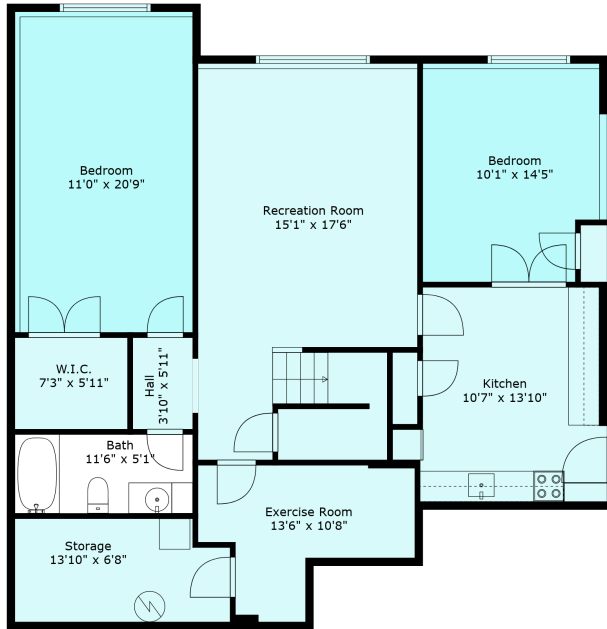

6-45348 Magdalena Pl

Sabrina Vandenberg PREC
sabrina@chilliwackproperties.net

Floor 1

Floor 2

Estimated Areas:

Below Main: 1448 sq. ft

Main Floor: 1478 sq. ft

Total: 2926 Sq. Ft

6-45348 Magdalena Pl

Sabrina Vandenberg PREC
sabrina@chilliwackproperties.net

Estimated Areas:

Below Main: 1448 sq. ft
Main Floor: 1478 sq. ft
Total: 2926 Sq. Ft

6-45348 Magdalena Pl

Sabrina Vandenberg PREC
sabrina@chilliwackproperties.net

Estimated Areas:

Below Main: 1448 sq. ft
Main Floor: 1478 sq. ft
Total: 2926 Sq. Ft