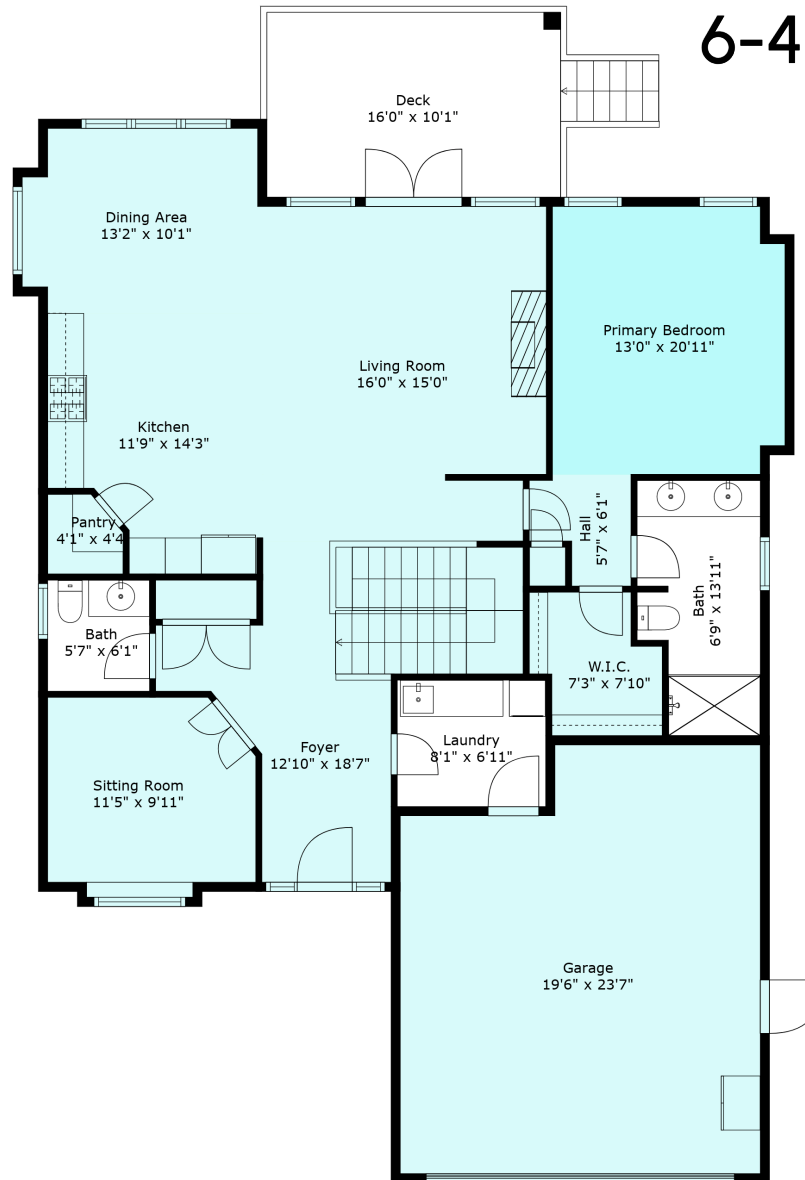

6-45348 Magdalena Pl

Sabrina Vandenberg PREC
sabrina@chilliwackproperties.net

Floor 1

Floor 2

Estimated Areas:

Below Main: 1448 sq. ft

Main Floor: 1478 sq. ft

Total: 2926 Sq. Ft

6-45348 Magdalena Pl

Sabrina Vandenberg PREC
sabrina@chilliwackproperties.net

Estimated Areas:

Below Main: 1448 sq. ft
Main Floor: 1478 sq. ft
Total: 2926 Sq. Ft

6-45348 Magdalena Pl

Sabrina Vandenberg PREC
sabrina@chilliwackproperties.net

Estimated Areas:

Below Main: 1448 sq. ft
Main Floor: 1478 sq. ft
Total: 2926 Sq. Ft