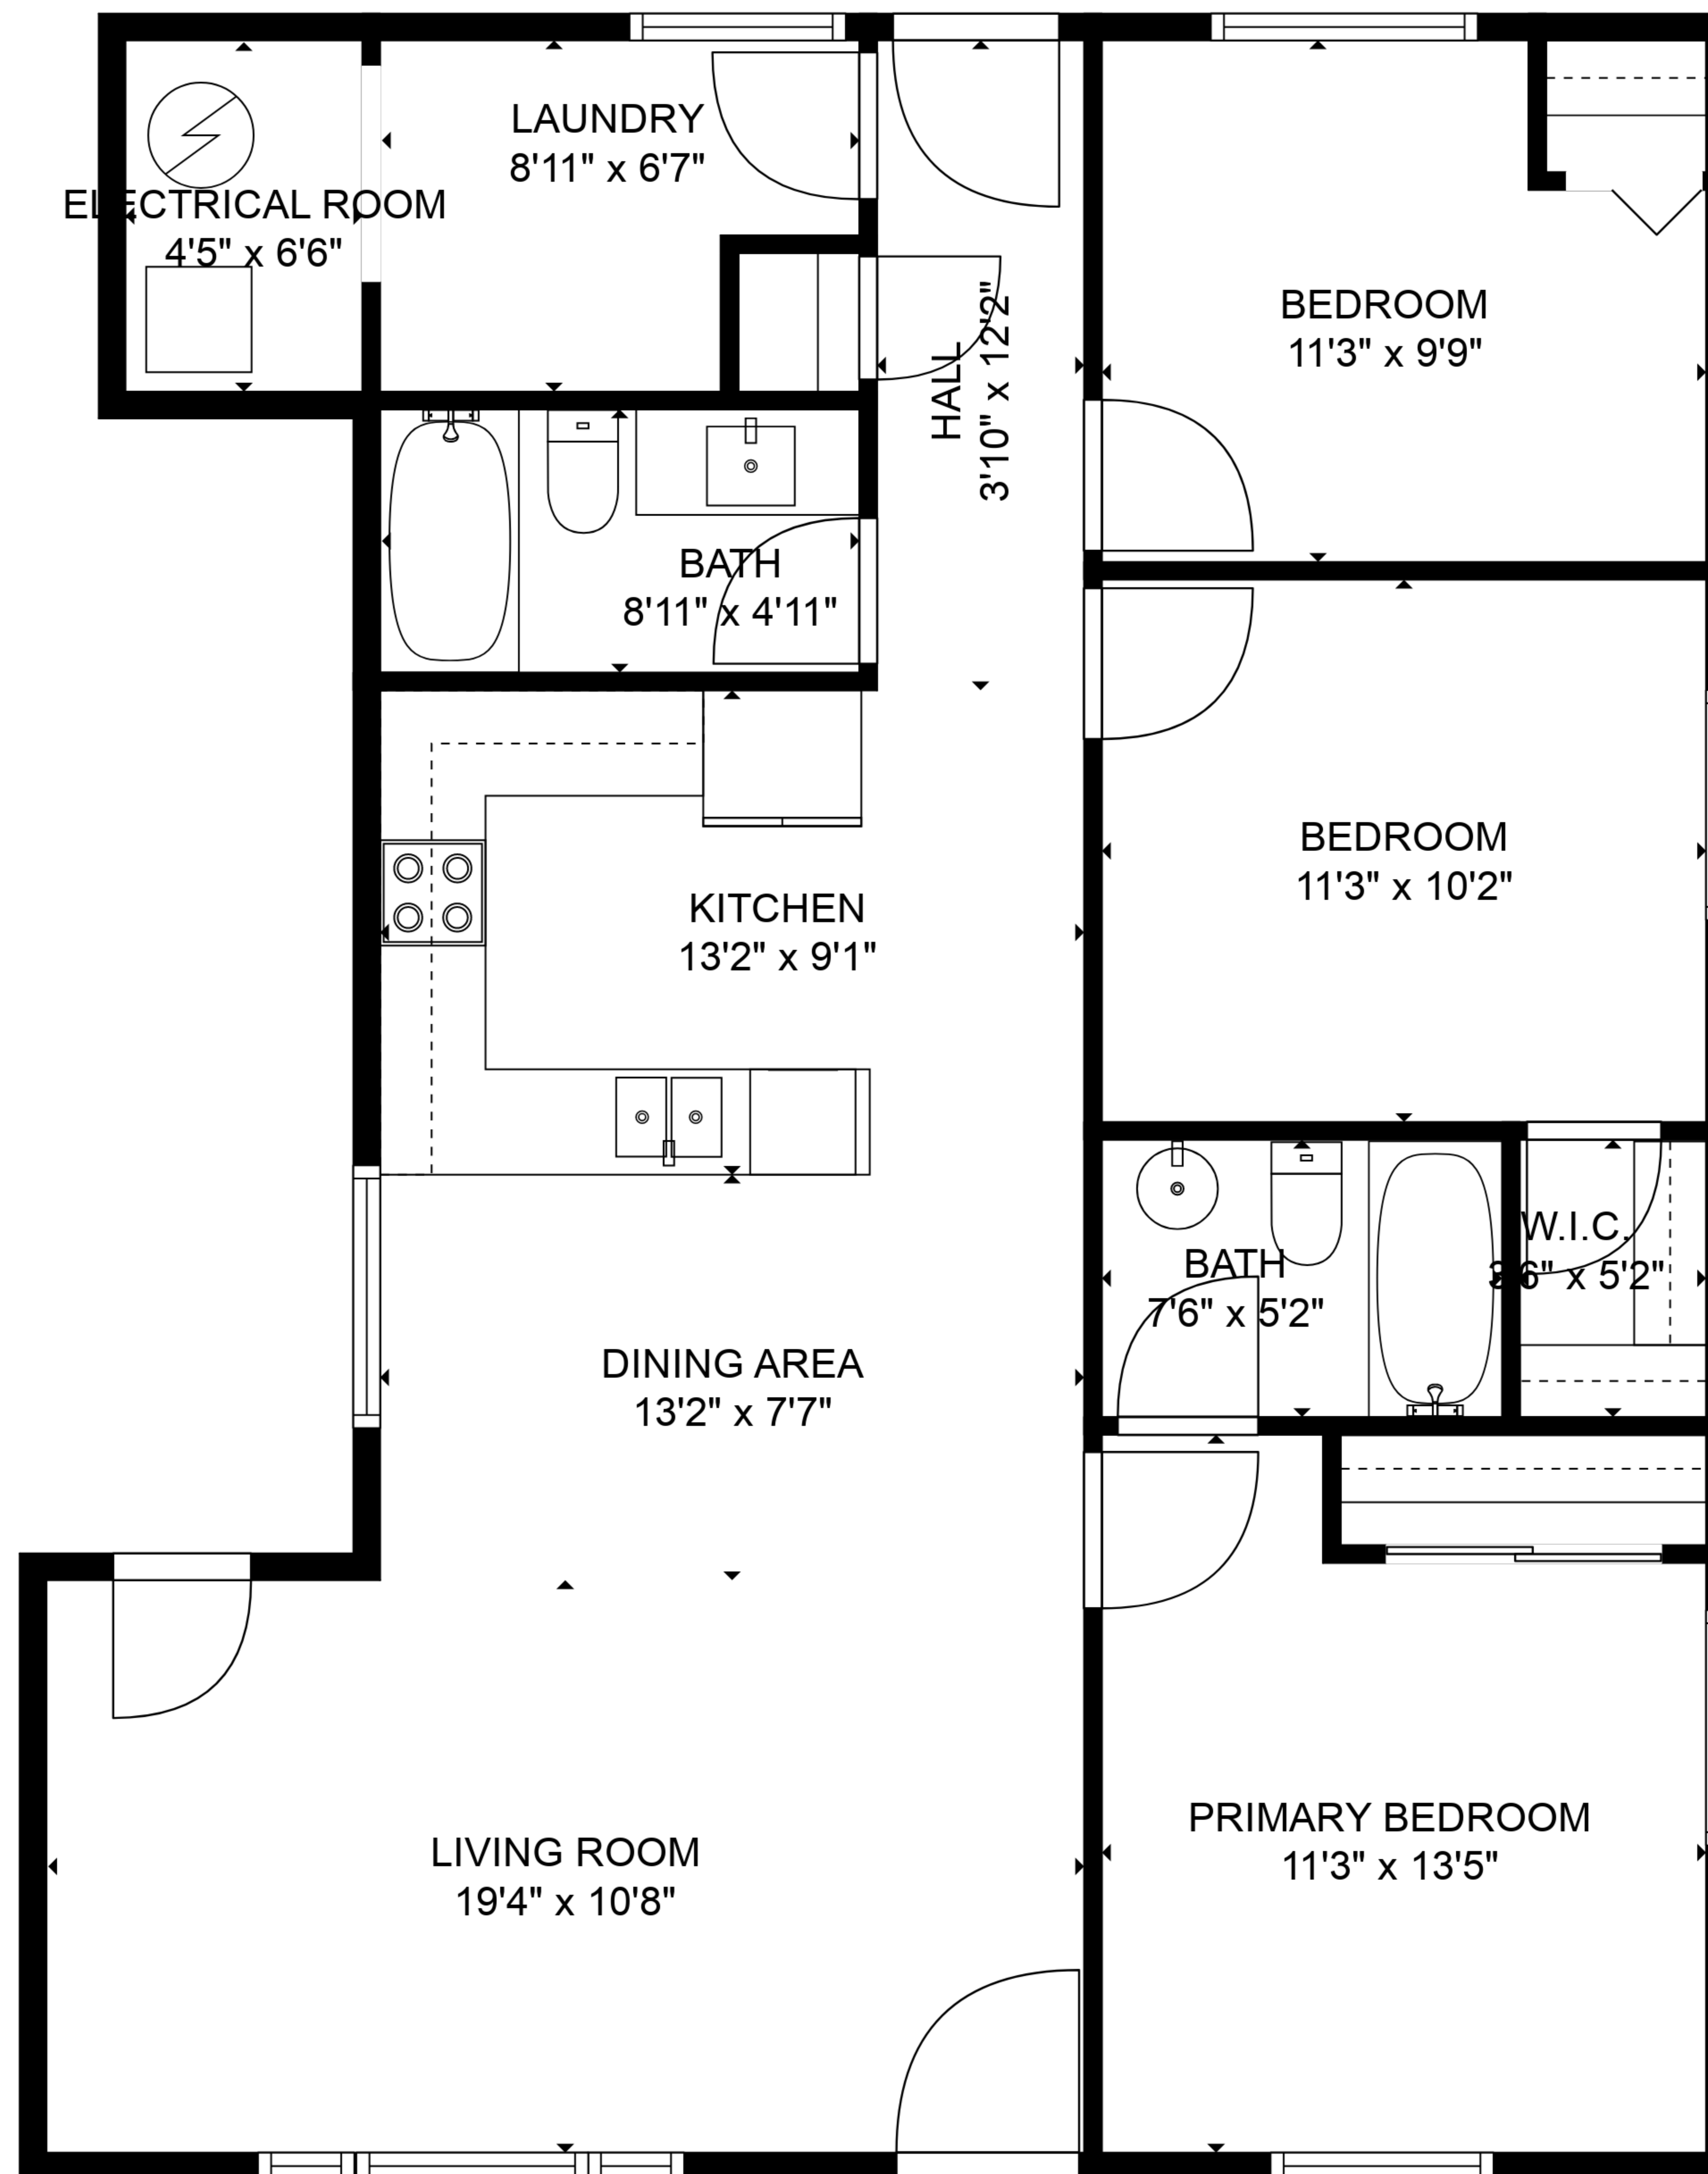

TOTAL: 1048 sq. ft

FLOOR 1: 1048 sq. ft

EXCLUDED AREAS: ELECTRICAL ROOM: 29 sq. ft

SIZES AND DIMENSIONS ARE APPROXIMATE, ACTUAL MAY VARY.

TOTAL: 1048 sq. ft

FLOOR 1: 1048 sq. ft

EXCLUDED AREAS: ELECTRICAL ROOM: 29 sq. ft

SIZES AND DIMENSIONS ARE APPROXIMATE, ACTUAL MAY VARY.