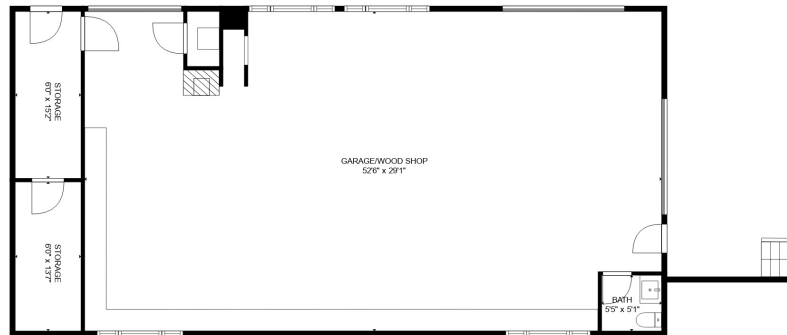

FLOOR 2

FLOOR 3

FLOOR 1

GROSS INTERNAL AREA
 FLOOR 1: 1693 sq. ft, FLOOR 2: 2587 sq. ft
 FLOOR 3: 1251 sq. ft, EXCLUDED AREAS:
 DECK: 561 sq. ft, PORCH: 39 sq. ft
 TOTAL: 5530 sq. ft
 SIZES AND DIMENSIONS ARE APPROXIMATE, ACTUAL MAY VARY.

GROSS INTERNAL AREA
 FLOOR 1: 1693 sq. ft, FLOOR 2: 2587 sq. ft
 FLOOR 3: 1251 sq. ft, EXCLUDED AREAS:
 DECK: 561 sq. ft, PORCH: 39 sq. ft
 TOTAL: 5530 sq. ft
 SIZES AND DIMENSIONS ARE APPROXIMATE, ACTUAL MAY VARY.