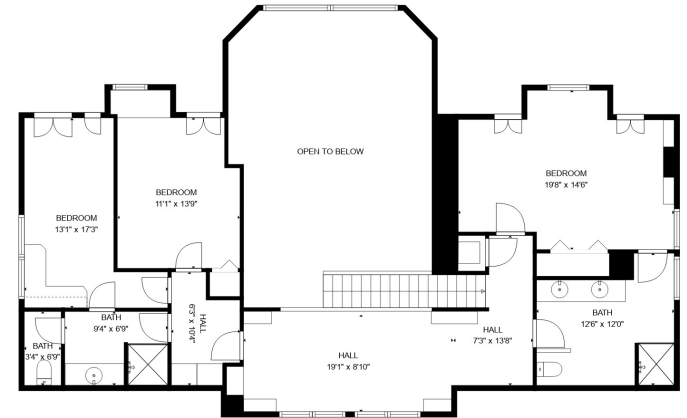

FLOOR 2

FLOOR 3

FLOOR 1

GROSS INTERNAL AREA
 FLOOR 1: 1693 sq. ft, FLOOR 2: 2587 sq. ft
 FLOOR 3: 1251 sq. ft, EXCLUDED AREAS:
 DECK: 561 sq. ft, PORCH: 39 sq. ft
 TOTAL: 5530 sq. ft
 SIZES AND DIMENSIONS ARE APPROXIMATE, ACTUAL MAY VARY.

GROSS INTERNAL AREA
 FLOOR 1: 1693 sq. ft, FLOOR 2: 2587 sq. ft
 FLOOR 3: 1251 sq. ft, EXCLUDED AREAS:
 DECK: 561 sq. ft, PORCH: 39 sq. ft
 TOTAL: 5530 sq. ft
 SIZES AND DIMENSIONS ARE APPROXIMATE, ACTUAL MAY VARY.