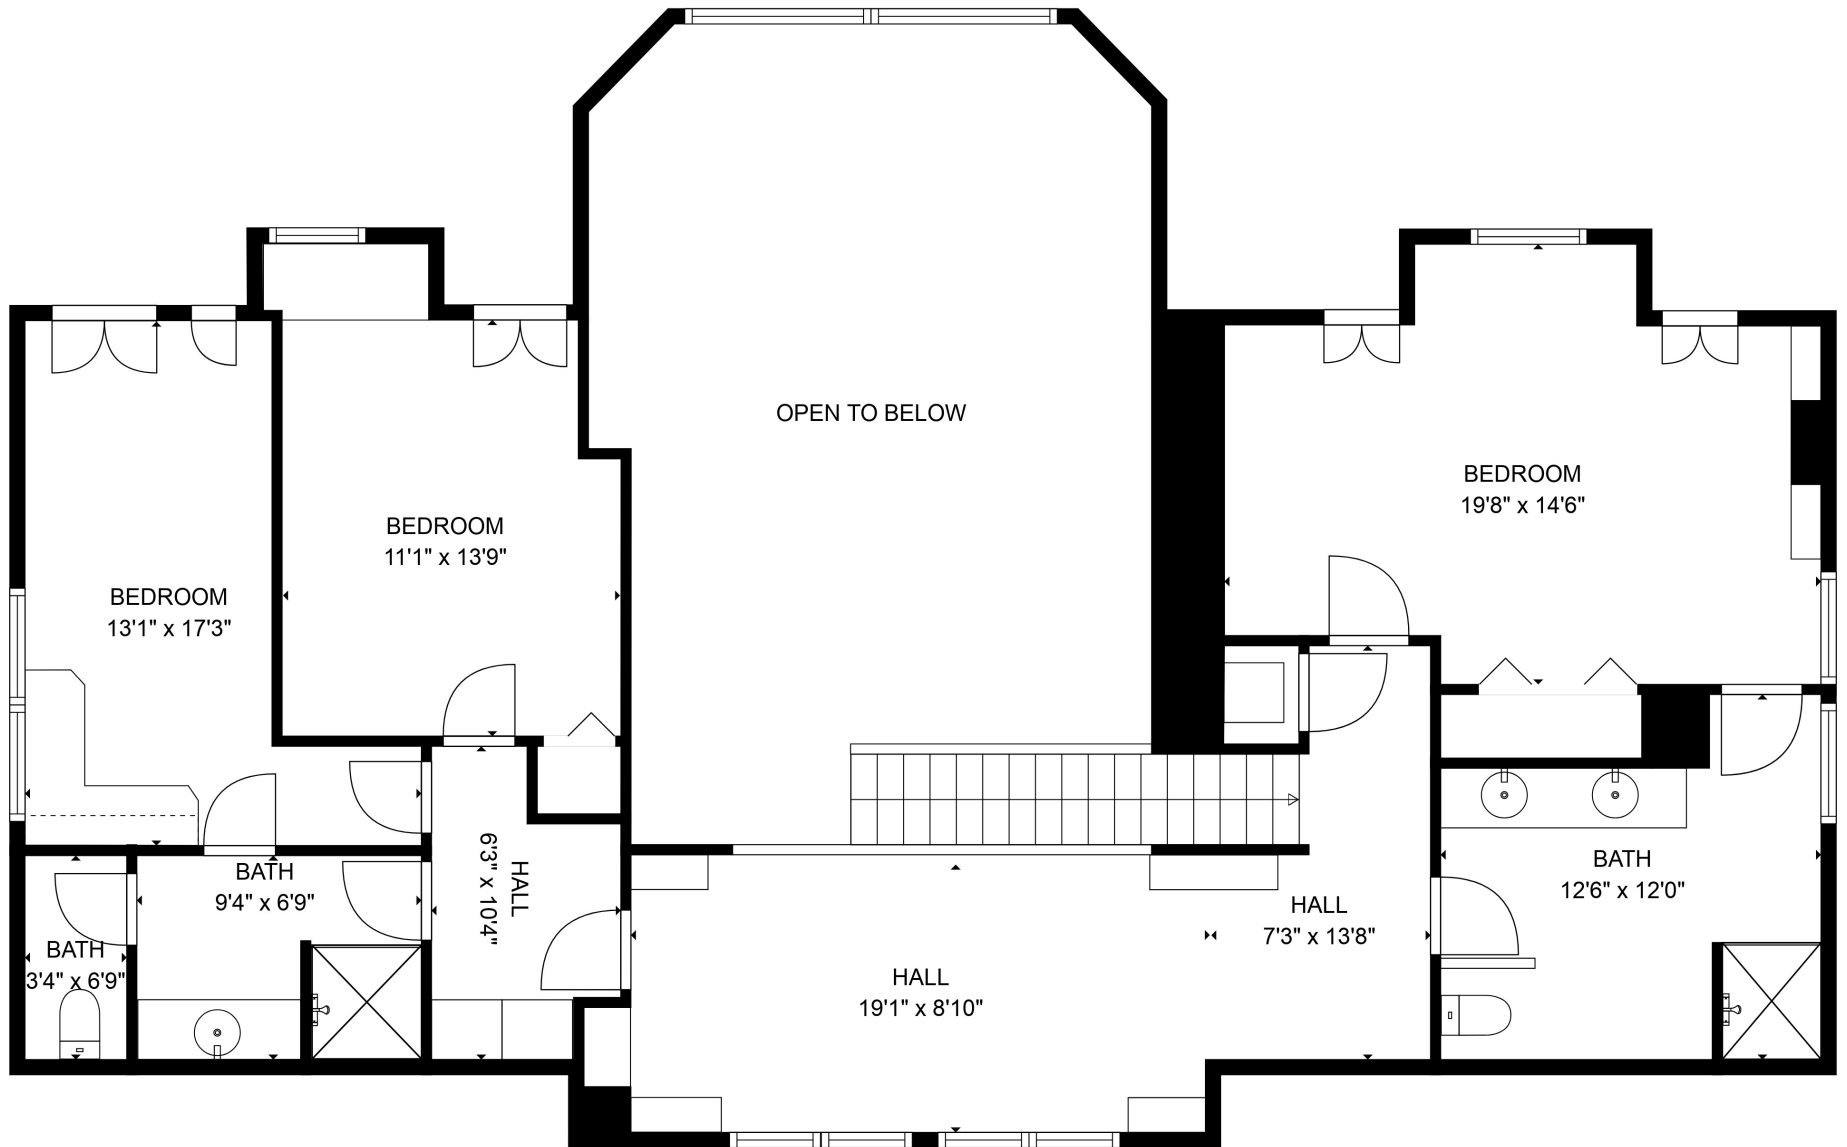

FLOOR 2

FLOOR 3

FLOOR 1

GROSS INTERNAL AREA
 FLOOR 1: 1693 sq. ft, FLOOR 2: 2587 sq. ft
 FLOOR 3: 1251 sq. ft, EXCLUDED AREAS:
 DECK: 561 sq. ft, PORCH: 39 sq. ft
 TOTAL: 5530 sq. ft
 SIZES AND DIMENSIONS ARE APPROXIMATE, ACTUAL MAY VARY.

GROSS INTERNAL AREA
 FLOOR 1: 1693 sq. ft, FLOOR 2: 2587 sq. ft
 FLOOR 3: 1251 sq. ft, EXCLUDED AREAS:
 DECK: 561 sq. ft, PORCH: 39 sq. ft
 TOTAL: 5530 sq. ft
 SIZES AND DIMENSIONS ARE APPROXIMATE, ACTUAL MAY VARY.