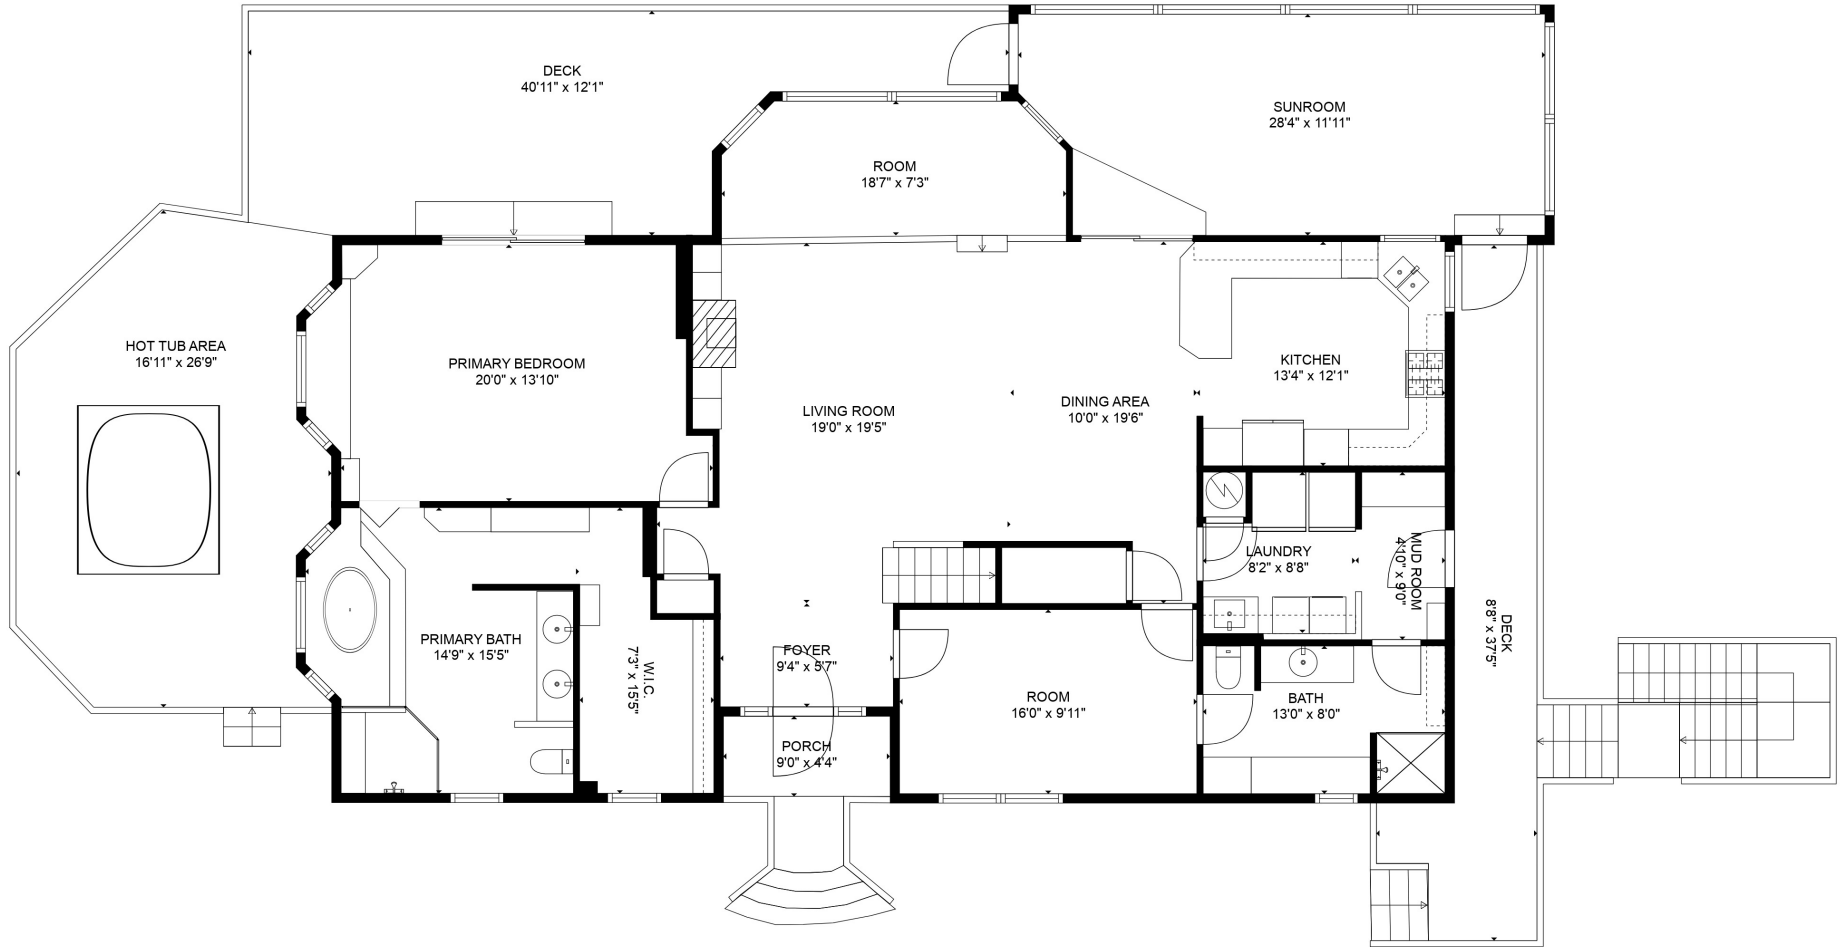

FLOOR 2

FLOOR 3

FLOOR 1

GROSS INTERNAL AREA
 FLOOR 1: 1693 sq. ft, FLOOR 2: 2587 sq. ft
 FLOOR 3: 1251 sq. ft, EXCLUDED AREAS:
 DECK: 561 sq. ft, PORCH: 39 sq. ft
 TOTAL: 5530 sq. ft
 SIZES AND DIMENSIONS ARE APPROXIMATE, ACTUAL MAY VARY.

GROSS INTERNAL AREA
 FLOOR 1: 1693 sq. ft, FLOOR 2: 2587 sq. ft
 FLOOR 3: 1251 sq. ft, EXCLUDED AREAS:
 DECK: 561 sq. ft, PORCH: 39 sq. ft
 TOTAL: 5530 sq. ft
 SIZES AND DIMENSIONS ARE APPROXIMATE, ACTUAL MAY VARY.