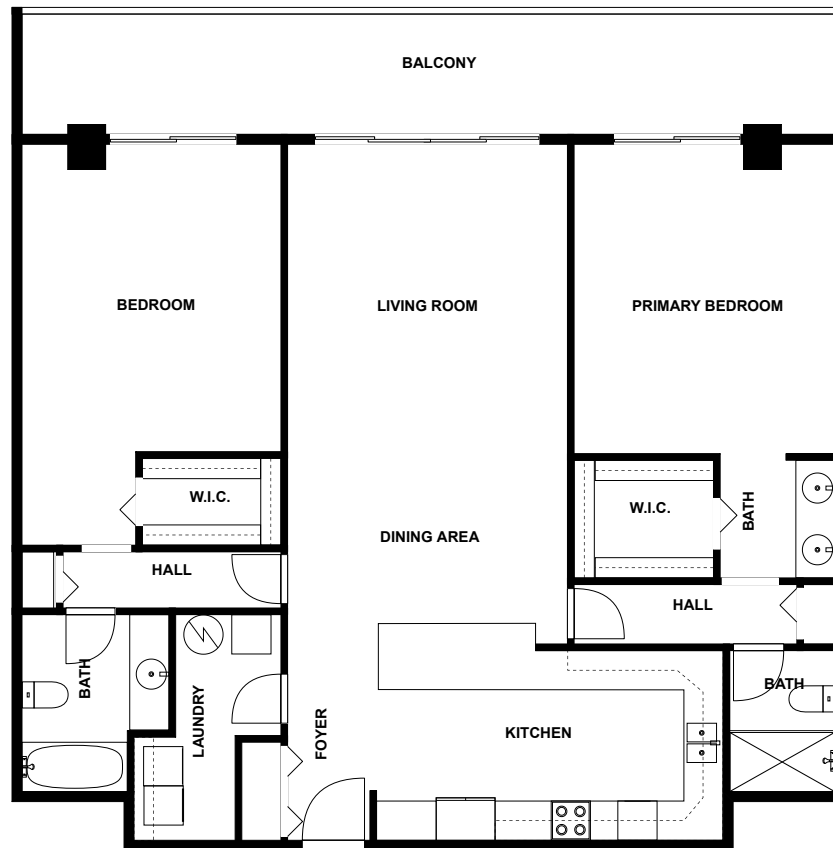

## Highlights

1 Kitchen

1 Living room

2 Bedroom

3 Bath

16 Doors

0 Windows

# Floor plan

fvm

SIZES AND DIMENSIONS ARE APPROXIMATE, ACTUAL MAY VARY.

## Appendix 1: Data sheet

Utility - 1	Utility - Laundry - 1	Bath - 3
Hall - 2	Closet - 2	Closet - WalkIn - 2
Bedroom - 2	Bedroom - Master - 1	LivingRoom - 1
Dining - 1	Dining - Open - 1	Kitchen - 1
Entry - 1	Entry - Foyer - 1	Outdoor - 1
Outdoor - Balcony - 1		