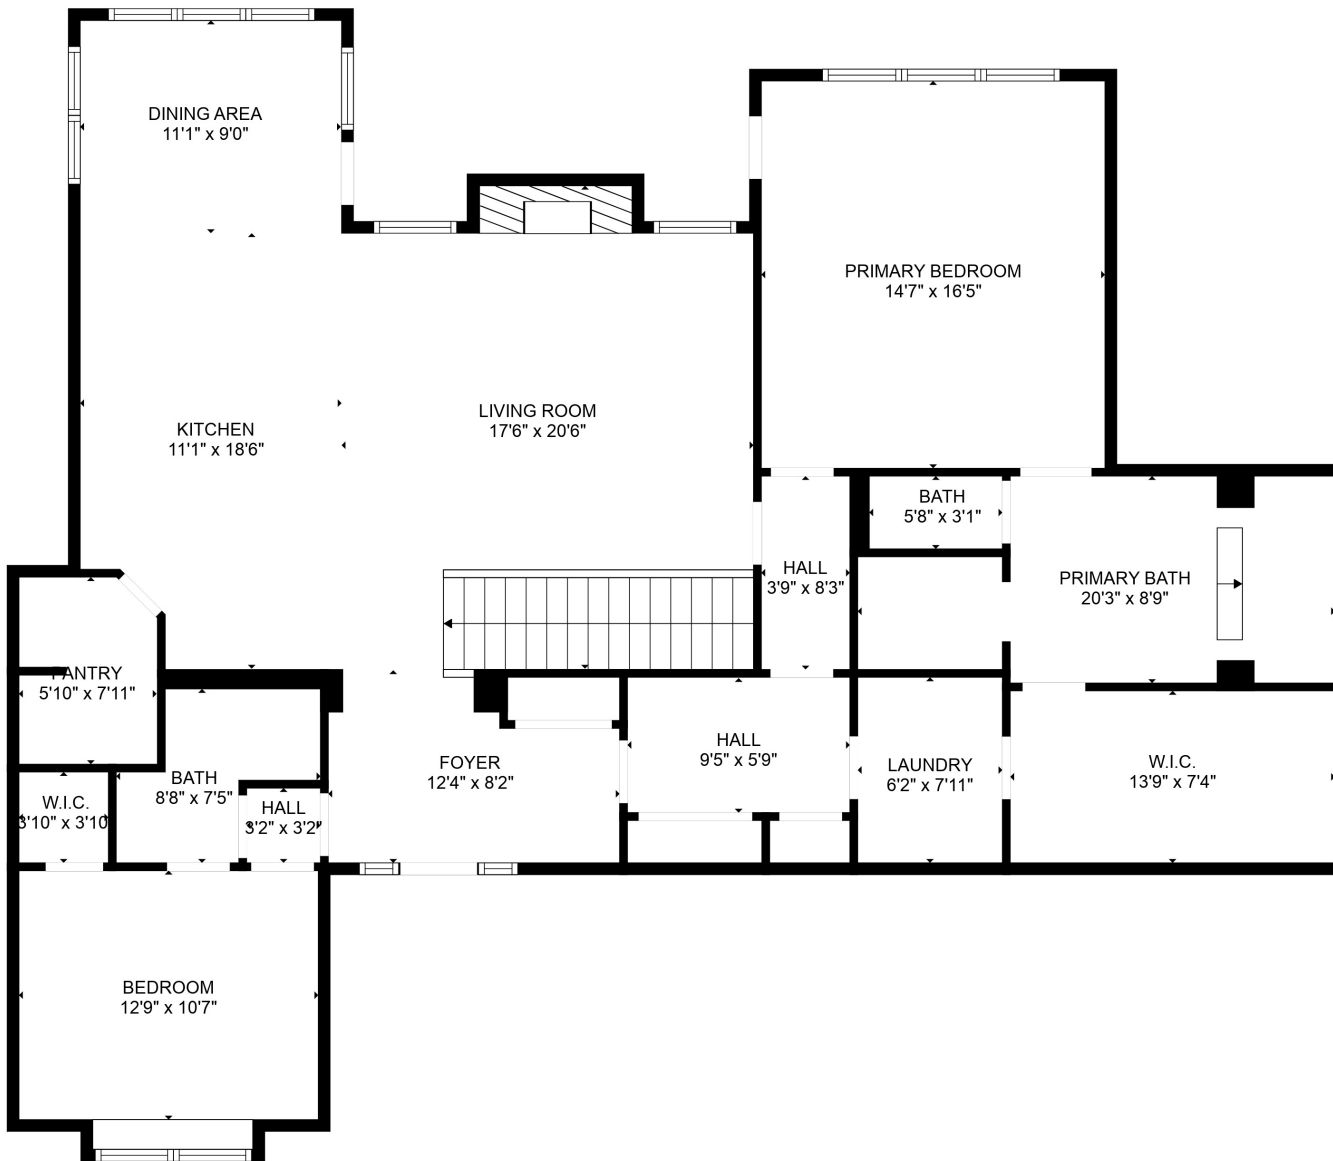

FLOOR 1

FLOOR 2

Total scanned area: 3500 sq. ft

Total scanned area: 3500 sq. ft

MEASUREMENTS ARE CALCULATED BY CUBICASA TECHNOLOGY. DEEMED HIGHLY RELIABLE BUT NOT GUARANTEED.

Total scanned area: 3500 sq. ft

MEASUREMENTS ARE CALCULATED BY CUBICASA TECHNOLOGY. DEEMED HIGHLY RELIABLE BUT NOT GUARANTEED.