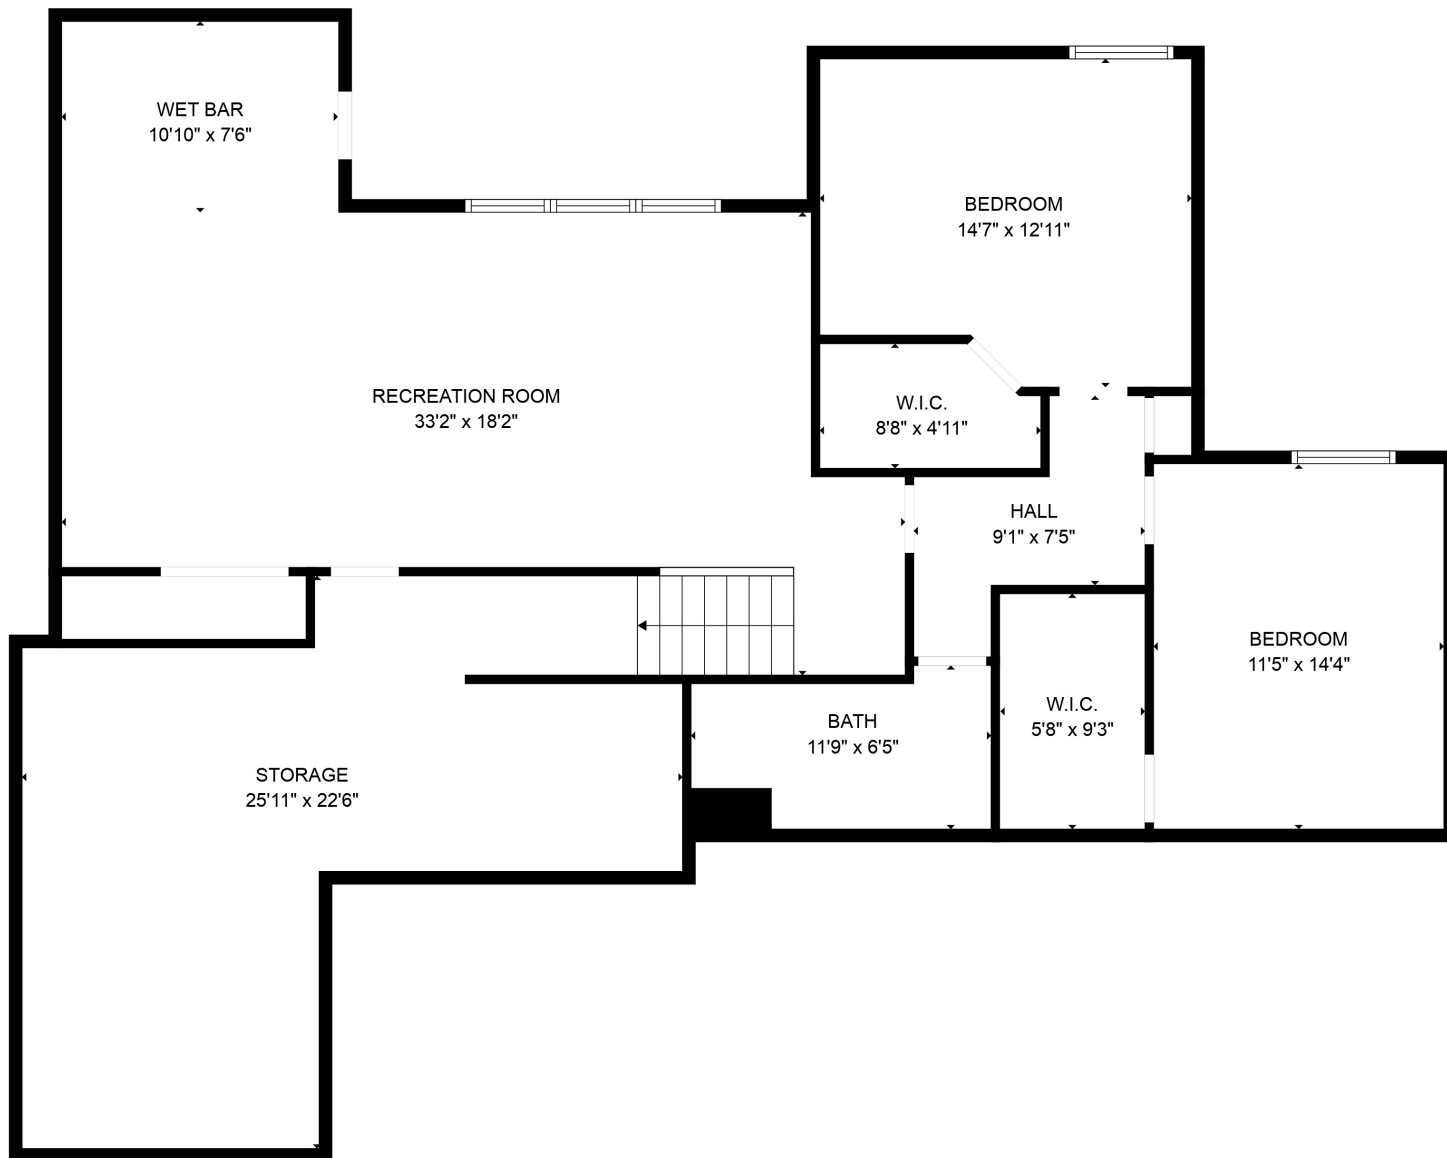

FLOOR 1

FLOOR 2

Total scanned area: 3500 sq. ft

Total scanned area: 3500 sq. ft

MEASUREMENTS ARE CALCULATED BY CUBICASA TECHNOLOGY. DEEMED HIGHLY RELIABLE BUT NOT GUARANTEED.

Total scanned area: 3500 sq. ft

MEASUREMENTS ARE CALCULATED BY CUBICASA TECHNOLOGY. DEEMED HIGHLY RELIABLE BUT NOT GUARANTEED.