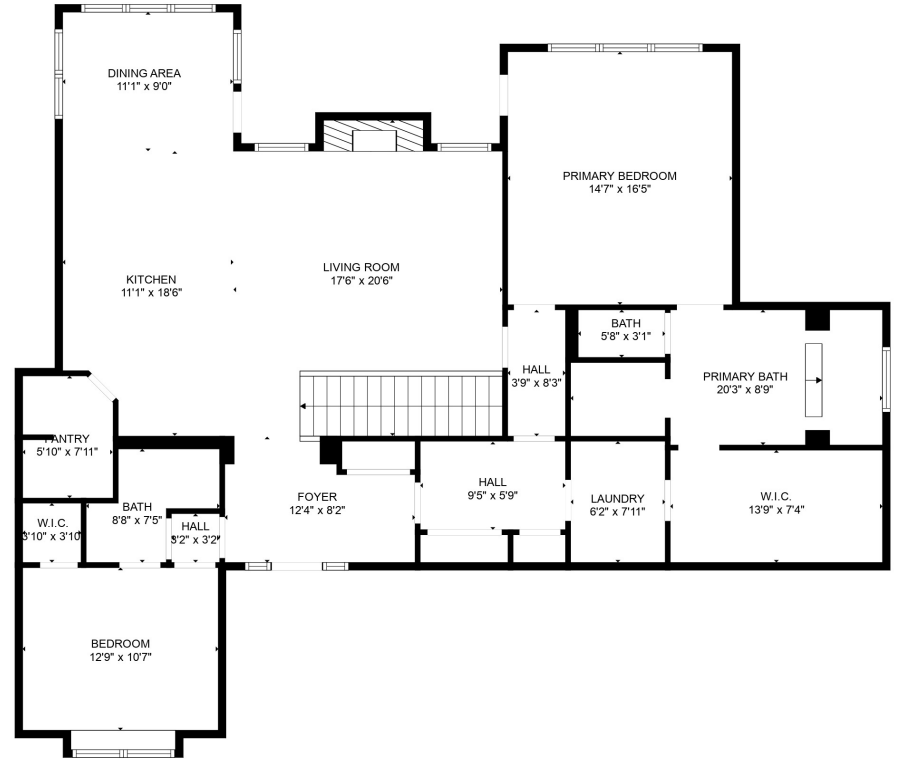

FLOOR 1

FLOOR 2

Total scanned area: 3500 sq. ft

Total scanned area: 3500 sq. ft

MEASUREMENTS ARE CALCULATED BY CUBICASA TECHNOLOGY. DEEMED HIGHLY RELIABLE BUT NOT GUARANTEED.

Total scanned area: 3500 sq. ft

MEASUREMENTS ARE CALCULATED BY CUBICASA TECHNOLOGY. DEEMED HIGHLY RELIABLE BUT NOT GUARANTEED.