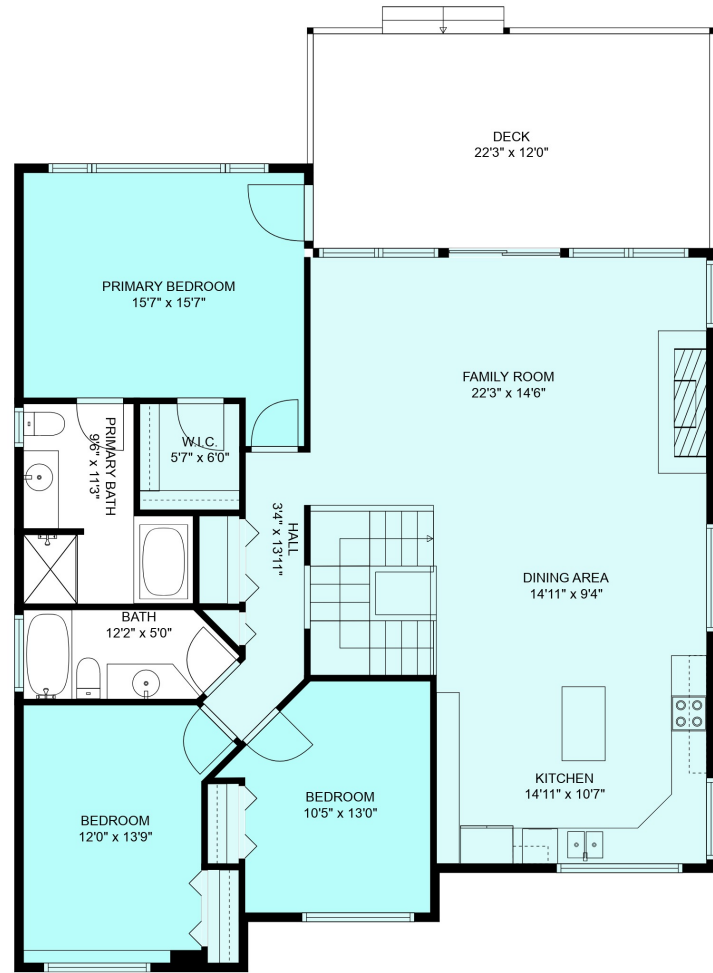

FLOOR 1

FLOOR 2

Estimated areas

GLA FLOOR 1: 1146 sq. ft, excluded 826 sq. ft  
 GLA FLOOR 2: 1564 sq. ft, excluded 269 sq. ft  
 Total GLA 2710 sq. ft, total scanned area 3805 sq. ft

Sizes and Dimensions are Approximate. Actual may vary. E&O Insured.

### Estimated areas

GLA FLOOR 1: 1146 sq. ft, excluded 826 sq. ft  
 GLA FLOOR 2: 1564 sq. ft, excluded 269 sq. ft  
 Total GLA 2710 sq. ft, total scanned area 3805 sq. ft

Sizes and Dimensions are Approximate. Actual may vary. E&O Insured.

Estimated areas

GLA FLOOR 1: 1146 sq. ft, excluded 826 sq. ft  
 GLA FLOOR 2: 1564 sq. ft, excluded 269 sq. ft  
 Total GLA 2710 sq. ft, total scanned area 3805 sq. ft

Sizes and Dimensions are Approximate. Actual may vary. E&O Insured.