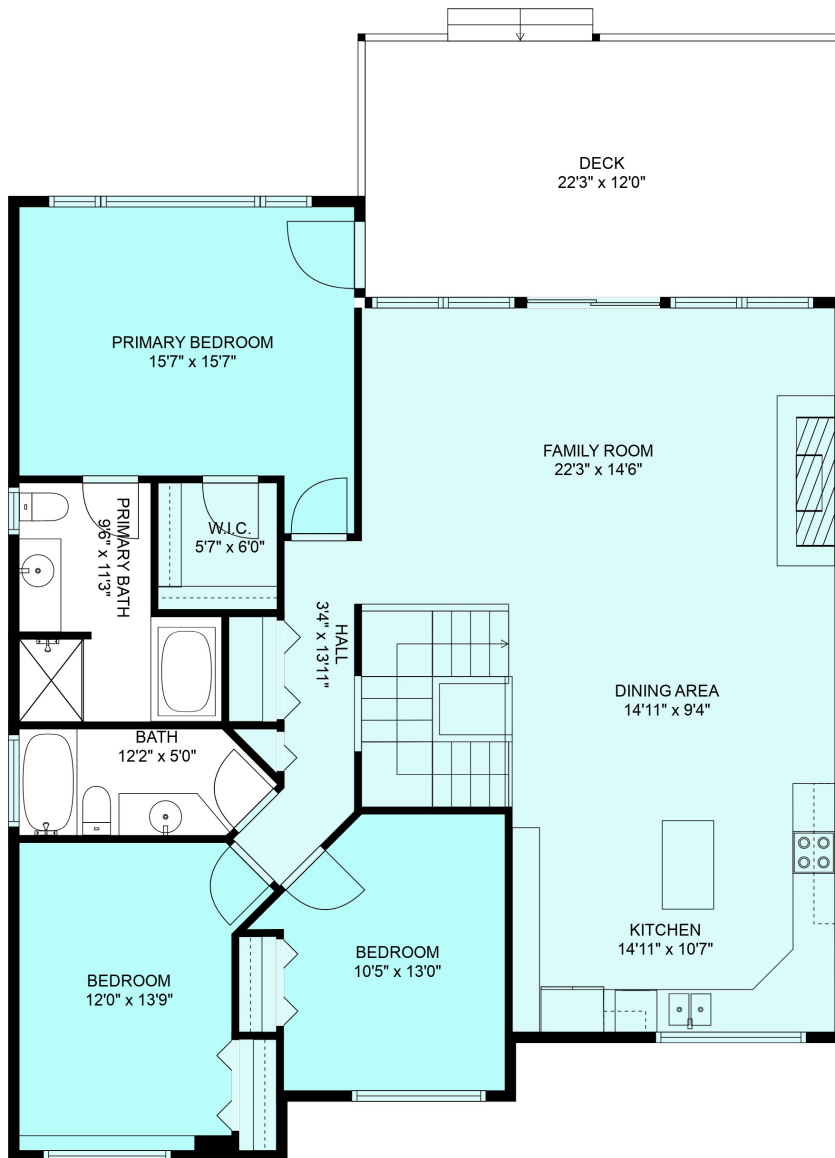

FLOOR 1

FLOOR 2

Estimated areas

GLA FLOOR 1: 1146 sq. ft, excluded 826 sq. ft  
 GLA FLOOR 2: 1564 sq. ft, excluded 269 sq. ft  
 Total GLA 2710 sq. ft, total scanned area 3805 sq. ft

Sizes and Dimensions are Approximate. Actual may vary. E&O Insured.

### Estimated areas

GLA FLOOR 1: 1146 sq. ft, excluded 826 sq. ft  
 GLA FLOOR 2: 1564 sq. ft, excluded 269 sq. ft  
 Total GLA 2710 sq. ft, total scanned area 3805 sq. ft

Sizes and Dimensions are Approximate. Actual may vary. E&O Insured.

Estimated areas

GLA FLOOR 1: 1146 sq. ft, excluded 826 sq. ft  
 GLA FLOOR 2: 1564 sq. ft, excluded 269 sq. ft  
 Total GLA 2710 sq. ft, total scanned area 3805 sq. ft

Sizes and Dimensions are Approximate. Actual may vary. E&O Insured.