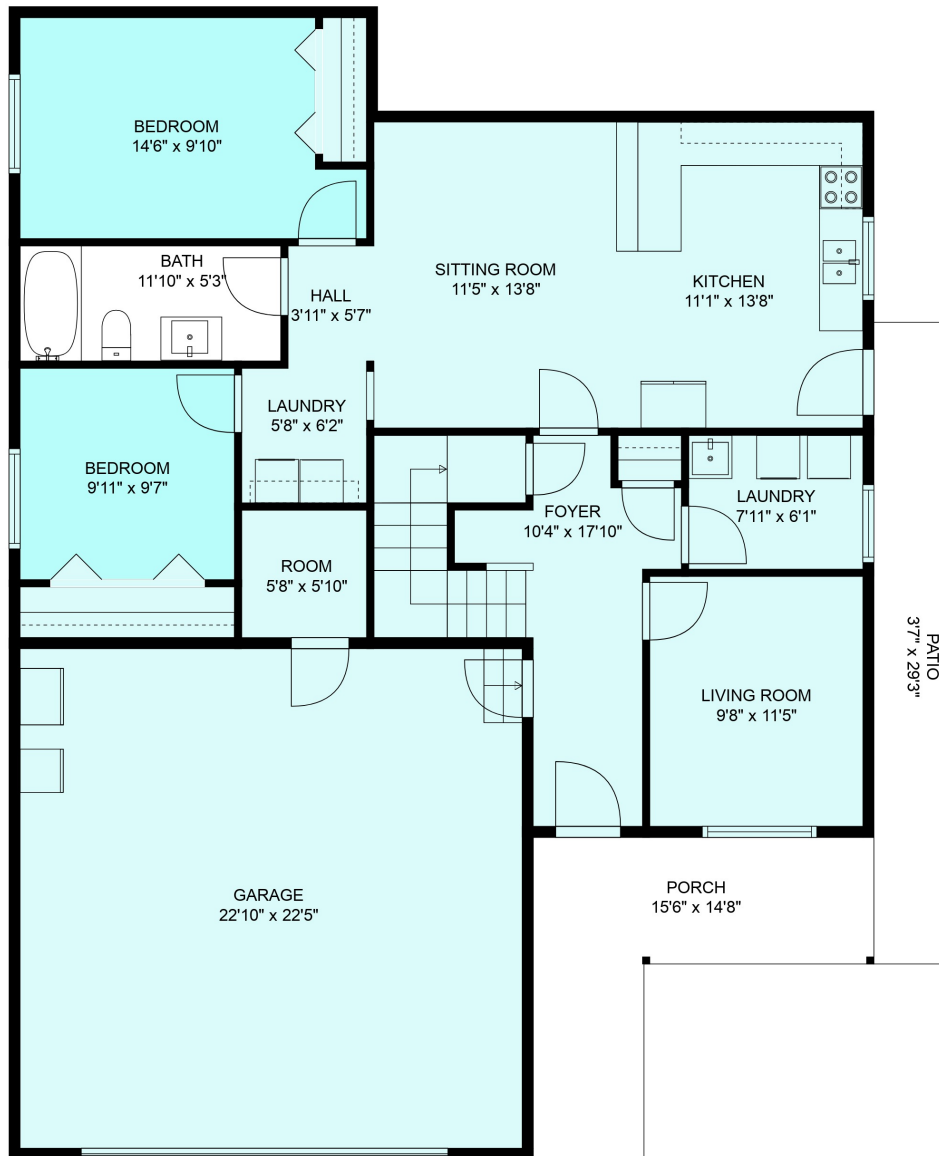

FLOOR 1

FLOOR 2

Estimated areas

GLA FLOOR 1: 1146 sq. ft, excluded 826 sq. ft  
 GLA FLOOR 2: 1564 sq. ft, excluded 269 sq. ft  
 Total GLA 2710 sq. ft, total scanned area 3805 sq. ft

Sizes and Dimensions are Approximate. Actual may vary. E&O Insured.

### Estimated areas

GLA FLOOR 1: 1146 sq. ft, excluded 826 sq. ft  
 GLA FLOOR 2: 1564 sq. ft, excluded 269 sq. ft  
 Total GLA 2710 sq. ft, total scanned area 3805 sq. ft

Sizes and Dimensions are Approximate. Actual may vary. E&O Insured.

Estimated areas

GLA FLOOR 1: 1146 sq. ft, excluded 826 sq. ft  
 GLA FLOOR 2: 1564 sq. ft, excluded 269 sq. ft  
 Total GLA 2710 sq. ft, total scanned area 3805 sq. ft

Sizes and Dimensions are Approximate. Actual may vary. E&O Insured.