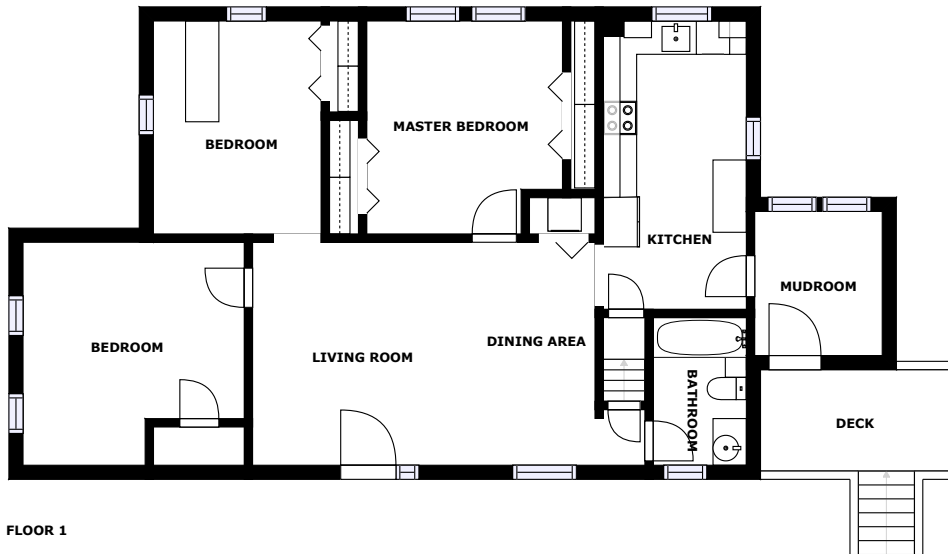

Home report

Powered by CUBICASA

36 Cross St
East Bridgewater

Highlights

1 Kitchen

1 Living room

3 Bedroom

15 Doors

Veracka Heliport, 2.2 mi

Floor plan

FLOOR 2

FLOOR 1

Appendix 1: Data sheet

LivingRoom - 1	Dining - 1	Dining - Open - 1
Outdoor - 1	Outdoor - Deck - 1	Bedroom - 3
Bedroom - Master - 1	Kitchen - 1	Attic - 1