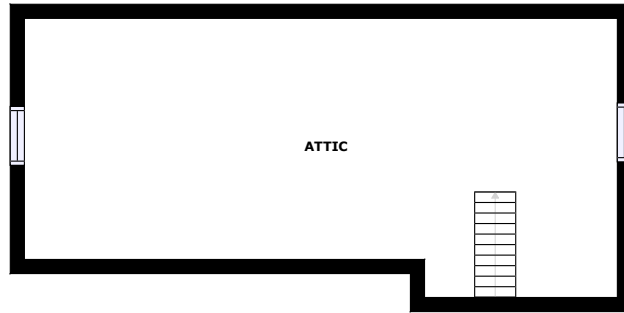

Home report

Powered by CUBICASA

36 Cross St
East Bridgewater

Highlights

1 Kitchen

1 Living room

3 Bedroom

15 Doors

Veracka Heliport, 2.2 mi

Floor plan

FLOOR 2

FLOOR 1

Appendix 1: Data sheet

LivingRoom - 1	Dining - 1	Dining - Open - 1
Outdoor - 1	Outdoor - Deck - 1	Bedroom - 3
Bedroom - Master - 1	Kitchen - 1	Attic - 1