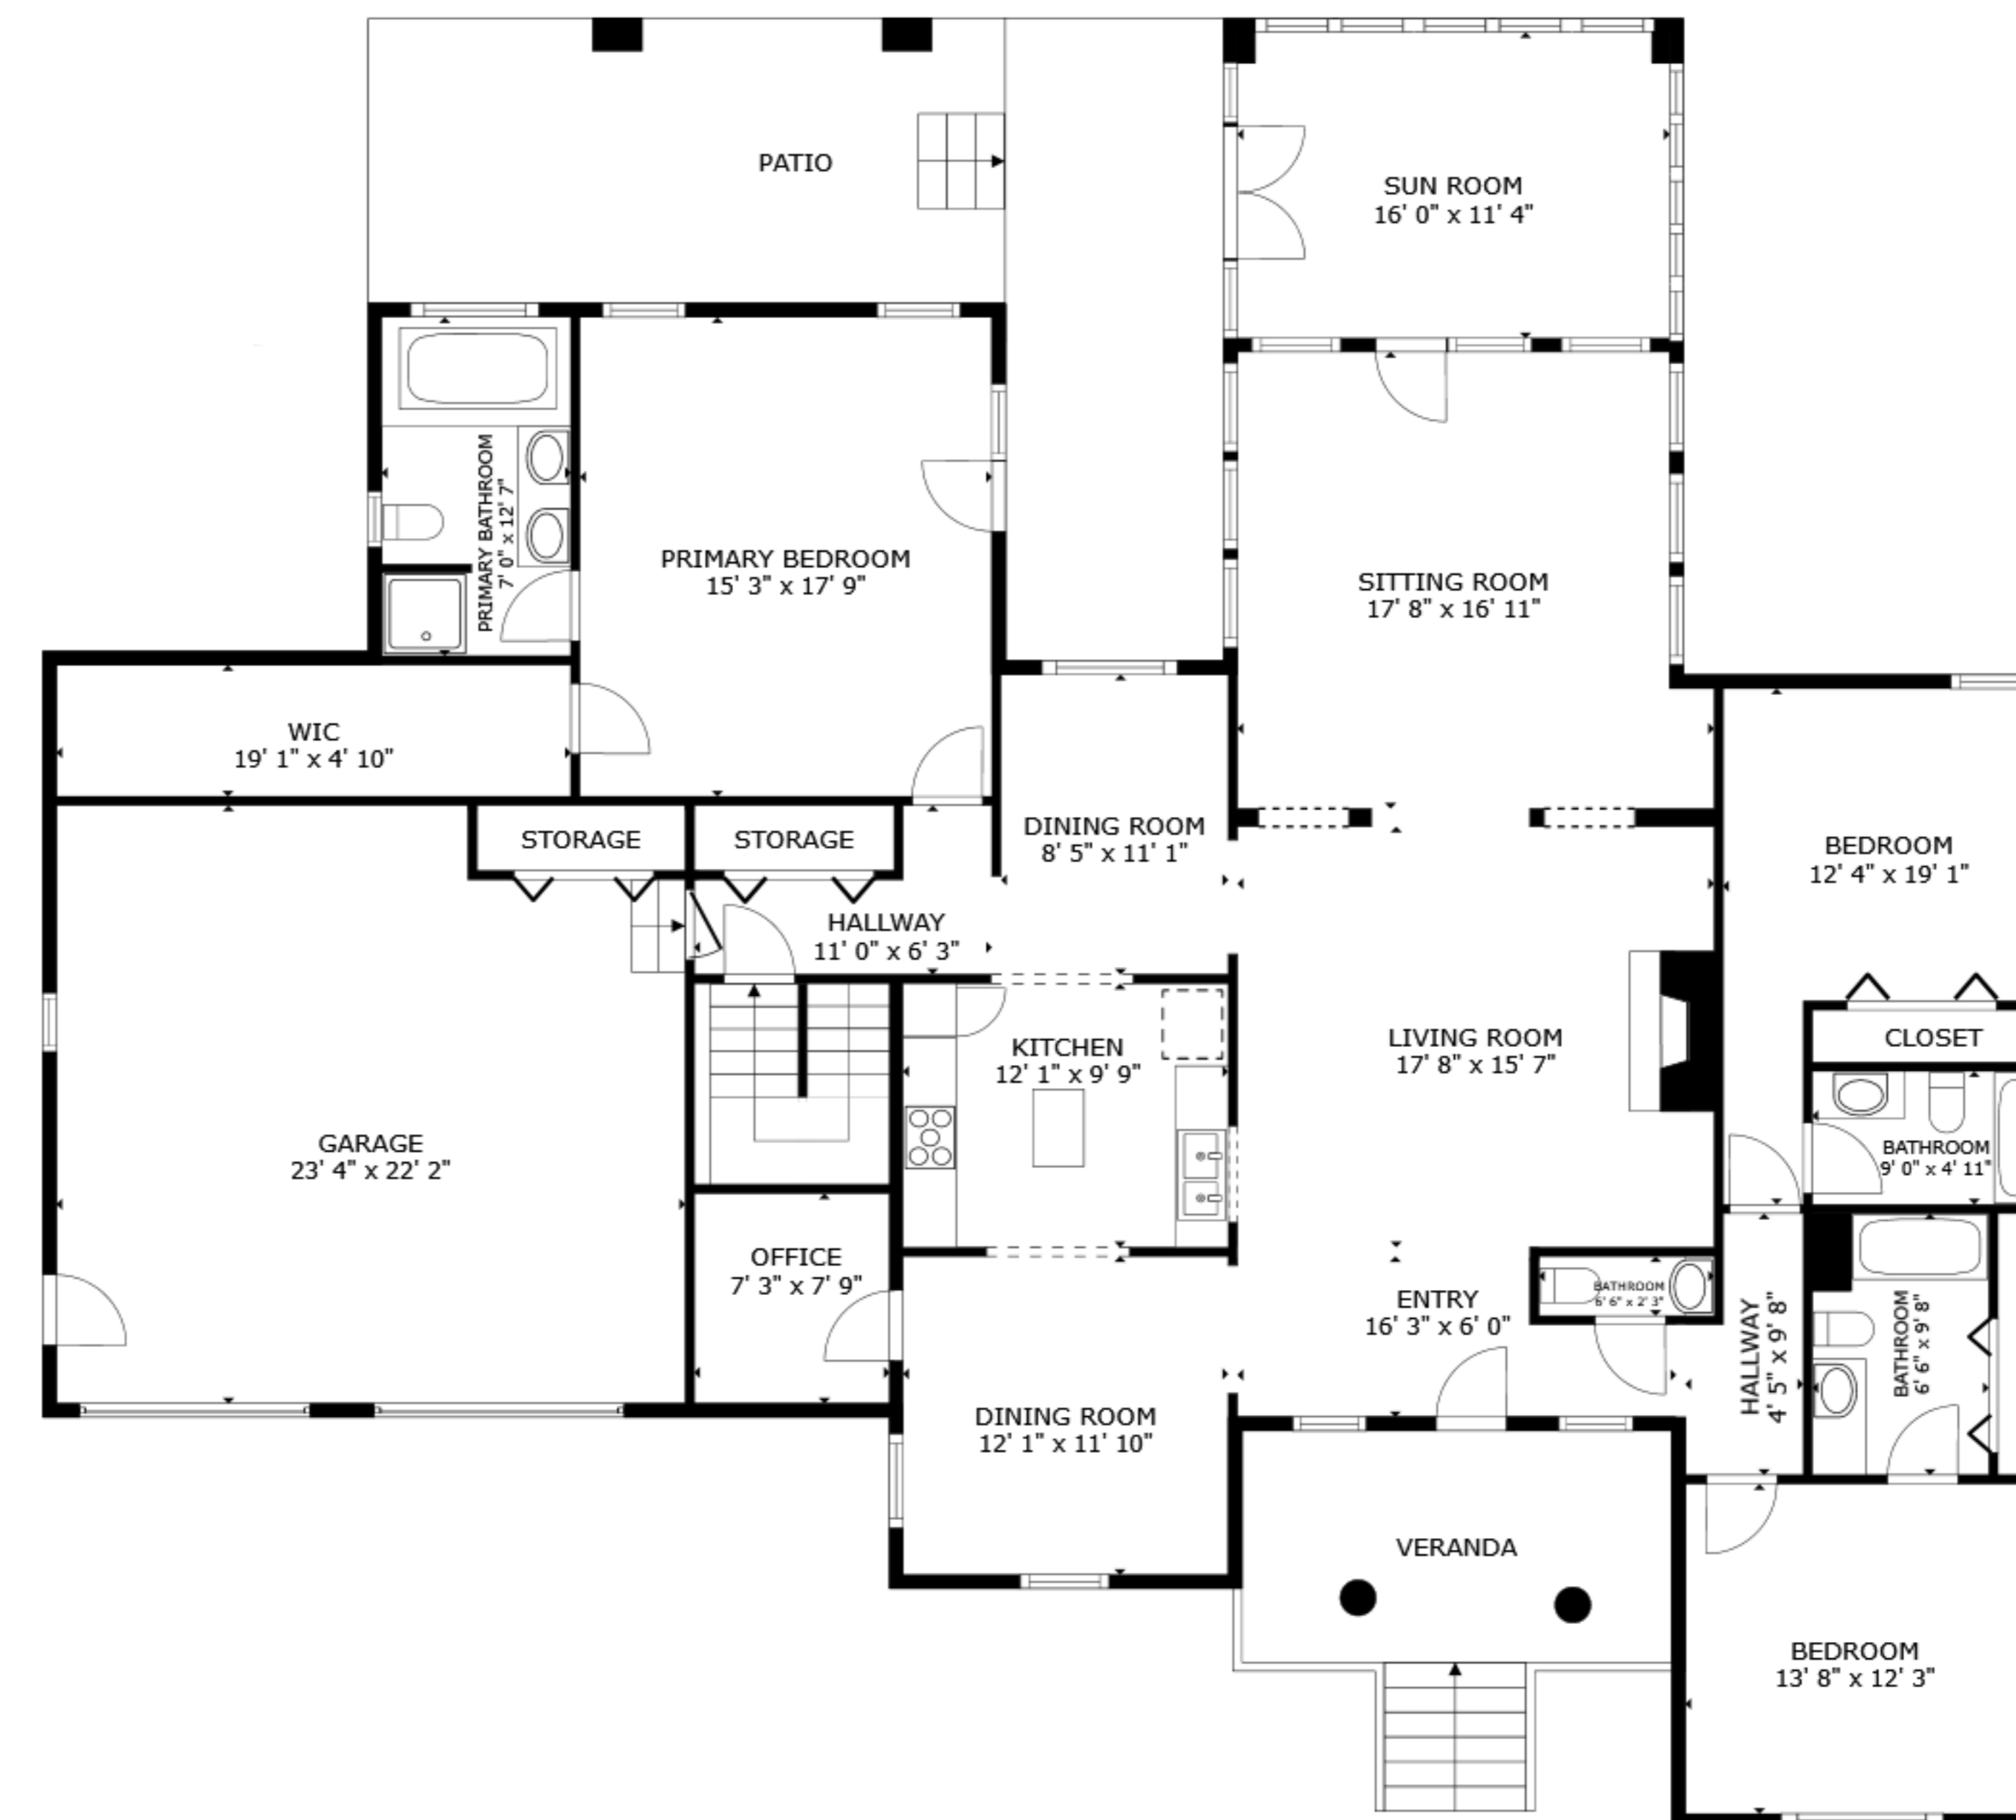

FLOOR 1

FLOOR 2

GROSS INTERNAL AREA  
 FLOOR 1 743 sq.ft. FLOOR 2 2,513 sq.ft.  
 EXCLUDED AREAS : GARAGE 889 sq.ft. GARAGE 494 sq.ft. PATIO 442 sq.ft. ROOM 252 sq.ft.  
 PATIO 224 sq.ft. BATHROOM 45 sq.ft. VERANDA 166 sq.ft.  
 TOTAL : 3,256 sq.ft.

SIZES AND DIMENSIONS ARE APPROXIMATE, ACTUAL MAY VARY.