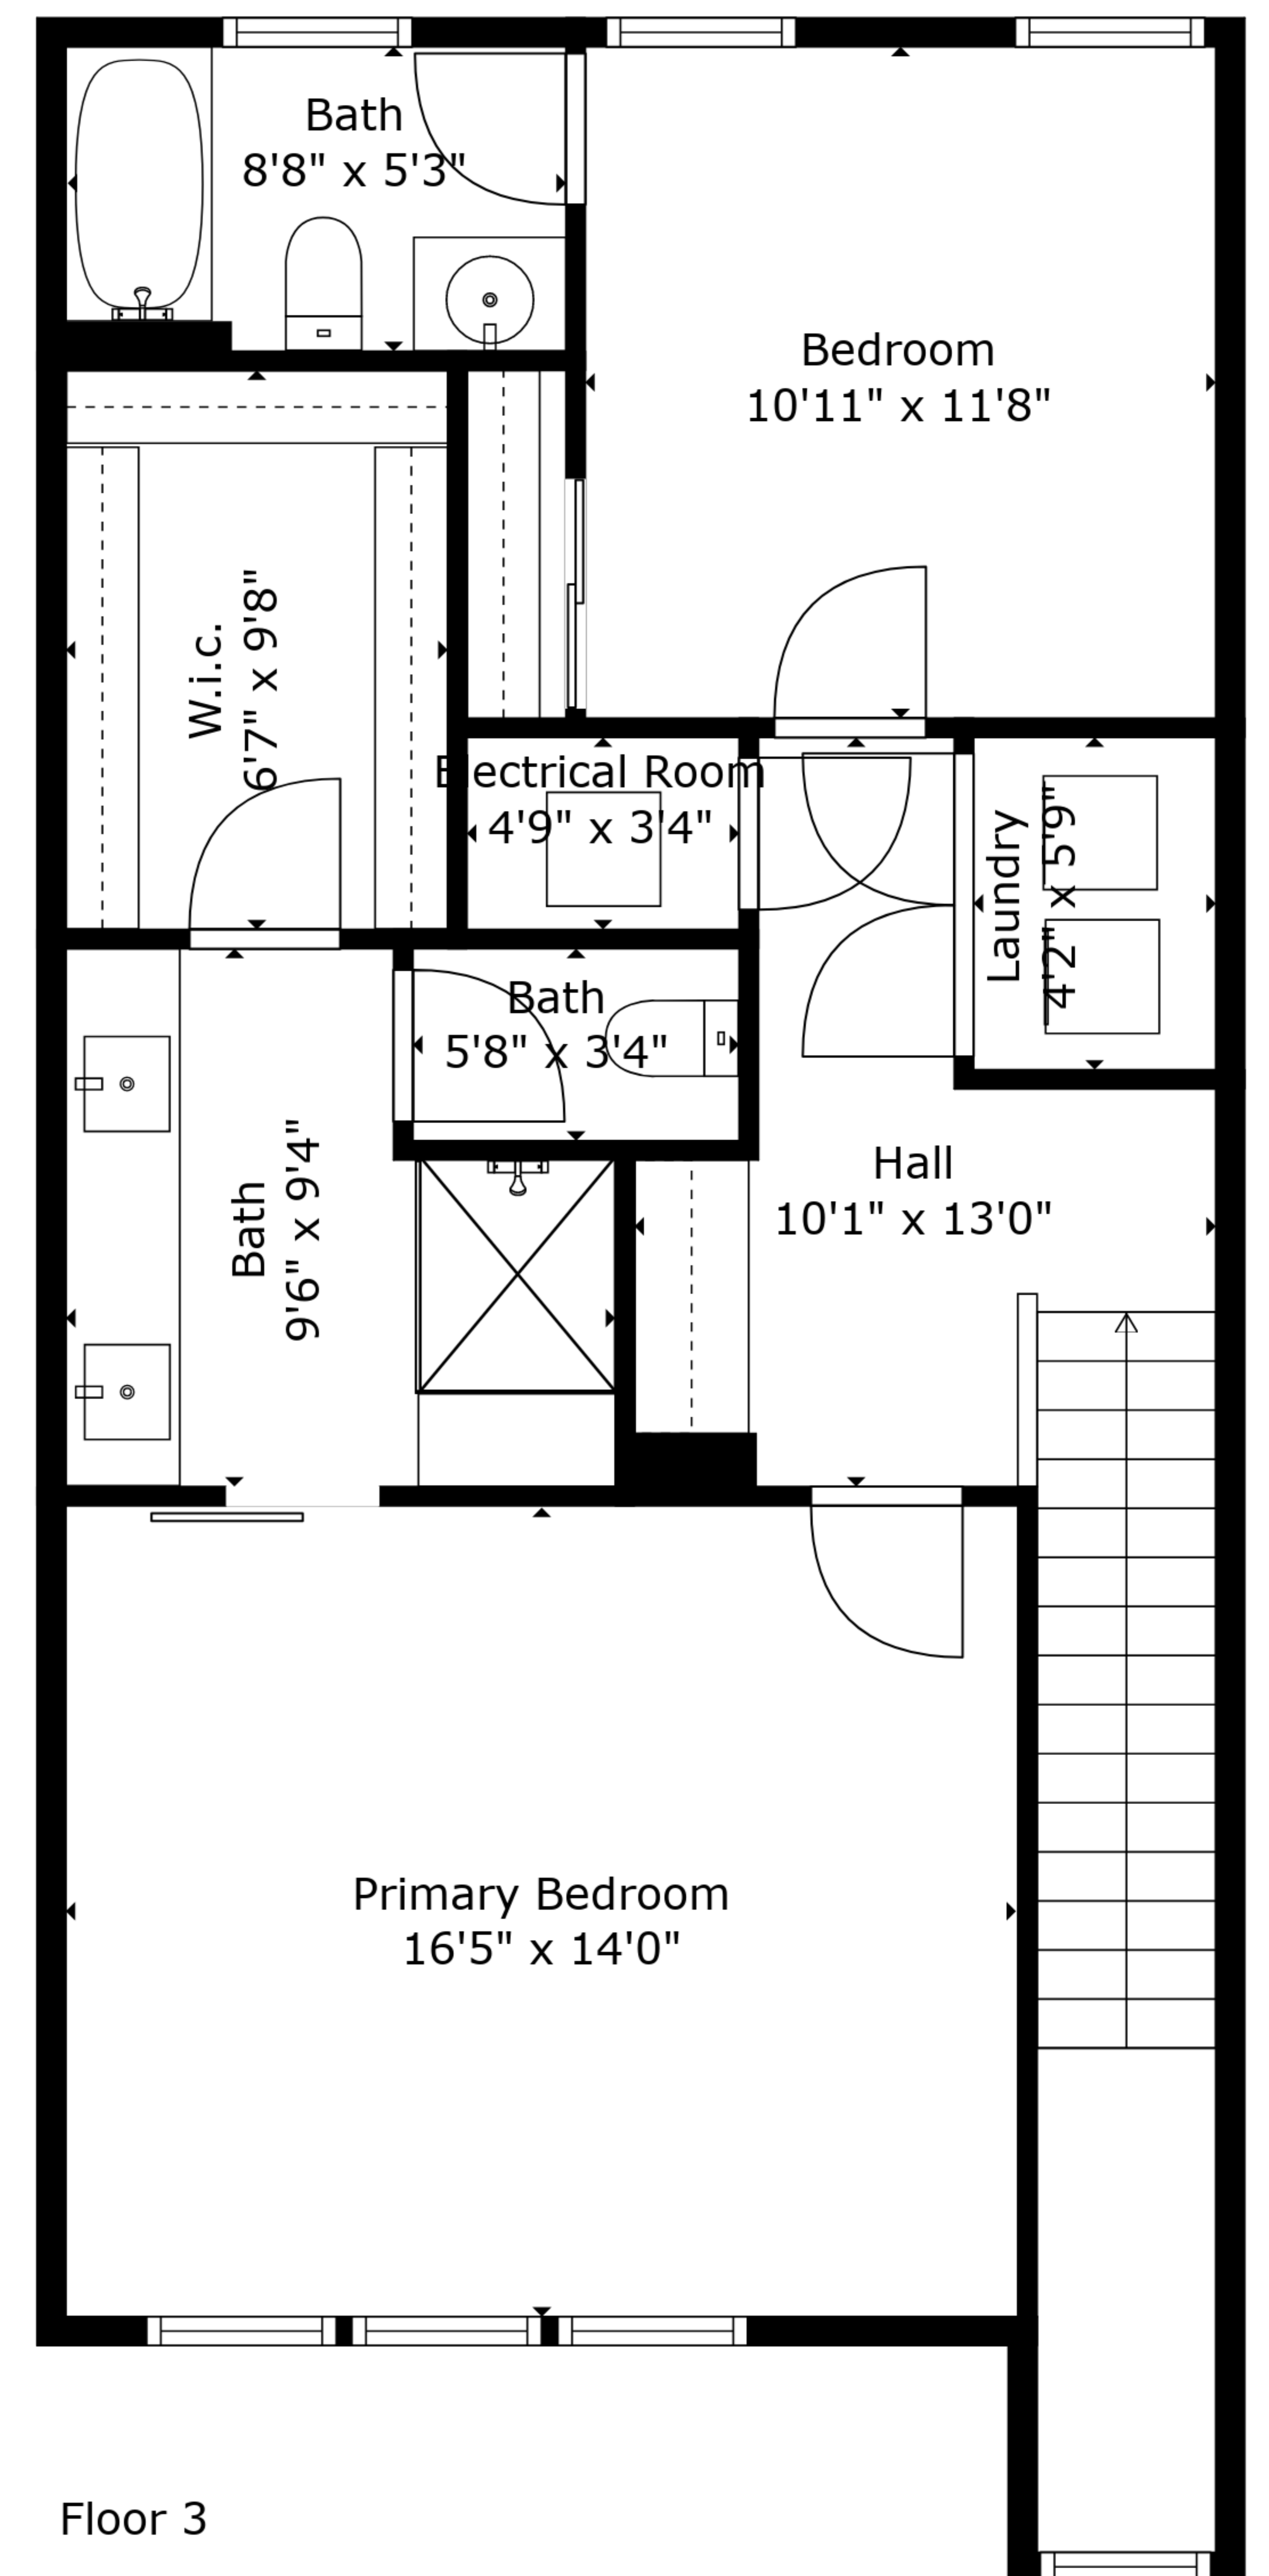

TOTAL: 1890 sq. ft

FLOOR 1: 332 sq. ft, FLOOR 2: 778 sq. ft, FLOOR 3: 780 sq. ft

EXCLUDED AREAS: GARAGE: 406 sq. ft, BALCONY: 78 sq. ft, ELECTRICAL ROOM: 16 sq. ft

TOTAL: 1890 sq. ft

FLOOR 1: 332 sq. ft, FLOOR 2: 778 sq. ft, FLOOR 3: 780 sq. ft

EXCLUDED AREAS: GARAGE: 406 sq. ft, BALCONY: 78 sq. ft, ELECTRICAL ROOM: 16 sq. ft

TOTAL: 1890 sq. ft

FLOOR 1: 332 sq. ft, FLOOR 2: 778 sq. ft, FLOOR 3: 780 sq. ft

EXCLUDED AREAS: GARAGE: 406 sq. ft, BALCONY: 78 sq. ft, ELECTRICAL ROOM: 16 sq. ft

Floor 1

Floor 2

Floor 3

TOTAL: 1890 sq. ft

FLOOR 1: 332 sq. ft, FLOOR 2: 778 sq. ft, FLOOR 3: 780 sq. ft

EXCLUDED AREAS: GARAGE: 406 sq. ft, BALCONY: 78 sq. ft, ELECTRICAL ROOM: 16 sq. ft