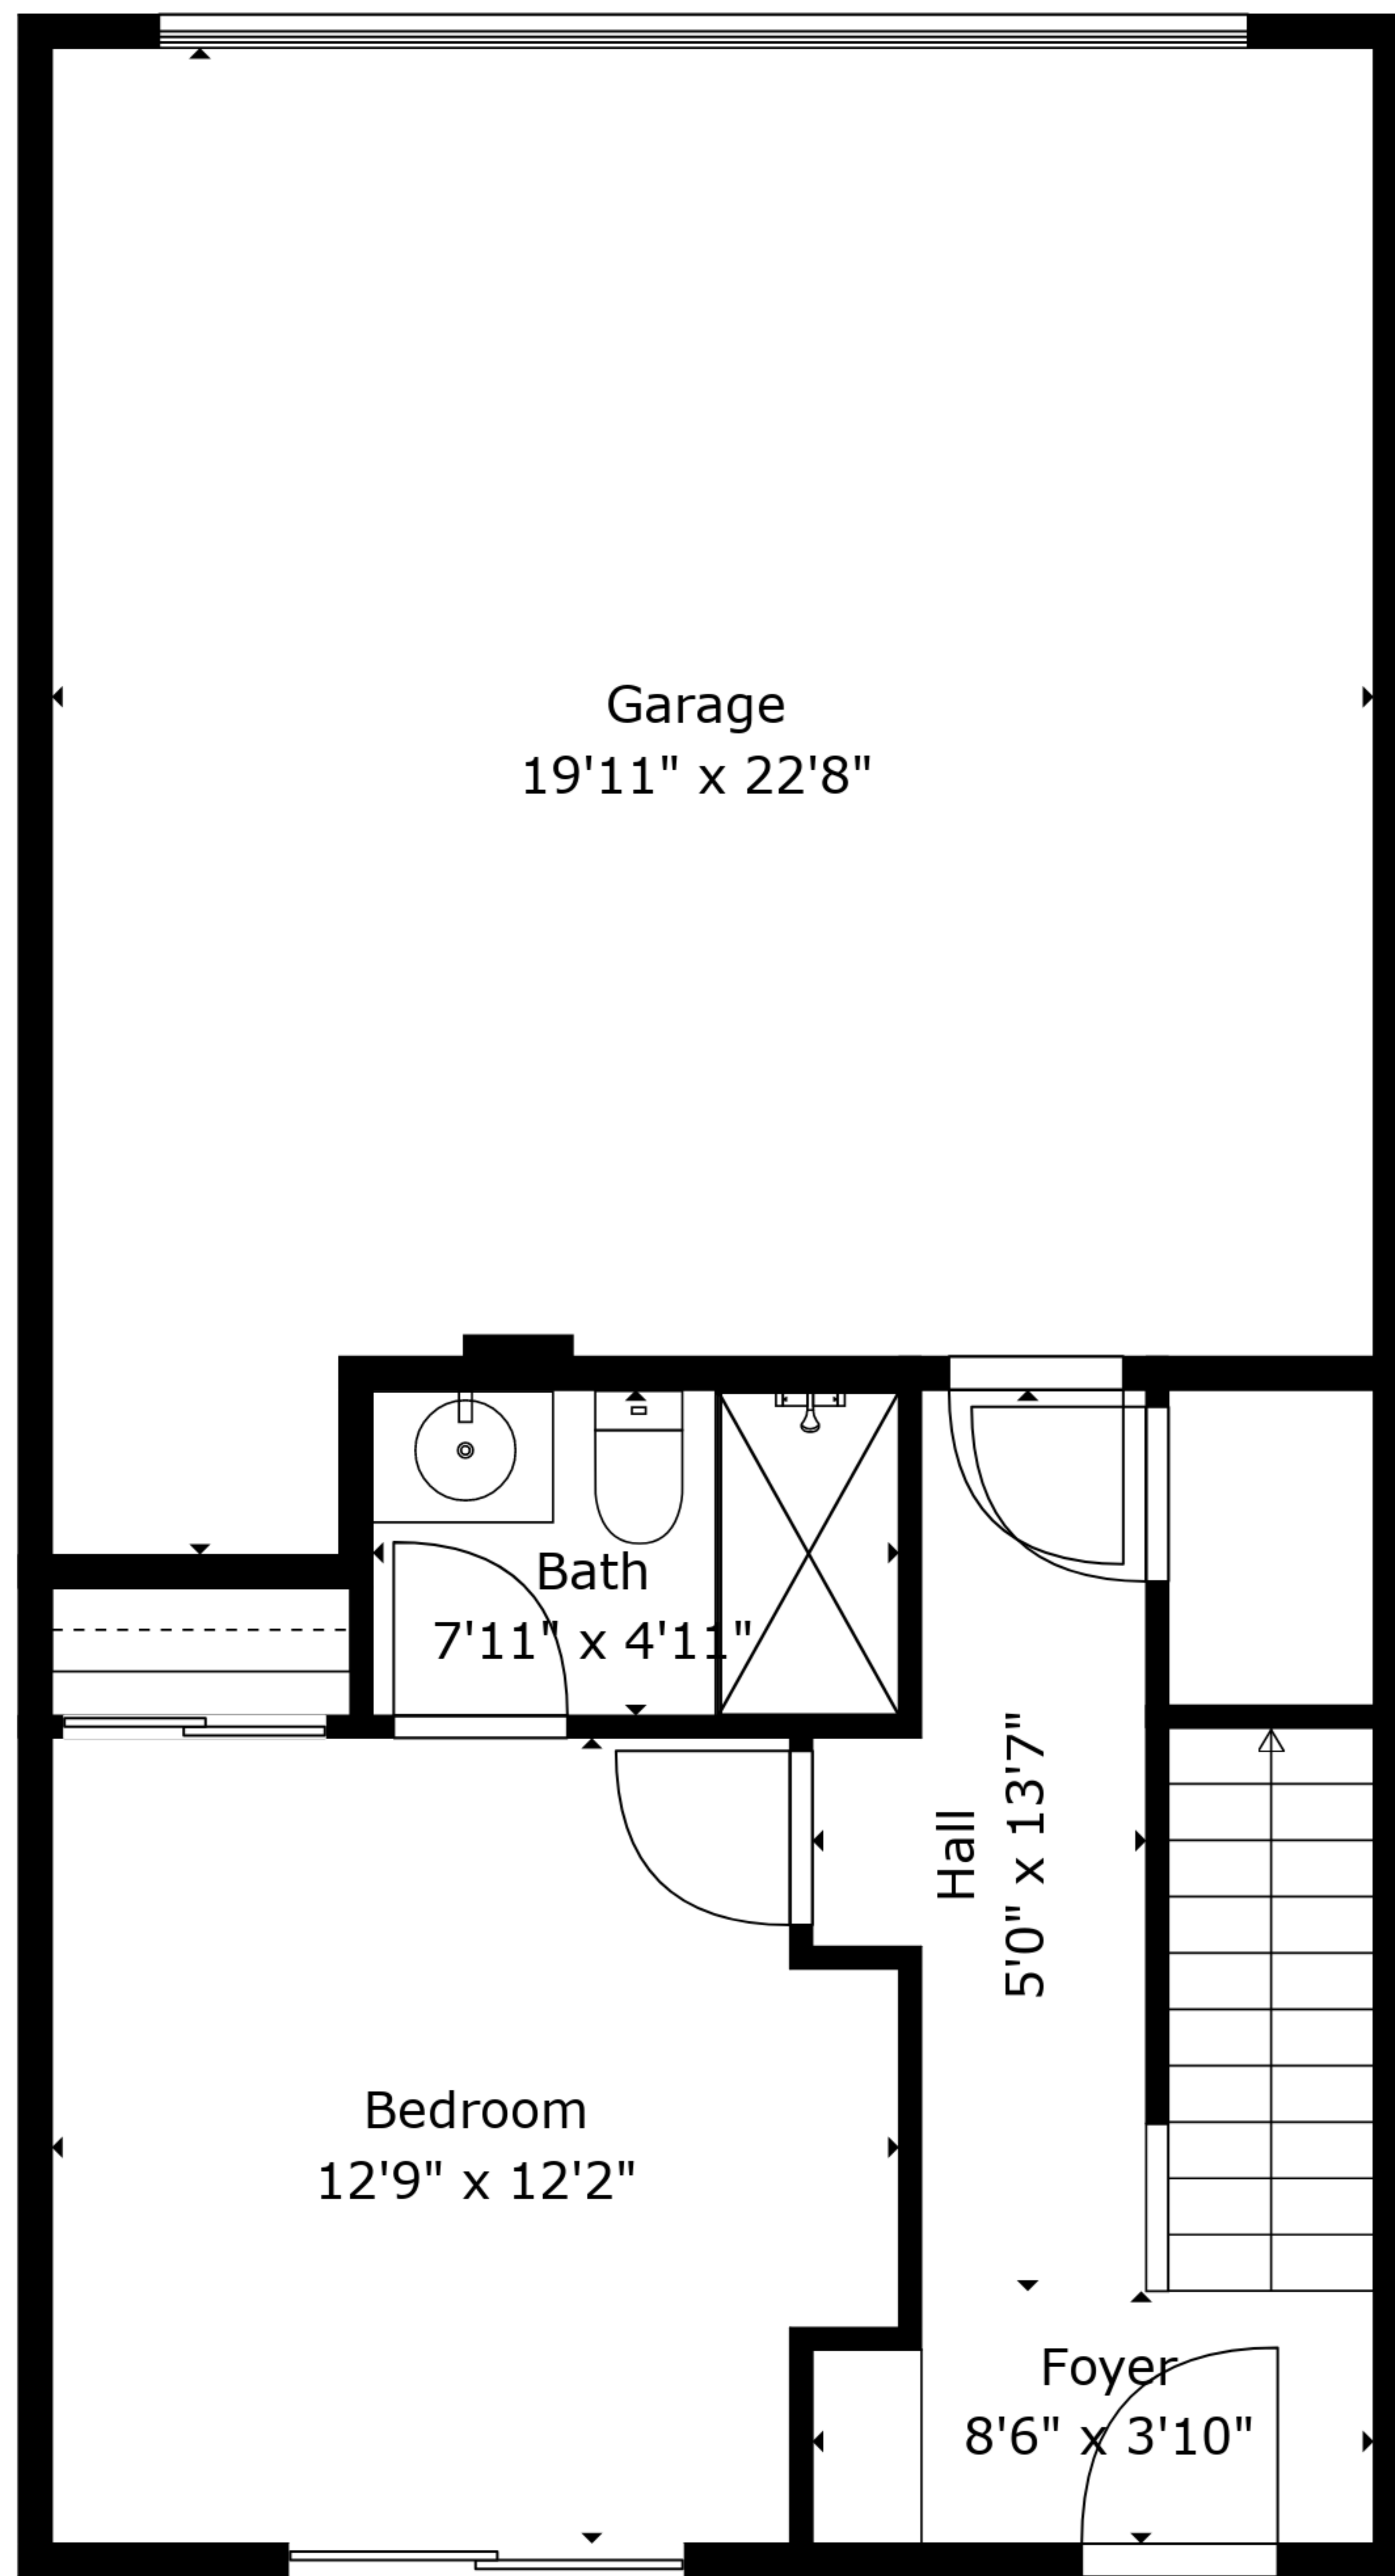

TOTAL: 1890 sq. ft

FLOOR 1: 332 sq. ft, FLOOR 2: 778 sq. ft, FLOOR 3: 780 sq. ft

EXCLUDED AREAS: GARAGE: 406 sq. ft, BALCONY: 78 sq. ft, ELECTRICAL ROOM: 16 sq. ft

TOTAL: 1890 sq. ft

FLOOR 1: 332 sq. ft, FLOOR 2: 778 sq. ft, FLOOR 3: 780 sq. ft

EXCLUDED AREAS: GARAGE: 406 sq. ft, BALCONY: 78 sq. ft, ELECTRICAL ROOM: 16 sq. ft

TOTAL: 1890 sq. ft

FLOOR 1: 332 sq. ft, FLOOR 2: 778 sq. ft, FLOOR 3: 780 sq. ft

EXCLUDED AREAS: GARAGE: 406 sq. ft, BALCONY: 78 sq. ft, ELECTRICAL ROOM: 16 sq. ft

Floor 1

Floor 2

Floor 3

TOTAL: 1890 sq. ft

FLOOR 1: 332 sq. ft, FLOOR 2: 778 sq. ft, FLOOR 3: 780 sq. ft

EXCLUDED AREAS: GARAGE: 406 sq. ft, BALCONY: 78 sq. ft, ELECTRICAL ROOM: 16 sq. ft