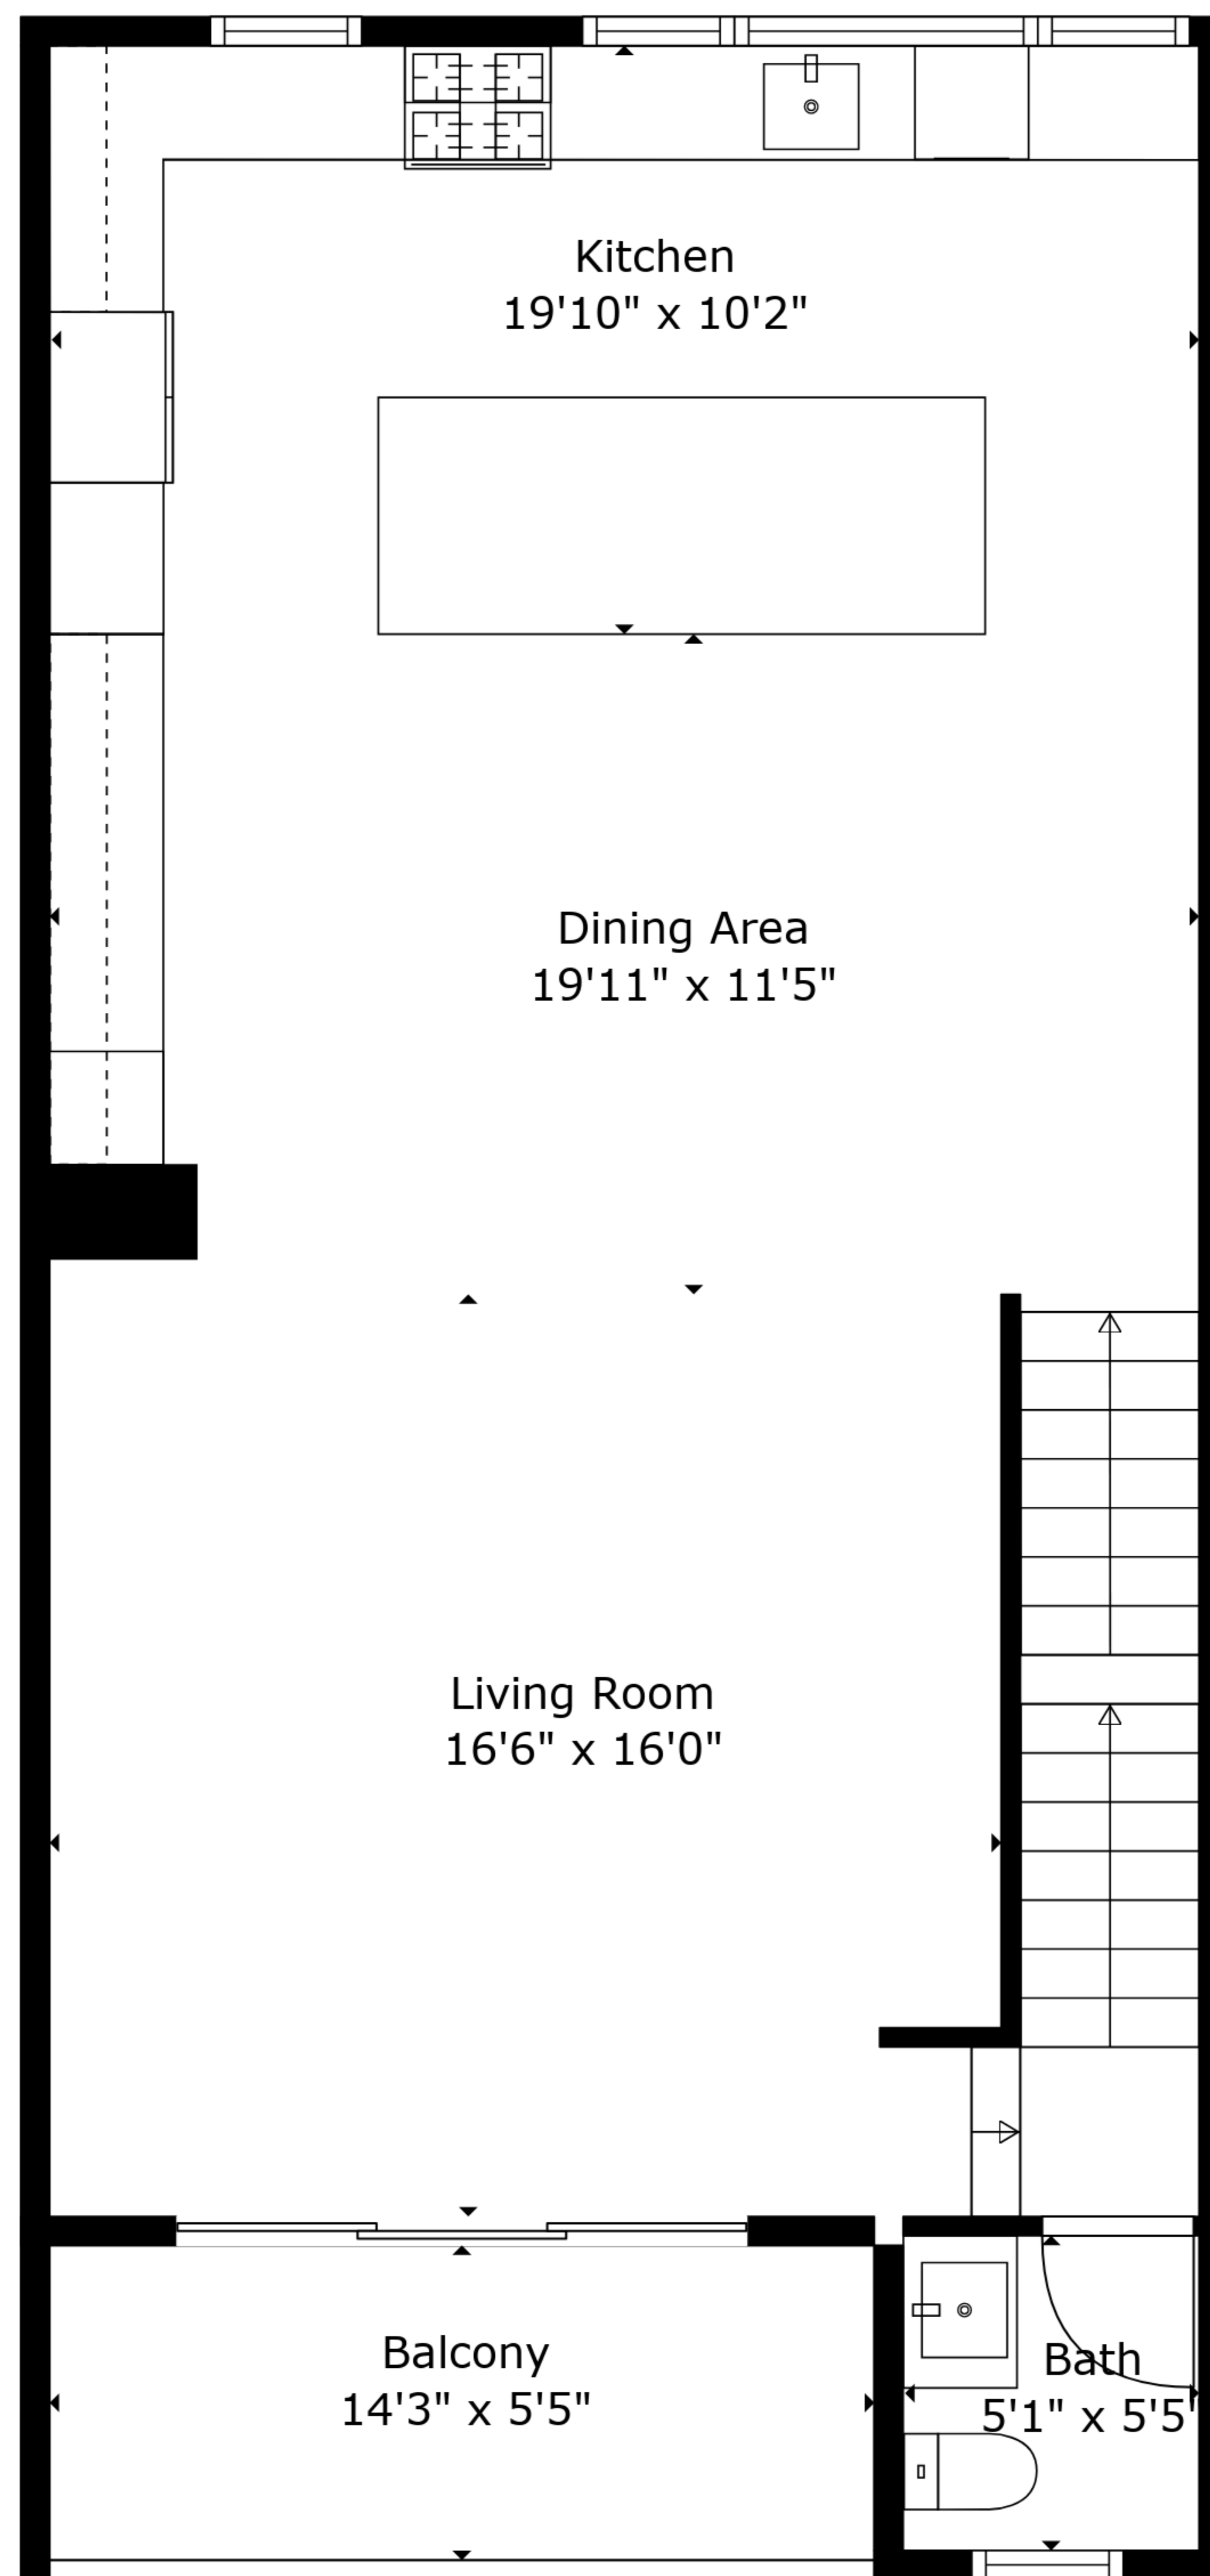

TOTAL: 1890 sq. ft

FLOOR 1: 332 sq. ft, FLOOR 2: 778 sq. ft, FLOOR 3: 780 sq. ft

EXCLUDED AREAS: GARAGE: 406 sq. ft, BALCONY: 78 sq. ft, ELECTRICAL ROOM: 16 sq. ft

TOTAL: 1890 sq. ft

FLOOR 1: 332 sq. ft, FLOOR 2: 778 sq. ft, FLOOR 3: 780 sq. ft

EXCLUDED AREAS: GARAGE: 406 sq. ft, BALCONY: 78 sq. ft, ELECTRICAL ROOM: 16 sq. ft

TOTAL: 1890 sq. ft

FLOOR 1: 332 sq. ft, FLOOR 2: 778 sq. ft, FLOOR 3: 780 sq. ft

EXCLUDED AREAS: GARAGE: 406 sq. ft, BALCONY: 78 sq. ft, ELECTRICAL ROOM: 16 sq. ft

Floor 1

Floor 2

Floor 3

TOTAL: 1890 sq. ft

FLOOR 1: 332 sq. ft, FLOOR 2: 778 sq. ft, FLOOR 3: 780 sq. ft

EXCLUDED AREAS: GARAGE: 406 sq. ft, BALCONY: 78 sq. ft, ELECTRICAL ROOM: 16 sq. ft