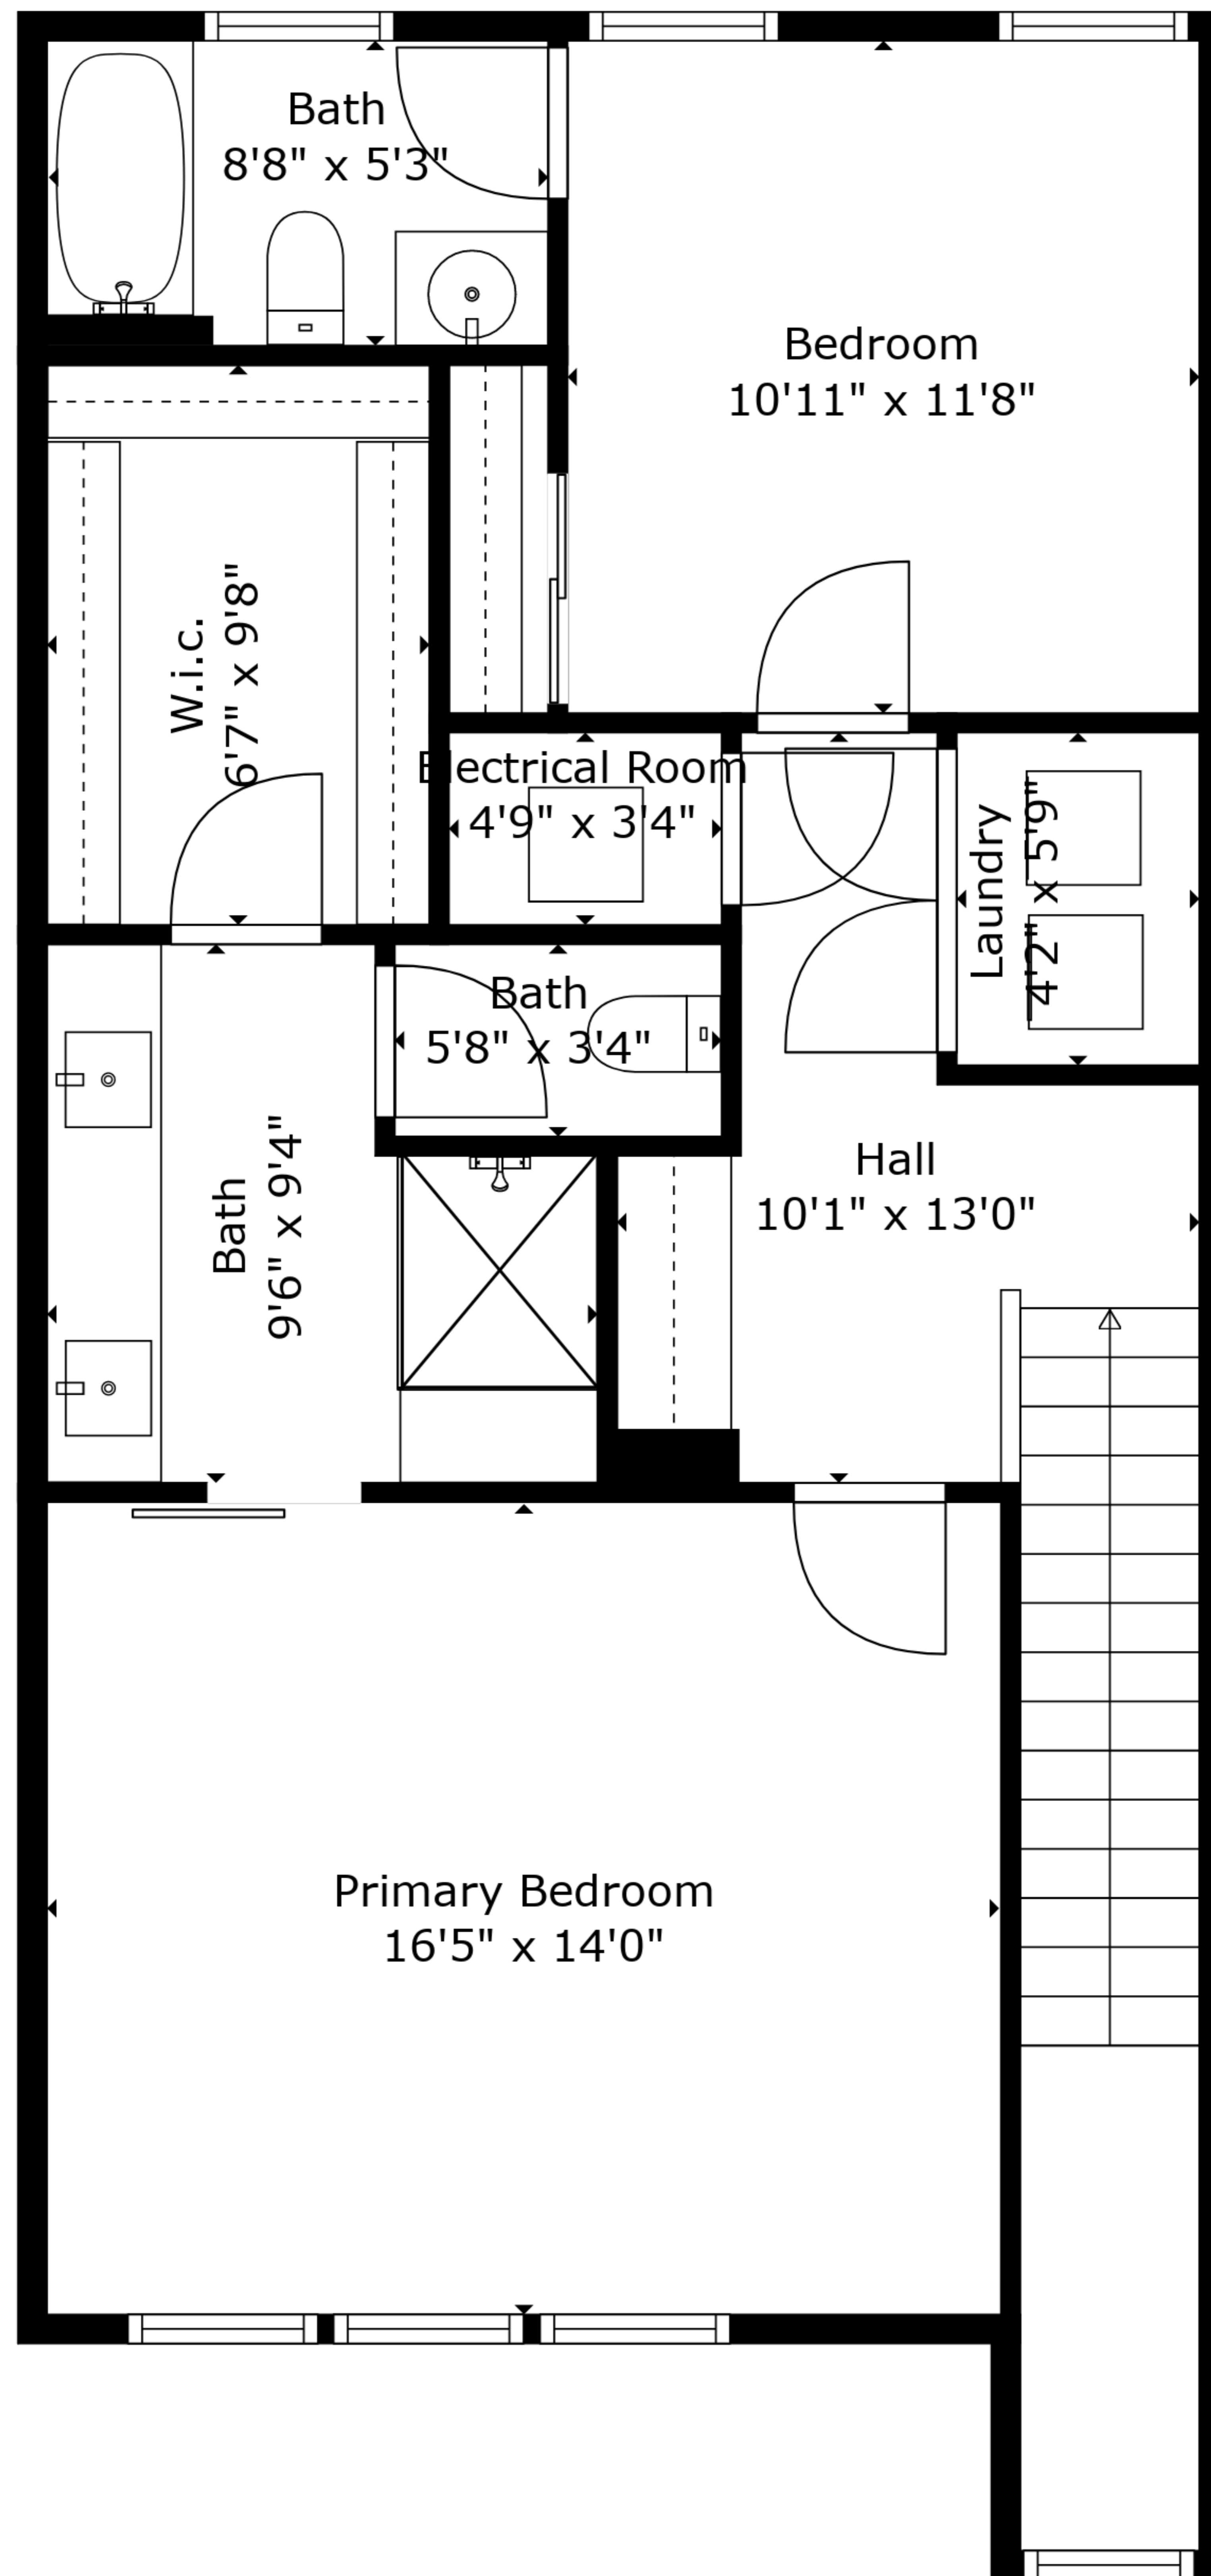

TOTAL: 1890 sq. ft

FLOOR 1: 332 sq. ft, FLOOR 2: 778 sq. ft, FLOOR 3: 780 sq. ft

EXCLUDED AREAS: GARAGE: 406 sq. ft, BALCONY: 78 sq. ft, ELECTRICAL ROOM: 16 sq. ft

TOTAL: 1890 sq. ft

FLOOR 1: 332 sq. ft, FLOOR 2: 778 sq. ft, FLOOR 3: 780 sq. ft

EXCLUDED AREAS: GARAGE: 406 sq. ft, BALCONY: 78 sq. ft, ELECTRICAL ROOM: 16 sq. ft

TOTAL: 1890 sq. ft

FLOOR 1: 332 sq. ft, FLOOR 2: 778 sq. ft, FLOOR 3: 780 sq. ft

EXCLUDED AREAS: GARAGE: 406 sq. ft, BALCONY: 78 sq. ft, ELECTRICAL ROOM: 16 sq. ft

Floor 1

Floor 2

Floor 3

TOTAL: 1890 sq. ft

FLOOR 1: 332 sq. ft, FLOOR 2: 778 sq. ft, FLOOR 3: 780 sq. ft

EXCLUDED AREAS: GARAGE: 406 sq. ft, BALCONY: 78 sq. ft, ELECTRICAL ROOM: 16 sq. ft