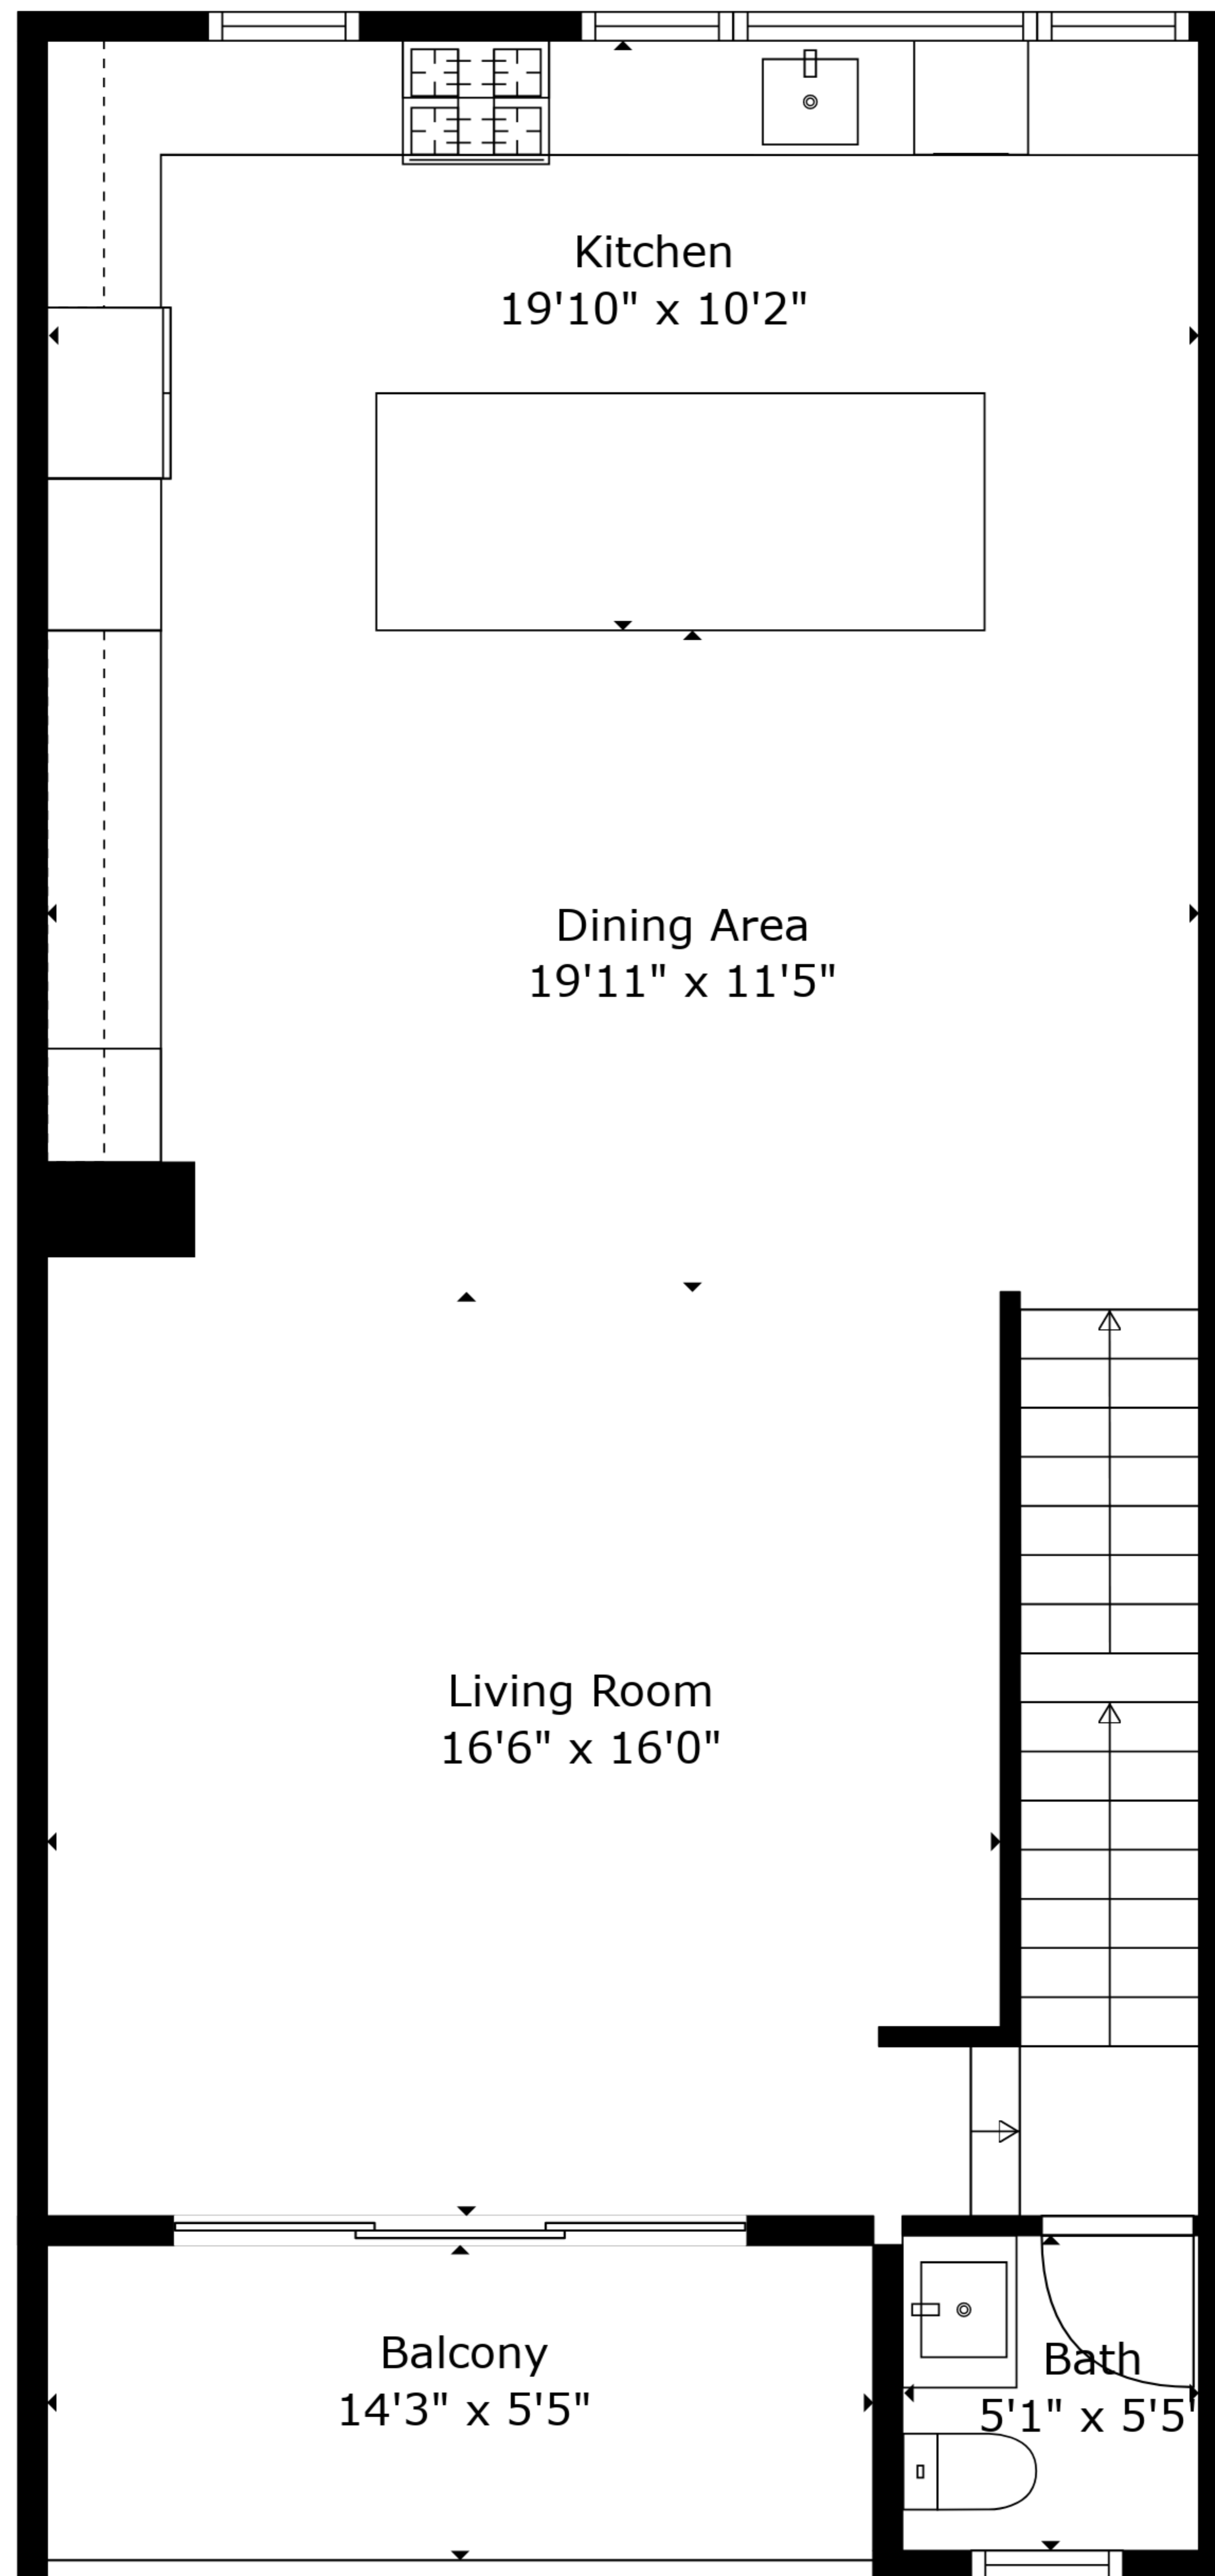

TOTAL: 1890 sq. ft

FLOOR 1: 332 sq. ft, FLOOR 2: 778 sq. ft, FLOOR 3: 780 sq. ft

EXCLUDED AREAS: GARAGE: 406 sq. ft, BALCONY: 78 sq. ft, ELECTRICAL ROOM: 16 sq. ft

TOTAL: 1890 sq. ft

FLOOR 1: 332 sq. ft, FLOOR 2: 778 sq. ft, FLOOR 3: 780 sq. ft

EXCLUDED AREAS: GARAGE: 406 sq. ft, BALCONY: 78 sq. ft, ELECTRICAL ROOM: 16 sq. ft

TOTAL: 1890 sq. ft

FLOOR 1: 332 sq. ft, FLOOR 2: 778 sq. ft, FLOOR 3: 780 sq. ft

EXCLUDED AREAS: GARAGE: 406 sq. ft, BALCONY: 78 sq. ft, ELECTRICAL ROOM: 16 sq. ft

Floor 1

Floor 2

Floor 3

TOTAL: 1890 sq. ft

FLOOR 1: 332 sq. ft, FLOOR 2: 778 sq. ft, FLOOR 3: 780 sq. ft

EXCLUDED AREAS: GARAGE: 406 sq. ft, BALCONY: 78 sq. ft, ELECTRICAL ROOM: 16 sq. ft