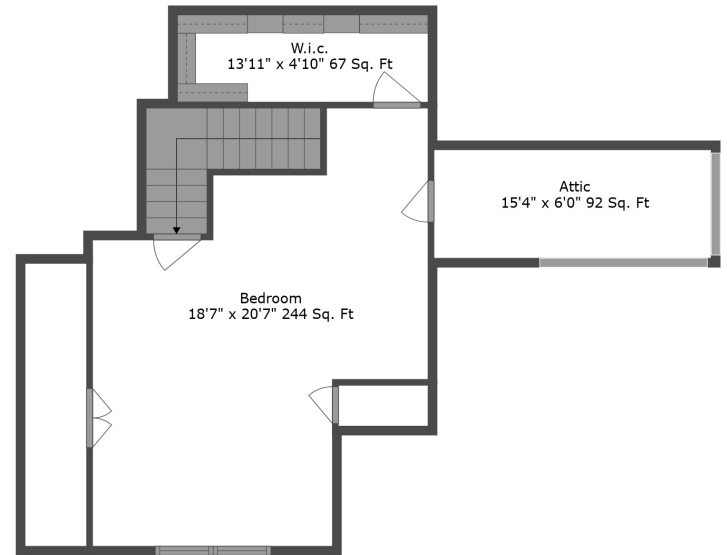

Floor 1

Floor 2

Total scanned area: 3155 sq. ft

Measurements Are Calculated By Cubicasa Technology. Deemed Highly Reliable But Not Guaranteed.