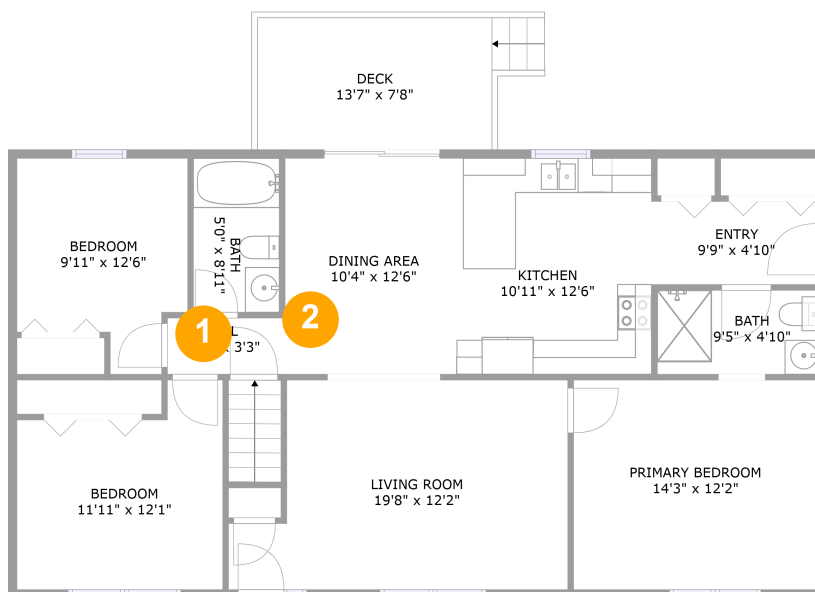

Photo Report

60 Valentine Drive, Enosburg Falls, Franklin County, Vermont, United States, 05450

Room number	Room name	Room area	Room Dimensions
1	Bath	44 sq. ft	5'0" x 8'11"
2	Dining Area	129 sq. ft	10'4" x 12'6"

Photo Report

**60 Valentine Drive, Enosburg Falls, Franklin
County, Vermont, United States, 05450**

BATH (1)
Floor 1 / 44 sq. ft

DINING AREA (2)
Floor 1 / 129 sq. ft