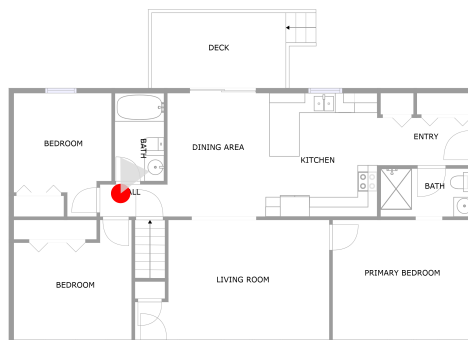

Photo Report

60 Valentine Drive, Enosburg Falls, Franklin County, Vermont, United States, 05450

Room number	Room name	Room area	Room Dimensions
1	Bath	44 sq. ft	5'0" x 8'11"
2	Dining Area	129 sq. ft	10'4" x 12'6"

Photo Report

**60 Valentine Drive, Enosburg Falls, Franklin
County, Vermont, United States, 05450**

BATH (1)
Floor 1 / 44 sq. ft

DINING AREA (2)
Floor 1 / 129 sq. ft