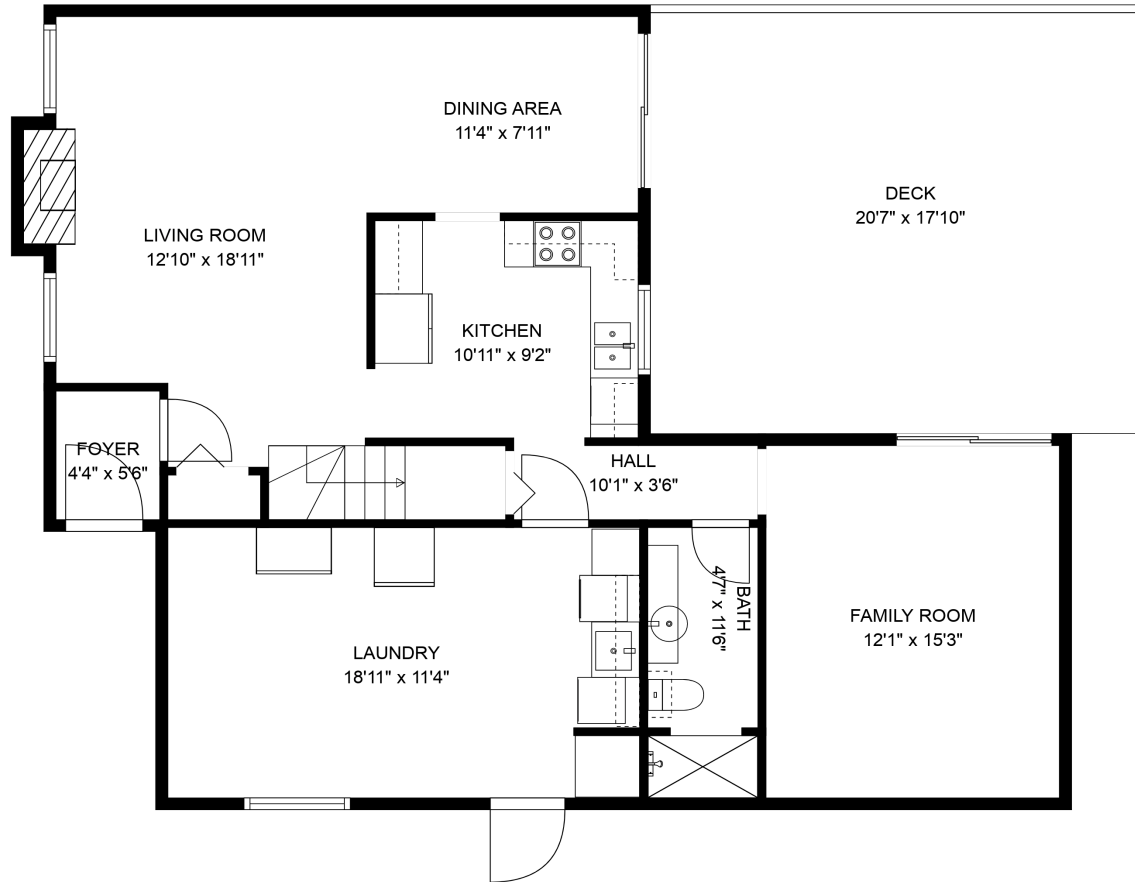

**Estimated Areas:**  
Main Floor: 1091 sq. ft  
Above Main: 839 sq. ft (106 sq. ft Low Ceiling)  
**Total: 1930 Sq. Ft**

**Estimated Areas:**  
Main Floor: 1091 sq. ft  
Above Main: 839 sq. ft (106 sq. ft Low Ceiling)  
**Total: 1930 Sq. Ft**

**Estimated Areas:**

Main Floor: 1091 sq. ft

Above Main: 839 sq. ft (106 sq. ft Low Ceiling)

**Total: 1930 Sq. Ft**