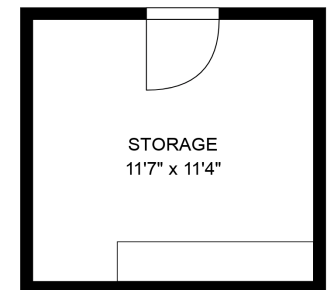

**Estimated Areas:**  
Main Floor: 1091 sq. ft  
Above Main: 839 sq. ft (106 sq. ft Low Ceiling)  
**Total: 1930 Sq. Ft**

**Estimated Areas:**  
Main Floor: 1091 sq. ft  
Above Main: 839 sq. ft (106 sq. ft Low Ceiling)  
**Total: 1930 Sq. Ft**

**Estimated Areas:**

Main Floor: 1091 sq. ft

Above Main: 839 sq. ft (106 sq. ft Low Ceiling)

**Total: 1930 Sq. Ft**