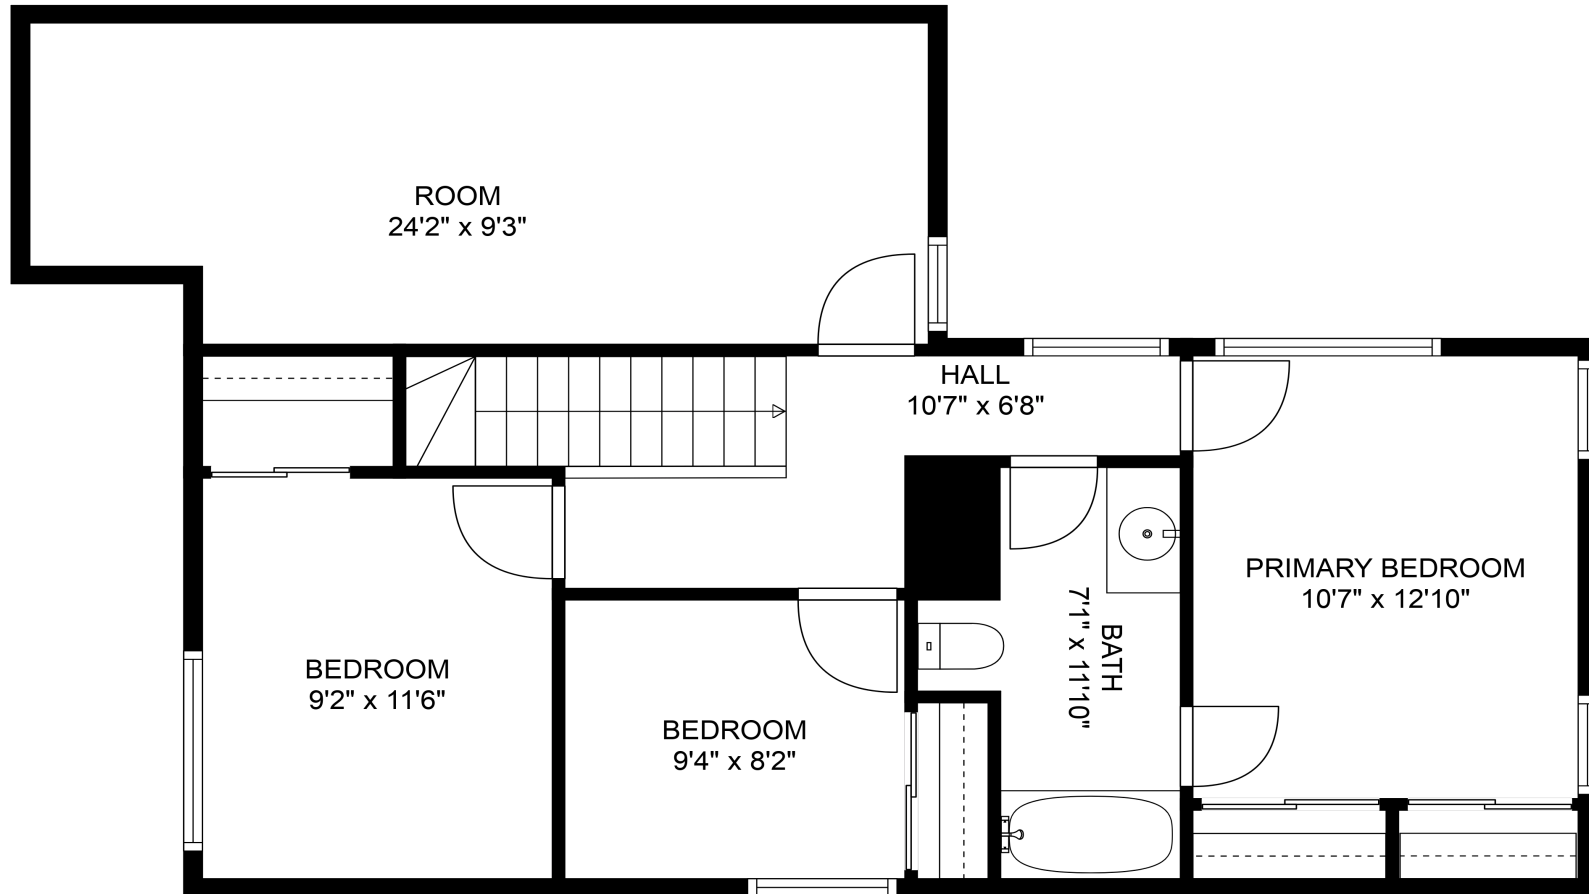

**Estimated Areas:**  
Main Floor: 1091 sq. ft  
Above Main: 839 sq. ft (106 sq. ft Low Ceiling)  
**Total: 1930 Sq. Ft**

**Estimated Areas:**  
Main Floor: 1091 sq. ft  
Above Main: 839 sq. ft (106 sq. ft Low Ceiling)  
**Total: 1930 Sq. Ft**

**Estimated Areas:**

Main Floor: 1091 sq. ft

Above Main: 839 sq. ft (106 sq. ft Low Ceiling)

**Total: 1930 Sq. Ft**