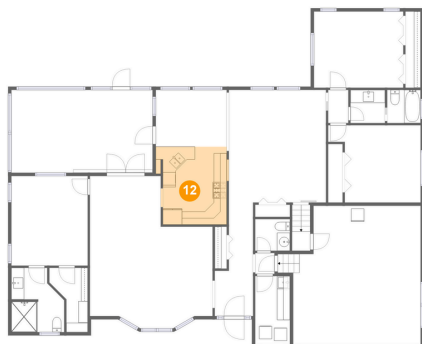

Heated: Yes
Finished: Yes
Enclosed: Yes
Contiguous:
Yes Permitted:
Yes Wet Space:
No Addition:
No Conversion:
No

11 Floor 1 - Wc

Dimensions: 5'4" x 4'11"
Area: 26 sq. ft
Counted as Living Area:
Yes

Heated: Yes
Finished: Yes
Enclosed: Yes
Contiguous:
Yes
Permitted: Yes
Wet Space: Yes
Addition: No
Conversion: No

3204 Lakeview Drive, Delray Beach, Palm Beach County, Florida, United States, 33445

12 Floor 1 - Kitchen

Dimensions: 10'11" x 12'0"
Area: 124 sq. ft
Counted as Living Area:
Yes

Heated: Yes
Finished: Yes
Enclosed: Yes
Contiguous:
Yes Permitted:
Yes Wet Space:
No Addition:
No Conversion:
No

13 Floor 1 - Foyer

Dimensions: 5'11" x 17'6"
Area: 81 sq. ft
Counted as Living Area:
Yes

Heated: Yes
Finished: Yes
Enclosed: Yes
Contiguous:
Yes Permitted:
Yes Wet Space:
No Addition:
No Conversion:
No

14 Floor 1 - W.i.c.