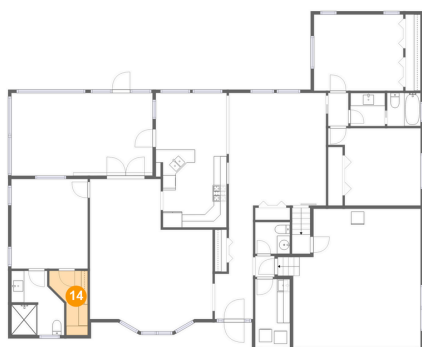

3204 Lakeview Drive, Delray Beach, Palm Beach County, Florida, United States, 33445

12 Floor 1 - Kitchen

Dimensions: 10'11" x 12'0"
Area: 124 sq. ft
Counted as Living Area:
Yes

Heated: Yes
Finished: Yes
Enclosed: Yes
Contiguous:
Yes Permitted:
Yes Wet Space:
No Addition:
No Conversion:
No

13 Floor 1 - Foyer

Dimensions: 5'11" x 17'6"
Area: 81 sq. ft
Counted as Living Area:
Yes

Heated: Yes
Finished: Yes
Enclosed: Yes
Contiguous:
Yes Permitted:
Yes Wet Space:
No Addition:
No Conversion:
No

14 Floor 1 - W.i.c.