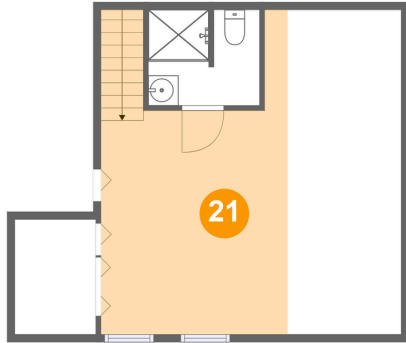

3204 Lakeview Drive, Delray Beach, Palm Beach County, Florida, United States, 33445

21 Floor 2 - Bedroom

Dimensions: 19'10" x 21'5"
Area: 211 sq. ft
Counted as Living Area: No

Heated: Yes
Finished: Yes
Enclosed: Yes
Contiguous: Yes
Permitted: Yes
Wet Space: No
Addition: No
Conversion: No