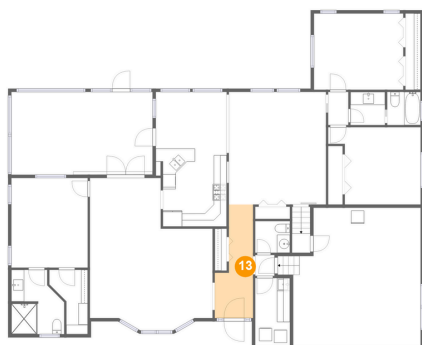

3204 Lakeview Drive, Delray Beach, Palm Beach County, Florida, United States, 33445

12 Floor 1 - Kitchen

Dimensions: 10'11" x 12'0"
Area: 124 sq. ft
Counted as Living Area:
Yes

Heated: Yes
Finished: Yes
Enclosed: Yes
Contiguous:
Yes Permitted:
Yes Wet Space:
No Addition:
No Conversion:
No

13 Floor 1 - Foyer

Dimensions: 5'11" x 17'6"
Area: 81 sq. ft
Counted as Living Area:
Yes

Heated: Yes
Finished: Yes
Enclosed: Yes
Contiguous:
Yes Permitted:
Yes Wet Space:
No Addition:
No Conversion:
No

14 Floor 1 - W.i.c.