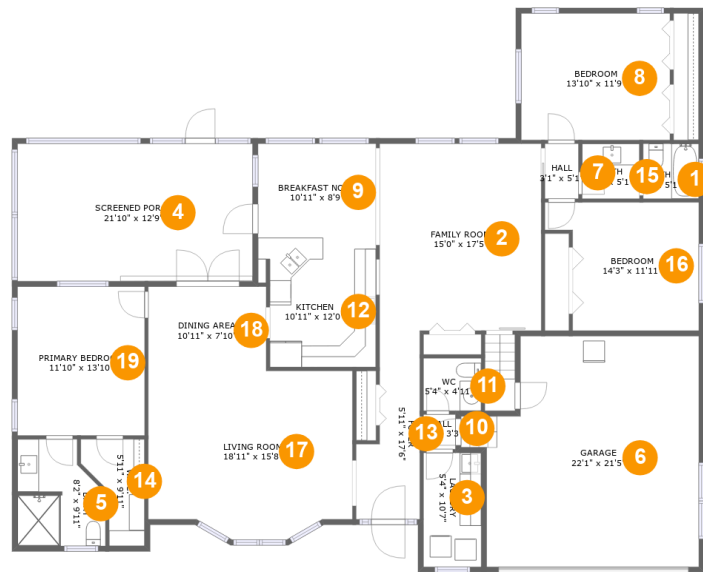

3204 Lakeview Drive, Delray Beach, Palm Beach County, Florida, United States, 33445

Room Dimensions

Floor 1

Total sqft: 2683

Living area: 1960

#	Room name	Dimensions	Area (sqft)	Counted as Living Area
1	Bath	5'2" x 5'1"	26 sq. ft	Yes
2	Family Room	15'0" x 17'5"	261 sq. ft	Yes
3	Laundry	5'4" x 10'7"	57 sq. ft	Yes
4	Screened Porch	21'10" x 12'9"	279 sq. ft	No
5	Bath	8'2" x 9'11"	70 sq. ft	Yes
6	Garage	22'1" x 21'5"	406 sq. ft	No
7	Hall	3'1" x 5'1"	16 sq. ft	Yes
8	Bedroom	13'10" x 11'9"	162 sq. ft	Yes
9	Breakfast Nook	10'11" x 8'9"	96 sq. ft	Yes
10	Hall	3'0" x 3'3"	10 sq. ft	Yes
11	Wc	5'4" x 4'11"	26 sq. ft	Yes

3204 Lakeview Drive, Delray Beach, Palm Beach County, Florida, United States, 33445

Room Dimensions

Floor 2

Total sqft: 517

Living area: 287

#	Room name	Dimensions	Area (sqft)	Counted as Living Area
20	W.i.c.	5'4" x 6'7"	41 sq. ft	No
21	Bedroom	19'10" x 21'5"	211 sq. ft	No
22	Bath	7'4" x 6'4"	45 sq. ft	Yes

3204 Lakeview Drive, Delray Beach, Palm Beach County, Florida, United States, 33445

18 Floor 1 - Dining Area

Dimensions: 10'11" x 7'10"
Area: 86 sq. ft
Counted as Living Area: Yes

Heated: Yes
Finished: Yes
Enclosed: Yes
Contiguous: Yes
Permitted: Yes
Wet Space: No
Addition: No
Conversion: No

20 Floor 2 - W.i.c.

Dimensions: 5'4" x 6'7"
Area: 41 sq. ft
Counted as Living Area: No

Heated: Yes
Finished: Yes
Enclosed: Yes
Contiguous: Yes
Permitted: Yes
Wet Space: No
Addition: No
Conversion: No

3204 Lakeview Drive, Delray Beach, Palm Beach County, Florida, United States, 33445