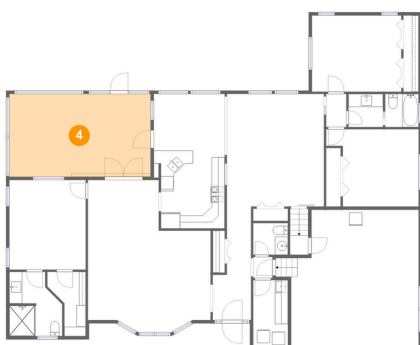

3204 Lakeview Drive, Delray Beach, Palm Beach County, Florida, United States, 33445

3 Floor 1 - Laundry

Dimensions: 5'4" x 10'7"
Area: 57 sq. ft
Counted as Living Area:
Yes

Heated: Yes
Finished: Yes
Enclosed: Yes
Contiguous:
Yes Permitted:
Yes Wet Space:
No Addition:
No Conversion:
No

4 Floor 1 - Screened Porch

Dimensions: 21'10" x 12'9"
Area: 279 sq. ft
Counted as Living Area: No

Heated: No
Finished: Yes
Enclosed: No
Contiguous: Yes
Permitted: Yes
Wet Space: No
Addition: No
Conversion: No

5 Floor 1 - Bath

Dimensions: 8'2" x 9'11"
Area: 70 sq. ft
Counted as Living Area:
Yes

Heated: Yes
Finished: Yes
Enclosed: Yes
Contiguous:
Yes
Permitted: Yes
Wet Space: Yes
Addition: No
Conversion: No

3204 Lakeview Drive, Delray Beach, Palm Beach County, Florida, United States, 33445