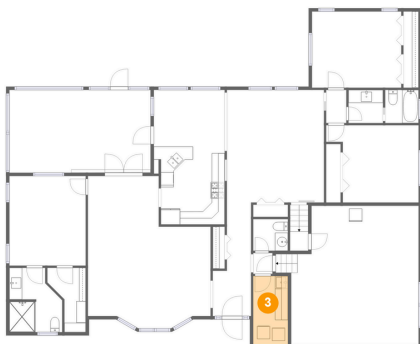

3204 Lakeview Drive, Delray Beach, Palm Beach County, Florida, United States, 33445

1 Floor 1 - Bath

Dimensions: 5'2" x 5'1"
Area: 26 sq. ft
Counted as Living Area:
Yes

Heated: Yes
Finished: Yes
Enclosed: Yes
Contiguous:
Yes
Permitted: Yes
Wet Space: Yes
Addition: No
Conversion: No

2 Floor 1 - Family Room

Dimensions: 15'0" x 17'5"
Area: 261 sq. ft
Counted as Living Area:
Yes

Heated: Yes
Finished: Yes
Enclosed: Yes
Contiguous:
Yes Permitted:
Yes Wet Space:
No Addition:
No Conversion:
No

3204 Lakeview Drive, Delray Beach, Palm Beach County, Florida, United States, 33445

3 Floor 1 - Laundry

Dimensions: 5'4" x 10'7"
Area: 57 sq. ft
Counted as Living Area:
Yes

Heated: Yes
Finished: Yes
Enclosed: Yes
Contiguous:
Yes Permitted:
Yes Wet Space:
No Addition:
No Conversion:
No

4 Floor 1 - Screened Porch

Dimensions: 21'10" x 12'9"
Area: 279 sq. ft
Counted as Living Area: No

Heated: No
Finished: Yes
Enclosed: No
Contiguous: Yes
Permitted: Yes
Wet Space: No
Addition: No
Conversion: No