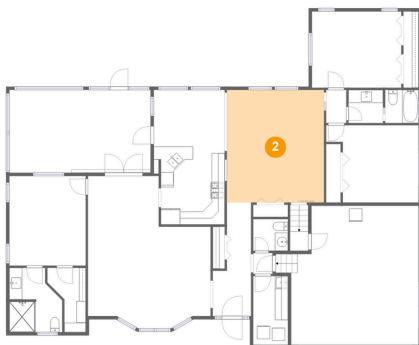

3204 Lakeview Drive, Delray Beach, Palm Beach County, Florida, United States, 33445

Room Dimensions

Floor 2

Total sqft: 517

Living area: 287

#	Room name	Dimensions	Area (sqft)	Counted as Living Area
20	W.i.c.	5'4" x 6'7"	41 sq. ft	No
21	Bedroom	19'10" x 21'5"	211 sq. ft	No
22	Bath	7'4" x 6'4"	45 sq. ft	Yes

3204 Lakeview Drive, Delray Beach, Palm Beach County, Florida, United States, 33445

1 Floor 1 - Bath

Dimensions: 5'2" x 5'1"
Area: 26 sq. ft
Counted as Living Area:
Yes

Heated: Yes
Finished: Yes
Enclosed: Yes
Contiguous:
Yes
Permitted: Yes
Wet Space: Yes
Addition: No
Conversion: No

2 Floor 1 - Family Room

Dimensions: 15'0" x 17'5"
Area: 261 sq. ft
Counted as Living Area:
Yes

Heated: Yes
Finished: Yes
Enclosed: Yes
Contiguous:
Yes Permitted:
Yes Wet Space:
No Addition:
No Conversion:
No

3204 Lakeview Drive, Delray Beach, Palm Beach County, Florida, United States, 33445

3 Floor 1 - Laundry

Dimensions: 5'4" x 10'7"
Area: 57 sq. ft
Counted as Living Area:
Yes

Heated: Yes
Finished: Yes
Enclosed: Yes
Contiguous:
Yes Permitted:
Yes Wet Space:
No Addition:
No Conversion:
No