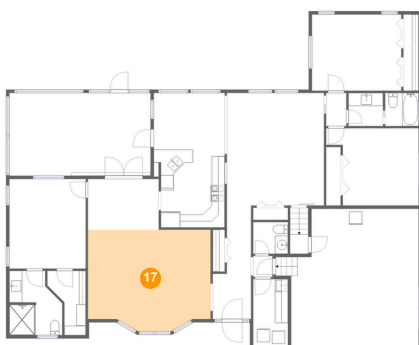

17 Floor 1 - Living Room

Dimensions: 18'11" x 15'8"
Area: 277 sq. ft
Counted as Living Area:
Yes

Heated: Yes
Finished: Yes
Enclosed: Yes
Contiguous:
Yes Permitted:
Yes Wet Space:
No Addition:
No Conversion:
No