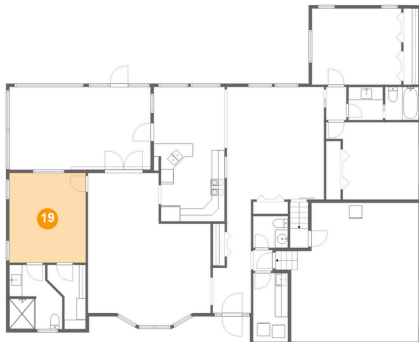

19 Floor 1 - Primary Bedroom

Dimensions: 11'10" x 13'10"
Area: 163 sq. ft
Counted as Living Area: Yes

Heated: Yes
Finished: Yes
Enclosed: Yes
Contiguous: Yes
Permitted: Yes
Wet Space: No
Addition: No
Conversion: No