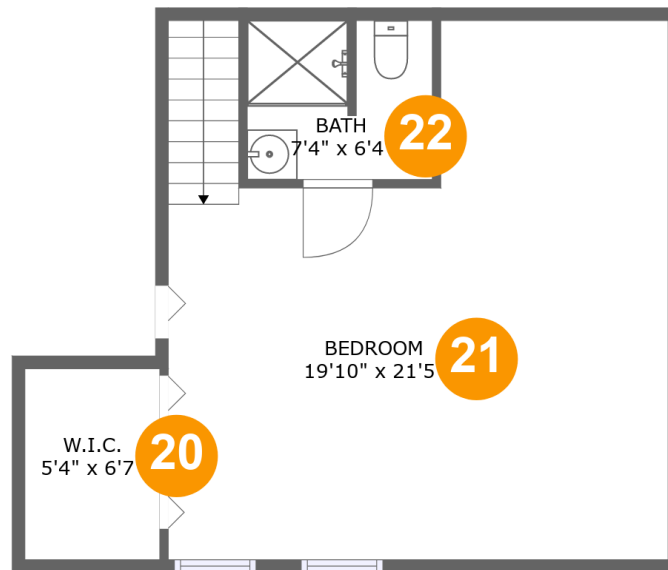

3204 Lakeview Drive, Delray Beach, Palm Beach County, Florida, United States, 33445

Room Dimensions

Floor 1

Total sqft: 2683

Living area: 1960

#	Room name	Dimensions	Area (sqft)	Counted as Living Area
1	Bath	5'2" x 5'1"	26 sq. ft	Yes
2	Family Room	15'0" x 17'5"	261 sq. ft	Yes
3	Laundry	5'4" x 10'7"	57 sq. ft	Yes
4	Screened Porch	21'10" x 12'9"	279 sq. ft	No
5	Bath	8'2" x 9'11"	70 sq. ft	Yes
6	Garage	22'1" x 21'5"	406 sq. ft	No
7	Hall	3'1" x 5'1"	16 sq. ft	Yes
8	Bedroom	13'10" x 11'9"	162 sq. ft	Yes
9	Breakfast Nook	10'11" x 8'9"	96 sq. ft	Yes
10	Hall	3'0" x 3'3"	10 sq. ft	Yes
11	Wc	5'4" x 4'11"	26 sq. ft	Yes

3204 Lakeview Drive, Delray Beach, Palm Beach County, Florida, United States, 33445

Room Dimensions

Floor 2

Total sqft: 517

Living area: 287

#	Room name	Dimensions	Area (sqft)	Counted as Living Area
20	W.i.c.	5'4" x 6'7"	41 sq. ft	No
21	Bedroom	19'10" x 21'5"	211 sq. ft	No
22	Bath	7'4" x 6'4"	45 sq. ft	Yes

3204 Lakeview Drive, Delray Beach, Palm Beach County, Florida, United States, 33445

18 Floor 1 - Dining Area

Dimensions: 10'11" x 7'10"
Area: 86 sq. ft
Counted as Living Area: Yes

Heated: Yes
Finished: Yes
Enclosed: Yes
Contiguous: Yes
Permitted: Yes
Wet Space: No
Addition: No
Conversion: No

20 Floor 2 - W.i.c.

Dimensions: 5'4" x 6'7"
Area: 41 sq. ft
Counted as Living Area: No

Heated: Yes
Finished: Yes
Enclosed: Yes
Contiguous: Yes
Permitted: Yes
Wet Space: No
Addition: No
Conversion: No

3204 Lakeview Drive, Delray Beach, Palm Beach County, Florida, United States, 33445