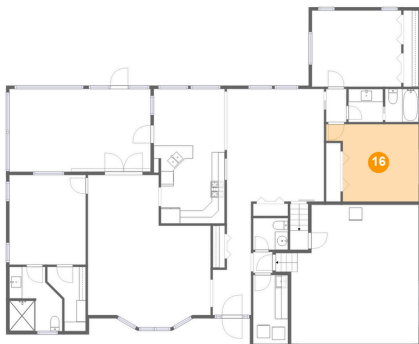

16 Floor 1 - Bedroom

Dimensions: 14'3" x 11'11"
Area: 146 sq. ft
Counted as Living Area:
Yes

Heated: Yes
Finished: Yes
Enclosed: Yes
Contiguous:
Yes Permitted:
Yes Wet Space:
No Addition:
No Conversion:
No