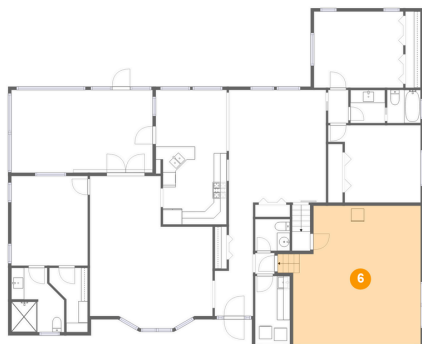

3204 Lakeview Drive, Delray Beach, Palm Beach County, Florida, United States, 33445

6 Floor 1 - Garage

Dimensions: 22'1" x 21'5"
Area: 406 sq. ft
Counted as Living Area: No

Heated: No
Finished: No
Enclosed: Yes
Contiguous: Yes
Permitted: Yes
Wet Space: No
Addition: No
Conversion: No