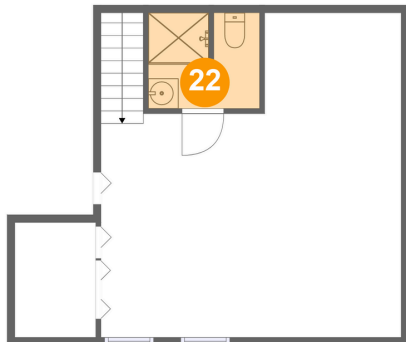

22 Floor 2 - Bath

Dimensions: 7'4" x 6'4"
Area: 45 sq. ft
Counted as Living Area: Yes

Heated: Yes
Finished: Yes
Enclosed: Yes
Contiguous: Yes
Permitted: Yes
Wet Space: Yes
Addition: No
Conversion: No