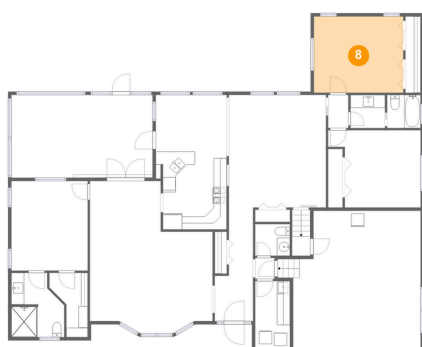

8 Floor 1 - Bedroom

Dimensions: 13'10" x 11'9"
Area: 162 sq. ft
Counted as Living Area: Yes

Heated: Yes
Finished: Yes
Enclosed: Yes
Contiguous: Yes
Permitted: Yes
Wet Space: No
Addition: No
Conversion: No