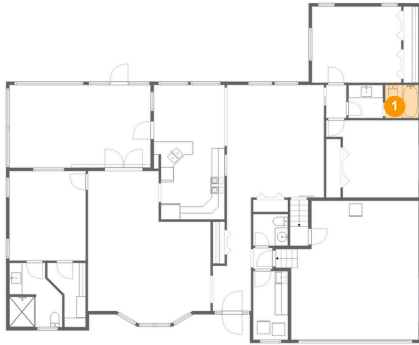

3204 Lakeview Drive, Delray Beach, Palm Beach County, Florida, United States, 33445

Room Dimensions

Floor 2

Total sqft: 517

Living area: 287

#	Room name	Dimensions	Area (sqft)	Counted as Living Area
20	W.i.c.	5'4" x 6'7"	41 sq. ft	No
21	Bedroom	19'10" x 21'5"	211 sq. ft	No
22	Bath	7'4" x 6'4"	45 sq. ft	Yes

3204 Lakeview Drive, Delray Beach, Palm Beach County, Florida, United States, 33445

1 Floor 1 - Bath

Dimensions: 5'2" x 5'1"
Area: 26 sq. ft
Counted as Living Area:
Yes

Heated: Yes
Finished: Yes
Enclosed: Yes
Contiguous:
Yes
Permitted: Yes
Wet Space: Yes
Addition: No
Conversion: No