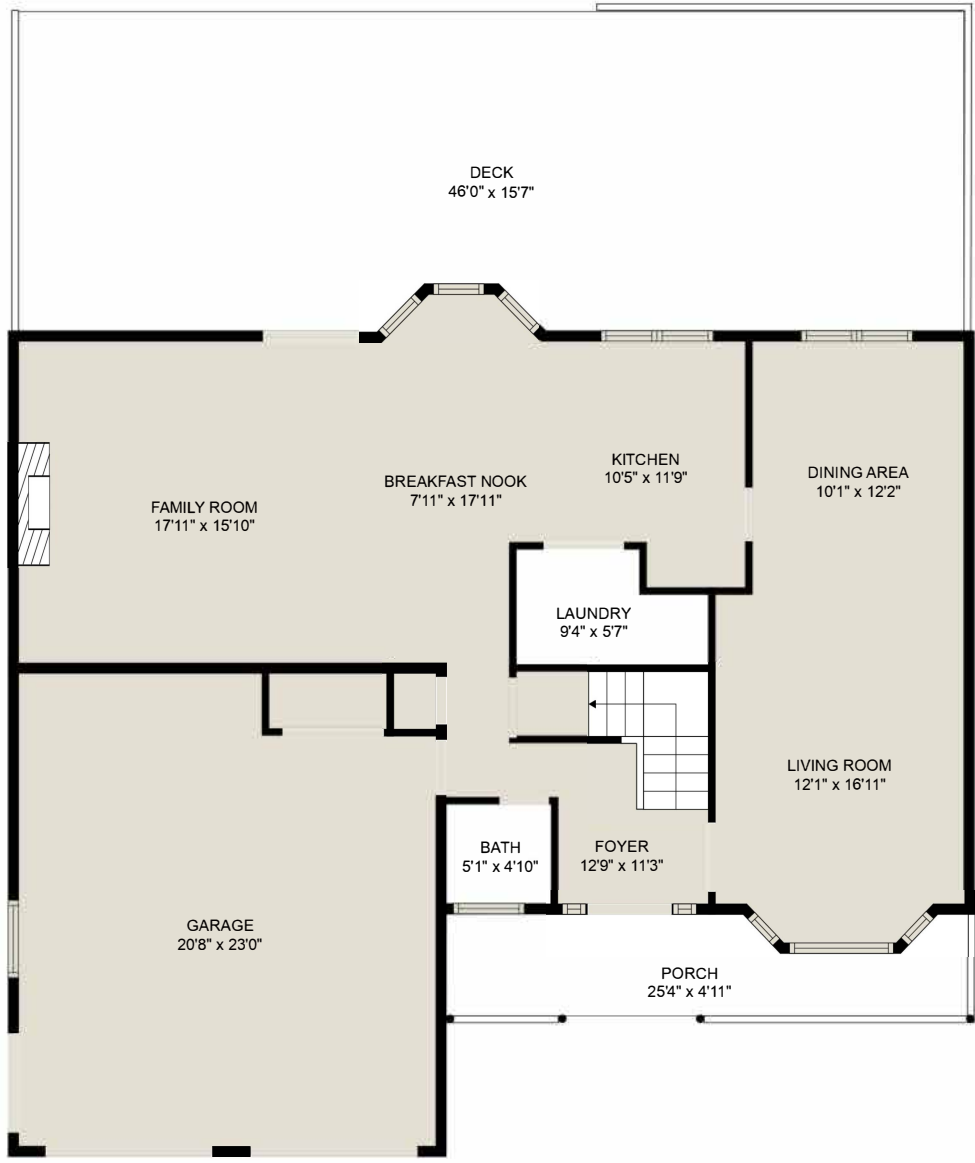

Main Floor

Above Main

CENTURY 21

Estimated areas:
 Main Floor: 1103 sq. ft
 Above Main: 1035 sq. ft
Total: 2138 sq. ft

Sizes and dimensions are approximate. Actual may vary. E&O insured.

CENTURY 21

Estimated areas:
Main Floor: 1103 sq. ft
Above Main: 1035 sq. ft
Total: 2138 sq. ft

Sizes and dimensions are approximate. Actual may vary. E&O Insured.

CENTURY 21

Estimated areas:
Main Floor: 1103 sq. ft
Above Main: 1035 sq. ft
Total: 2138 sq. ft

Sizes and dimensions are approximate. Actual may vary. E&O Insured.