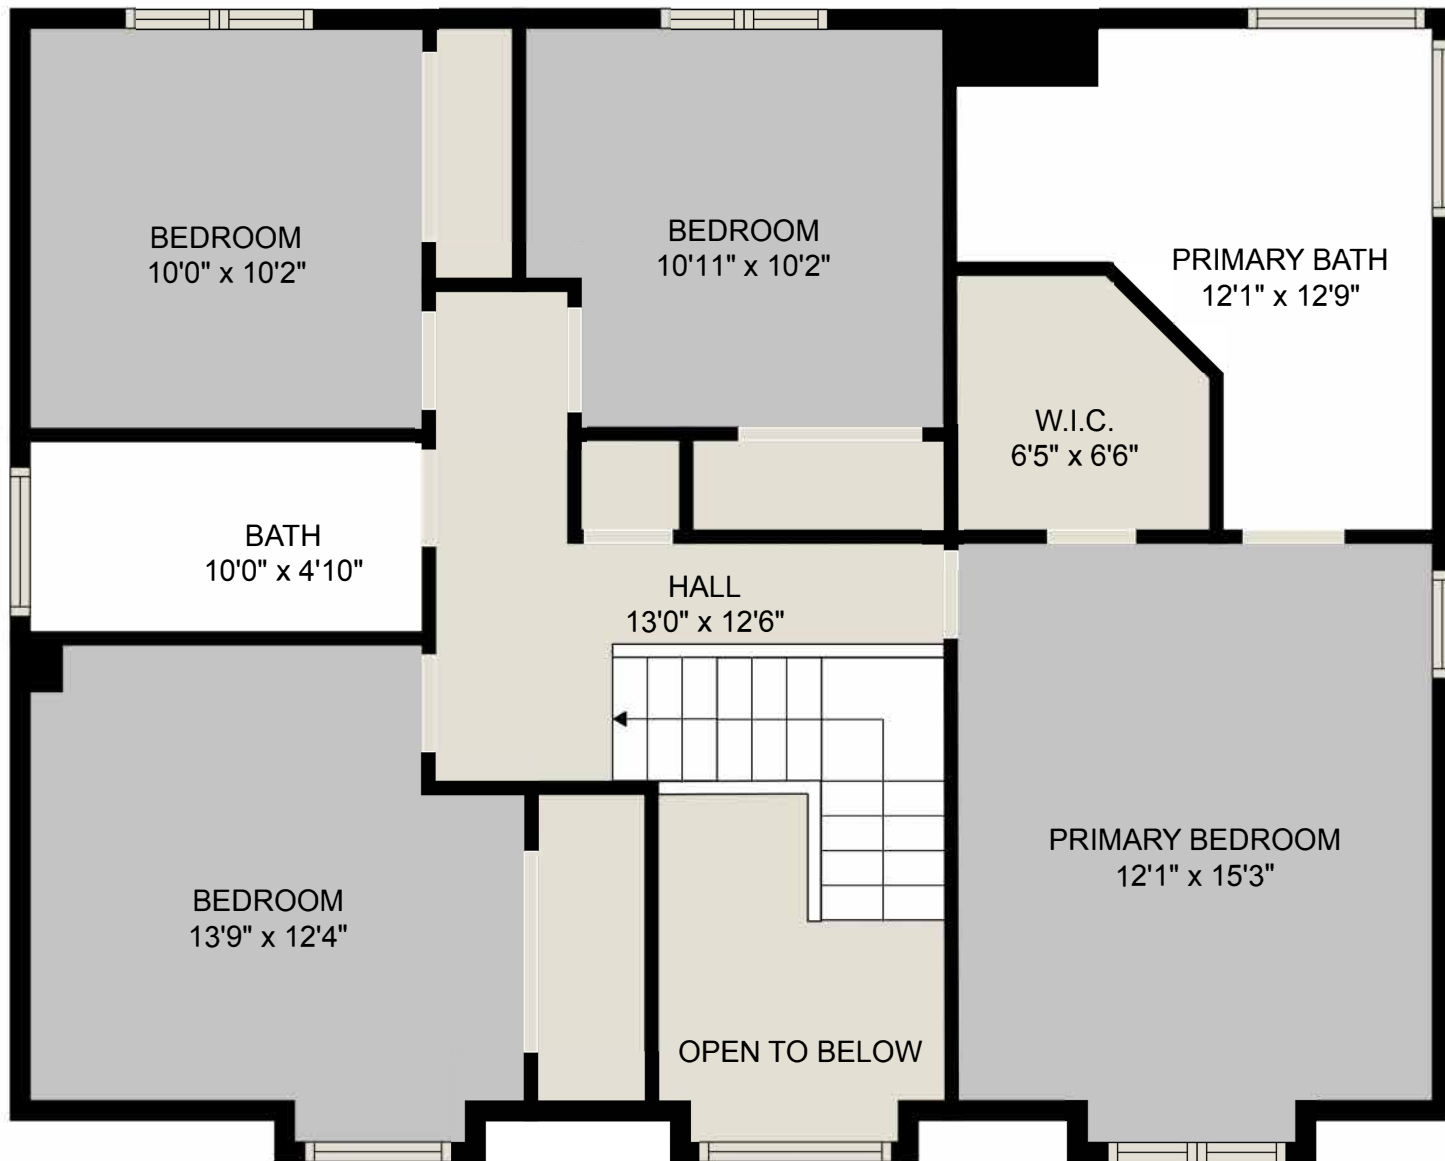

Main Floor

Above Main

CENTURY 21

Estimated areas:
 Main Floor: 1103 sq. ft
 Above Main: 1035 sq. ft
Total: 2138 sq. ft

Sizes and dimensions are approximate. Actual may vary. E&O insured.

CENTURY 21

Estimated areas:
Main Floor: 1103 sq. ft
Above Main: 1035 sq. ft
Total: 2138 sq. ft

Sizes and dimensions are approximate. Actual may vary. E&O Insured.

CENTURY 21

Estimated areas:
Main Floor: 1103 sq. ft
Above Main: 1035 sq. ft
Total: 2138 sq. ft

Sizes and dimensions are approximate. Actual may vary. E&O Insured.