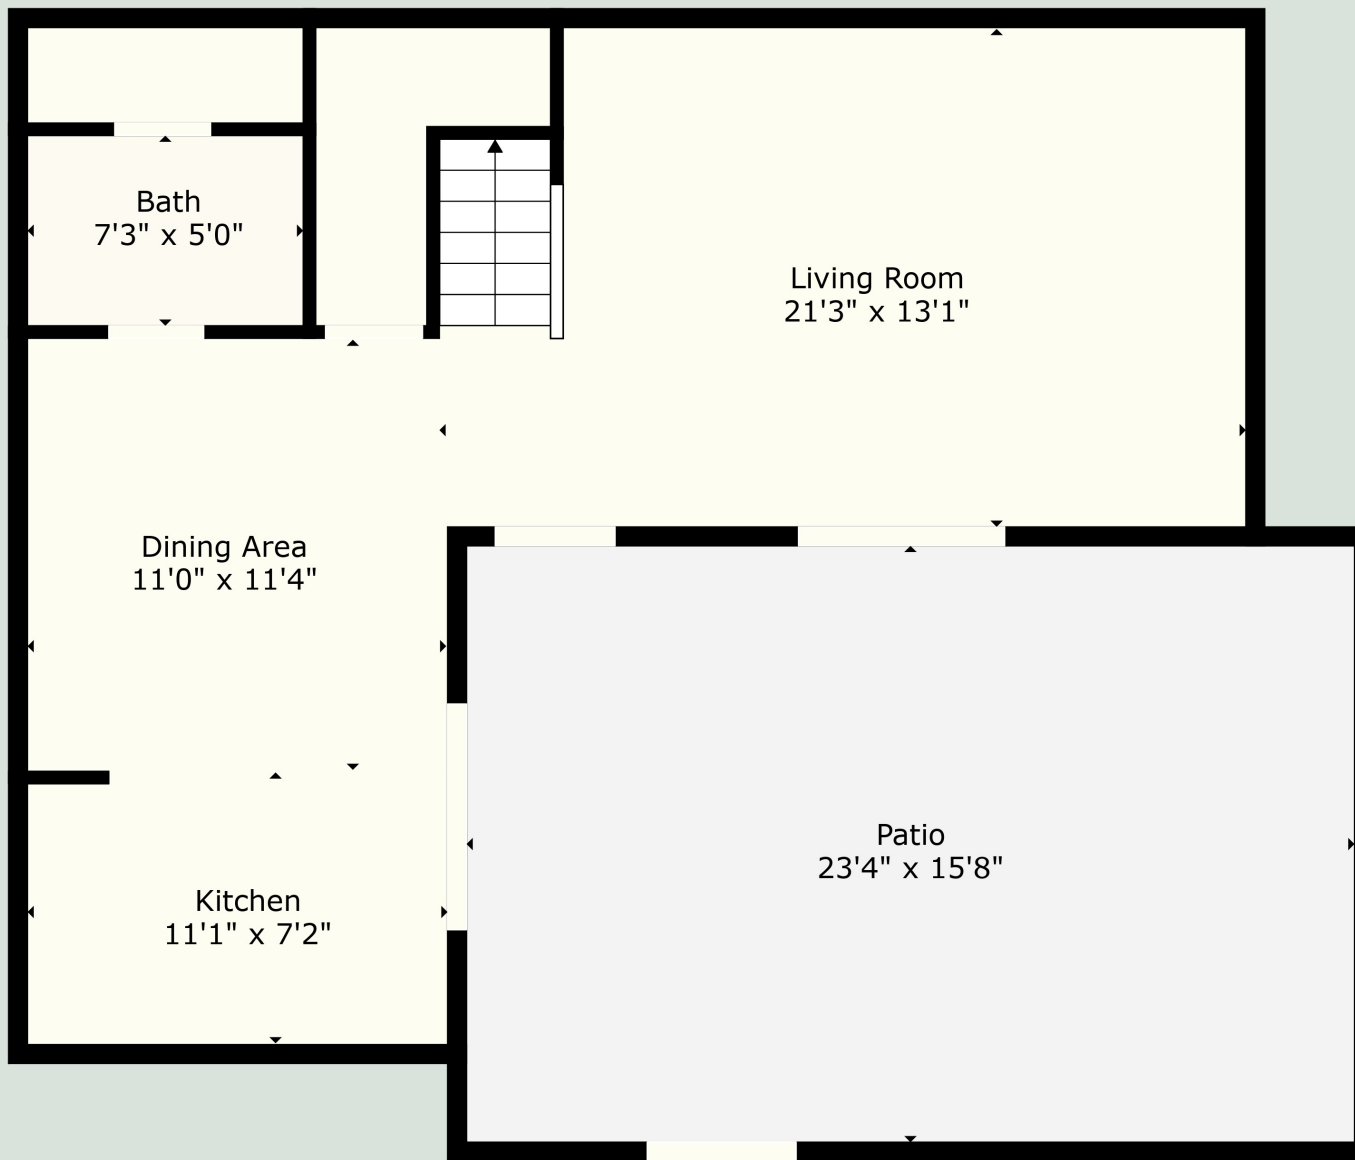

Floor 1

Floor 2

TOTAL: 1144 sq. ft
 Below Ground: 572 sq. ft, FLOOR 2: 572 sq. ft
 EXCLUDED AREAS: PATIO: 367 sq. ft

Measurements Are Calculated By Cubicasa Technology. Deemed Highly Reliable But Not Guaranteed.

TOTAL: 1144 sq. ft

Below Ground: 572 sq. ft, FLOOR 2: 572 sq. ft

EXCLUDED AREAS: PATIO: 367 sq. ft

Measurements Are Calculated By Cubicasa Technology. Deemed Highly Reliable But Not Guaranteed.

TOTAL: 1144 sq. ft

Below Ground: 572 sq. ft, FLOOR 2: 572 sq. ft

EXCLUDED AREAS: PATIO: 367 sq. ft

Measurements Are Calculated By Cubicasa Technology. Deemed Highly Reliable But Not Guaranteed.