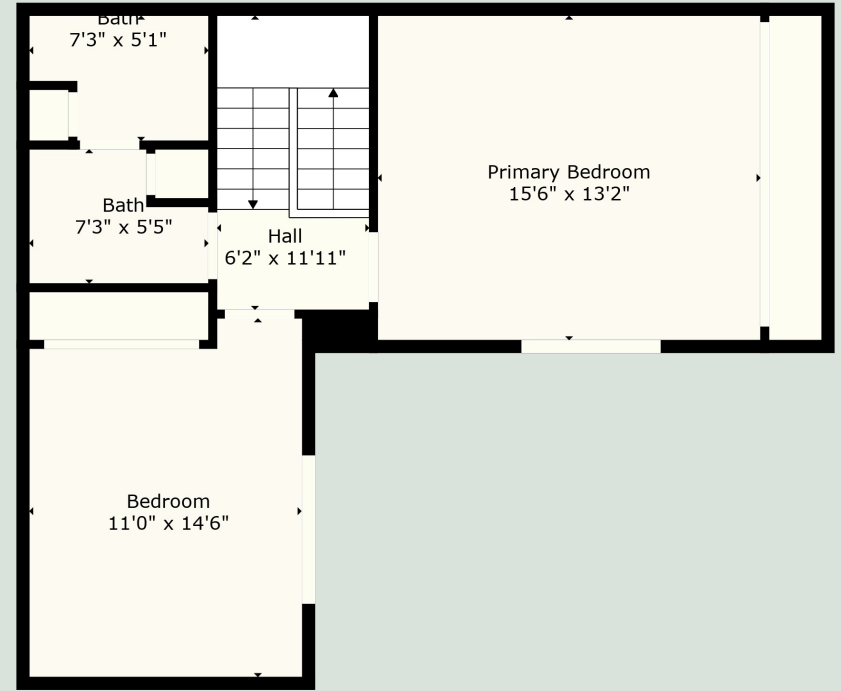

Floor 1

Floor 2

TOTAL: 1144 sq. ft
 Below Ground: 572 sq. ft, FLOOR 2: 572 sq. ft
 EXCLUDED AREAS: PATIO: 367 sq. ft

Measurements Are Calculated By Cubicasa Technology. Deemed Highly Reliable But Not Guaranteed.

TOTAL: 1144 sq. ft

Below Ground: 572 sq. ft, FLOOR 2: 572 sq. ft

EXCLUDED AREAS: PATIO: 367 sq. ft

Measurements Are Calculated By Cubicasa Technology. Deemed Highly Reliable But Not Guaranteed.

TOTAL: 1144 sq. ft

Below Ground: 572 sq. ft, FLOOR 2: 572 sq. ft

EXCLUDED AREAS: PATIO: 367 sq. ft

Measurements Are Calculated By Cubicasa Technology. Deemed Highly Reliable But Not Guaranteed.