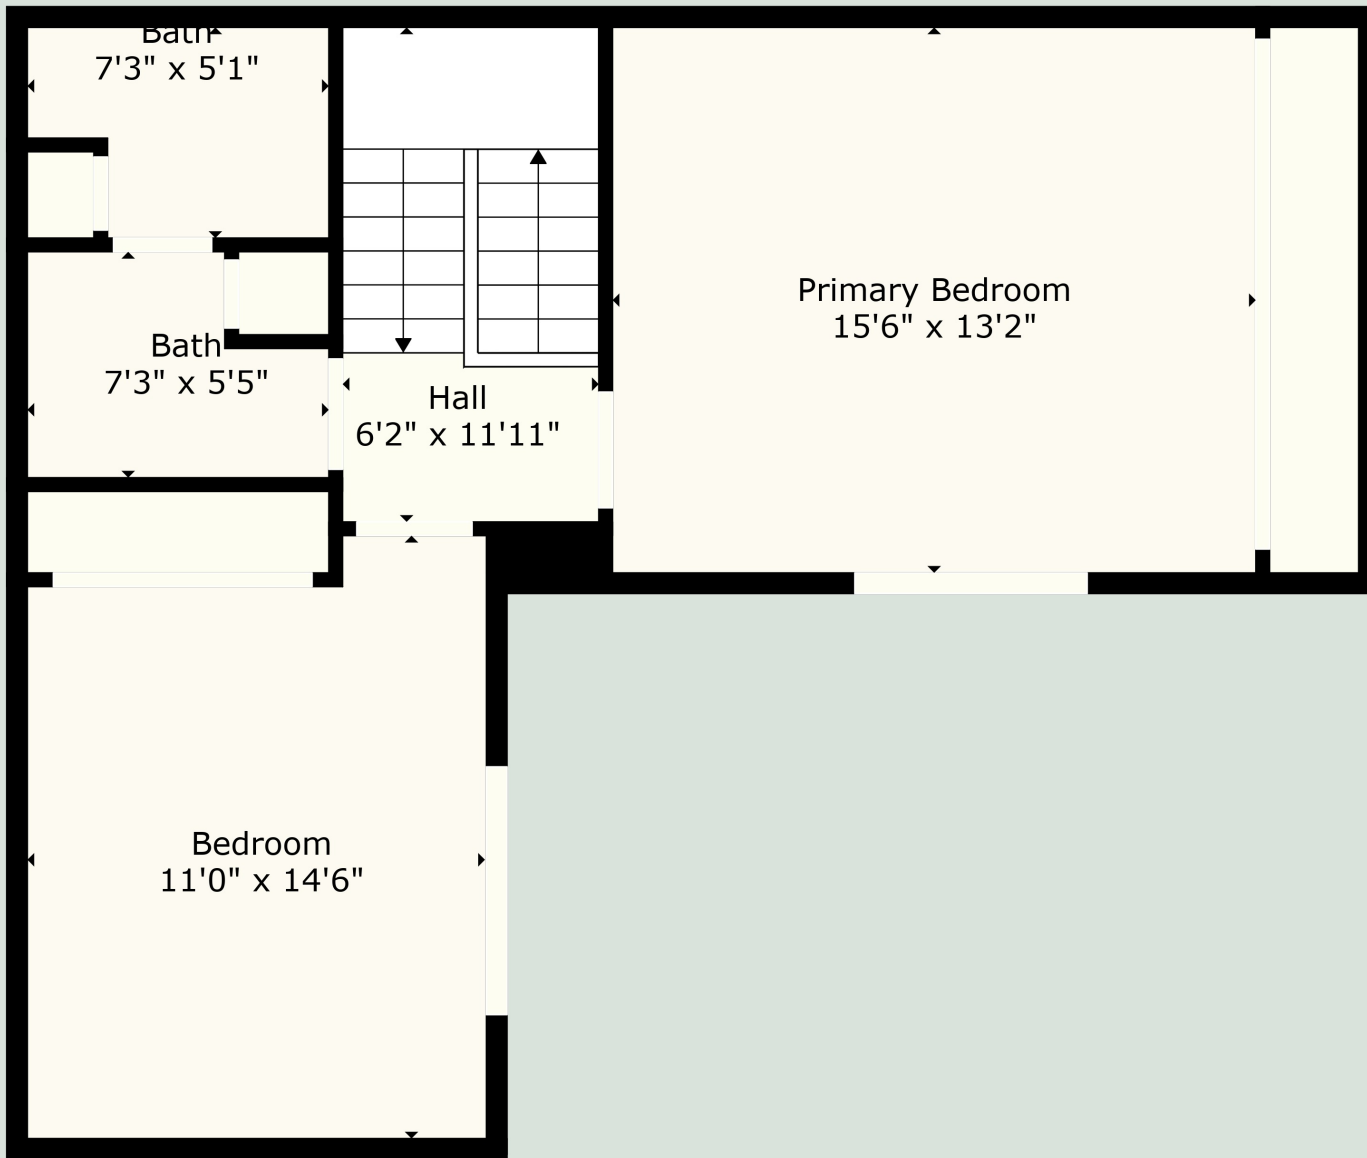

Floor 1

Floor 2

TOTAL: 1144 sq. ft
 Below Ground: 572 sq. ft, FLOOR 2: 572 sq. ft
 EXCLUDED AREAS: PATIO: 367 sq. ft

Measurements Are Calculated By Cubicasa Technology. Deemed Highly Reliable But Not Guaranteed.

TOTAL: 1144 sq. ft

Below Ground: 572 sq. ft, FLOOR 2: 572 sq. ft

EXCLUDED AREAS: PATIO: 367 sq. ft

Measurements Are Calculated By Cubicasa Technology. Deemed Highly Reliable But Not Guaranteed.

TOTAL: 1144 sq. ft

Below Ground: 572 sq. ft, FLOOR 2: 572 sq. ft

EXCLUDED AREAS: PATIO: 367 sq. ft

Measurements Are Calculated By Cubicasa Technology. Deemed Highly Reliable But Not Guaranteed.