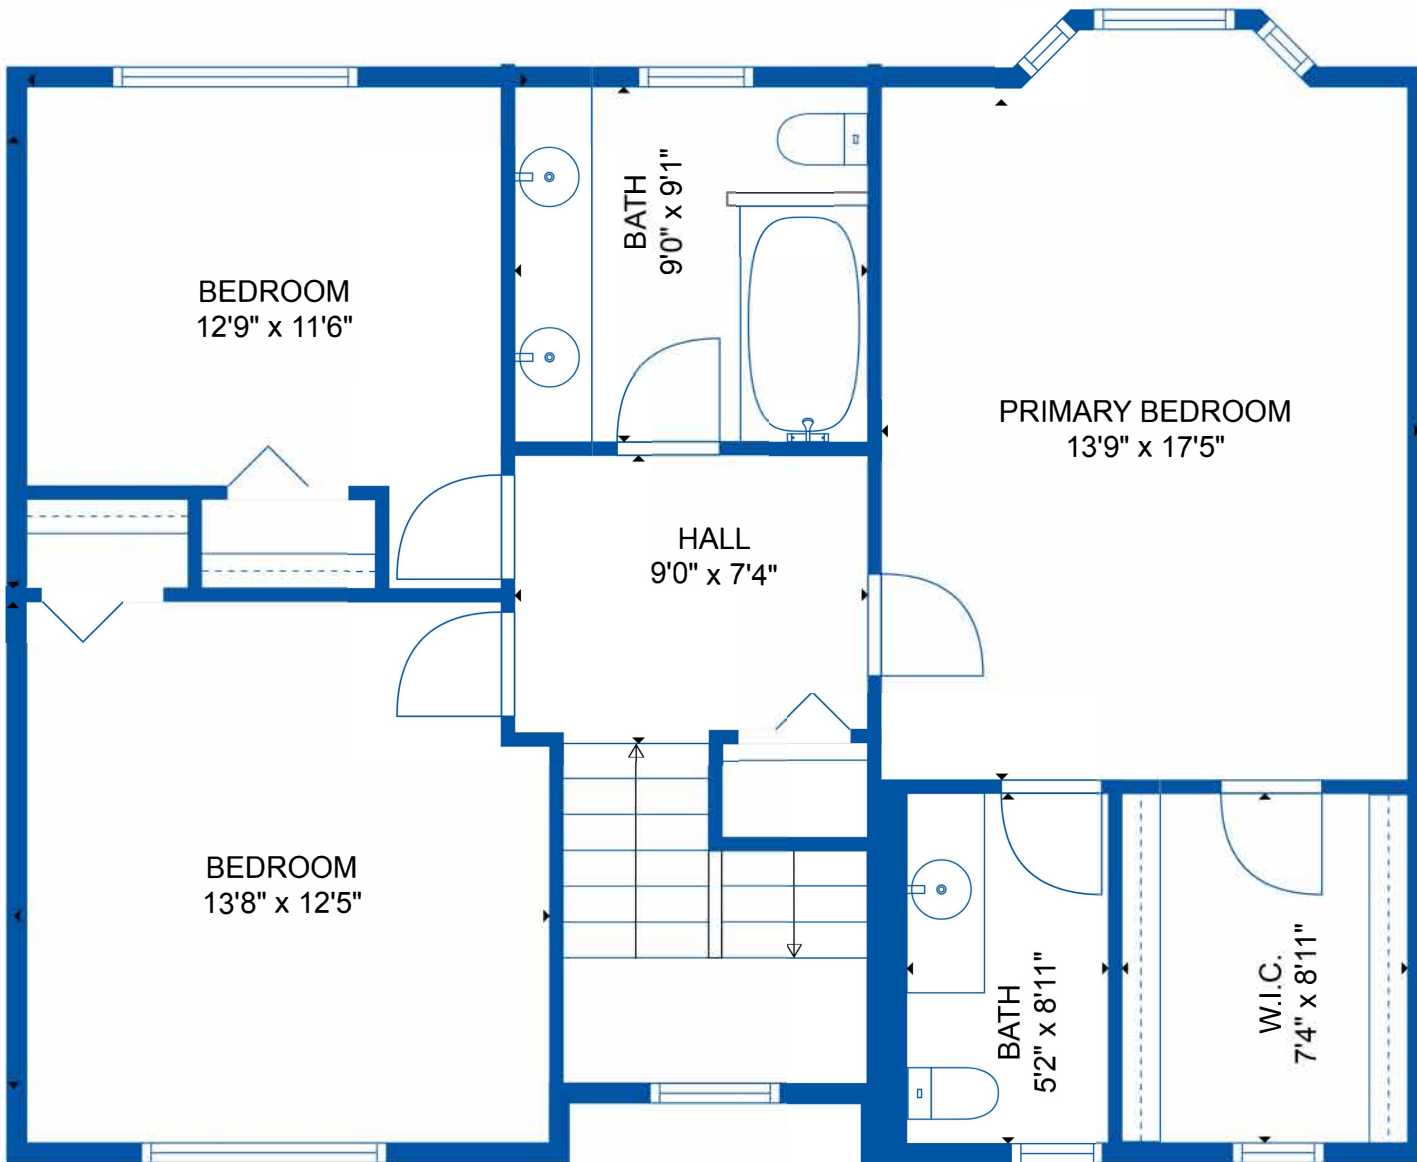

Estimated areas

FLOOR 1: 1436 sq. ft  
 FLOOR 2: 1012 sq. ft  
 Total: 2448 sq. ft

Sizes and Dimensions are Approximate. Actual may vary. E&O Insured.

Estimated areas

FLOOR 1: 1436 sq. ft  
 FLOOR 2: 1012 sq. ft  
 Total: 2448 sq. ft

Sizes and Dimensions are Approximate. Actual may vary. E&O Insured.

Estimated areas

FLOOR 1: 1436 sq. ft  
 FLOOR 2: 1012 sq. ft  
 Total: 2448 sq. ft

Sizes and Dimensions are Approximate. Actual may vary. E&O Insured.