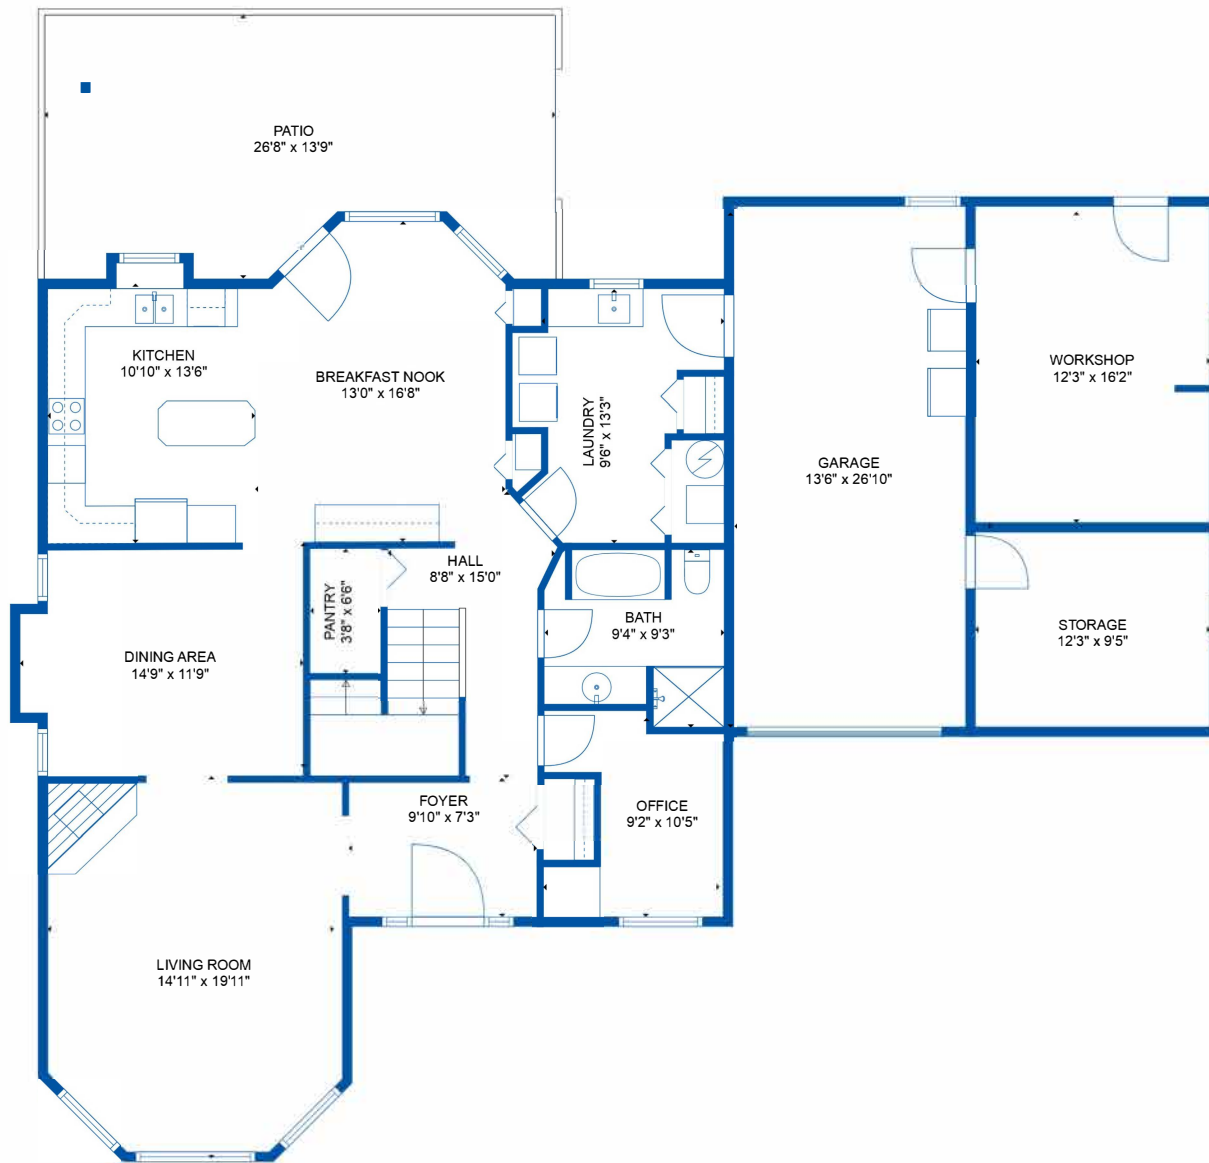

Estimated areas

FLOOR 1: 1436 sq. ft  
 FLOOR 2: 1012 sq. ft  
 Total: 2448 sq. ft

Sizes and Dimensions are Approximate. Actual may vary. E&O Insured.

Estimated areas

FLOOR 1: 1436 sq. ft  
 FLOOR 2: 1012 sq. ft  
 Total: 2448 sq. ft

Sizes and Dimensions are Approximate. Actual may vary. E&O Insured.

Estimated areas

FLOOR 1: 1436 sq. ft  
 FLOOR 2: 1012 sq. ft  
 Total: 2448 sq. ft

Sizes and Dimensions are Approximate. Actual may vary. E&O Insured.