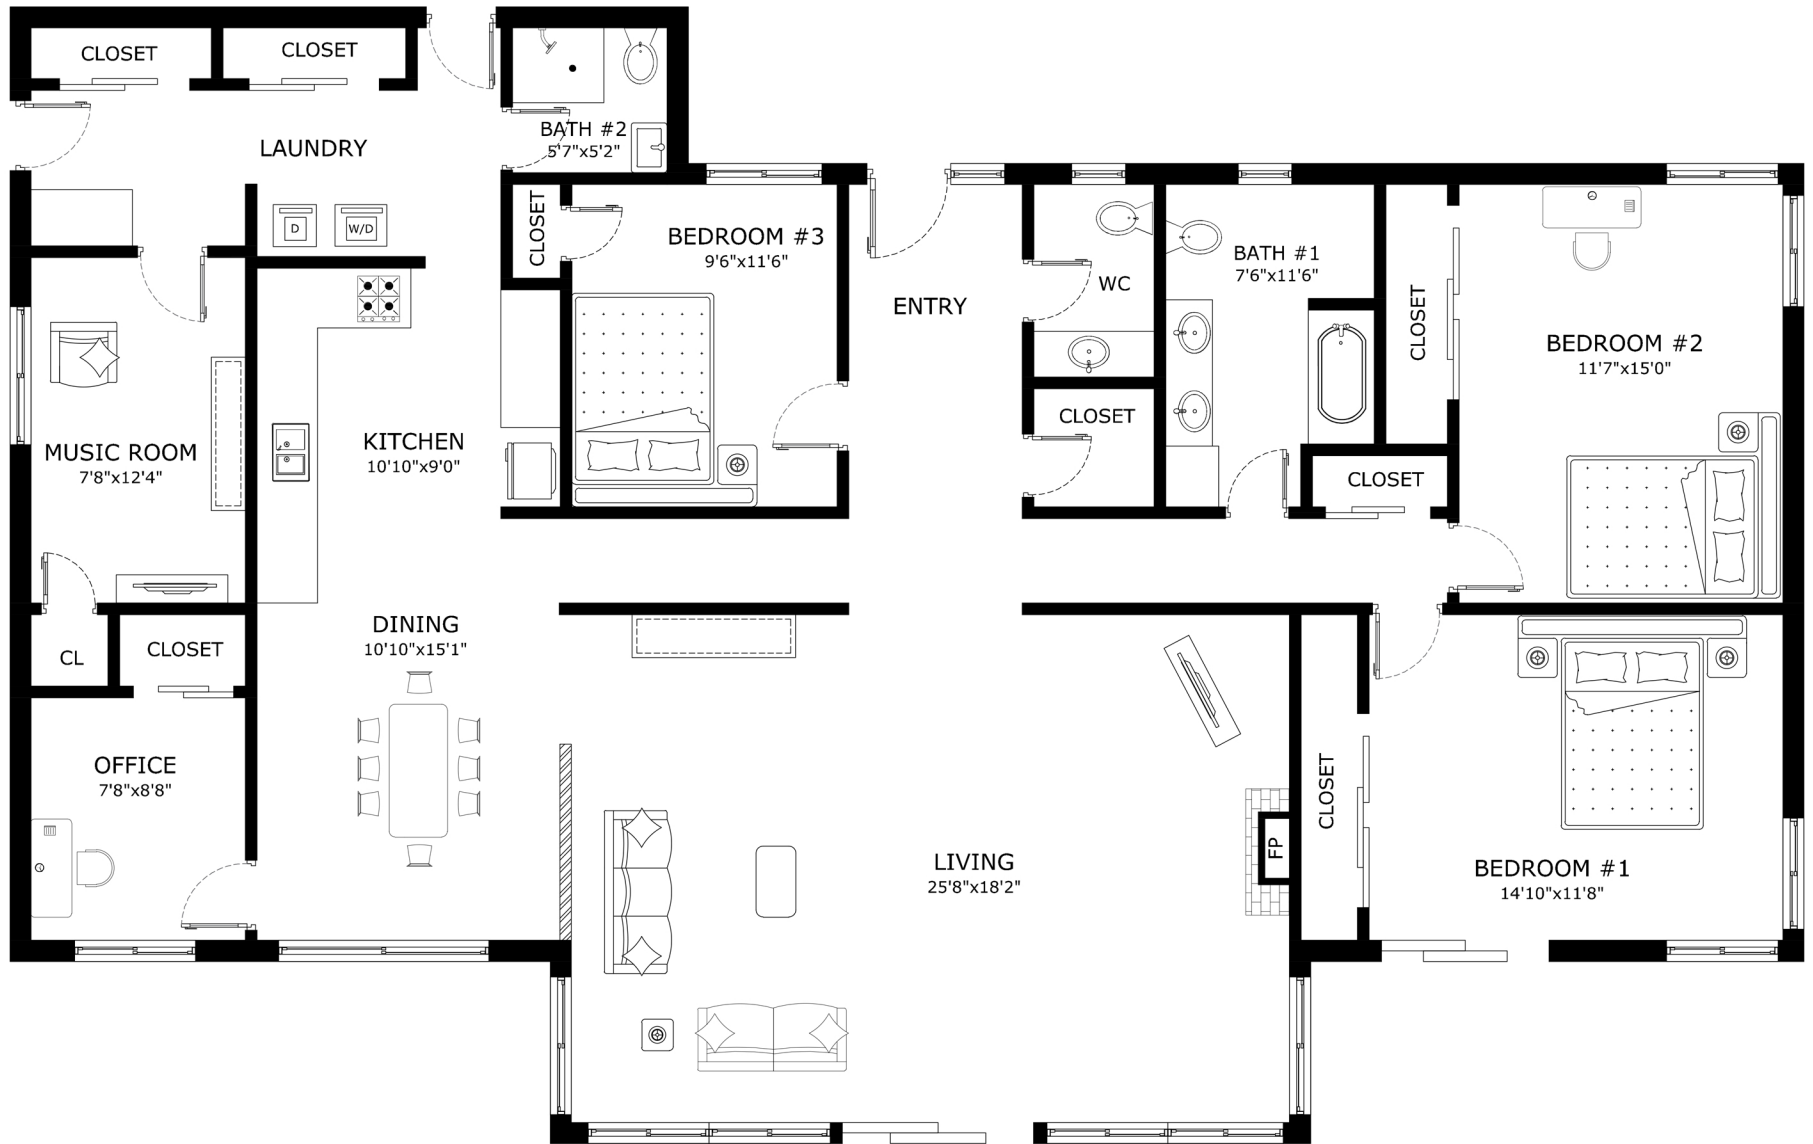

ADDRESS: 15043 443rd Ave SE.

MAIN LEVEL

'This floor plan is for illustration purposes only and is not intended to provide precise layout or measurements of the home. Potential buyers should investigate these issues to their own satisfaction.'